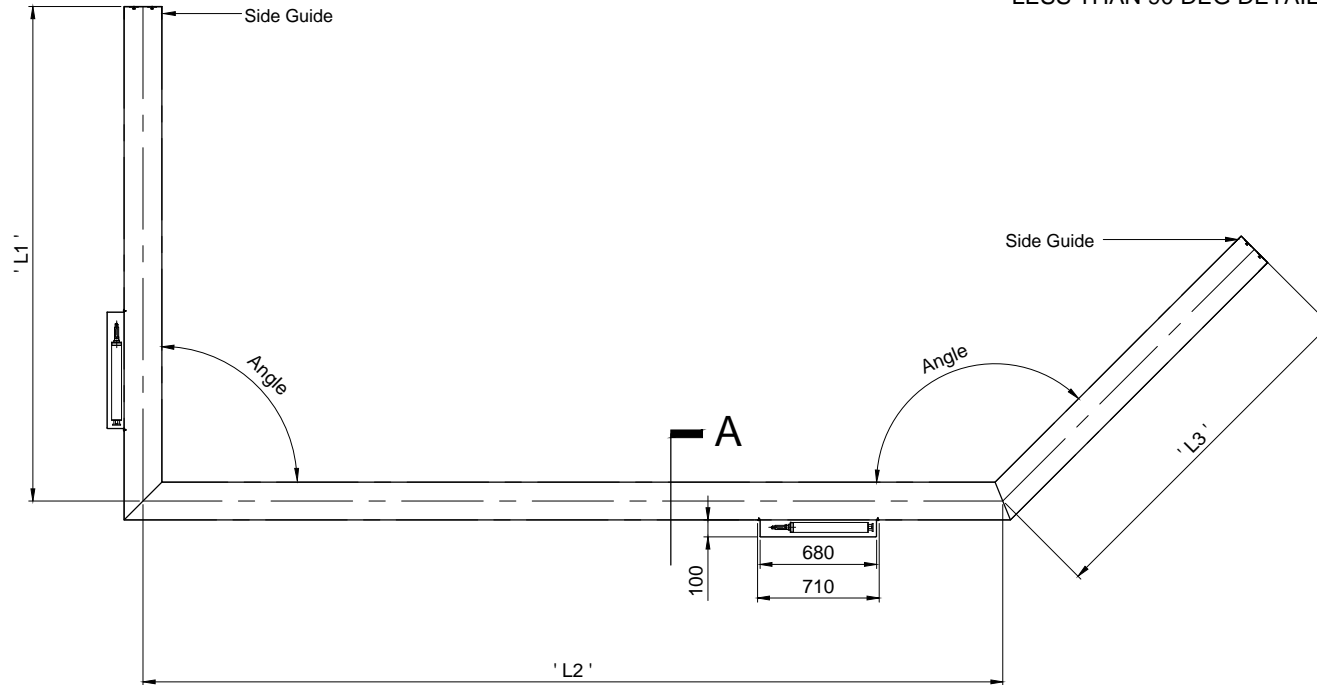

HEADBOX DETAIL

BOTTOM TRAY DETAIL SECTION A

SIDE GUIDE DETAIL

- NOTE: -
1. Number of motor(s) and location depends on curtain overall dimension
 2. Number of sides depends on radius and ceiling slot width
 3. Headbox size should allow additional 15mm for fixings bolt head

HEADBOX SIZE		Z (mm)	CURTAIN DIMENSION		
X (mm)	Y (mm)		RADIUS	DROP	ANGLE
220	275	115	Unlimited	< 3m	45° - 180°
220	340	180	Unlimited	< 5m	45° - 180°

LESS THAN 90 DEG DETAIL

HEADBOX DETAIL

BOTTOM TRAY DETAIL SECTION A

HEADBOX SIZE		Z (mm)	CURTAIN DIMENSION		
X (mm)	Y (mm)		L - WIDTH	DROP	ANGLE
220	275	115	Unlimited	< 3m	45° - 180°
220	340	180	Unlimited	< 5m	45° - 180°

HEADBOX DETAIL

DOOR CLOSED

* DOOR MAX. HEIGHT = 3M

DOOR OPENED

BOTTOM TRAY DETAIL SECTION A

NOTE: - Number of motor(s) and location depends on curtain overall dimension
 - Headbox size should allow additional 15mm for fixings bolt head

HEADBOX SIZE		Z (mm)	CURTAIN DIMENSION		
X (mm)	Y (mm)		L - WIDTH	DROPP	ANGLE
220	275	115	Unlimited	< 3m	45° - 180°
220	340	180	Unlimited	< 5m	45° - 180°