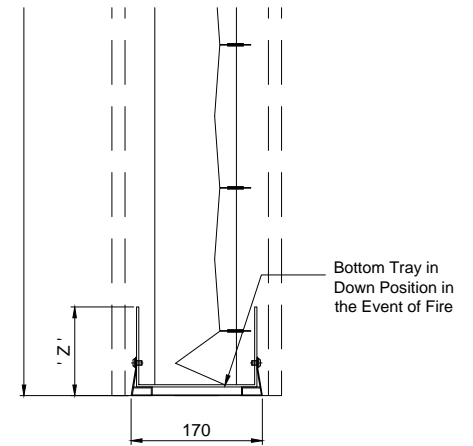

HEADBOX DETAIL

BOTTOM TRAY DETAIL SECTION A

SIDE GUIDE DETAIL

- NOTE: -
1. Number of motor(s) and location depends on curtain overall dimension
 2. Number of sides depends on radius and ceiling slot width
 3. Headbox size should allow additional 15mm for fixings bolt head

HEADBOX SIZE		Z (mm)	CURTAIN DIMENSION		
X (mm)	Y (mm)		L - WIDTH	DROP	ANGLE
220	275	115	Unlimited	< 3m	45° - 180°
220	340	180	Unlimited	< 5m	45° - 180°

HEADBOX DETAIL

DOOR CLOSED

* DOOR MAX. HEIGHT = 3M

DOOR OPENED

BOTTOM TRAY DETAIL SECTION A

NOTE: - Number of motor(s) and location depends on curtain overall dimension
 - Headbox size should allow additional 15mm for fixings bolt head

HEADBOX SIZE		Z (mm)	CURTAIN DIMENSION		
X (mm)	Y (mm)		L - WIDTH	DROPP	ANGLE
220	275	115	Unlimited	< 3m	45° - 180°
220	340	180	Unlimited	< 5m	45° - 180°