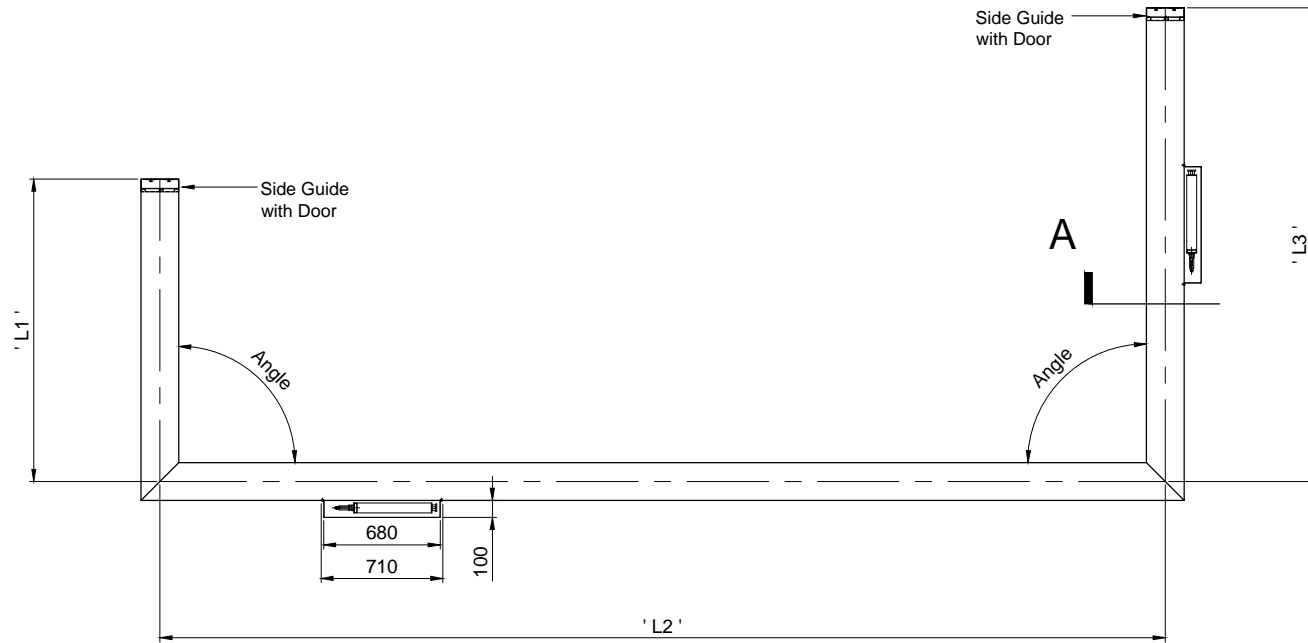

HEADBOX DETAIL

BOTTOM TRAY DETAIL SECTION A

SIDE GUIDE DETAIL

- NOTE: -
1. Number of motor(s) and location depends on curtain overall dimension
 2. Number of sides depends on radius and ceiling slot width
 3. Headbox size should allow additional 15mm for fixings bolt head

HEADBOX SIZE		Z (mm)	CURTAIN DIMENSION		
X (mm)	Y (mm)		RADIUS	DROP	ANGLE
220	275	115	Unlimited	< 3m	45° - 180°
220	340	180	Unlimited	< 5m	45° - 180°

LESS THAN 90 DEG DETAIL

HEADBOX DETAIL

BOTTOM TRAY DETAIL SECTION A

HEADBOX SIZE		Z (mm)	CURTAIN DIMENSION		
X (mm)	Y (mm)		L - WIDTH	DROP	ANGLE
220	275	115	Unlimited	< 3m	45° - 180°
220	340	180	Unlimited	< 5m	45° - 180°

HEADBOX DETAIL

DOOR CLOSED

* DOOR MAX. HEIGHT = 3M

DOOR OPENED

BOTTOM TRAY DETAIL SECTION A

NOTE: - Number of motor(s) and location depends on curtain overall dimension
 - Headbox size should allow additional 15mm for fixings bolt head

HEADBOX SIZE		Z (mm)	CURTAIN DIMENSION		
X (mm)	Y (mm)		L - WIDTH	DROPP	ANGLE
220	275	115	Unlimited	< 3m	45° - 180°
220	340	180	Unlimited	< 5m	45° - 180°