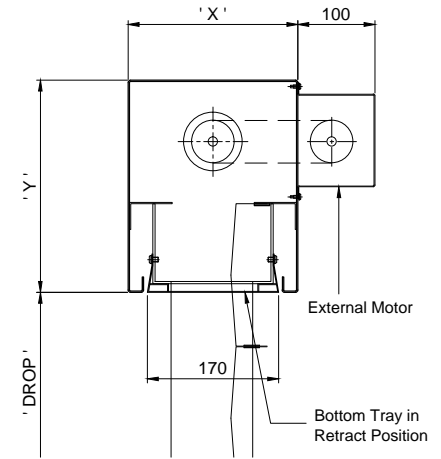

HEADBOX DETAIL

BOTTOM TRAY DETAIL SECTION A

SIDE GUIDE DETAIL

- NOTE: -
1. Number of motor(s) and location depends on curtain overall dimension
 2. Number of sides depends on radius and ceiling slot width
 3. Headbox size should allow additional 15mm for fixings bolt head

HEADBOX SIZE		Z (mm)	CURTAIN DIMENSION		
X (mm)	Y (mm)		RADIUS	DROP	ANGLE
220	275	115	Unlimited	< 3m	45° - 180°
220	340	180	Unlimited	< 5m	45° - 180°

LESS THAN 90 DEG DETAIL

HEADBOX DETAIL

BOTTOM TRAY DETAIL SECTION A

HEADBOX SIZE		Z (mm)	CURTAIN DIMENSION		
X (mm)	Y (mm)		L - WIDTH	DROP	ANGLE
220	275	115	Unlimited	< 3m	45° - 180°
220	340	180	Unlimited	< 5m	45° - 180°

HEADBOX DETAIL

DOOR CLOSED

* DOOR MAX. HEIGHT = 3M

DOOR OPENED

BOTTOM TRAY DETAIL SECTION A

NOTE: - Number of motor(s) and location depends on curtain overall dimension
 - Headbox size should allow additional 15mm for fixings bolt head

HEADBOX SIZE		Z (mm)	CURTAIN DIMENSION		
X (mm)	Y (mm)		L - WIDTH	DROPP	ANGLE
220	275	115	Unlimited	< 3m	45° - 180°
220	340	180	Unlimited	< 5m	45° - 180°