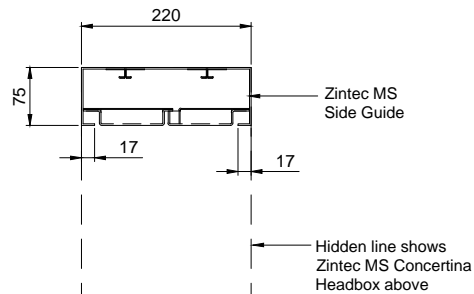

HEADBOX SIZE		Z (mm)	CURTAIN DIMENSION		
X (mm)	Y (mm)		RADIUS	DROP	ANGLE
220	275	115	Unlimited	< 3m	45° - 180°
220	340	180	Unlimited	< 5m	45° - 180°

LESS THAN 90 DEG DETAIL

HEADBOX DETAIL

BOTTOM TRAY DETAIL SECTION A

SIDE GUIDE DETAIL

NOTE: - Number of motor(s) and location depends on curtain overall dimension
 - Headbox size should allow additional 15mm for fixings bolt head

Edward House, Penner Road,
 Havant, Hampshire, PO9 1QZ, UK
 Tel: +44 (0)2392 454 405
 Email: info@coopersfire.com
 Web: www.coopersfire.com

HEADBOX SIZE		Z (mm)	CURTAIN DIMENSION		
X (mm)	Y (mm)		L - WIDTH	DROP	ANGLE
220	275	115	Unlimited	< 3m	45° - 180°
220	340	180	Unlimited	< 5m	45° - 180°

HEADBOX DETAIL

DOOR CLOSED

* DOOR MAX. HEIGHT = 3M

DOOR OPENED

BOTTOM TRAY DETAIL SECTION A

NOTE: - Number of motor(s) and location depends on curtain overall dimension
 - Headbox size should allow additional 15mm for fixings bolt head

HEADBOX SIZE		Z (mm)	CURTAIN DIMENSION		
X (mm)	Y (mm)		L - WIDTH	DROPP	ANGLE
220	275	115	Unlimited	< 3m	45° - 180°
220	340	180	Unlimited	< 5m	45° - 180°