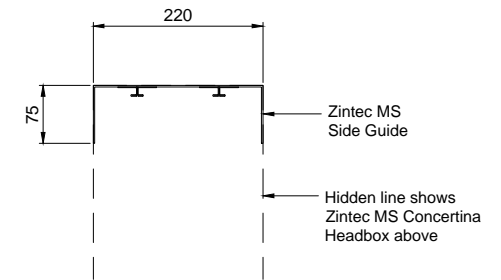

HEADBOX DETAIL

BOTTOM TRAY DETAIL SECTION A

SIDE GUIDE DETAIL

- NOTE: -
1. Number of motor(s) and location depends on curtain overall dimension
 2. Number of sides depends on radius and ceiling slot width
 3. Headbox size should allow additional 15mm for fixings bolt head

HEADBOX SIZE		Z (mm)	CURTAIN DIMENSION		
X (mm)	Y (mm)		RADIUS	DROP	ANGLE
220	275	115	Unlimited	< 3m	45° - 180°
220	340	180	Unlimited	< 5m	45° - 180°

LESS THAN 90 DEG DETAIL

HEADBOX DETAIL

BOTTOM TRAY DETAIL SECTION A

HEADBOX SIZE		Z (mm)	CURTAIN DIMENSION		
X (mm)	Y (mm)		L - WIDTH	DROP	ANGLE
220	275	115	Unlimited	< 3m	45° - 180°
220	340	180	Unlimited	< 5m	45° - 180°

HEADBOX DETAIL

DOOR CLOSED

* DOOR MAX. HEIGHT = 3M