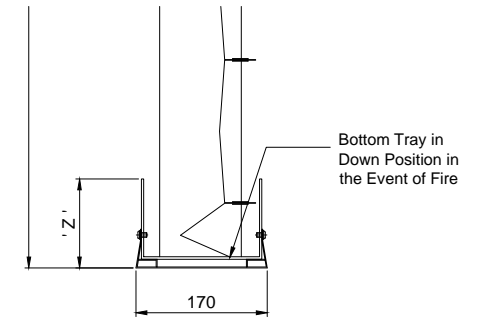

HEADBOX DETAIL

BOTTOM TRAY DETAIL SECTION A

SIDE GUIDE DETAIL

- NOTE: -
1. Number of motor(s) and location depends on curtain overall dimension
 2. Number of sides depends on radius and ceiling slot width
 3. Headbox size should allow additional 15mm for fixings bolt head

HEADBOX SIZE		Z (mm)	CURTAIN DIMENSION		
X (mm)	Y (mm)		RADIUS	DROP	ANGLE
220	275	115	Unlimited	< 3m	45° - 180°
220	340	180	Unlimited	< 5m	45° - 180°

LESS THAN 90 DEG DETAIL

HEADBOX DETAIL

BOTTOM TRAY DETAIL SECTION A

HEADBOX SIZE		Z (mm)	CURTAIN DIMENSION		
X (mm)	Y (mm)		L - WIDTH	DROP	ANGLE
220	275	115	Unlimited	< 3m	45° - 180°
220	340	180	Unlimited	< 5m	45° - 180°

HEADBOX DETAIL

DOOR CLOSED

* DOOR MAX. HEIGHT = 3M