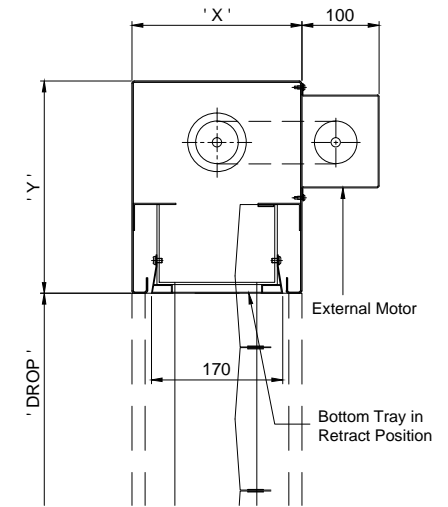

HEADBOX DETAIL

BOTTOM TRAY DETAIL SECTION A

SIDE GUIDE DETAIL

- NOTE: -
1. Number of motor(s) and location depends on curtain overall dimension
 2. Number of sides depends on radius and ceiling slot width
 3. Headbox size should allow additional 15mm for fixings bolt head

HEADBOX SIZE		Z (mm)	CURTAIN DIMENSION		
X (mm)	Y (mm)		RADIUS	DROP	ANGLE
220	275	115	Unlimited	< 3m	45° - 180°
220	340	180	Unlimited	< 5m	45° - 180°

LESS THAN 90 DEG DETAIL

HEADBOX DETAIL

BOTTOM TRAY DETAIL SECTION A

SIDE GUIDE DETAIL

NOTE: - Number of motor(s) and location depends on curtain overall dimension
 - Headbox size should allow additional 15mm for fixings bolt head

Edward House, Penner Road,
 Havant, Hampshire, PO9 1QZ, UK
 Tel: +44 (0)2392 454 405
 Email: info@coopersfire.com
 Web: www.coopersfire.com

HEADBOX SIZE		Z (mm)	CURTAIN DIMENSION		
X (mm)	Y (mm)		L - WIDTH	DROP	ANGLE
220	275	115	Unlimited	< 3m	45° - 180°
220	340	180	Unlimited	< 5m	45° - 180°

HEADBOX DETAIL

DOOR CLOSED

* DOOR MAX. HEIGHT = 3M