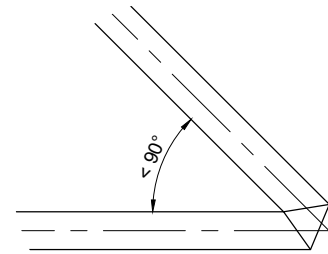

HEADBOX DETAIL

BOTTOM TRAY DETAIL SECTION A

SIDE GUIDE DETAIL

- NOTE: -
1. Number of motor(s) and location depends on curtain overall dimension
 2. Number of sides depends on radius and ceiling slot width
 3. Headbox size should allow additional 15mm for fixings bolt head

HEADBOX SIZE		Z (mm)	CURTAIN DIMENSION		
X (mm)	Y (mm)		RADIUS	DROP	ANGLE
220	275	115	Unlimited	< 3m	45° - 180°
220	340	180	Unlimited	< 5m	45° - 180°

LESS THAN 90 DEG DETAIL

HEADBOX DETAIL

BOTTOM TRAY DETAIL SECTION A

HEADBOX SIZE		Z (mm)	CURTAIN DIMENSION		
X (mm)	Y (mm)		L - WIDTH	DROP	ANGLE
220	275	115	Unlimited	< 3m	45° - 180°
220	340	180	Unlimited	< 5m	45° - 180°

HEADBOX DETAIL

DOOR CLOSED

* DOOR MAX. HEIGHT = 3M