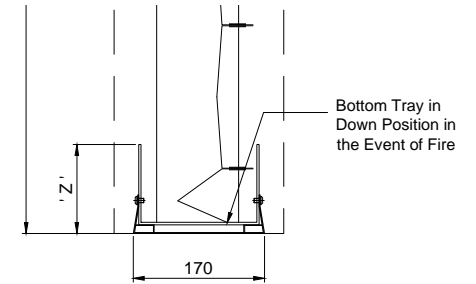

HEADBOX DETAIL

BOTTOM TRAY DETAIL SECTION A

SIDE GUIDE DETAIL

- NOTE: -
1. Number of motor(s) and location depends on curtain overall dimension
 2. Number of sides depends on radius and ceiling slot width
 3. Headbox size should allow additional 15mm for fixings bolt head

HEADBOX SIZE		Z (mm)	CURTAIN DIMENSION		
X (mm)	Y (mm)		RADIUS	DROP	ANGLE
220	275	115	Unlimited	< 3m	45° - 180°
220	340	180	Unlimited	< 5m	45° - 180°

LESS THAN 90 DEG DETAIL

HEADBOX DETAIL

BOTTOM TRAY DETAIL SECTION A

HEADBOX SIZE		Z (mm)	CURTAIN DIMENSION		
X (mm)	Y (mm)		L - WIDTH	DROP	ANGLE
220	275	115	Unlimited	< 3m	45° - 180°
220	340	180	Unlimited	< 5m	45° - 180°

HEADBOX DETAIL

DOOR CLOSED

* DOOR MAX. HEIGHT = 3M

DOOR OPENED

BOTTOM TRAY DETAIL SECTION A

NOTE: - Number of motor(s) and location depends on curtain overall dimension
 - Headbox size should allow additional 15mm for fixings bolt head

HEADBOX SIZE		Z (mm)	CURTAIN DIMENSION		
X (mm)	Y (mm)		L - WIDTH	DROPP	ANGLE
220	275	115	Unlimited	< 3m	45° - 180°
220	340	180	Unlimited	< 5m	45° - 180°