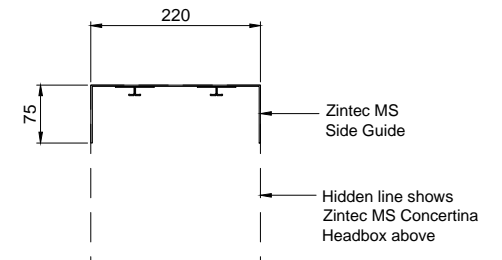

HEADBOX DETAIL

BOTTOM TRAY DETAIL SECTION A

SIDE GUIDE DETAIL

- NOTE: -
1. Number of motor(s) and location depends on curtain overall dimension
 2. Number of sides depends on radius and ceiling slot width
 3. Headbox size should allow additional 15mm for fixings bolt head

HEADBOX SIZE		Z (mm)	CURTAIN DIMENSION		
X (mm)	Y (mm)		RADIUS	DROP	ANGLE
220	275	115	Unlimited	< 3m	45° - 180°
220	340	180	Unlimited	< 5m	45° - 180°

LESS THAN 90 DEG DETAIL

HEADBOX DETAIL

BOTTOM TRAY DETAIL SECTION A

HEADBOX SIZE		Z (mm)	CURTAIN DIMENSION		
X (mm)	Y (mm)		L - WIDTH	DROP	ANGLE
220	275	115	Unlimited	< 3m	45° - 180°
220	340	180	Unlimited	< 5m	45° - 180°

HEADBOX DETAIL

DOOR CLOSED

* DOOR MAX. HEIGHT = 3M