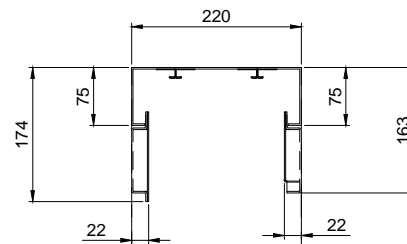

HEADBOX DETAIL

BOTTOM TRAY DETAIL SECTION A

SIDE GUIDE DETAIL

- NOTE: -
1. Number of motor(s) and location depends on curtain overall dimension
 2. Number of sides depends on radius and ceiling slot width
 3. Headbox size should allow additional 15mm for fixings bolt head

HEADBOX SIZE		Z (mm)	CURTAIN DIMENSION		
X (mm)	Y (mm)		L - WIDTH	DROP	ANGLE
220	275	115	Unlimited	< 3m	45° - 180°
220	340	180	Unlimited	< 5m	45° - 180°

HEADBOX DETAIL

DOOR CLOSED

* DOOR MAX. HEIGHT = 3M

DOOR OPENED

BOTTOM TRAY DETAIL SECTION A

NOTE: - Number of motor(s) and location depends on curtain overall dimension
 - Headbox size should allow additional 15mm for fixings bolt head

HEADBOX SIZE		Z (mm)	CURTAIN DIMENSION		
X (mm)	Y (mm)		L - WIDTH	DROPP	ANGLE
220	275	115	Unlimited	< 3m	45° - 180°
220	340	180	Unlimited	< 5m	45° - 180°