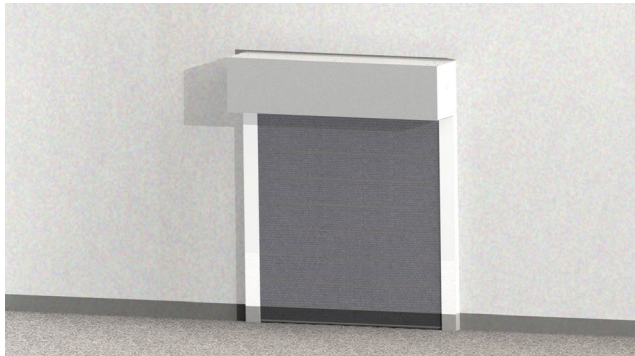

FIREMASTER® INSUL8

INSULATED VERTICAL FIRE CURTAIN

WWW.COOPERSFIRE.COM

VERTICAL FIRE CURTAIN WITH
90MINS INSULATION (EI_{1,90})

coopers

SMOKE AND FIRE CURTAINS

LEADING THE WAY IN FIRE PROTECTION

INSULATED VERTICAL FIRE CURTAIN

Tested to BS EN 1634-1. Dry Insulation for up to 90mins. Integrity and Radiation Control for 240mins. Available in sizes up to 7.3m wide x 3.35m drop

PRODUCT DESCRIPTION

The FireMaster Insul8 provides thermal insulation. This feature helps in containing heat within a specific area, which is particularly important for protecting escape routes, preserving structural integrity, and reducing the risk of secondary fires. This product can be face fixed only.

An EI fire curtain refers to a fire-resistant curtain or barrier designed to provide specific levels of integrity (E) and insulation (I) in the event of a fire.

PRODUCT TESTING

The FireMaster Insul8 fire curtain has completed testing at Warrington Fire to BS EN 1634-1 and offers E240 EW240 EI₁90 (E=Integrity, EW=Radiance, EI₁ = Insulation)

PRODUCT ADDITIONAL INFORMATION

The FireMaster Insul8 fire curtain is available in sizes up to 7.3m wide x 3.35m drop.

Applications include:

Lobbies and Receptions, Opening in Walls, Egress and Corridor Separations, Boundary Protection, Compartmentation, Protected Means of Escape