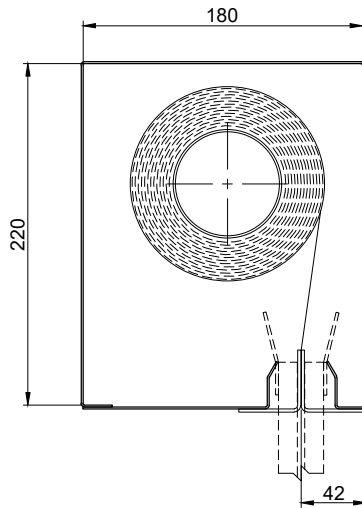

COOPERS SMOKESTOP® DH60 WITH SIDE GUIDE CURTAIN STANDARD HEADBOX CONFIGURATION SECTIONS

SINGLE ROLLER UNITS

MULTIPLE ROLLER UNITS

SS 15/20

SS 18/22

SS 18/26

SS 18/34

Product	Max Width	Max Drop	Fabric	Side Guide
D600A	5 metres	4.0 metres	EFP™ 2/A2	Yes
DH60	5 metres	4.0 metres	EFP™ 2/A2	Yes
DH60	5 metres	5.0 metres	EFP™ 2/A2	No

Product	Max Width	Max Drop	Fabric	Side Guide
D600A	5 metres	6.0 metres	EFP™ 2/A2	Yes
DH60	5 metres	6.0 metres	EFP™ 2/A2	Yes
DH60	5 metres	8.0 metres	EFP™ 2/A2	No

Product	Max Width	Max Drop	Fabric	Side Guide
D600A	5 metres	8.0 metres	EFP™ 2/A2	Yes
DH60	5 metres	8.0 metres	EFP™ 2/A2	Yes
DH60	5 metres	10.0 metres	EFP™ 2/A2	No

Product	Max Width	Max Drop	Fabric	Side Guide
D600A	Unlimited*	4.0 metres	EFP™ 2/A2	Yes
DH60	Unlimited*	4.0 metres	EFP™ 2/A2	Yes
DH60	Unlimited*	6.0 metres	EFP™ 2/A2	No

Product	Max Width	Max Drop	Fabric	Side Guide
D600A	Unlimited*	8.0 metres	EFP™ 2/A2	Yes
DH60	Unlimited*	8.0 metres	EFP™ 2/A2	Yes
DH60	Unlimited*	10.0 metres	EFP™ 2/A2	No

*Unlimited Width with overlap join, Max width 5.0metres per roller

Ignis House, Houghton Avenue
Waterlooville, Hampshire
PO7 3DU, UK

Tel: +44 (0) 23 9245 4405
Fax: +44 (0) 23 9249 2732

Email: info@coopersfire.com
Web: www.coopersfire.com

coopers
Coopers Fire Limited

DRAWN: ML	TITLE: Coopers SmokeStop® Smoke Curtain - DH60 (Tbar) Headbox/Size Configuration with Side Guide
CHECKED: JR	© 2020 A COOPER GROUP LIMITED ALL RIGHTS RESERVED. THIS DESIGN MAY NOT BE REPRODUCED IN ANY MATERIAL FORM, INCLUDING ELECTRONICALLY WITHOUT THE WRITTEN PERMISSION OF THE COPYRIGHT NAMES
APPROVED: JR	DRG. No. 606/359//MK
	ISSUE: 2 DATE: 14.12.2020

ALL DIMENSION IN MILLIMETERS
UNLESS OTHERWISE STATED