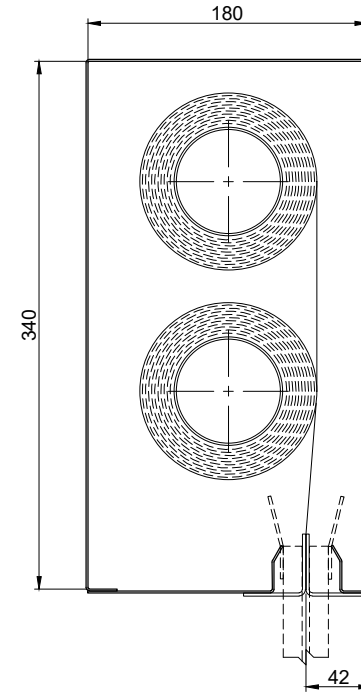

COOPERS SMOKESTOP® DH60 WITH SIDE GUIDE CURTAIN STANDARD HEADBOX CONFIGURATION SECTIONS

SINGLE ROLLER UNITS

MULTIPLE ROLLER UNITS

SS 15/20

SS 18/22

SS 18/26

SS 18/34

Product	Max Width	Max Drop	Fabric	Side Guide
D600A	5 metres	4.0 metres	EFP™ 2/A2	Yes
DH60	5 metres	4.0 metres	EFP™ 2/A2	Yes
DH60	5 metres	5.0 metres	EFP™ 2/A2	No

Product	Max Width	Max Drop	Fabric	Side Guide
D600A	5 metres	6.0 metres	EFP™ 2/A2	Yes
DH60	5 metres	6.0 metres	EFP™ 2/A2	Yes
DH60	5 metres	8.0 metres	EFP™ 2/A2	No

Product	Max Width	Max Drop	Fabric	Side Guide
D600A	5 metres	8.0 metres	EFP™ 2/A2	Yes
DH60	5 metres	8.0 metres	EFP™ 2/A2	Yes
DH60	5 metres	10.0 metres	EFP™ 2/A2	No

Product	Max Width	Max Drop	Fabric	Side Guide
D600A	Unlimited*	4.0 metres	EFP™ 2/A2	Yes
DH60	Unlimited*	4.0 metres	EFP™ 2/A2	Yes
DH60	Unlimited*	6.0 metres	EFP™ 2/A2	No

Product	Max Width	Max Drop	Fabric	Side Guide
D600A	Unlimited*	8.0 metres	EFP™ 2/A2	Yes
DH60	Unlimited*	8.0 metres	EFP™ 2/A2	Yes
DH60	Unlimited*	10.0 metres	EFP™ 2/A2	No

*Unlimited Width with overlap join, Max width 5.0metres per roller

Ignis House, Houghton Avenue
Waterlooville, Hampshire
PO7 3DU, UK

Tel: +44 (0) 23 9245 4405
Fax: +44 (0) 23 9249 2732

Email: info@coopersfire.com
Web: www.coopersfire.com

coopers
Coopers Fire Limited

DRAWN: ML	TITLE: Coopers SmokeStop® Smoke Curtain - DH60 (Tbar) Headbox/Size Configuration with Side Guide
CHECKED: JR	© 2020 A COOPER GROUP LIMITED ALL RIGHTS RESERVED. THIS DESIGN MAY NOT BE REPRODUCED IN ANY MATERIAL FORM, INCLUDING ELECTRONICALLY WITHOUT THE WRITTEN PERMISSION OF THE COPYRIGHT NAMES
APPROVED: JR	DRG. No. 606/359//MK
	ISSUE: 2 DATE: 14.12.2020

ALL DIMENSION IN MILLIMETERS
UNLESS OTHERWISE STATED