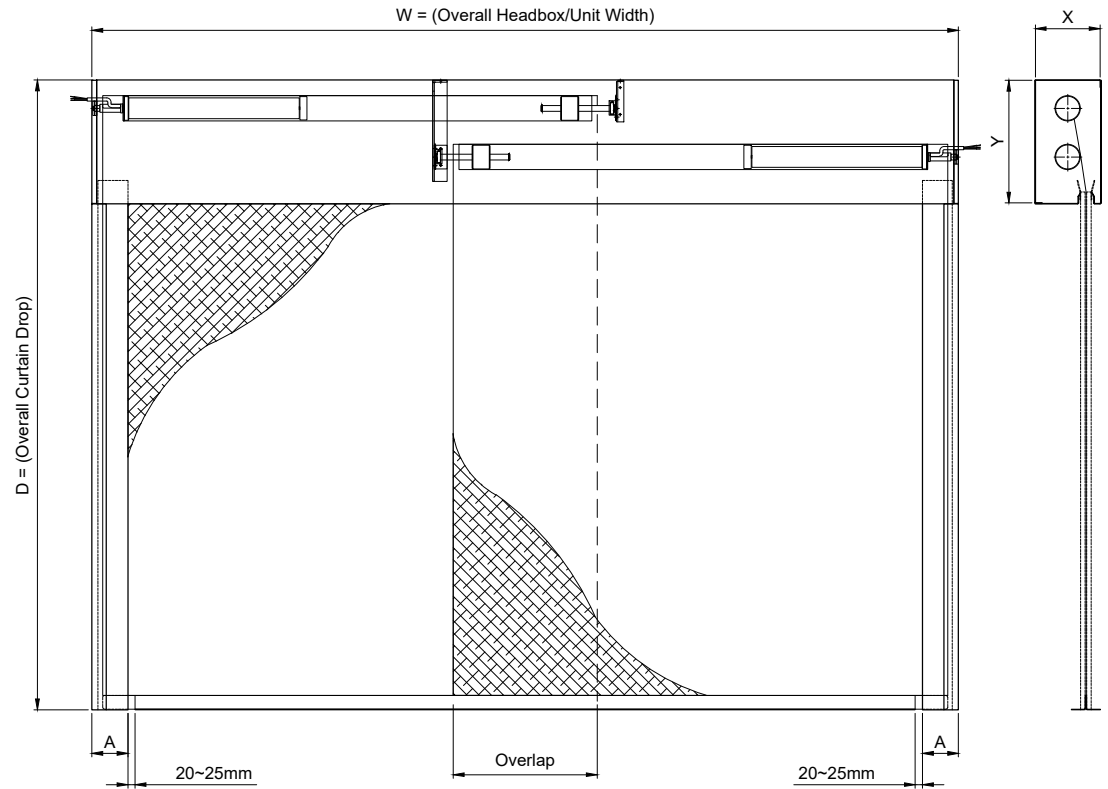

HEADBOX		OVERALL DIMENSION	
X (mm)	Y (mm)	W	D
150	200	< 5m	< 5m
180	220	< 5m	< 8m
180	260	< 5m	< 10m

HEADBOX		OVERALL DIMENSION	
X (mm)	Y (mm)	W	D
180	340	Unlimited*	< 6m
200	400	Unlimited*	< 10m

NOTE: -

- * Unlimited width with overlap joint, maximum 5m per roller
- Headbox size should allow additional min. 15mm for fixings bolt head
- For D600A without side guides, please refer to Coopers SmokeStop® Standard Smoke Curtain
- Sizes outside these standards - please contact Coopers

HEADBOX		OVERALL DIMENSION		
X (mm)	Y (mm)	W	D	A (mm)
150	200	< 5m	< 4m	90 - 100
180	220	< 5m	< 6m	90 - 100
180	260	< 5m	< 8m	123 - 133

HEADBOX		OVERALL DIMENSION		
X (mm)	Y (mm)	W	D	A (mm)
180	340	Unlimited*	< 4m	90 - 100
200	400	Unlimited*	< 8m	123 - 133

NOTE: -
* Unlimited width with overlap join, maximum 5m per roller
SIZES OUTSIDE THESE STANDARDS - PLEASE CONTACT COOPERS