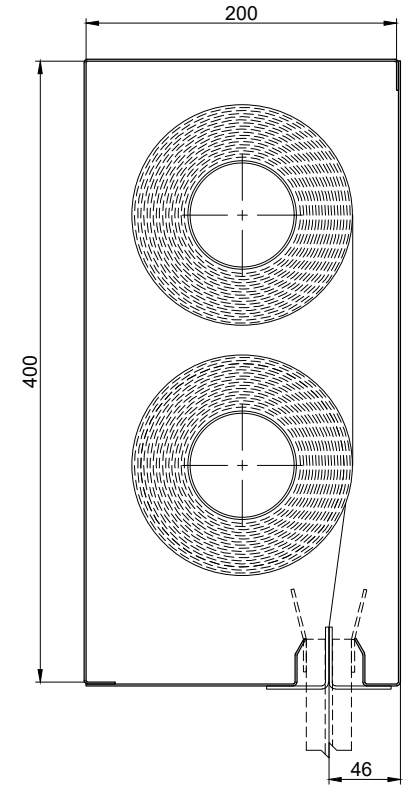

SS 20/40

Product	Max Width	Max Drop	Fabric	Side Guide
D600A	5 metres	4.0 metres	EFP™ 2/A2	Yes
DH60	5 metres	4.0 metres	EFP™ 2/A2	Yes
DH60	5 metres	5.0 metres	EFP™ 2/A2	No

Product	Max Width	Max Drop	Fabric	Side Guide
D600A	5 metres	6.0 metres	EFP™ 2/A2	Yes
DH60	5 metres	6.0 metres	EFP™ 2/A2	Yes
DH60	5 metres	8.0 metres	EFP™ 2/A2	No

Product	Max Width	Max Drop	Fabric	Side Guide
D600A	5 metres	8.0 metres	EFP™ 2/A2	Yes
DH60	5 metres	8.0 metres	EFP™ 2/A2	Yes
DH60	5 metres	10.0 metres	EFP™ 2/A2	No

Product	Max Width	Max Drop	Fabric	Side Guide
D600A	Unlimited*	4.0 metres	EFP™ 2/A2	Yes
DH60	Unlimited*	4.0 metres	EFP™ 2/A2	Yes
DH60	Unlimited*	6.0 metres	EFP™ 2/A2	No

Product	Max Width	Max Drop	Fabric	Side Guide
D600A	Unlimited*	8.0 metres	EFP™ 2/A2	Yes
DH60	Unlimited*	8.0 metres	EFP™ 2/A2	Yes
DH60	Unlimited*	10.0 metres	EFP™ 2/A2	No

*Unlimited Width with overlap join, Max width 5.0metres per roller

Ignis House, Houghton Avenue
Waterlooville, Hampshire
PO7 3DU, UK

Tel: +44 (0) 23 9245 4405
Fax: +44 (0) 23 9249 2732

Email: info@coopersfire.com
Web: www.coopersfire.com

coopers
Coopers Fire Limited

DRAWN: ML	TITLE: Coopers SmokeStop® Smoke Curtain - DH60 (Tbar) Headbox/Size Configuration with Side Guide
CHECKED: JR	© 2020 A COOPER GROUP LIMITED ALL RIGHTS RESERVED. THIS DESIGN MAY NOT BE REPRODUCED IN ANY MATERIAL FORM, INCLUDING ELECTRONICALLY WITHOUT THE WRITTEN PERMISSION OF THE COPYRIGHT NAMES
APPROVED: JR	DRG. No. 606/359//MK
	ISSUE: 2 DATE: 14.12.2020

ALL DIMENSION IN MILLIMETERS
UNLESS OTHERWISE STATED

For D600 without Side Guide, please refer to Coopers SmokeStop Standard Smoke Curtain Headbox Configuration
SIZES OUTSIDE THESE STANDARDS - PLEASE CONTACT COOPERS