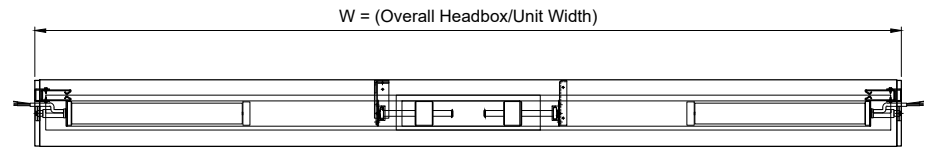

HEADBOX		OVERALL DIMENSION	
X (mm)	Y (mm)	W	D
150	200	< 5m	< 5m
180	220	< 5m	< 8m
180	260	< 5m	< 10m

HEADBOX		OVERALL DIMENSION	
X (mm)	Y (mm)	W	D
180	340	Unlimited*	< 6m
200	400	Unlimited*	< 10m

NOTE: -

- * Unlimited width with overlap joint, maximum 5m per roller
- Headbox size should allow additional min. 15mm for fixings bolt head
- For D600A without side guides, please refer to Coopers SmokeStop® Standard Smoke Curtain
- Sizes outside these standards - please contact Coopers

HEADBOX		OVERALL DIMENSION		
X (mm)	Y (mm)	W	D	A (mm)
150	200	< 5m	< 4m	90 - 100
180	220	< 5m	< 6m	90 - 100
180	260	< 5m	< 8m	123 - 133

HEADBOX		OVERALL DIMENSION		
X (mm)	Y (mm)	W	D	A (mm)
180	340	Unlimited*	< 4m	90 - 100
200	400	Unlimited*	< 8m	123 - 133