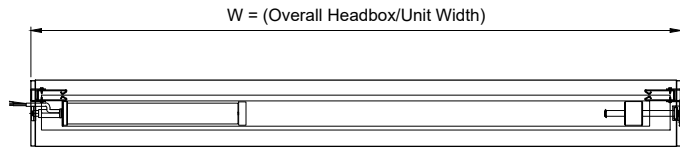

HEADBOX		OVERALL DIMENSION	
X (mm)	Y (mm)	W	D
150	200	< 5m	< 5m
180	220	< 5m	< 8m
180	260	< 5m	< 10m

HEADBOX		OVERALL DIMENSION	
X (mm)	Y (mm)	W	D
180	340	Unlimited*	< 6m
200	400	Unlimited*	< 10m

NOTE: -

- * Unlimited width with overlap joint, maximum 5m per roller
- Headbox size should allow additional min. 15mm for fixings bolt head
- For D600A without side guides, please refer to Coopers SmokeStop® Standard Smoke Curtain
- Sizes outside these standards - please contact Coopers

HEADBOX		OVERALL DIMENSION		
X (mm)	Y (mm)	W	D	A (mm)
150	200	< 5m	< 4m	90 - 100
180	220	< 5m	< 6m	90 - 100
180	260	< 5m	< 8m	123 - 133

HEADBOX		OVERALL DIMENSION		
X (mm)	Y (mm)	W	D	A (mm)
180	340	Unlimited*	< 4m	90 - 100
200	400	Unlimited*	< 8m	123 - 133