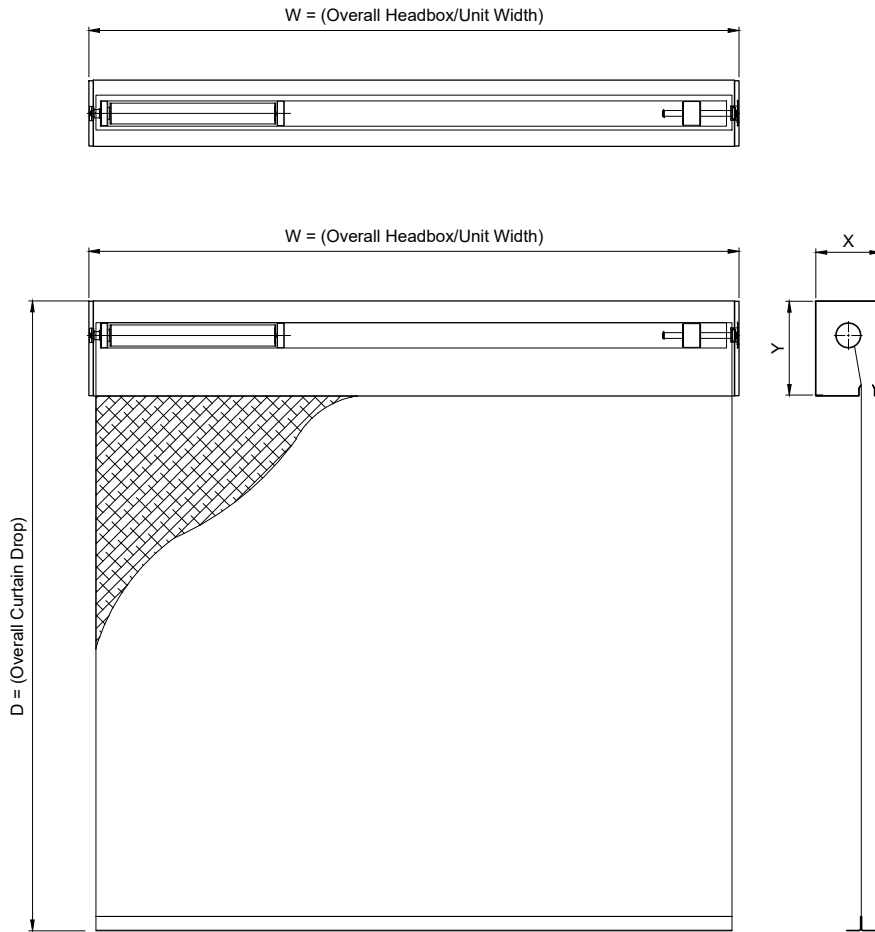

Product	Max Width	Max Drop	Fabric	Side Guide
D600A	5 metres	8.0 metres	EFP™ 2/A2	Yes
DH60	5 metres	8.0 metres	EFP™ 2/A2	Yes
DH60	5 metres	10.0 metres	EFP™ 2/A2	No

Product	Max Width	Max Drop	Fabric	Side Guide
D600A	Unlimited*	4.0 metres	EFP™ 2/A2	Yes
DH60	Unlimited*	4.0 metres	EFP™ 2/A2	Yes
DH60	Unlimited*	6.0 metres	EFP™ 2/A2	No

*Unlimited Width with overlap join, Max width 5.0metres per roller

Product	Max Width	Max Drop	Fabric	Side Guide
D600A	Unlimited*	8.0 metres	EFP™ 2/A2	Yes
DH60	Unlimited*	8.0 metres	EFP™ 2/A2	Yes
DH60	Unlimited*	10.0 metres	EFP™ 2/A2	No

HEADBOX		OVERALL DIMENSION	
X (mm)	Y (mm)	W	D
150	200	< 5m	< 5m
180	220	< 5m	< 8m
180	260	< 5m	< 10m

HEADBOX		OVERALL DIMENSION	
X (mm)	Y (mm)	W	D
180	340	Unlimited*	< 6m
200	400	Unlimited*	< 10m

NOTE: -

HEADBOX		OVERALL DIMENSION		
X (mm)	Y (mm)	W	D	A (mm)
150	200	< 5m	< 4m	90 - 100
180	220	< 5m	< 6m	90 - 100
180	260	< 5m	< 8m	123 - 133

HEADBOX		OVERALL DIMENSION		
X (mm)	Y (mm)	W	D	A (mm)
180	340	Unlimited*	< 4m	90 - 100
200	400	Unlimited*	< 8m	123 - 133