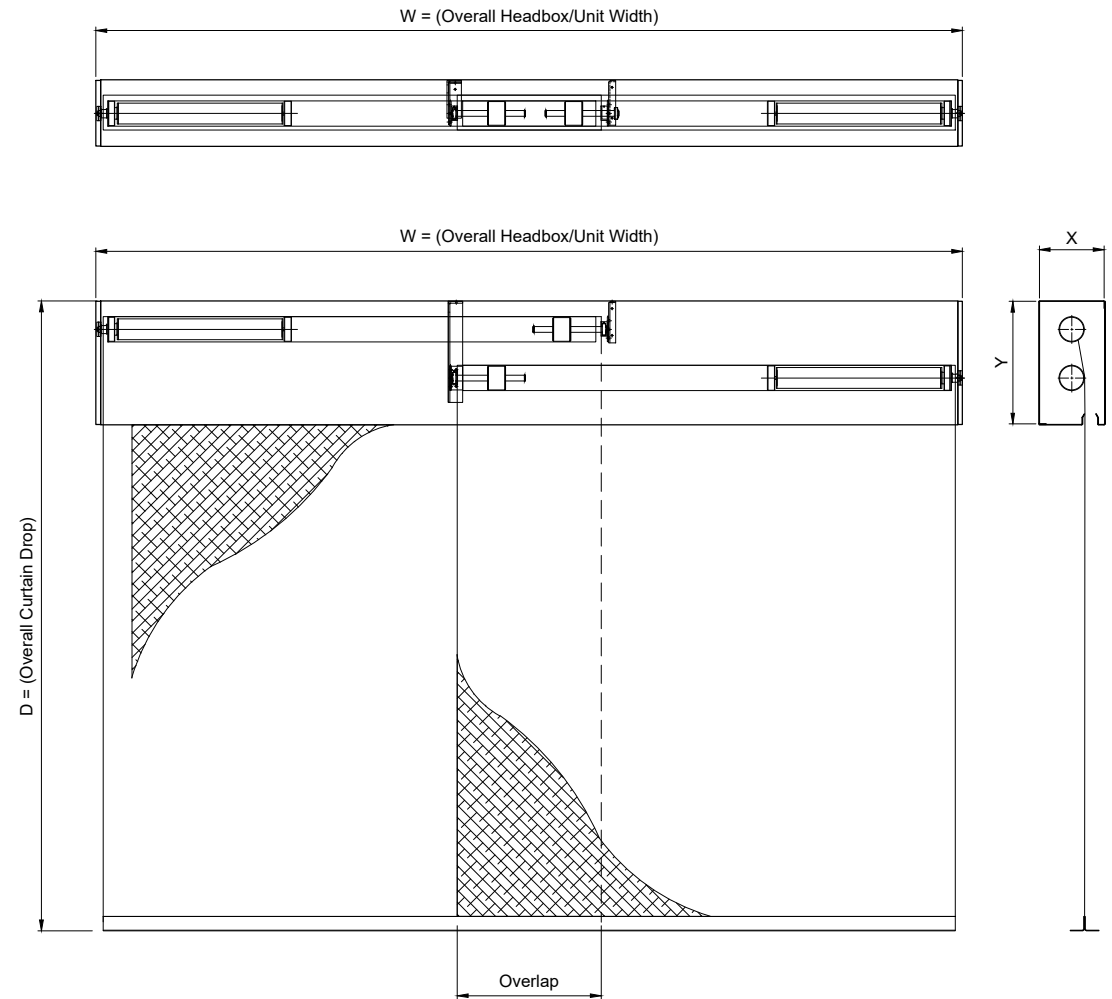

Product	Max Width	Max Drop	Fabric	Side Guide
D600A	5 metres	4.0 metres	EFP™ 2/A2	Yes
DH60	5 metres	4.0 metres	EFP™ 2/A2	Yes
DH60	5 metres	5.0 metres	EFP™ 2/A2	No

Product	Max Width	Max Drop	Fabric	Side Guide
D600A	5 metres	6.0 metres	EFP™ 2/A2	Yes
DH60	5 metres	6.0 metres	EFP™ 2/A2	Yes
DH60	5 metres	8.0 metres	EFP™ 2/A2	No

Product	Max Width	Max Drop	Fabric	Side Guide
D600A	5 metres	8.0 metres	EFP™ 2/A2	Yes
DH60	5 metres	8.0 metres	EFP™ 2/A2	Yes
DH60	5 metres	10.0 metres	EFP™ 2/A2	No

Product	Max Width	Max Drop	Fabric	Side Guide
D600A	Unlimited*	4.0 metres	EFP™ 2/A2	Yes
DH60	Unlimited*	4.0 metres	EFP™ 2/A2	Yes
DH60	Unlimited*	6.0 metres	EFP™ 2/A2	No

*Unlimited Width with overlap join, Max width 5.0metres per roller

Product	Max Width	Max Drop	Fabric	Side Guide
D600A	Unlimited*	8.0 metres	EFP™ 2/A2	Yes
DH60	Unlimited*	8.0 metres	EFP™ 2/A2	Yes
DH60	Unlimited*	10.0 metres	EFP™ 2/A2	No

HEADBOX		OVERALL DIMENSION	
X (mm)	Y (mm)	W	D
150	200	< 5m	< 5m
180	220	< 5m	< 8m
180	260	< 5m	< 10m

HEADBOX		OVERALL DIMENSION	
X (mm)	Y (mm)	W	D
180	340	Unlimited*	< 6m
200	400	Unlimited*	< 10m

NOTE: -