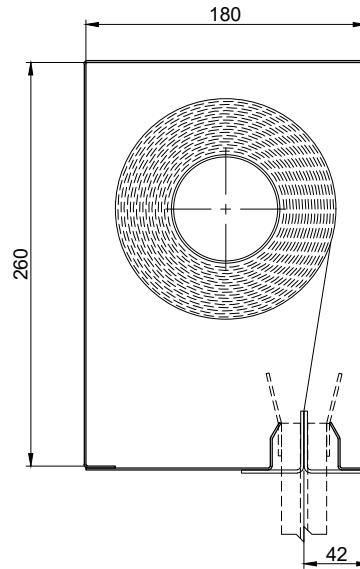

COOPERS SMOKESTOP® DH60 WITH SIDE GUIDE CURTAIN STANDARD HEADBOX CONFIGURATION SECTIONS

SINGLE ROLLER UNITS

MULTIPLE ROLLER UNITS

SS 15/20

SS 18/22

SS 18/26

SS 18/34

Product	Max Width	Max Drop	Fabric	Side Guide
D600A	5 metres	4.0 metres	EFP™ 2/A2	Yes
DH60	5 metres	4.0 metres	EFP™ 2/A2	Yes
DH60	5 metres	5.0 metres	EFP™ 2/A2	No

Product	Max Width	Max Drop	Fabric	Side Guide
D600A	5 metres	6.0 metres	EFP™ 2/A2	Yes
DH60	5 metres	6.0 metres	EFP™ 2/A2	Yes
DH60	5 metres	8.0 metres	EFP™ 2/A2	No

Product	Max Width	Max Drop	Fabric	Side Guide
D600A	5 metres	8.0 metres	EFP™ 2/A2	Yes
DH60	5 metres	8.0 metres	EFP™ 2/A2	Yes
DH60	5 metres	10.0 metres	EFP™ 2/A2	No

Product	Max Width	Max Drop	Fabric	Side Guide
D600A	Unlimited*	4.0 metres	EFP™ 2/A2	Yes
DH60	Unlimited*	4.0 metres	EFP™ 2/A2	Yes
DH60	Unlimited*	6.0 metres	EFP™ 2/A2	No

Product	Max Width	Max Drop	Fabric	Side Guide
D600A	Unlimited*	8.0 metres	EFP™ 2/A2	Yes
DH60	Unlimited*	8.0 metres	EFP™ 2/A2	Yes
DH60	Unlimited*	10.0 metres	EFP™ 2/A2	No

*Unlimited Width with overlap join, Max width 5.0metres per roller

Ignis House, Houghton Avenue
Waterlooville, Hampshire
PO7 3DU, UK

Tel: +44 (0) 23 9245 4405
Fax: +44 (0) 23 9249 2732

Email: info@coopersfire.com
Web: www.coopersfire.com

coopers
Coopers Fire Limited

DRAWN: ML	TITLE: Coopers SmokeStop® Smoke Curtain - DH60 (Tbar) Headbox/Size Configuration with Side Guide
CHECKED: JR	© 2020 A COOPER GROUP LIMITED ALL RIGHTS RESERVED. THIS DESIGN MAY NOT BE REPRODUCED IN ANY MATERIAL FORM, INCLUDING ELECTRONICALLY WITHOUT THE WRITTEN PERMISSION OF THE COPYRIGHT NAMES
APPROVED: JR	DRG. No. 606/359//MK
	ISSUE: 2 DATE: 14.12.2020

ALL DIMENSION IN MILLIMETERS
UNLESS OTHERWISE STATED