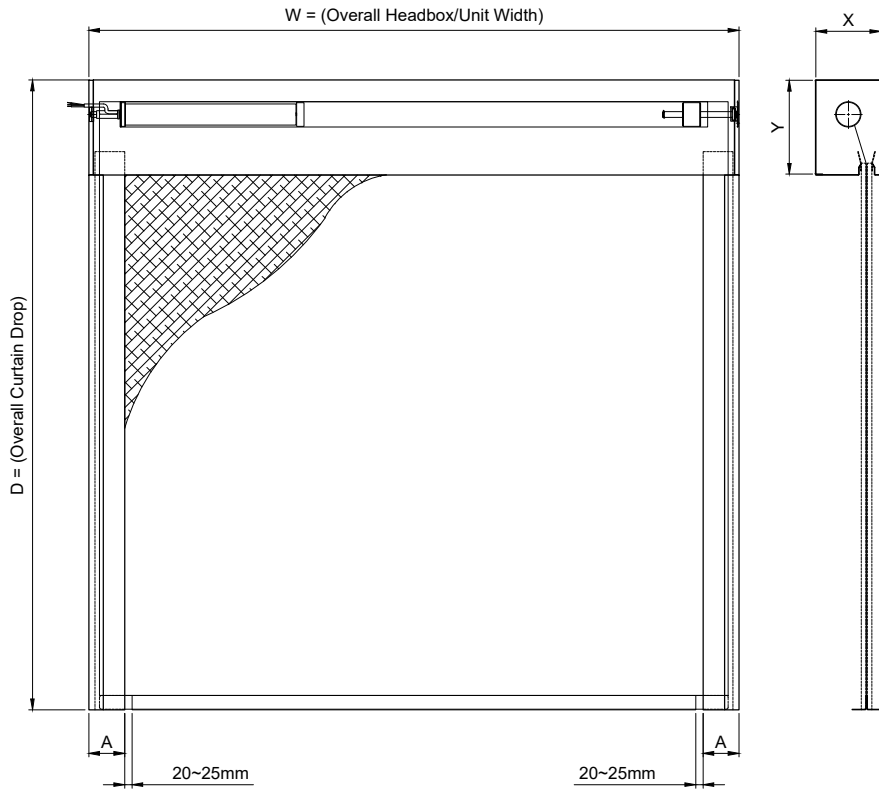

HEADBOX		OVERALL DIMENSION	
X (mm)	Y (mm)	W	D
150	200	< 5m	< 5m
180	220	< 5m	< 8m
180	260	< 5m	< 10m

HEADBOX		OVERALL DIMENSION	
X (mm)	Y (mm)	W	D
180	340	Unlimited*	< 6m
200	400	Unlimited*	< 10m

NOTE: -

- * Unlimited width with overlap joint, maximum 5m per roller
- Headbox size should allow additional min. 15mm for fixings bolt head
- For D600A without side guides, please refer to Coopers SmokeStop® Standard Smoke Curtain
- Sizes outside these standards - please contact Coopers

HEADBOX		OVERALL DIMENSION		
X (mm)	Y (mm)	W	D	A (mm)
150	200	< 5m	< 4m	90 - 100
180	220	< 5m	< 6m	90 - 100
180	260	< 5m	< 8m	123 - 133

HEADBOX		OVERALL DIMENSION		
X (mm)	Y (mm)	W	D	A (mm)
180	340	Unlimited*	< 4m	90 - 100
200	400	Unlimited*	< 8m	123 - 133

NOTE: -
* Unlimited width with overlap join, maximum 5m per roller
SIZES OUTSIDE THESE STANDARDS - PLEASE CONTACT COOPERS