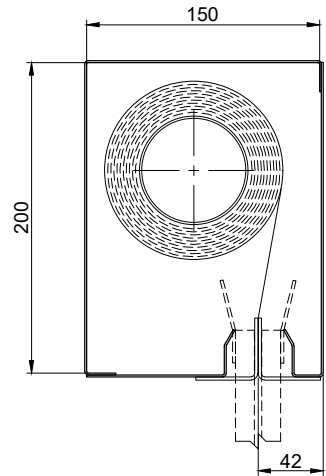

COOPERS SMOKESTOP® DH60 WITH SIDE GUIDE CURTAIN STANDARD HEADBOX CONFIGURATION SECTIONS

SINGLE ROLLER UNITS

MULTIPLE ROLLER UNITS

SS 15/20