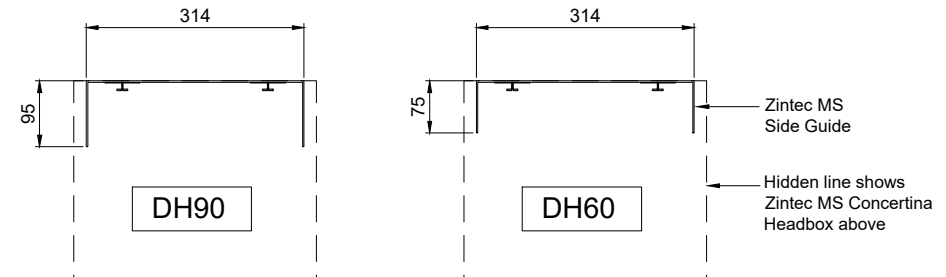

HEADBOX DETAIL

BOTTOM TRAY DETAIL SECTION A

SIDE GUIDE DETAIL (OPTIONAL)

HEADBOX SIZE		Z (mm)	CURTAIN DIMENSION		
X (mm)	Y (mm)		RADIUS	DROP	ANGLE
350	225	100	Unlimited	< 4m	45° - 180°
350	300	175	Unlimited	< 6m	45° - 180°

NOTE: -

1. Number of motor(s) and location depends on curtain overall dimension
2. Number of sides depends on radius and ceiling slot width
3. Headbox size should allow additional 15mm for fixings bolt head

HEADBOX SIZE		Z (mm)	CURTAIN DIMENSION		
X (mm)	Y (mm)		L - WIDTH	DROP	ANGLE
350	225	100	Unlimited	< 4m	45° - 180°
350	300	175	Unlimited	< 6m	45° - 180°