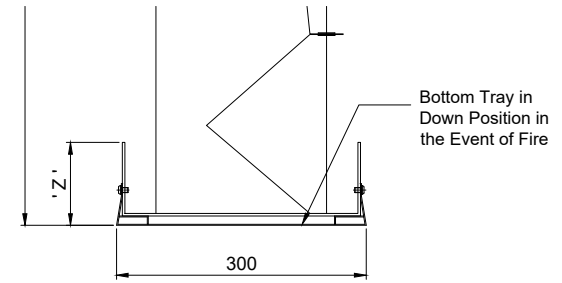

HEADBOX DETAIL

BOTTOM TRAY DETAIL SECTION A

SIDE GUIDE DETAIL (OPTIONAL)

HEADBOX SIZE		Z (mm)	CURTAIN DIMENSION		
X (mm)	Y (mm)		RADIUS	DROP	ANGLE
350	225	100	Unlimited	< 4m	45° - 180°
350	300	175	Unlimited	< 6m	45° - 180°

NOTE: -

1. Number of motor(s) and location depends on curtain overall dimension
2. Number of sides depends on radius and ceiling slot width
3. Headbox size should allow additional 15mm for fixings bolt head

HEADBOX SIZE		Z (mm)	CURTAIN DIMENSION		
X (mm)	Y (mm)		L - WIDTH	DROP	ANGLE
350	225	100	Unlimited	< 4m	45° - 180°
350	300	175	Unlimited	< 6m	45° - 180°