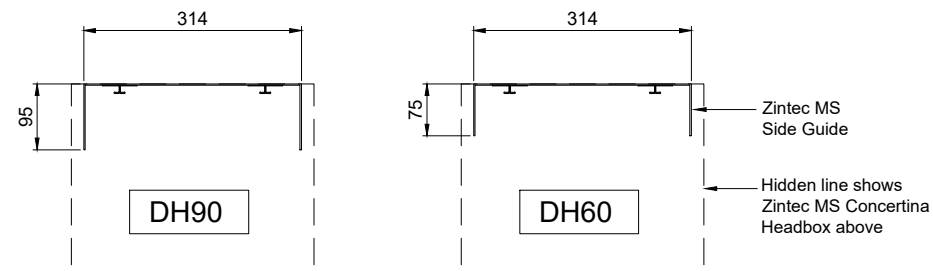

NOTE: - Number of motor(s) and location depends on curtain overall dimension
- Headbox size should allow additional 15mm for fixings bolt head

Ignis House, Houghton Avenue
Waterlooville, Hampshire
PO7 3DU, UK
Tel: +44 (0)2392 454 405
Email: info@coopersfire.com
Web: www.coopersfire.com

DRAWN:	ML	TITLE:	Coopers SmokeStop® Concertina™ - Open Typical Arrangement
CHECKED:	JR	© COOPERS FIRE LIMITED ALL RIGHTS RESERVED. THIS DESIGN MAY NOT BE REPRODUCED IN ANY MATERIAL FORM, INCLUDING ELECTRONICALLY WITHOUT THE WRITTEN PERMISSION OF THE COPYRIGHT NAMES	ALL DIMENSIONS IN MILLIMETRES UNLESS OTHERWISE STATED
APPROVED:	JR	DRG. No.	604/033/MK
		ISSUE:	2
		DATE:	15.12.2020

HEADBOX SIZE		Z (mm)	CURTAIN DIMENSION		
X (mm)	Y (mm)		L - WIDTH	DROP	ANGLE
350	225	100	Unlimited	< 4m	45° - 180°
350	300	175	Unlimited	< 6m	45° - 180°