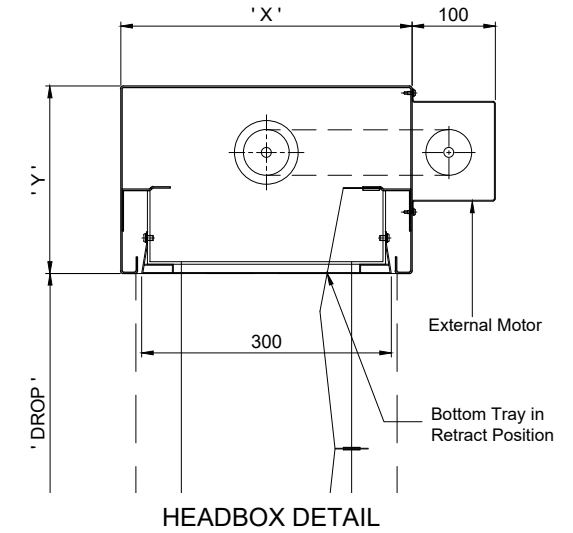

NOTE: - Number of motor(s) and location depends on curtain overall dimension
- Headbox size should allow additional 15mm for fixings bolt head

Ignis House, Houghton Avenue
Waterlooville, Hampshire
PO7 3DU, UK
Tel: +44 (0)2392 454 405
Email: info@coopersfire.com
Web: www.coopersfire.com

DRAWN:	ML	TITLE:	Coopers SmokeStop® Concertina™ - Open Typical Arrangement
CHECKED:	JR	© COOPERS FIRE LIMITED ALL RIGHTS RESERVED. THIS DESIGN MAY NOT BE REPRODUCED IN ANY MATERIAL FORM, INCLUDING ELECTRONICALLY WITHOUT THE WRITTEN PERMISSION OF THE COPYRIGHT NAMES	ALL DIMENSIONS IN MILLIMETRES UNLESS OTHERWISE STATED
APPROVED:	JR	DRG. No.	604/033/MK
		ISSUE:	2
		DATE:	15.12.2020

HEADBOX SIZE		Z (mm)	CURTAIN DIMENSION		
X (mm)	Y (mm)		L - WIDTH	DROP	ANGLE
350	225	100	Unlimited	< 4m	45° - 180°
350	300	175	Unlimited	< 6m	45° - 180°