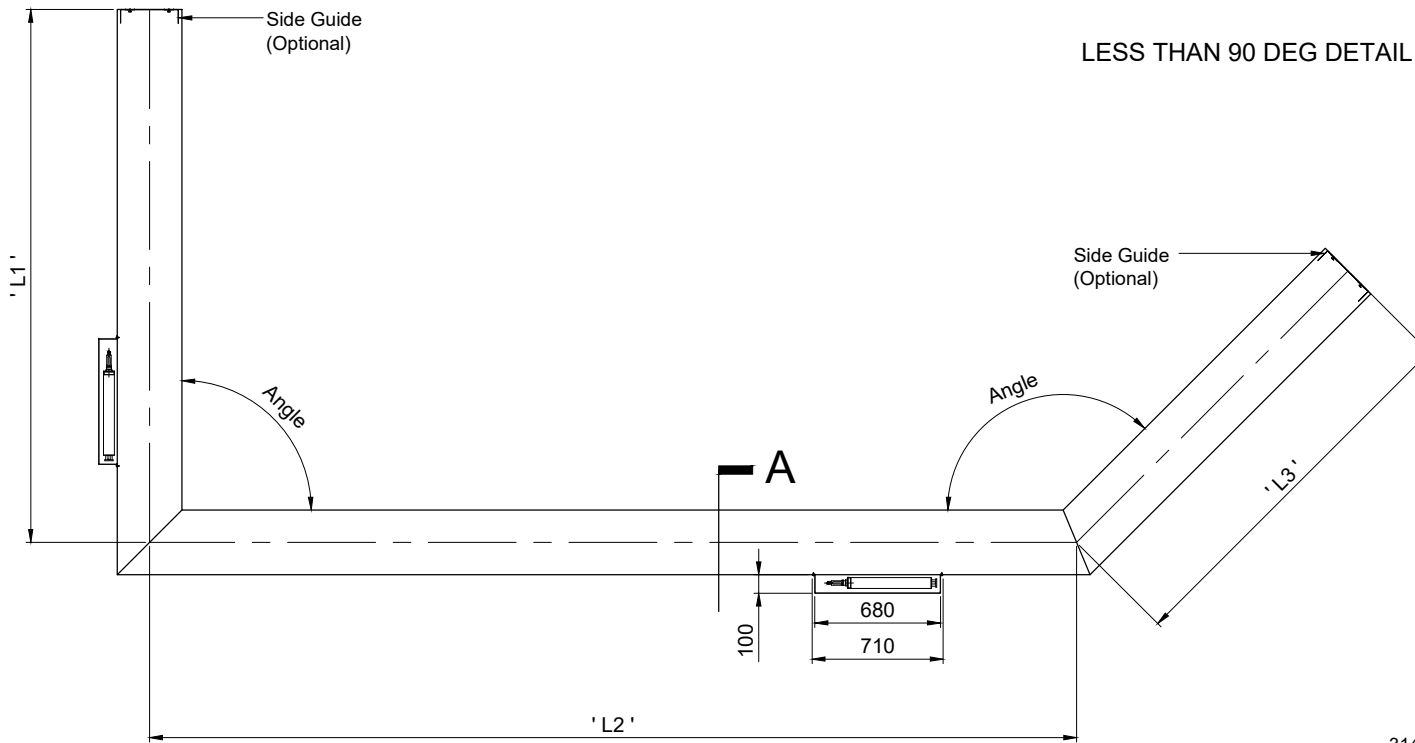

NOTE: - Number of motor(s) and location depends on curtain overall dimension
- Headbox size should allow additional 15mm for fixings bolt head

Ignis House, Houghton Avenue
Waterlooville, Hampshire
PO7 3DU, UK
Tel: +44 (0)2392 454 405
Email: info@coopersfire.com
Web: www.coopersfire.com

DRAWN:	ML	TITLE:	Coopers SmokeStop® Concertina™ - Open Typical Arrangement
CHECKED:	JR	© COOPERS FIRE LIMITED ALL RIGHTS RESERVED. THIS DESIGN MAY NOT BE REPRODUCED IN ANY MATERIAL FORM, INCLUDING ELECTRONICALLY WITHOUT THE WRITTEN PERMISSION OF THE COPYRIGHT NAMES	ALL DIMENSIONS IN MILLIMETRES UNLESS OTHERWISE STATED
APPROVED:	JR	DRG. No.	604/033/MK
		ISSUE:	2
		DATE:	15.12.2020

HEADBOX SIZE		Z (mm)	CURTAIN DIMENSION		
X (mm)	Y (mm)		L - WIDTH	DROP	ANGLE
350	225	100	Unlimited	< 4m	45° - 180°
350	300	175	Unlimited	< 6m	45° - 180°