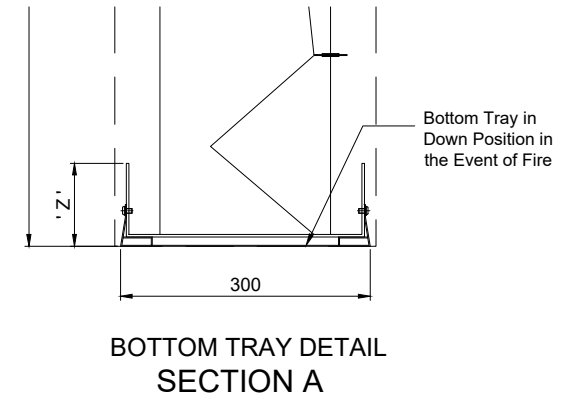

NOTE: - Number of motor(s) and location depends on curtain overall dimension
- Headbox size should allow additional 15mm for fixings bolt head

Ignis House, Houghton Avenue
Waterlooville, Hampshire
PO7 3DU, UK
Tel: +44 (0)2392 454 405
Email: info@coopersfire.com
Web: www.coopersfire.com

DRAWN:	ML	TITLE:	Coopers SmokeStop® Concertina™ - Open Typical Arrangement
CHECKED:	JR	© COOPERS FIRE LIMITED ALL RIGHTS RESERVED. THIS DESIGN MAY NOT BE REPRODUCED IN ANY MATERIAL FORM, INCLUDING ELECTRONICALLY WITHOUT THE WRITTEN PERMISSION OF THE COPYRIGHT NAMES	ALL DIMENSIONS IN MILLIMETRES UNLESS OTHERWISE STATED
APPROVED:	JR	DRG. No.	604/033/MK
		ISSUE:	2
		DATE:	15.12.2020

HEADBOX SIZE		Z (mm)	CURTAIN DIMENSION		
X (mm)	Y (mm)		L - WIDTH	DROP	ANGLE
350	225	100	Unlimited	< 4m	45° - 180°
350	300	175	Unlimited	< 6m	45° - 180°