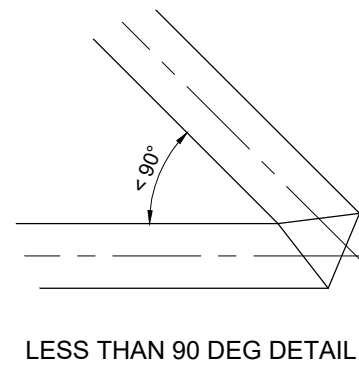

NOTE: - Number of motor(s) and location depends on curtain overall dimension
- Headbox size should allow additional 15mm for fixings bolt head

Ignis House, Houghton Avenue
Waterlooville, Hampshire
PO7 3DU, UK
Tel: +44 (0)2392 454 405
Email: info@coopersfire.com
Web: www.coopersfire.com

DRAWN:	ML	TITLE:	Coopers SmokeStop® Concertina™ - Open Typical Arrangement
CHECKED:	JR	© COOPERS FIRE LIMITED ALL RIGHTS RESERVED. THIS DESIGN MAY NOT BE REPRODUCED IN ANY MATERIAL FORM, INCLUDING ELECTRONICALLY WITHOUT THE WRITTEN PERMISSION OF THE COPYRIGHT NAMES	ALL DIMENSIONS IN MILLIMETRES UNLESS OTHERWISE STATED
APPROVED:	JR	DRG. No.	604/033/MK
		ISSUE:	2
		DATE:	15.12.2020

HEADBOX SIZE		Z (mm)	CURTAIN DIMENSION		
X (mm)	Y (mm)		L - WIDTH	DROP	ANGLE
350	225	100	Unlimited	< 4m	45° - 180°
350	300	175	Unlimited	< 6m	45° - 180°