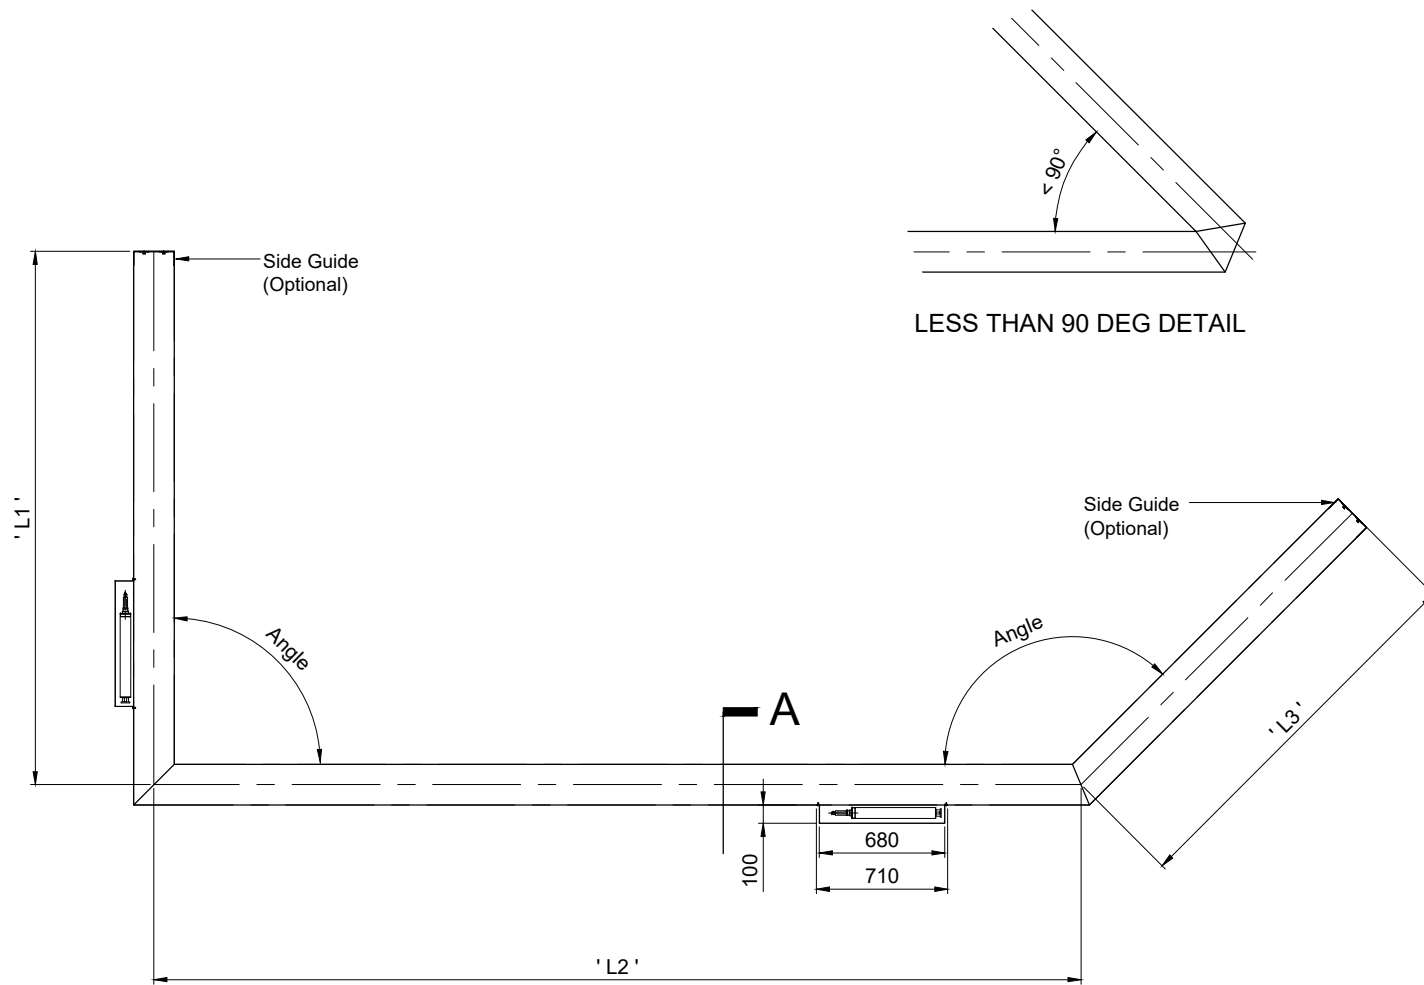

HEADBOX DETAIL

BOTTOM TRAY DETAIL SECTION A

SIDE GUIDE DETAIL (OPTIONAL)

HEADBOX SIZE		Z (mm)	CURTAIN DIMENSION		
X (mm)	Y (mm)		RADIUS	DROP	ANGLE
220	275	115	Unlimited	< 3m	45° - 180°
220	340	180	Unlimited	< 5m	45° - 180°

NOTE: -

1. Number of motor(s) and location depends on curtain overall dimension
2. Number of sides depends on radius and ceiling slot width
3. Headbox size should allow additional 15mm for fixings bolt head

SIDE GUIDE DETAIL (OPTIONAL)

HEADBOX SIZE		Z (mm)	CURTAIN DIMENSION		
X (mm)	Y (mm)		L - WIDTH	DROP	ANGLE
220	275	115	Unlimited	< 3m	45° - 180°
220	340	180	Unlimited	< 5m	45° - 180°

NOTE: - Number of motor(s) and location depends on curtain overall dimension
 - Headbox size should allow additional 15mm for fixings bolt head