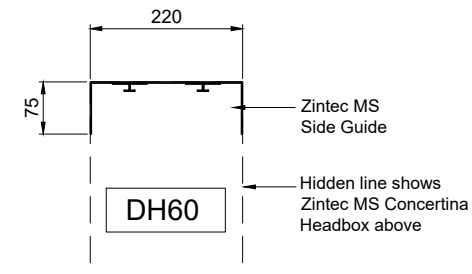

HEADBOX DETAIL

BOTTOM TRAY DETAIL SECTION A

SIDE GUIDE DETAIL (OPTIONAL)

HEADBOX SIZE		Z (mm)	CURTAIN DIMENSION		
X (mm)	Y (mm)		RADIUS	DROP	ANGLE
220	275	115	Unlimited	< 3m	45° - 180°
220	340	180	Unlimited	< 5m	45° - 180°

NOTE: -

1. Number of motor(s) and location depends on curtain overall dimension
2. Number of sides depends on radius and ceiling slot width
3. Headbox size should allow additional 15mm for fixings bolt head

SIDE GUIDE DETAIL (OPTIONAL)

HEADBOX SIZE		Z (mm)	CURTAIN DIMENSION		
X (mm)	Y (mm)		L - WIDTH	DROP	ANGLE
220	275	115	Unlimited	< 3m	45° - 180°
220	340	180	Unlimited	< 5m	45° - 180°

NOTE: - Number of motor(s) and location depends on curtain overall dimension
 - Headbox size should allow additional 15mm for fixings bolt head