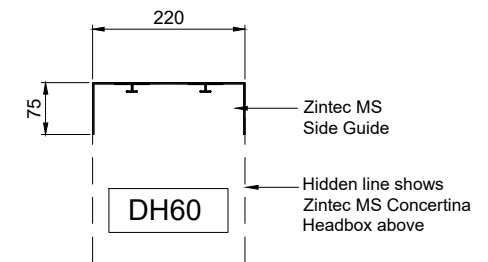

HEADBOX DETAIL

BOTTOM TRAY DETAIL SECTION A

SIDE GUIDE DETAIL (OPTIONAL)

HEADBOX SIZE		Z (mm)	CURTAIN DIMENSION		
X (mm)	Y (mm)		RADIUS	DROP	ANGLE
220	275	115	Unlimited	< 3m	45° - 180°
220	340	180	Unlimited	< 5m	45° - 180°

NOTE: -

1. Number of motor(s) and location depends on curtain overall dimension
2. Number of sides depends on radius and ceiling slot width
3. Headbox size should allow additional 15mm for fixings bolt head

SIDE GUIDE DETAIL (OPTIONAL)

HEADBOX SIZE		Z (mm)	CURTAIN DIMENSION		
X (mm)	Y (mm)		L - WIDTH	DROP	ANGLE
220	275	115	Unlimited	< 3m	45° - 180°
220	340	180	Unlimited	< 5m	45° - 180°

NOTE: - Number of motor(s) and location depends on curtain overall dimension
 - Headbox size should allow additional 15mm for fixings bolt head