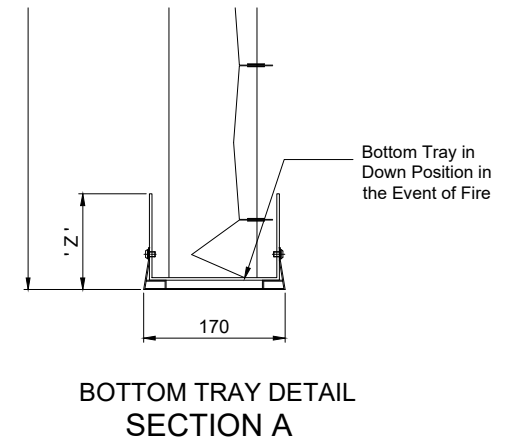

HEADBOX DETAIL

BOTTOM TRAY DETAIL SECTION A

SIDE GUIDE DETAIL (OPTIONAL)

HEADBOX SIZE		Z (mm)	CURTAIN DIMENSION		
X (mm)	Y (mm)		RADIUS	DROP	ANGLE
220	275	115	Unlimited	< 3m	45° - 180°
220	340	180	Unlimited	< 5m	45° - 180°

NOTE: -

1. Number of motor(s) and location depends on curtain overall dimension
2. Number of sides depends on radius and ceiling slot width
3. Headbox size should allow additional 15mm for fixings bolt head

SIDE GUIDE DETAIL (OPTIONAL)

HEADBOX SIZE		Z (mm)	CURTAIN DIMENSION		
X (mm)	Y (mm)		L - WIDTH	DROP	ANGLE
220	275	115	Unlimited	< 3m	45° - 180°
220	340	180	Unlimited	< 5m	45° - 180°

NOTE: - Number of motor(s) and location depends on curtain overall dimension
 - Headbox size should allow additional 15mm for fixings bolt head