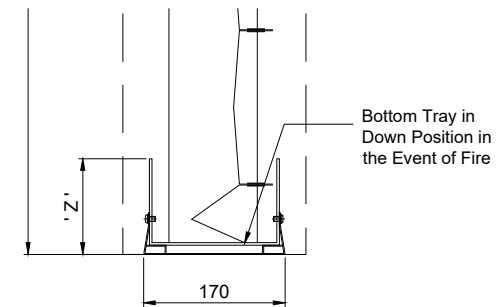

HEADBOX DETAIL

BOTTOM TRAY DETAIL SECTION A

SIDE GUIDE DETAIL (OPTIONAL)

HEADBOX SIZE		Z (mm)	CURTAIN DIMENSION		
X (mm)	Y (mm)		RADIUS	DROP	ANGLE
220	275	115	Unlimited	< 3m	45° - 180°
220	340	180	Unlimited	< 5m	45° - 180°

NOTE: -

1. Number of motor(s) and location depends on curtain overall dimension
2. Number of sides depends on radius and ceiling slot width
3. Headbox size should allow additional 15mm for fixings bolt head

SIDE GUIDE DETAIL (OPTIONAL)

HEADBOX SIZE		Z (mm)	CURTAIN DIMENSION		
X (mm)	Y (mm)		L - WIDTH	DROP	ANGLE
220	275	115	Unlimited	< 3m	45° - 180°
220	340	180	Unlimited	< 5m	45° - 180°

NOTE: - Number of motor(s) and location depends on curtain overall dimension
 - Headbox size should allow additional 15mm for fixings bolt head