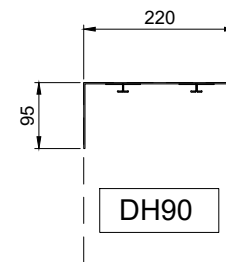

HEADBOX DETAIL

BOTTOM TRAY DETAIL SECTION A

SIDE GUIDE DETAIL (OPTIONAL)

HEADBOX SIZE		Z (mm)	CURTAIN DIMENSION		
X (mm)	Y (mm)		RADIUS	DROP	ANGLE
220	275	115	Unlimited	< 3m	45° - 180°
220	340	180	Unlimited	< 5m	45° - 180°

NOTE: -

1. Number of motor(s) and location depends on curtain overall dimension
2. Number of sides depends on radius and ceiling slot width
3. Headbox size should allow additional 15mm for fixings bolt head

SIDE GUIDE DETAIL (OPTIONAL)

HEADBOX SIZE		Z (mm)	CURTAIN DIMENSION		
X (mm)	Y (mm)		L - WIDTH	DROP	ANGLE
220	275	115	Unlimited	< 3m	45° - 180°
220	340	180	Unlimited	< 5m	45° - 180°

NOTE: - Number of motor(s) and location depends on curtain overall dimension
 - Headbox size should allow additional 15mm for fixings bolt head