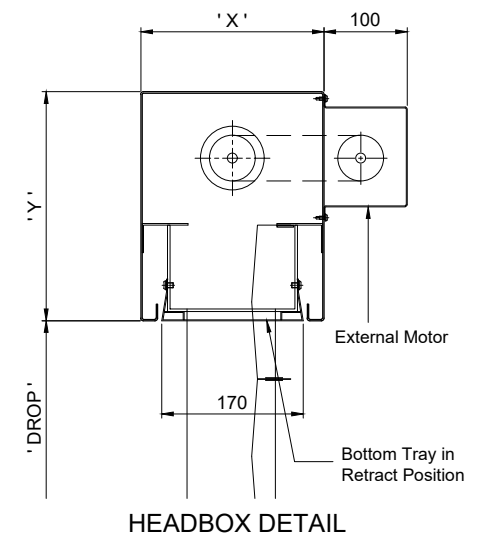

HEADBOX DETAIL

BOTTOM TRAY DETAIL SECTION A

SIDE GUIDE DETAIL (OPTIONAL)

HEADBOX SIZE		Z (mm)	CURTAIN DIMENSION		
X (mm)	Y (mm)		RADIUS	DROP	ANGLE
220	275	115	Unlimited	< 3m	45° - 180°
220	340	180	Unlimited	< 5m	45° - 180°

NOTE: -

1. Number of motor(s) and location depends on curtain overall dimension
2. Number of sides depends on radius and ceiling slot width
3. Headbox size should allow additional 15mm for fixings bolt head

SIDE GUIDE DETAIL (OPTIONAL)

HEADBOX SIZE		Z (mm)	CURTAIN DIMENSION		
X (mm)	Y (mm)		L - WIDTH	DROP	ANGLE
220	275	115	Unlimited	< 3m	45° - 180°
220	340	180	Unlimited	< 5m	45° - 180°

NOTE: - Number of motor(s) and location depends on curtain overall dimension
 - Headbox size should allow additional 15mm for fixings bolt head