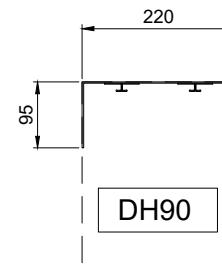

HEADBOX DETAIL

BOTTOM TRAY DETAIL SECTION A

SIDE GUIDE DETAIL (OPTIONAL)

HEADBOX SIZE		Z (mm)	CURTAIN DIMENSION		
X (mm)	Y (mm)		RADIUS	DROP	ANGLE
220	275	115	Unlimited	< 3m	45° - 180°
220	340	180	Unlimited	< 5m	45° - 180°

NOTE: -

1. Number of motor(s) and location depends on curtain overall dimension
2. Number of sides depends on radius and ceiling slot width
3. Headbox size should allow additional 15mm for fixings bolt head

SIDE GUIDE DETAIL (OPTIONAL)

HEADBOX SIZE		Z (mm)	CURTAIN DIMENSION		
X (mm)	Y (mm)		L - WIDTH	DROP	ANGLE
220	275	115	Unlimited	< 3m	45° - 180°
220	340	180	Unlimited	< 5m	45° - 180°

NOTE: - Number of motor(s) and location depends on curtain overall dimension
 - Headbox size should allow additional 15mm for fixings bolt head