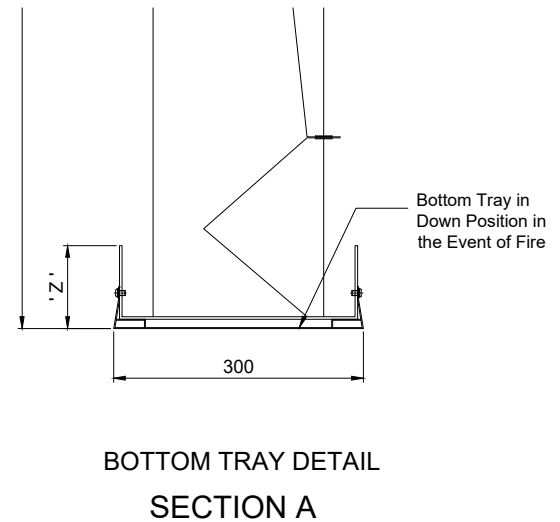

HEADBOX DETAIL

BOTTOM TRAY DETAIL SECTION A

NOTE: - Number of motor(s) and location depends on curtain overall dimension
 - Headbox size should allow additional 15mm for fixings bolt head

Ignis House, Houghton Avenue
 Waterlooville, Hampshire
 PO7 3DU, UK
 Tel: +44 (0)2392 454 405
 Email: info@coopersfire.com
 Web: www.coopersfire.com

'For 90 Min Applications Contact Coopers Fire. Size Limitation Apply'

HEADBOX SIZE		Z (mm)	CURTAIN DIMENSION		
X (mm)	Y (mm)		L - WIDTH	DROP	ANGLE
350	225	100	Unlimited	< 4m	45° - 180°
350	300	175	Unlimited	< 6m	45° - 180°