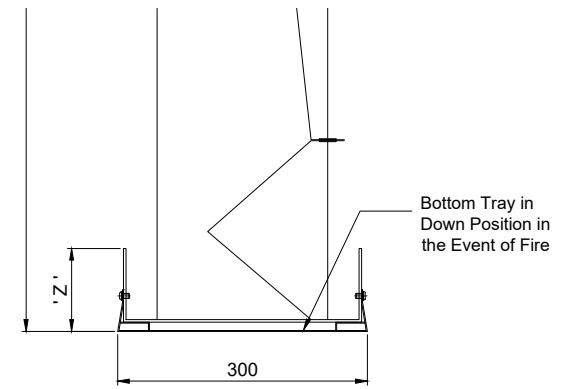

HEADBOX DETAIL

BOTTOM TRAY DETAIL SECTION A

NOTE: - Number of motor(s) and location depends on curtain overall dimension
 - Headbox size should allow additional 15mm for fixings bolt head

Ignis House, Houghton Avenue
 Waterlooville, Hampshire
 PO7 3DU, UK
 Tel: +44 (0)2392 454 405
 Email: info@coopersfire.com
 Web: www.coopersfire.com

'For 90 Min Applications Contact Coopers Fire. Size Limitation Apply'

HEADBOX SIZE		Z (mm)	CURTAIN DIMENSION		
X (mm)	Y (mm)		L - WIDTH	DROP	ANGLE
350	225	100	Unlimited	< 4m	45° - 180°
350	300	175	Unlimited	< 6m	45° - 180°