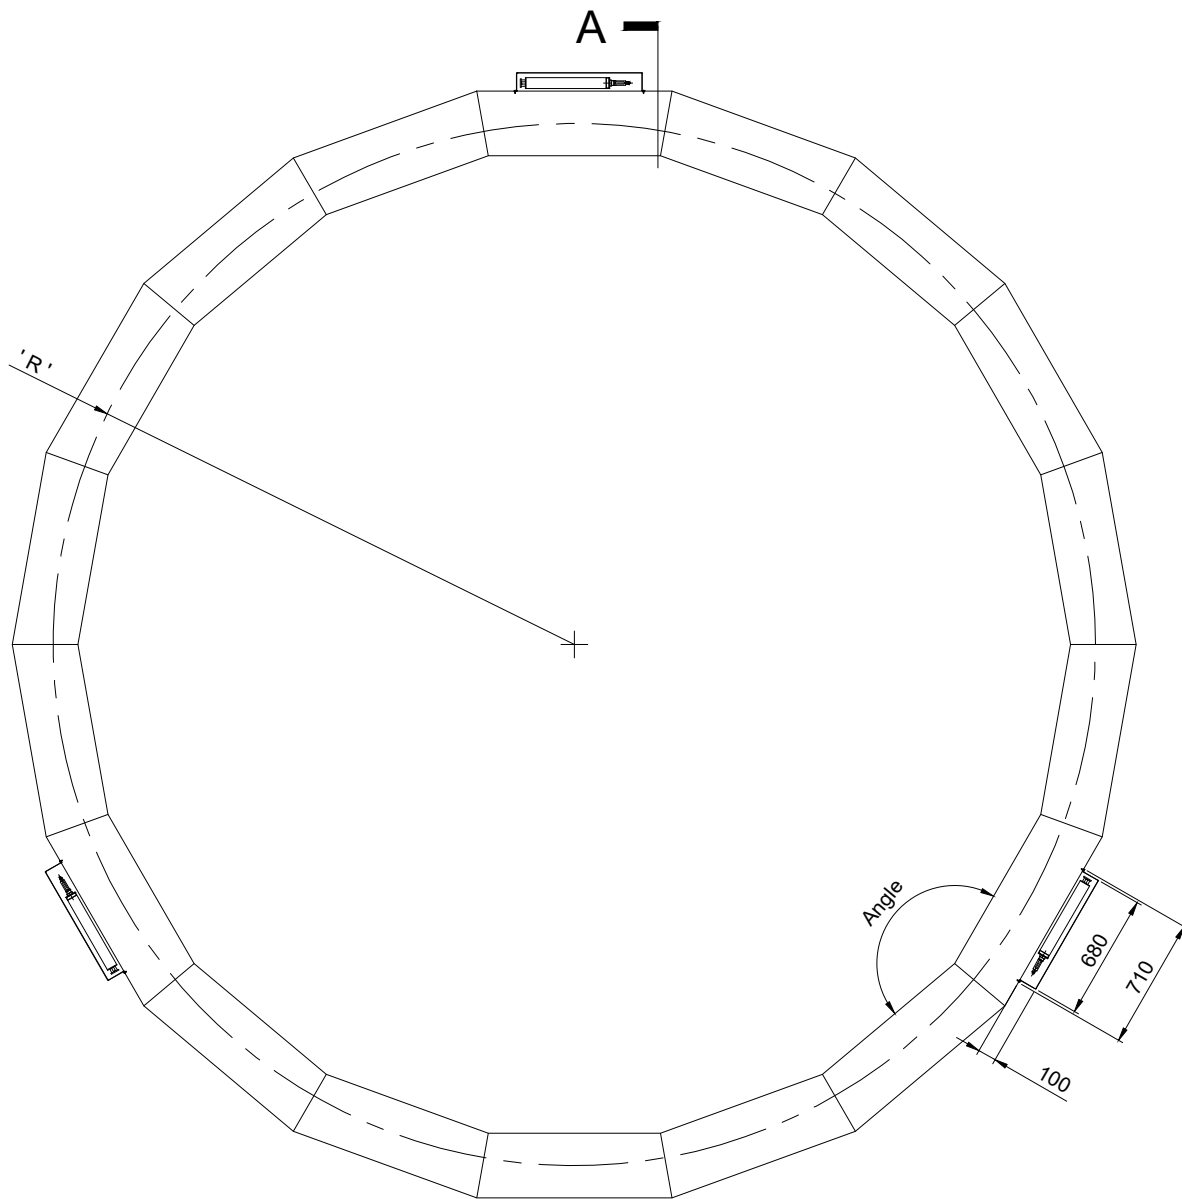

HEADBOX DETAIL

BOTTOM TRAY DETAIL SECTION A

NOTE: - Number of motor(s) and location depends on curtain overall dimension
 - Headbox size should allow additional 15mm for fixings bolt head

Ignis House, Houghton Avenue
 Waterlooville, Hampshire
 PO7 3DU, UK
 Tel: +44 (0)2392 454 405
 Email: info@coopersfire.com
 Web: www.coopersfire.com

'For 90 Min Applications Contact Coopers Fire. Size Limitation Apply'

HEADBOX SIZE		Z (mm)	CURTAIN DIMENSION		
X (mm)	Y (mm)		L - WIDTH	DROP	ANGLE
350	225	100	Unlimited	< 4m	45° - 180°
350	300	175	Unlimited	< 6m	45° - 180°

NOTE: -

1. Number of motor(s) and location depends on curtain overall dimension
2. Minimum 5 sides required
3. Number of sides depends on radius and ceiling slot width
4. Headbox size should allow additional 15mm for fixings bolt head

'For 90 Min Applications Contact Coopers Fire. Size Limitation Apply'

HEADBOX SIZE		Z (mm)	CURTAIN DIMENSION		
X (mm)	Y (mm)		RADIUS	DROP	NO OF ANGLE
350	225	100	Unlimited	< 4m	Min. 5
350	300	175	Unlimited	< 6m	Min. 5