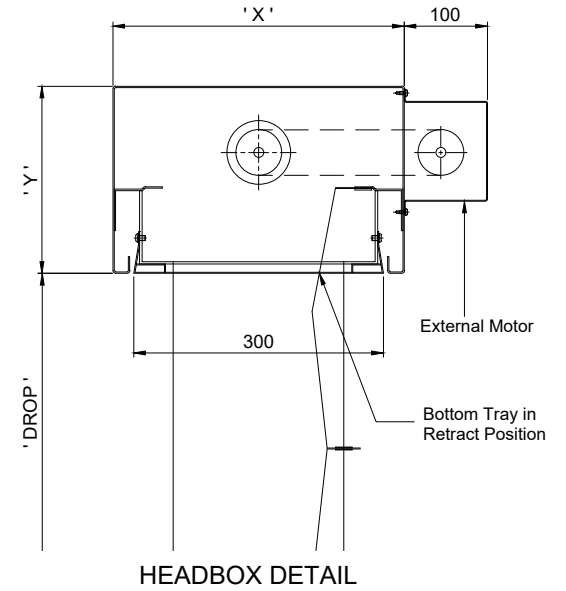

HEADBOX DETAIL

BOTTOM TRAY DETAIL SECTION A

NOTE: - Number of motor(s) and location depends on curtain overall dimension
 - Headbox size should allow additional 15mm for fixings bolt head

Ignis House, Houghton Avenue
 Waterlooville, Hampshire
 PO7 3DU, UK
 Tel: +44 (0)2392 454 405
 Email: info@coopersfire.com
 Web: www.coopersfire.com

'For 90 Min Applications Contact Coopers Fire. Size Limitation Apply'

HEADBOX SIZE		Z (mm)	CURTAIN DIMENSION		
X (mm)	Y (mm)		L - WIDTH	DROP	ANGLE
350	225	100	Unlimited	< 4m	45° - 180°
350	300	175	Unlimited	< 6m	45° - 180°

NOTE: -

1. Number of motor(s) and location depends on curtain overall dimension
2. Minimum 5 sides required
3. Number of sides depends on radius and ceiling slot width
4. Headbox size should allow additional 15mm for fixings bolt head