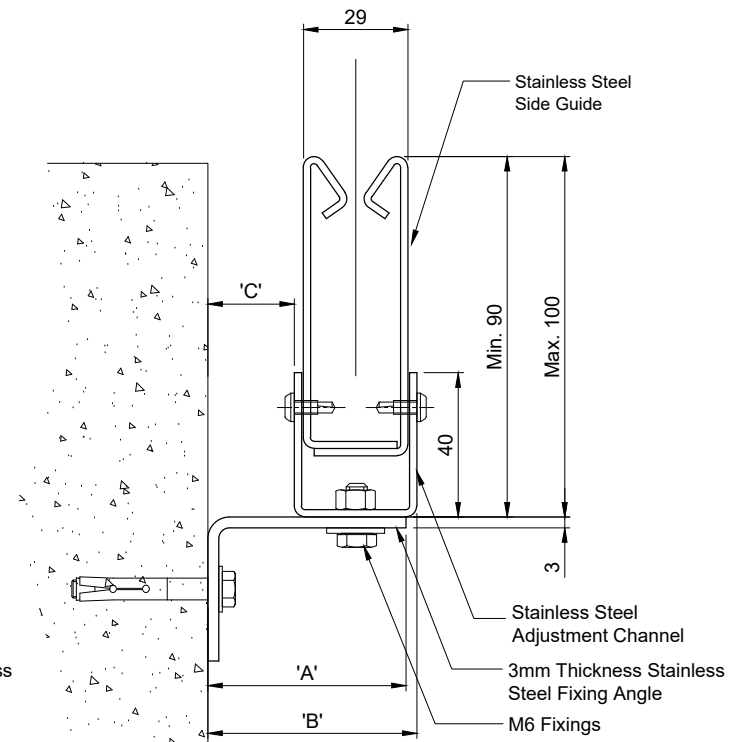

SIDE MOUNTED
SIDE GUIDE DETAILS

REVERSE MOUNTED (OPTION 1)
SIDE GUIDE DETAILS

REVERSE MOUNTED (OPTION 2)
SIDE GUIDE DETAILS

FIXING DIMENSION			
HEADBOX	'A'	'B'	'C'
FM15/20	55mm	58mm	25mm
FM18/22	55mm	58mm	25mm
FM18/26	55mm	58mm	25mm
FM18/34	55mm	58mm	25mm
FM20/40	59mm	62mm	29mm
83mm Side Guide applies to curtains under 6M drop			

Ignis House, Houghton Avenue
Waterlooville, Hampshire
PO7 3DU, UK
Tel: +44 (0)2392 454 405
Email: info@coopersfire.com
Web: www.coopersfire.com

DRAWN: ML	TITLE: 83mm FireMaster® Side Guide Fixing Configuration
CHECKED: JR	© COOPERS FIRE LIMITED ALL RIGHTS RESERVED. THIS DESIGN MAY NOT BE REPRODUCED IN ANY MATERIAL FORM, INCLUDING ELECTRONICALLY WITHOUT THE WRITTEN PERMISSION OF THE COPYRIGHT NAMES
APPROVED: JR	DRG. No. 600/137//MK
	ALL DIMENSIONS IN MILLIMETRES UNLESS OTHERWISE STATED
	ISSUE: 2
	DATE: 15.12.2020

SIDE MOUNTED
SIDE GUIDE DETAILS

REVERSE MOUNTED (OPTION 1)
SIDE GUIDE DETAILS

REVERSE MOUNTED (OPTION 2)
SIDE GUIDE DETAILS

FIXING DIMENSION			
HEADBOX	'A'	'B'	'C'
FM15/20	55mm	58mm	25mm
FM18/22	55mm	58mm	25mm
FM18/26	55mm	58mm	25mm
FM18/34	55mm	58mm	25mm
FM20/40	59mm	62mm	29mm
116mm Side Guide applies to curtains over 6M drop			