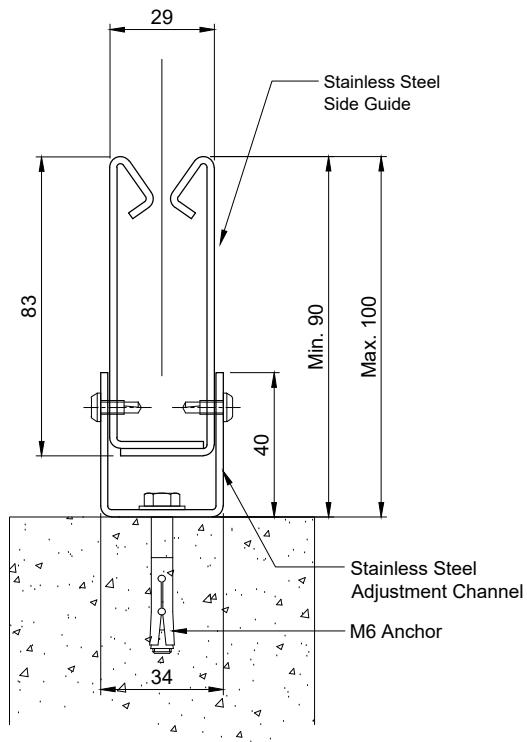

SIDE MOUNTED
SIDE GUIDE DETAILS

REVERSE MOUNTED (OPTION 1)
SIDE GUIDE DETAILS

REVERSE MOUNTED (OPTION 2)
SIDE GUIDE DETAILS

FIXING DIMENSION			
HEADBOX	'A'	'B'	'C'
FM15/20	55mm	58mm	25mm
FM18/22	55mm	58mm	25mm
FM18/26	55mm	58mm	25mm
FM18/34	55mm	58mm	25mm
FM20/40	59mm	62mm	29mm
83mm Side Guide applies to curtains under 6M drop			

Ignis House, Houghton Avenue
Waterlooville, Hampshire
PO7 3DU, UK
Tel: +44 (0)2392 454 405
Email: info@coopersfire.com
Web: www.coopersfire.com

DRAWN: ML	TITLE: 83mm FireMaster® Side Guide Fixing Configuration
CHECKED: JR	© COOPERS FIRE LIMITED ALL RIGHTS RESERVED. THIS DESIGN MAY NOT BE REPRODUCED IN ANY MATERIAL FORM, INCLUDING ELECTRONICALLY WITHOUT THE WRITTEN PERMISSION OF THE COPYRIGHT NAMES
APPROVED: JR	DRG. No. 600/137//MK
	ALL DIMENSIONS IN MILLIMETRES UNLESS OTHERWISE STATED
	ISSUE: 2
	DATE: 15.12.2020

SIDE MOUNTED
SIDE GUIDE DETAILS

REVERSE MOUNTED (OPTION 1)
SIDE GUIDE DETAILS

REVERSE MOUNTED (OPTION 2)
SIDE GUIDE DETAILS

FIXING DIMENSION			
HEADBOX	'A'	'B'	'C'
FM15/20	55mm	58mm	25mm
FM18/22	55mm	58mm	25mm
FM18/26	55mm	58mm	25mm
FM18/34	55mm	58mm	25mm
FM20/40	59mm	62mm	29mm
116mm Side Guide applies to curtains over 6M drop			