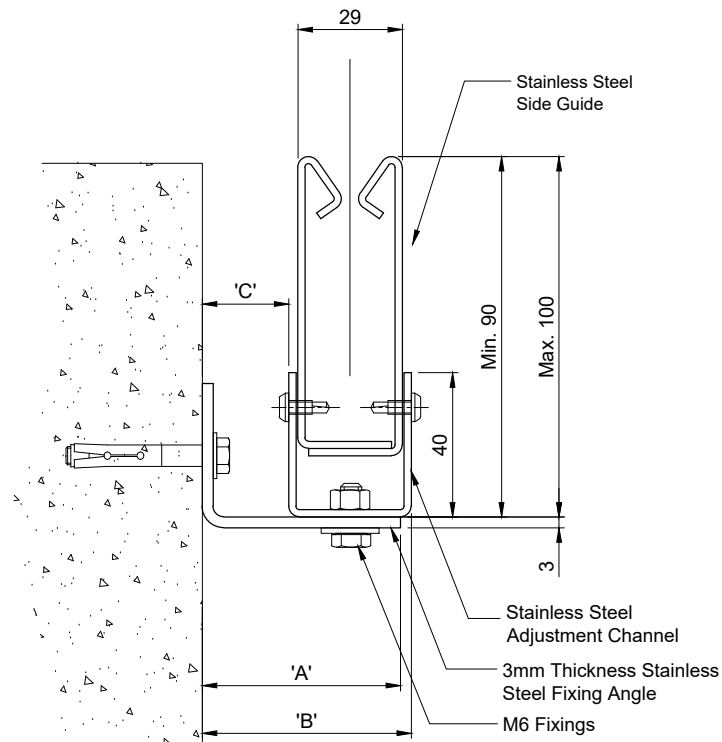

SIDE MOUNTED
SIDE GUIDE DETAILS

REVERSE MOUNTED (OPTION 1)
SIDE GUIDE DETAILS

REVERSE MOUNTED (OPTION 2)
SIDE GUIDE DETAILS

FIXING DIMENSION			
HEADBOX	'A'	'B'	'C'
FM15/20	55mm	58mm	25mm
FM18/22	55mm	58mm	25mm
FM18/26	55mm	58mm	25mm
FM18/34	55mm	58mm	25mm
FM20/40	59mm	62mm	29mm
83mm Side Guide applies to curtains under 6M drop			

Ignis House, Houghton Avenue
Waterlooville, Hampshire
PO7 3DU, UK
Tel: +44 (0)2392 454 405
Email: info@coopersfire.com
Web: www.coopersfire.com

DRAWN: ML	TITLE: 83mm FireMaster® Side Guide Fixing Configuration
CHECKED: JR	© COOPERS FIRE LIMITED ALL RIGHTS RESERVED. THIS DESIGN MAY NOT BE REPRODUCED IN ANY MATERIAL FORM, INCLUDING ELECTRONICALLY WITHOUT THE WRITTEN PERMISSION OF THE COPYRIGHT NAMES
APPROVED: JR	DRG. No. 600/137//MK
	ALL DIMENSIONS IN MILLIMETRES UNLESS OTHERWISE STATED
	ISSUE: 2
	DATE: 15.12.2020

SIDE MOUNTED
SIDE GUIDE DETAILS

REVERSE MOUNTED (OPTION 1)
SIDE GUIDE DETAILS

REVERSE MOUNTED (OPTION 2)
SIDE GUIDE DETAILS

FIXING DIMENSION			
HEADBOX	'A'	'B'	'C'
FM15/20	55mm	58mm	25mm
FM18/22	55mm	58mm	25mm
FM18/26	55mm	58mm	25mm
FM18/34	55mm	58mm	25mm
FM20/40	59mm	62mm	29mm
116mm Side Guide applies to curtains over 6M drop			