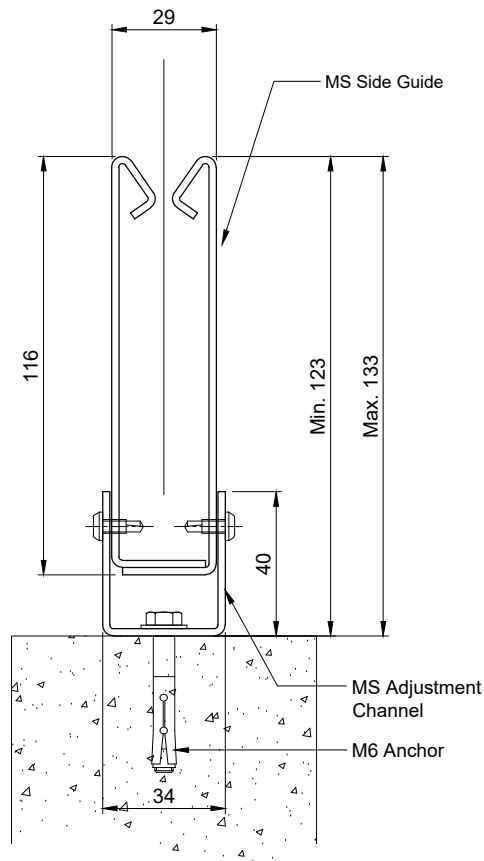

SIDE MOUNTED
SIDE GUIDE DETAILS

REVERSE MOUNTED (OPTION 1)
SIDE GUIDE DETAILS

REVERSE MOUNTED (OPTION 2)
SIDE GUIDE DETAILS

FIXING DIMENSION			
HEADBOX	'A'	'B'	'C'
FM15/20	55mm	58mm	25mm
FM18/22	55mm	58mm	25mm
FM18/26	55mm	58mm	25mm
FM18/34	55mm	58mm	25mm
FM20/40	59mm	62mm	29mm
83mm Side Guide applies to curtains under 6M drop			

Ignis House, Houghton Avenue
Waterlooville, Hampshire
PO7 3DU, UK

Tel: +44 (0)2392 454 405

Email: info@coopersfire.com
Web: www.coopersfire.com

DRAWN:	ML	TITLE:	83mm FireMaster® Side Guide Fixing Configuration (Stainless Steel)
CHECKED:	JR	© COOPERS FIRE LIMITED ALL RIGHTS RESERVED. THIS DESIGN MAY NOT BE REPRODUCED IN ANY MATERIAL FORM, INCLUDING ELECTRONICALLY WITHOUT THE WRITTEN PERMISSION OF THE COPYRIGHT NAMES	ALL DIMENSIONS IN MILLIMETRES UNLESS OTHERWISE STATED
APPROVED:	JR	DRG. No.	600/619//MK
		ISSUE:	1
		DATE:	16.12.2020

SIDE MOUNTED
SIDE GUIDE DETAILS

REVERSE MOUNTED (OPTION 1)
SIDE GUIDE DETAILS

REVERSE MOUNTED (OPTION 2)
SIDE GUIDE DETAILS

FIXING DIMENSION			
HEADBOX	'A'	'B'	'C'
FM15/20	55mm	58mm	25mm
FM18/22	55mm	58mm	25mm
FM18/26	55mm	58mm	25mm
FM18/34	55mm	58mm	25mm
FM20/40	59mm	62mm	29mm
116mm Side Guide applies to curtains over 6M drop			