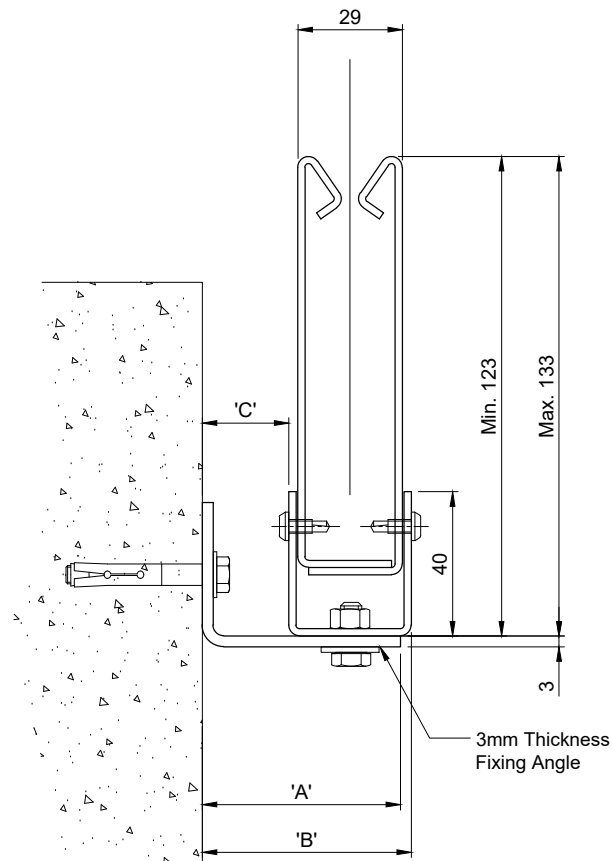

SIDE MOUNTED
SIDE GUIDE DETAILS

REVERSE MOUNTED (OPTION 1)
SIDE GUIDE DETAILS

REVERSE MOUNTED (OPTION 2)
SIDE GUIDE DETAILS

FIXING DIMENSION			
HEADBOX	'A'	'B'	'C'
FM15/20	55mm	58mm	25mm
FM18/22	55mm	58mm	25mm
FM18/26	55mm	58mm	25mm
FM18/34	55mm	58mm	25mm
FM20/40	59mm	62mm	29mm
83mm Side Guide applies to curtains under 6M drop			

Ignis House, Houghton Avenue
Waterlooville, Hampshire
PO7 3DU, UK

Tel: +44 (0)2392 454 405

Email: info@coopersfire.com
Web: www.coopersfire.com

DRAWN:	ML	TITLE:	83mm FireMaster® Side Guide Fixing Configuration (Stainless Steel)
CHECKED:	JR	© COOPERS FIRE LIMITED ALL RIGHTS RESERVED. THIS DESIGN MAY NOT BE REPRODUCED IN ANY MATERIAL FORM, INCLUDING ELECTRONICALLY WITHOUT THE WRITTEN PERMISSION OF THE COPYRIGHT NAMES	ALL DIMENSIONS IN MILLIMETRES UNLESS OTHERWISE STATED
APPROVED:	JR	DRG. No.	600/619//MK
		ISSUE:	1
		DATE:	16.12.2020

SIDE MOUNTED
SIDE GUIDE DETAILS

REVERSE MOUNTED (OPTION 1)
SIDE GUIDE DETAILS

REVERSE MOUNTED (OPTION 2)
SIDE GUIDE DETAILS

FIXING DIMENSION			
HEADBOX	'A'	'B'	'C'
FM15/20	55mm	58mm	25mm
FM18/22	55mm	58mm	25mm
FM18/26	55mm	58mm	25mm
FM18/34	55mm	58mm	25mm
FM20/40	59mm	62mm	29mm
116mm Side Guide applies to curtains over 6M drop			