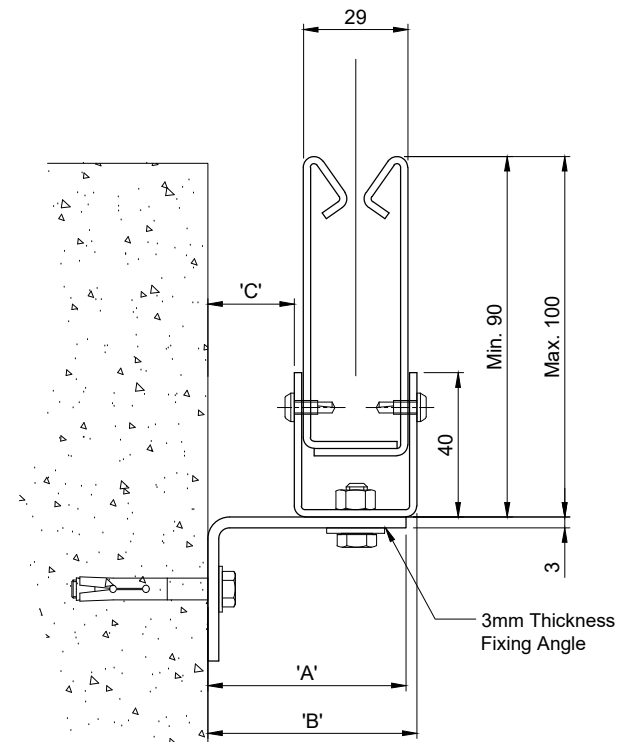

SIDE MOUNTED
SIDE GUIDE DETAILS

REVERSE MOUNTED (OPTION 1)
SIDE GUIDE DETAILS

REVERSE MOUNTED (OPTION 2)
SIDE GUIDE DETAILS

FIXING DIMENSION			
HEADBOX	'A'	'B'	'C'
FM15/20	55mm	58mm	25mm
FM18/22	55mm	58mm	25mm
FM18/26	55mm	58mm	25mm
FM18/34	55mm	58mm	25mm
FM20/40	59mm	62mm	29mm
83mm Side Guide applies to curtains under 6M drop			

Ignis House, Houghton Avenue
Waterlooville, Hampshire
PO7 3DU, UK
Tel: +44 (0)2392 454 405
Email: info@coopersfire.com
Web: www.coopersfire.com

DRAWN: ML	TITLE: 83mm FireMaster® Side Guide Fixing Configuration
CHECKED: JR	© COOPERS FIRE LIMITED ALL RIGHTS RESERVED. THIS DESIGN MAY NOT BE REPRODUCED IN ANY MATERIAL FORM, INCLUDING ELECTRONICALLY WITHOUT THE WRITTEN PERMISSION OF THE COPYRIGHT NAMES
APPROVED: JR	DRG. No. 600/137//MK
	ALL DIMENSIONS IN MILLIMETRES UNLESS OTHERWISE STATED
	ISSUE: 2
	DATE: 15.12.2020

SIDE MOUNTED
SIDE GUIDE DETAILS

REVERSE MOUNTED (OPTION 1)
SIDE GUIDE DETAILS

REVERSE MOUNTED (OPTION 2)
SIDE GUIDE DETAILS

FIXING DIMENSION			
HEADBOX	'A'	'B'	'C'
FM15/20	55mm	58mm	25mm
FM18/22	55mm	58mm	25mm
FM18/26	55mm	58mm	25mm
FM18/34	55mm	58mm	25mm
FM20/40	59mm	62mm	29mm
116mm Side Guide applies to curtains over 6M drop			