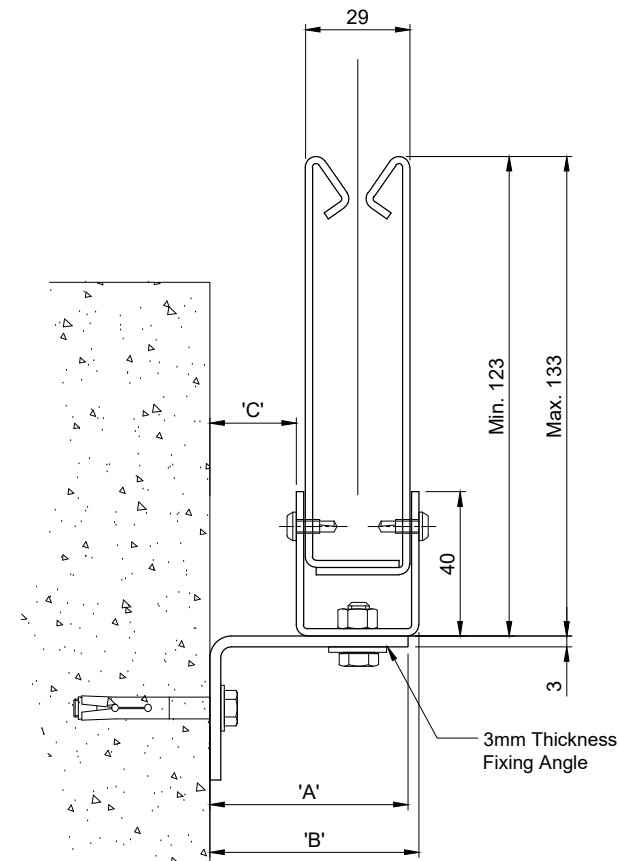

SIDE MOUNTED
SIDE GUIDE DETAILS

REVERSE MOUNTED (OPTION 1)
SIDE GUIDE DETAILS

REVERSE MOUNTED (OPTION 2)
SIDE GUIDE DETAILS

FIXING DIMENSION			
HEADBOX	'A'	'B'	'C'
FM15/20	55mm	58mm	25mm
FM18/22	55mm	58mm	25mm
FM18/26	55mm	58mm	25mm
FM18/34	55mm	58mm	25mm
FM20/40	59mm	62mm	29mm
83mm Side Guide applies to curtains under 6M drop			

Ignis House, Houghton Avenue
Waterlooville, Hampshire
PO7 3DU, UK

Tel: +44 (0)2392 454 405

Email: info@coopersfire.com
Web: www.coopersfire.com

DRAWN:	ML	TITLE:	83mm FireMaster® Side Guide Fixing Configuration (Stainless Steel)
CHECKED:	JR	© COOPERS FIRE LIMITED ALL RIGHTS RESERVED. THIS DESIGN MAY NOT BE REPRODUCED IN ANY MATERIAL FORM, INCLUDING ELECTRONICALLY WITHOUT THE WRITTEN PERMISSION OF THE COPYRIGHT NAMES	ALL DIMENSIONS IN MILLIMETRES UNLESS OTHERWISE STATED
APPROVED:	JR	DRG. No.	600/619//MK
		ISSUE:	1
		DATE:	16.12.2020

SIDE MOUNTED
SIDE GUIDE DETAILS

REVERSE MOUNTED (OPTION 1)
SIDE GUIDE DETAILS

REVERSE MOUNTED (OPTION 2)
SIDE GUIDE DETAILS

FIXING DIMENSION			
HEADBOX	'A'	'B'	'C'
FM15/20	55mm	58mm	25mm
FM18/22	55mm	58mm	25mm
FM18/26	55mm	58mm	25mm
FM18/34	55mm	58mm	25mm
FM20/40	59mm	62mm	29mm
116mm Side Guide applies to curtains over 6M drop			