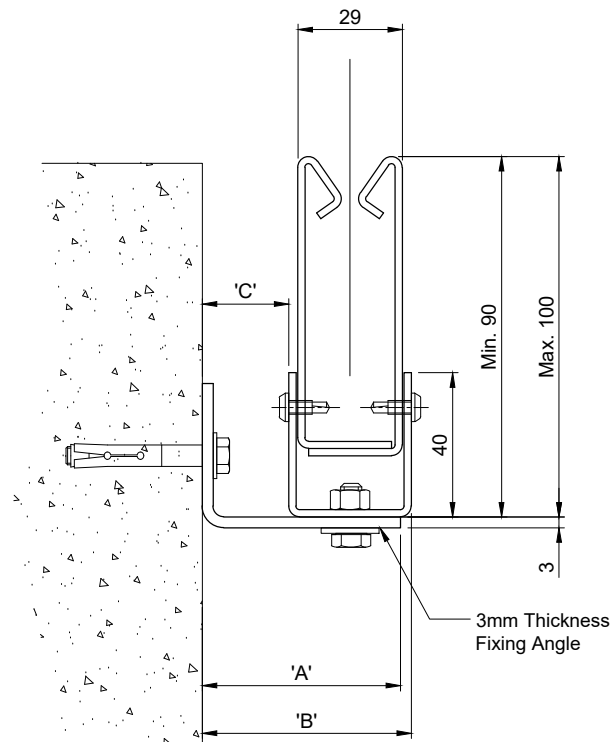

SIDE MOUNTED
SIDE GUIDE DETAILS

REVERSE MOUNTED (OPTION 1)
SIDE GUIDE DETAILS

REVERSE MOUNTED (OPTION 2)
SIDE GUIDE DETAILS

FIXING DIMENSION			
HEADBOX	'A'	'B'	'C'
FM15/20	55mm	58mm	25mm
FM18/22	55mm	58mm	25mm
FM18/26	55mm	58mm	25mm
FM18/34	55mm	58mm	25mm
FM20/40	59mm	62mm	29mm
83mm Side Guide applies to curtains under 6M drop			

Ignis House, Houghton Avenue
Waterlooville, Hampshire
PO7 3DU, UK
Tel: +44 (0)2392 454 405
Email: info@coopersfire.com
Web: www.coopersfire.com

DRAWN: ML	TITLE: 83mm FireMaster® Side Guide Fixing Configuration
CHECKED: JR	© COOPERS FIRE LIMITED ALL RIGHTS RESERVED. THIS DESIGN MAY NOT BE REPRODUCED IN ANY MATERIAL FORM, INCLUDING ELECTRONICALLY WITHOUT THE WRITTEN PERMISSION OF THE COPYRIGHT NAMES
APPROVED: JR	DRG. No. 600/137//MK
	ALL DIMENSIONS IN MILLIMETRES UNLESS OTHERWISE STATED
	ISSUE: 2
	DATE: 15.12.2020

SIDE MOUNTED
SIDE GUIDE DETAILS

REVERSE MOUNTED (OPTION 1)
SIDE GUIDE DETAILS

REVERSE MOUNTED (OPTION 2)
SIDE GUIDE DETAILS

FIXING DIMENSION			
HEADBOX	'A'	'B'	'C'
FM15/20	55mm	58mm	25mm
FM18/22	55mm	58mm	25mm
FM18/26	55mm	58mm	25mm
FM18/34	55mm	58mm	25mm
FM20/40	59mm	62mm	29mm
116mm Side Guide applies to curtains over 6M drop			