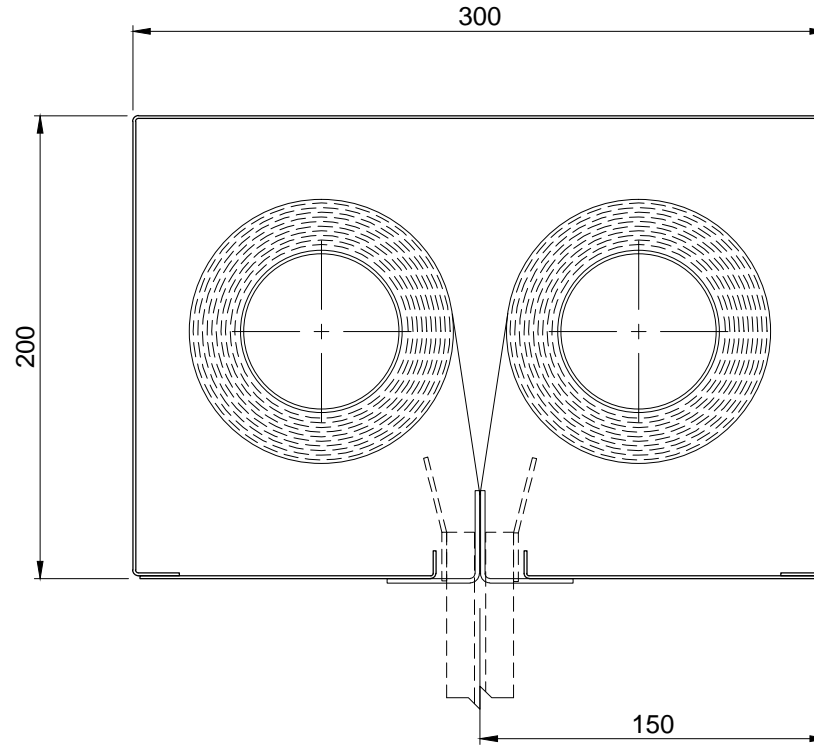

Product	Max Width	Max Drop	Fabric
FM	Unlimited*	6.0 metres	EFP™ 4/1000/PU
FM	27.5 metres*	6.0 metres	EFP™ A1
FMP	n/a	n/a	EFP™ 2/1000/DGI

Edward House, Penner Road,
Havant, Hampshire, PO9 1QZ, UK
Tel: +44 (0)2392 454 405
Email: info@coopersfire.com
Web: www.coopersfire.com

DRAWN:	TITLE:	
ML	FireMaster® Fire Curtain 300 x 200 Headbox Details - TBar	
CHECKED:	© 1997-2018 COOPERS FIRE LIMITED ALL RIGHTS RESERVED. THIS DESIGN MAY NOT BE REPRODUCED IN ANY MATERIAL FORM, INCLUDING ELECTRONICALLY WITHOUT THE WRITTEN PERMISSION OF THE COPYRIGHT NAMES	ALL DIMENSIONS IN MILLIMETRES UNLESS OTHERWISE STATED
JR	DRG. No.	ISSUE: 1
APPROVED:	606/281/MK	DATE: 22.06.2018
JR		

NOTE: -
* Unlimited width with overlap join, maximum 5m per roller
Headbox size should allow additional min. 15mm for fixings bolt head
Sizes outside these standards - please contact Coopers