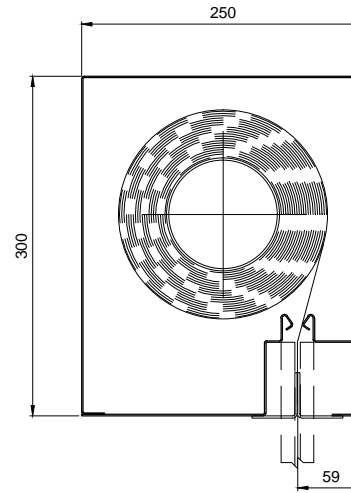

NOTE: -

- * Unlimited width with overlap join, maximum 5m per roller
- ** Unlimited width with overlap join, maximum 4m per roller
- Headbox size should allow additional min. 15mm for fixings bolt head
- Sizes outside these standards - please contact Coopers

FIREMASTER®/FIREMASTER® PLUS² FIRE CURTAIN WITH SMOKE SEAL HEADBOX CONFIGURATION SECTIONS

FM 15/20/SS
FMP 15/20/SS

FM 18/22/SS
FMP 18/22/SS

FM 18/26/SS
FMP 18/26/SS

FM 25/30/SS
FMP 25/30/SS

FMP 30/34/SS

Product	Max Width	Max Drop	Fabric
FM	5 metres	3.5 metres	EFP™ A1
FMP	4 metres	2.5 metres	EFP™ 2/1000/DGI

Product	Max Width	Max Drop	Fabric
FM	5 metres	4.5 metres	EFP™ A1
FMP	4 metres	3.0 metres	EFP™ 2/1000/DGI

Product	Max Width	Max Drop	Fabric
FM	5 metres	6.0 metres	EFP™ A1
FMP	4 metres	4.0 metres	EFP™ 2/1000/DGI

NOTE: -
* Unlimited width with overlap join, maximum 5m per roller
Headbox size should allow additional min. 15mm for fixings bolt head
Sizes outside these standards - please contact Coopers

HEADBOX SIZE		OVERALL DIMENSION		
X (mm)	Y (mm)	W	D	A (mm)
150	200	< 5m	< 4m	90 - 100
180	220	< 5m	< 6m	90 - 100
180	260	< 5m	< 8m	123 - 133