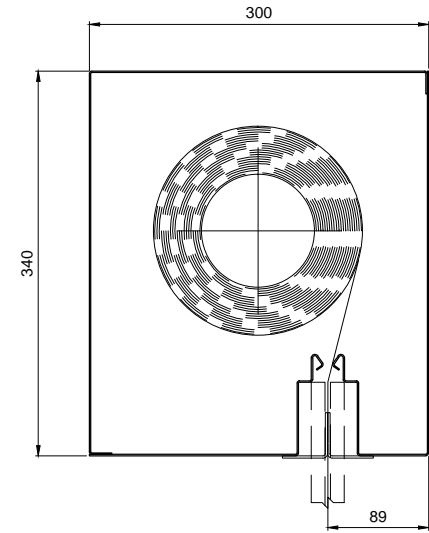

NOTE: -

- * Unlimited width with overlap join, maximum 5m per roller
- ** Unlimited width with overlap join, maximum 4m per roller
- Headbox size should allow additional min. 15mm for fixings bolt head
- Sizes outside these standards - please contact Coopers

FIREMASTER®/FIREMASTER® PLUS² FIRE CURTAIN WITH SMOKE SEAL HEADBOX CONFIGURATION SECTIONS

FM 15/20/SS
FMP 15/20/SS

FM 18/22/SS
FMP 18/22/SS

FM 18/26/SS
FMP 18/26/SS

FM 25/30/SS
FMP 25/30/SS

FMP 30/34/SS

Product	Max Width	Max Drop	Fabric
FM	5 metres	3.5 metres	EFP™ A1
FMP	4 metres	2.5 metres	EFP™ 2/1000/DGI

Product	Max Width	Max Drop	Fabric
FM	5 metres	4.5 metres	EFP™ A1
FMP	4 metres	3.0 metres	EFP™ 2/1000/DGI

Product	Max Width	Max Drop	Fabric
FM	5 metres	6.0 metres	EFP™ A1
FMP	4 metres	4.0 metres	EFP™ 2/1000/DGI