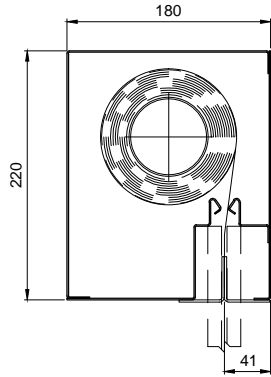

FM 18/22/SS
FMP 18/22/SS