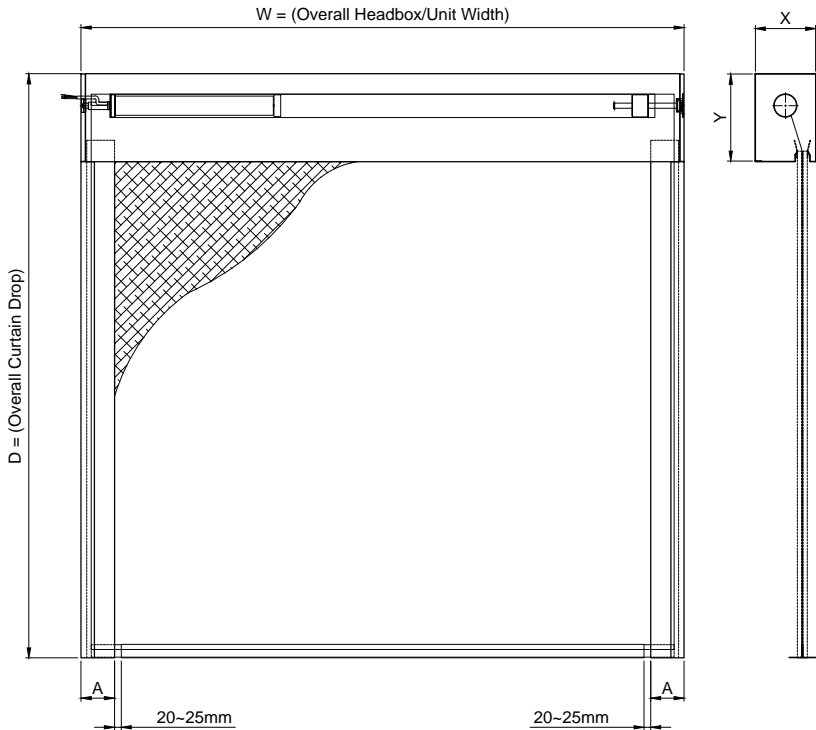

* SIZES GREATER THAN STATED PLEASE CONTACT COOPERS

FM 30/20

Side Guide

Product	Max Width	Max Drop	Fabric
FM	Unlimited*	6.0 metres	EFP™ 4/1000/PU
FM	27.5 metres*	6.0 metres	EFP™ A1
FMP	n/a	n/a	EFP™ 2/1000/DGI

NOTE: -
* Unlimited width with overlap join, maximum 5m per roller
Headbox size should allow additional min. 15mm for fixings bolt head
Sizes outside these standards - please contact Coopers

HEADBOX SIZE		OVERALL DIMENSION		
X (mm)	Y (mm)	W	D	A (mm)
150	200	< 5m	< 4m	90 - 100
180	220	< 5m	< 6m	90 - 100
180	260	< 5m	< 8m	123 - 133