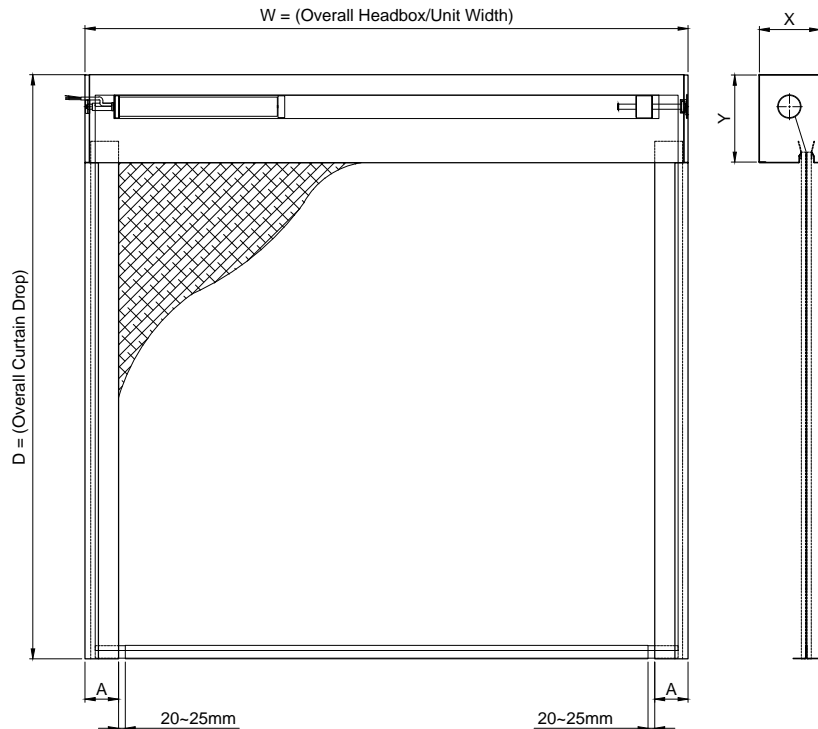

HEADBOX SIZE		OVERALL DIMENSION		
X (mm)	Y (mm)	W	D	A (mm)
180	340	27.5m*	< 4m	90 - 100
200	400	27.5m**	< 8m	123 - 133

Edward House, Penner Road,
Havant, Hampshire, PO9 1QZ, UK
Tel: +44 (0)2392 454 405
Email: info@coopersfire.com
Web: www.coopersfire.com

NOTE: -

- * Unlimited width with overlap join, maximum 5m per roller
- ** Unlimited width with overlap join, maximum 4m per roller
- Headbox size should allow additional min. 15mm for fixings bolt head
- Sizes outside these standards - please contact Coopers

HEADBOX		OVERALL DIMENSION		
X (mm)	Y (mm)	W	D	A (mm)
150	200	< 5m	< 3.5m	90 - 100
180	220	< 5m	< 4.5m	90 - 100
180	260	< 5m	< 6.0m	90 - 100
250	300	< 5m	< 6.0m	90 - 100

Edward House, Penner Road,
Havant, Hampshire, PO9 1QZ, UK
Tel: +44 (0)2392 454 405
Email: info@coopersfire.com
Web: www.coopersfire.com

NOTE: -
SIZES OUTSIDE THESE STANDARDS - PLEASE CONTACT COOPERS

HEADBOX SIZE		OVERALL DIMENSION		
X (mm)	Y (mm)	W	D	A (mm)
150	200	< 5m	< 4m	90 - 100
180	220	< 5m	< 6m	90 - 100
180	260	< 5m	< 8m	123 - 133