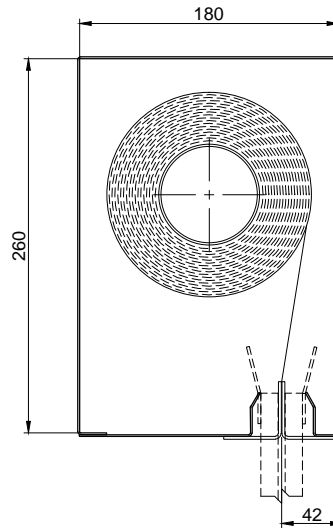

FIREMASTER® FIRE CURTAIN STANDARD HEADBOX SECTIONS

SINGLE ROLLER UNITS

MULTIPLE ROLLER UNITS

FM 15/20

FM 18/22

FM 18/26

FM 18/34

Product	Max Width	Max Drop	Fabric
FM	5m	4.0m	EFP™ 4/1000/PU
FM	5m	4.0m	EFP™ A1

Product	Max Width	Max Drop	Fabric
FM	5m	6.0m	EFP™ 4/1000/PU
FM	5m	6.0m	EFP™ A1

Product	Max Width	Max Drop	Fabric
FM	5m	8.0m	EFP™ 4/1000/PU
FM	5m	8.0m	EFP™ A1

Product	Max Width	Max Drop	Fabric
FM	Unlimited*	4.0m	EFP™ 4/1000/PU
FM	27.5m*	4.0m	EFP™ A1

Product	Max Width	Max Drop	Fabric
FM	Unlimited**	8.0m	EFP™ 4/1000/PU
FM	27.5m**	8.0m	EFP™ A1

Edward House, Penner Road,
Havant, Hampshire, PO9 1QZ, UK
Tel: +44 (0)2392 454 405
Email: info@coopersfire.com
Web: www.coopersfire.com

DRAWN: ML	TITLE: FireMaster® Fire Curtain Headbox/Size Configuration - TBar	
CHECKED: JR	© 1997-2018 COOPERS FIRE LIMITED ALL RIGHTS RESERVED. THIS DESIGN MAY NOT BE REPRODUCED IN ANY MATERIAL FORM, INCLUDING ELECTRONICALLY WITHOUT THE WRITTEN PERMISSION OF THE COPYRIGHT NAMES	ALL DIMENSIONS IN MILLIMETRES UNLESS OTHERWISE STATED
APPROVED: JR	DRG. No. 600/264/MK	ISSUE: 1 DATE: 22.06.2018

NOTE: -

- Unlimited width with overlap join, maximum 5m per roller
- ** Unlimited width with overlap join, maximum 4m per roller
- Headbox size should allow additional min. 15mm for fixings bolt head
- Sizes outside these standards - please contact Coopers