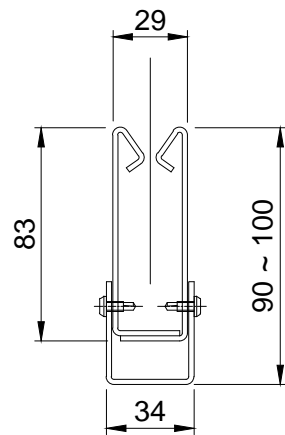

FM 30/20

Side Guide