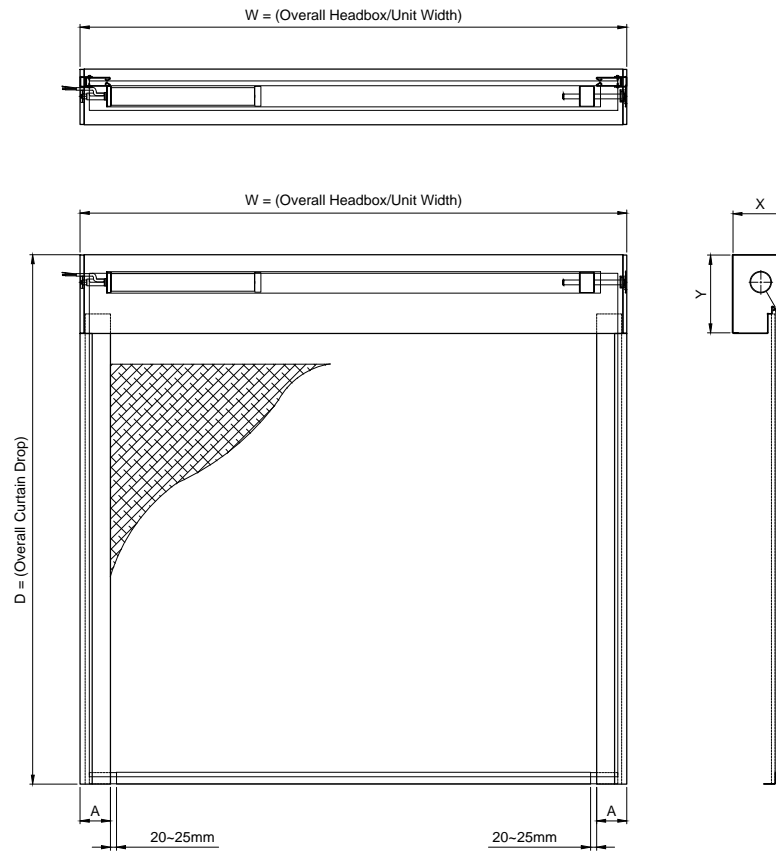

HEADBOX		OVERALL DIMENSION		
X (mm)	Y (mm)	W	D	A (mm)
150	200	< 5m	< 3.5m	90 - 100
180	220	< 5m	< 4.5m	90 - 100
180	260	< 5m	< 6.0m	90 - 100
250	300	< 5m	< 6.0m	90 - 100

Edward House, Penner Road,
Havant, Hampshire, PO9 1QZ, UK
Tel: +44 (0)2392 454 405
Email: info@coopersfire.com
Web: www.coopersfire.com

DRAWN: ML	TITLE: FireMaster® with Smoke Seal Matrix of Sizes (EFP™ A1) - Tbar	
CHECKED: JR	© 1997-2018 COOPERS FIRE LIMITED ALL RIGHTS RESERVED. THIS DESIGN MAY NOT BE REPRODUCED IN ANY MATERIAL FORM, INCLUDING ELECTRONICALLY WITHOUT THE WRITTEN PERMISSION OF THE COPYRIGHT NAMES	ALL DIMENSIONS IN MILLIMETRES UNLESS OTHERWISE STATED
APPROVED: JR	DRG. No. 606/335/MK	ISSUE: 1 DATE: 04.07.2018

NOTE: -
SIZES OUTSIDE THESE STANDARDS - PLEASE CONTACT COOPERS