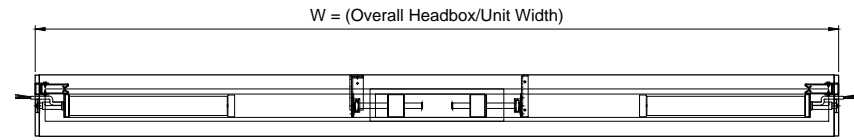

HEADBOX SIZE		OVERALL DIMENSION		
X (mm)	Y (mm)	W	D	A (mm)
150	200	< 5m	< 4m	90 - 100
180	220	< 5m	< 6m	90 - 100
180	260	< 5m	< 8m	123 - 133

HEADBOX SIZE		OVERALL DIMENSION		
X (mm)	Y (mm)	W	D	A (mm)
180	340	Unlimited*	< 4m	90 - 100
200	400	Unlimited**	< 8m	123 - 133

Edward House, Penner Road,
Havant, Hampshire, PO9 1QZ, UK
Tel: +44 (0)2392 454 405
Email: info@coopersfire.com
Web: www.coopersfire.com

DRAWN: ML	TITLE: FireMaster® Fire Curtain Matrix of Sizes - TBar (EFP™ 4/1000/PU)	
CHECKED: JR	© 1997-2018 COOPERS FIRE LIMITED ALL RIGHTS RESERVED. THIS DESIGN MAY NOT BE REPRODUCED IN ANY MATERIAL FORM, INCLUDING ELECTRONICALLY WITHOUT THE WRITTEN PERMISSION OF THE COPYRIGHT NAMES	ALL DIMENSIONS IN MILLIMETRES UNLESS OTHERWISE STATED
APPROVED: JR	DRG. No. 606/332/MK	ISSUE: 1 DATE: 22.06.2018

NOTE: -

- Unlimited width with overlap joint, maximum 5m per roller
- ** Unlimited width with overlap joint, maximum 4m per roller
- Headbox size should allow additional min. 15mm for fixings bolt head
- Sizes outside these standards - please contact Coopers