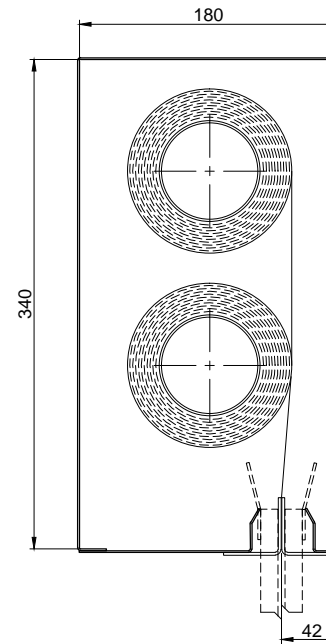

FIREMASTER® FIRE CURTAIN STANDARD HEADBOX SECTIONS

SINGLE ROLLER UNITS

MULTIPLE ROLLER UNITS

FM 15/20

FM 18/22

FM 18/26

FM 18/34

Product	Max Width	Max Drop	Fabric
FM	5m	4.0m	EFP™ 4/1000/PU
FM	5m	4.0m	EFP™ A1

Product	Max Width	Max Drop	Fabric
FM	5m	6.0m	EFP™ 4/1000/PU
FM	5m	6.0m	EFP™ A1

Product	Max Width	Max Drop	Fabric
FM	5m	8.0m	EFP™ 4/1000/PU
FM	5m	8.0m	EFP™ A1

Product	Max Width	Max Drop	Fabric
FM	Unlimited*	4.0m	EFP™ 4/1000/PU
FM	27.5m*	4.0m	EFP™ A1

Product	Max Width	Max Drop	Fabric
FM	Unlimited**	8.0m	EFP™ 4/1000/PU
FM	27.5m**	8.0m	EFP™ A1

Edward House, Penner Road,
Havant, Hampshire, PO9 1QZ, UK
Tel: +44 (0)2392 454 405
Email: info@coopersfire.com
Web: www.coopersfire.com

DRAWN: ML	TITLE: FireMaster® Fire Curtain Headbox/Size Configuration - TBar	
CHECKED: JR	© 1997-2018 COOPERS FIRE LIMITED ALL RIGHTS RESERVED. THIS DESIGN MAY NOT BE REPRODUCED IN ANY MATERIAL FORM, INCLUDING ELECTRONICALLY WITHOUT THE WRITTEN PERMISSION OF THE COPYRIGHT NAMES	ALL DIMENSIONS IN MILLIMETRES UNLESS OTHERWISE STATED
APPROVED: JR	DRG. No. 600/264/MK	ISSUE: 1 DATE: 22.06.2018

NOTE: -

- Unlimited width with overlap join, maximum 5m per roller
- ** Unlimited width with overlap join, maximum 4m per roller
- Headbox size should allow additional min. 15mm for fixings bolt head
- Sizes outside these standards - please contact Coopers