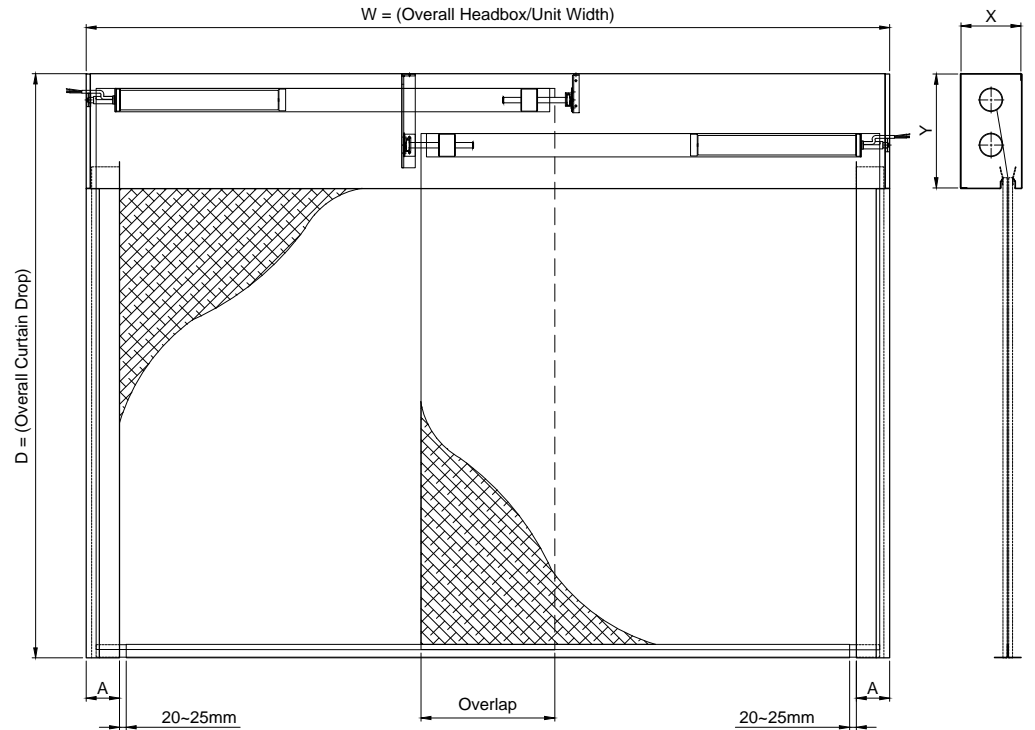

* SIZES GREATER THAN STATED PLEASE CONTACT COOPERS

FM 30/20

Side Guide

Product	Max Width	Max Drop	Fabric
FM	Unlimited*	6.0 metres	EFP™ 4/1000/PU
FM	27.5 metres*	6.0 metres	EFP™ A1
FMP	n/a	n/a	EFP™ 2/1000/DGI

NOTE: -
* Unlimited width with overlap join, maximum 5m per roller
Headbox size should allow additional min. 15mm for fixings bolt head
Sizes outside these standards - please contact Coopers

HEADBOX SIZE		OVERALL DIMENSION		
X (mm)	Y (mm)	W	D	A (mm)
150	200	< 5m	< 4m	90 - 100
180	220	< 5m	< 6m	90 - 100
180	260	< 5m	< 8m	123 - 133