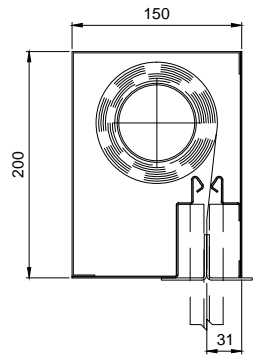

FIREMASTER®/FIREMASTER® PLUS² FIRE CURTAIN WITH SMOKE SEAL HEADBOX CONFIGURATION SECTIONS

FM 15/20/SS
FMP 15/20/SS