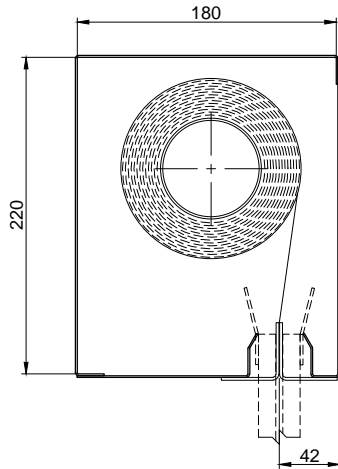

FIREMASTER® FIRE CURTAIN STANDARD HEADBOX SECTIONS

SINGLE ROLLER UNITS

MULTIPLE ROLLER UNITS

FM 15/20

FM 18/22

FM 18/26

FM 18/34

Product	Max Width	Max Drop	Fabric
FM	5m	4.0m	EFP™ 4/1000/PU
FM	5m	4.0m	EFP™ A1

Product	Max Width	Max Drop	Fabric
FM	5m	6.0m	EFP™ 4/1000/PU
FM	5m	6.0m	EFP™ A1

Product	Max Width	Max Drop	Fabric
FM	5m	8.0m	EFP™ 4/1000/PU
FM	5m	8.0m	EFP™ A1

Product	Max Width	Max Drop	Fabric
FM	Unlimited*	4.0m	EFP™ 4/1000/PU
FM	27.5m*	4.0m	EFP™ A1

Product	Max Width	Max Drop	Fabric
FM	Unlimited**	8.0m	EFP™ 4/1000/PU
FM	27.5m**	8.0m	EFP™ A1

Edward House, Penner Road,
Havant, Hampshire, PO9 1QZ, UK
Tel: +44 (0)2392 454 405
Email: info@coopersfire.com
Web: www.coopersfire.com

DRAWN: ML	TITLE: FireMaster® Fire Curtain Headbox/Size Configuration - TBar	
CHECKED: JR	© 1997-2018 COOPERS FIRE LIMITED ALL RIGHTS RESERVED. THIS DESIGN MAY NOT BE REPRODUCED IN ANY MATERIAL FORM, INCLUDING ELECTRONICALLY WITHOUT THE WRITTEN PERMISSION OF THE COPYRIGHT NAMES	ALL DIMENSIONS IN MILLIMETRES UNLESS OTHERWISE STATED
APPROVED: JR	DRG. No. 600/264/MK	ISSUE: 1 DATE: 22.06.2018

NOTE: -

- Unlimited width with overlap join, maximum 5m per roller
- ** Unlimited width with overlap join, maximum 4m per roller
- Headbox size should allow additional min. 15mm for fixings bolt head
- Sizes outside these standards - please contact Coopers