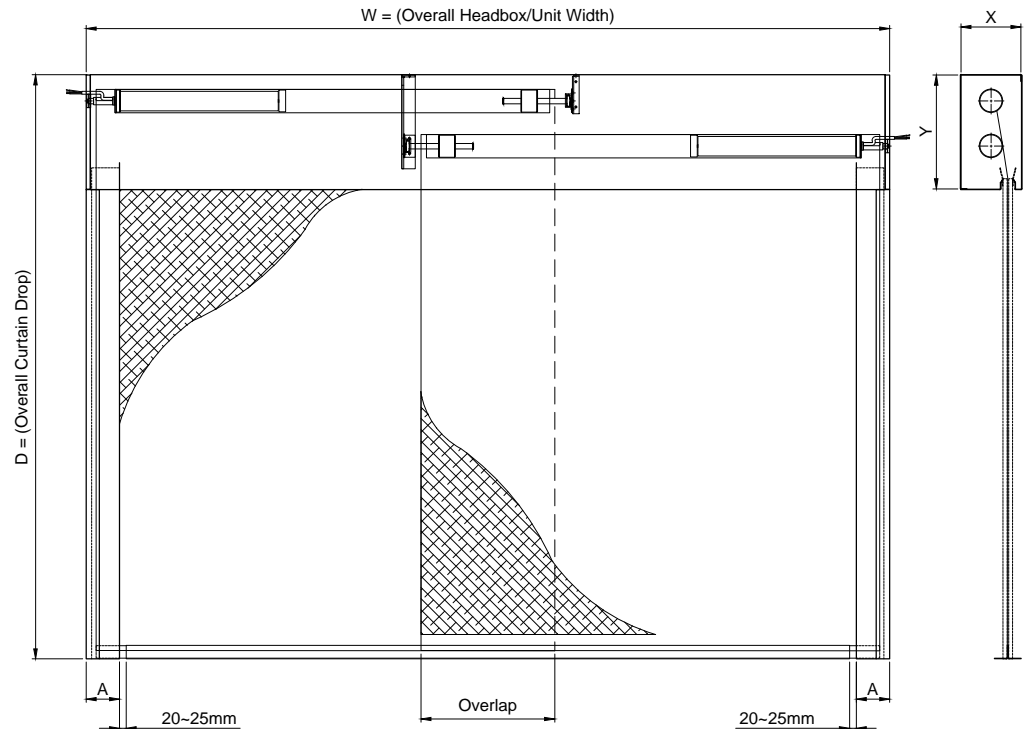

HEADBOX SIZE		OVERALL DIMENSION		
X (mm)	Y (mm)	W	D	A (mm)
180	340	27.5m*	< 4m	90 - 100
200	400	27.5m**	< 8m	123 - 133

Edward House, Penner Road,
Havant, Hampshire, PO9 1QZ, UK
Tel: +44 (0)2392 454 405
Email: info@coopersfire.com
Web: www.coopersfire.com

NOTE: -

- * Unlimited width with overlap join, maximum 5m per roller
- ** Unlimited width with overlap join, maximum 4m per roller
- Headbox size should allow additional min. 15mm for fixings bolt head
- Sizes outside these standards - please contact Coopers

HEADBOX		OVERALL DIMENSION		
X (mm)	Y (mm)	W	D	A (mm)
150	200	< 5m	< 3.5m	90 - 100
180	220	< 5m	< 4.5m	90 - 100
180	260	< 5m	< 6.0m	90 - 100
250	300	< 5m	< 6.0m	90 - 100

Edward House, Penner Road,
Havant, Hampshire, PO9 1QZ, UK
Tel: +44 (0)2392 454 405
Email: info@coopersfire.com
Web: www.coopersfire.com

NOTE: -
SIZES OUTSIDE THESE STANDARDS - PLEASE CONTACT COOPERS

HEADBOX SIZE		OVERALL DIMENSION		
X (mm)	Y (mm)	W	D	A (mm)
150	200	< 5m	< 4m	90 - 100
180	220	< 5m	< 6m	90 - 100
180	260	< 5m	< 8m	123 - 133