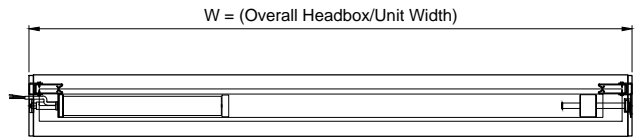

HEADBOX SIZE		OVERALL DIMENSION		
X (mm)	Y (mm)	W	D	A (mm)
150	200	< 5m	< 4m	90 - 100
180	220	< 5m	< 6m	90 - 100
180	260	< 5m	< 8m	123 - 133

HEADBOX SIZE		OVERALL DIMENSION		
X (mm)	Y (mm)	W	D	A (mm)
180	340	Unlimited*	< 4m	90 - 100
200	400	Unlimited**	< 8m	123 - 133

Edward House, Penner Road,
Havant, Hampshire, PO9 1QZ, UK
Tel: +44 (0)2392 454 405
Email: info@coopersfire.com
Web: www.coopersfire.com

DRAWN: ML	TITLE: FireMaster® Fire Curtain Matrix of Sizes - TBar (EFP™ 4/1000/PU)	
CHECKED: JR	© 1997-2018 COOPERS FIRE LIMITED ALL RIGHTS RESERVED. THIS DESIGN MAY NOT BE REPRODUCED IN ANY MATERIAL FORM, INCLUDING ELECTRONICALLY WITHOUT THE WRITTEN PERMISSION OF THE COPYRIGHT NAMES	ALL DIMENSIONS IN MILLIMETRES UNLESS OTHERWISE STATED
APPROVED: JR	DRG. No. 606/332/MK	ISSUE: 1 DATE: 22.06.2018

NOTE: -

- Unlimited width with overlap joint, maximum 5m per roller
- ** Unlimited width with overlap joint, maximum 4m per roller
- Headbox size should allow additional min. 15mm for fixings bolt head
- Sizes outside these standards - please contact Coopers