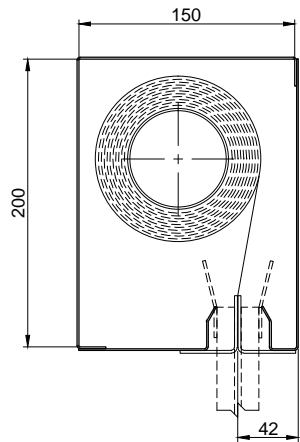

FIREMASTER® FIRE CURTAIN STANDARD HEADBOX SECTIONS

SINGLE ROLLER UNITS

MULTIPLE ROLLER UNITS

FM 15/20