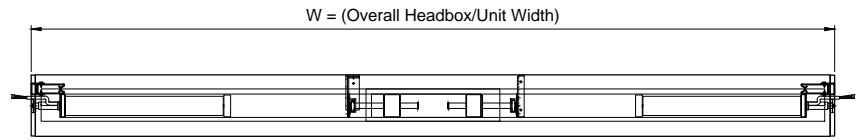

HEADBOX SIZE		OVERALL DIMENSION		
X (mm)	Y (mm)	W	D	A (mm)
150	200	< 5m	< 4m	90 - 100
180	220	< 5m	< 6m	90 - 100
180	260	< 5m	< 8m	123 - 133

HEADBOX SIZE		OVERALL DIMENSION		
X (mm)	Y (mm)	W	D	A (mm)
180	340	27.5m*	< 4m	90 - 100
200	400	27.5m**	< 8m	123 - 133

Edward House, Penner Road,
Havant, Hampshire, PO9 1QZ, UK
Tel: +44 (0)2392 454 405
Email: info@coopersfire.com
Web: www.coopersfire.com

DRAWN: ML	TITLE: FireMaster® Fire Curtain Matrix of Sizes - TBar (EFP™ A1)	
CHECKED: JR	© 1997-2018 COOPERS FIRE LIMITED ALL RIGHTS RESERVED. THIS DESIGN MAY NOT BE REPRODUCED IN ANY MATERIAL FORM, INCLUDING ELECTRONICALLY WITHOUT THE WRITTEN PERMISSION OF THE COPYRIGHT NAMES	ALL DIMENSIONS IN MILLIMETRES UNLESS OTHERWISE STATED
APPROVED: JR	DRG. No. 606/333/MK	ISSUE: 1 DATE: 22.06.2018

NOTE: -

- Unlimited width with overlap join, maximum 5m per roller
- ** Unlimited width with overlap join, maximum 4m per roller
- Headbox size should allow additional min. 15mm for fixings bolt head
- Sizes outside these standards - please contact Coopers