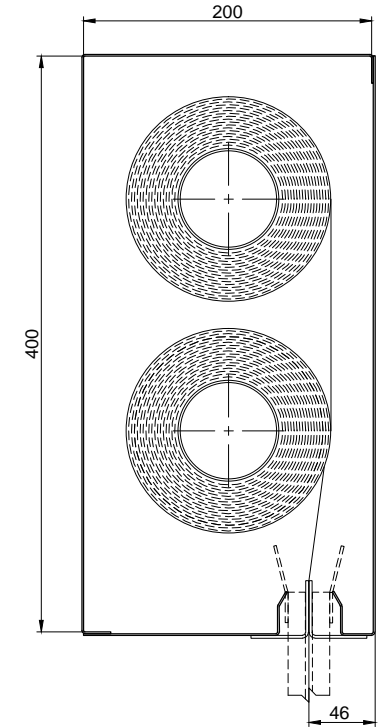

Product	Max Width	Max Drop	Fabric
FM	5m	4.0m	EFP™ 4/1000/PU
FM	5m	4.0m	EFP™ A1

Product	Max Width	Max Drop	Fabric
FM	5m	6.0m	EFP™ 4/1000/PU
FM	5m	6.0m	EFP™ A1

Product	Max Width	Max Drop	Fabric
FM	5m	8.0m	EFP™ 4/1000/PU
FM	5m	8.0m	EFP™ A1

NOTE: -

- * Unlimited width with overlap join, maximum 5m per roller
- ** Unlimited width with overlap join, maximum 4m per roller
- Headbox size should allow additional min. 15mm for fixings bolt head
- Sizes outside these standards - please contact Coopers

NOTE: -
SIZES OUTSIDE THESE STANDARDS - PLEASE CONTACT COOPERS

HEADBOX SIZE		OVERALL DIMENSION		
X (mm)	Y (mm)	W	D	A (mm)
150	200	< 5m	< 4m	90 - 100
180	220	< 5m	< 6m	90 - 100
180	260	< 5m	< 8m	123 - 133