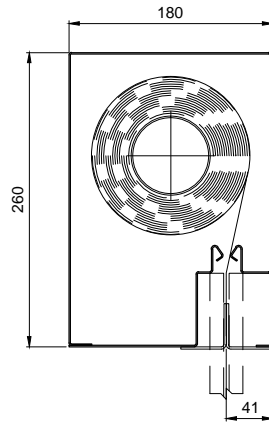

NOTE: -

- * Unlimited width with overlap join, maximum 5m per roller
- ** Unlimited width with overlap join, maximum 4m per roller
- Headbox size should allow additional min. 15mm for fixings bolt head
- Sizes outside these standards - please contact Coopers

FIREMASTER®/FIREMASTER® PLUS² FIRE CURTAIN WITH SMOKE SEAL HEADBOX CONFIGURATION SECTIONS

FM 15/20/SS
FMP 15/20/SS

FM 18/22/SS
FMP 18/22/SS

FM 18/26/SS
FMP 18/26/SS

FM 25/30/SS
FMP 25/30/SS

FMP 30/34/SS

Product	Max Width	Max Drop	Fabric
FM	5 metres	3.5 metres	EFP™ A1
FMP	4 metres	2.5 metres	EFP™ 2/1000/DGI

Product	Max Width	Max Drop	Fabric
FM	5 metres	4.5 metres	EFP™ A1
FMP	4 metres	3.0 metres	EFP™ 2/1000/DGI

Product	Max Width	Max Drop	Fabric
FM	5 metres	6.0 metres	EFP™ A1
FMP	4 metres	4.0 metres	EFP™ 2/1000/DGI

NOTE: -
* Unlimited width with overlap join, maximum 5m per roller
Headbox size should allow additional min. 15mm for fixings bolt head
Sizes outside these standards - please contact Coopers

HEADBOX SIZE		OVERALL DIMENSION		
X (mm)	Y (mm)	W	D	A (mm)
150	200	< 5m	< 4m	90 - 100
180	220	< 5m	< 6m	90 - 100
180	260	< 5m	< 8m	123 - 133