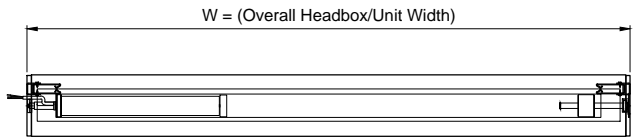

HEADBOX SIZE		OVERALL DIMENSION		
X (mm)	Y (mm)	W	D	A (mm)
150	200	< 5m	< 4m	90 - 100
180	220	< 5m	< 6m	90 - 100
180	260	< 5m	< 8m	123 - 133

HEADBOX SIZE		OVERALL DIMENSION		
X (mm)	Y (mm)	W	D	A (mm)
180	340	27.5m*	< 4m	90 - 100
200	400	27.5m**	< 8m	123 - 133

Edward House, Penner Road,
Havant, Hampshire, PO9 1QZ, UK
Tel: +44 (0)2392 454 405
Email: info@coopersfire.com
Web: www.coopersfire.com

DRAWN: ML	TITLE: FireMaster® Fire Curtain Matrix of Sizes - TBar (EFP™ A1)	
CHECKED: JR	© 1997-2018 COOPERS FIRE LIMITED ALL RIGHTS RESERVED. THIS DESIGN MAY NOT BE REPRODUCED IN ANY MATERIAL FORM, INCLUDING ELECTRONICALLY WITHOUT THE WRITTEN PERMISSION OF THE COPYRIGHT NAMES	ALL DIMENSIONS IN MILLIMETRES UNLESS OTHERWISE STATED
APPROVED: JR	DRG. No. 606/333/MK	ISSUE: 1 DATE: 22.06.2018

NOTE: -

- Unlimited width with overlap join, maximum 5m per roller
- ** Unlimited width with overlap join, maximum 4m per roller
- Headbox size should allow additional min. 15mm for fixings bolt head
- Sizes outside these standards - please contact Coopers