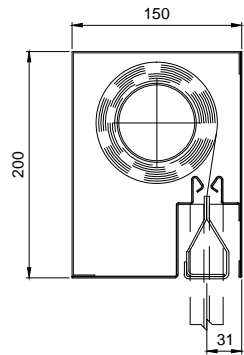

FIREMASTER®/FIREMASTER® PLUS² FIRE CURTAIN WITH SMOKE SEAL HEADBOX CONFIGURATION SECTIONS

FM 15/20/SS
FMP 15/20/SS