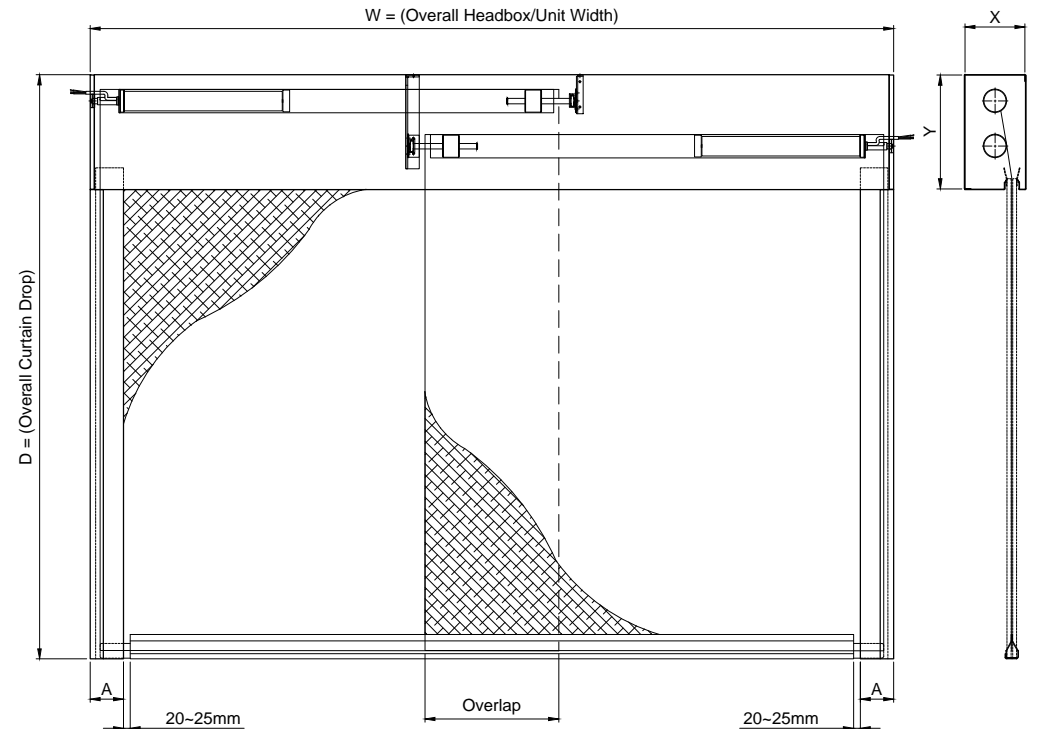

DRAWN: ML	TITLE: FireMaster® Fire Curtain Matrix of Sizes - Jumbo (EFP™ A1)	
CHECKED: JR	© 1997-2018 COOPERS FIRE LIMITED ALL RIGHTS RESERVED. THIS DESIGN MAY NOT BE REPRODUCED IN ANY MATERIAL FORM, INCLUDING ELECTRONICALLY WITHOUT THE WRITTEN PERMISSION OF THE COPYRIGHT NAMES	ALL DIMENSIONS IN MILLIMETRES UNLESS OTHERWISE STATED
APPROVED: JR	DRG. No. 606/331/MK	ISSUE: 1 DATE: 22.06.2018

NOTE: - Headbox size should allow additional 15mm for fixings bolt head
Size Outside these standards, please contact Coopers

HEADBOX		OVERALL DIMENSION		
X (mm)	Y (mm)	W	D	A (mm)
150	200	< 3m	< 3m	90 - 100
180	220	< 3m	< 3m	90 - 100
180	260	< 3m	< 3m	90 - 100
250	300	< 3m	< 3m	90 - 100

NOTE: -
SIZES OUTSIDE THESE STANDARDS - PLEASE CONTACT COOPERS

HEADBOX SIZE		OVERALL DIMENSION		
X (mm)	Y (mm)	W	D	A (mm)
150	200	< 5m	< 4m	90 - 100
180	220	< 5m	< 6m	90 - 100
180	260	< 5m	< 8m	123 - 133

HEADBOX SIZE		OVERALL DIMENSION		
X (mm)	Y (mm)	W	D	A (mm)
180	340	Unlimited*	< 4m	90 - 100
200	400	Unlimited**	< 8m	123 - 133

Edward House, Penner Road,
Havant, Hampshire, PO9 1QZ, UK
Tel: +44 (0)2392 454 405
Email: info@coopersfire.com
Web: www.coopersfire.com