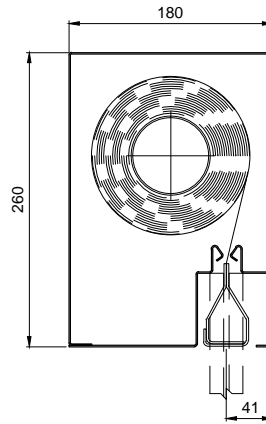

NOTE: -

- * Unlimited width with overlap join, maximum 5m per roller
- ** Unlimited width with overlap join, maximum 4m per roller
- Headbox size should allow additional min. 15mm for fixings bolt head
- Sizes outside these standards - please contact Coopers

FIREMASTER®/FIREMASTER® PLUS² FIRE CURTAIN WITH SMOKE SEAL HEADBOX CONFIGURATION SECTIONS

FM 15/20/SS
FMP 15/20/SS

FM 18/22/SS
FMP 18/22/SS

FM 18/26/SS
FMP 18/26/SS

FM 25/30/SS
FMP 25/30/SS

FMP 30/34/SS

Product	Max Width	Max Drop	Fabric
FM	3 metres	3.0 metres	EFP™ A1
FMP	3 metres	2.5 metres	EFP™ 2/1000/DGI

Product	Max Width	Max Drop	Fabric
FM	3 metres	3.0 metres	EFP™ A1
FMP	3 metres	3.0 metres	EFP™ 2/1000/DGI

Product	Max Width	Max Drop	Fabric
FM	3 metres	3.0 metres	EFP™ A1
FMP	3 metres	3.0 metres	EFP™ 2/1000/DGI

NOTE: - Headbox size should allow additional 15mm for fixings bolt head
Size Outside these standards, please contact Coopers

HEADBOX		OVERALL DIMENSION		
X (mm)	Y (mm)	W	D	A (mm)
150	200	< 3m	< 3m	90 - 100
180	220	< 3m	< 3m	90 - 100
180	260	< 3m	< 3m	90 - 100
250	300	< 3m	< 3m	90 - 100