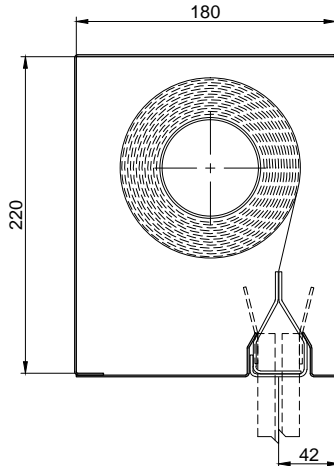

FIREMASTER® FIRE CURTAIN STANDARD HEADBOX SECTIONS

SINGLE ROLLER UNITS

MULTIPLE ROLLER UNITS

FM 15/20

FM 18/22

FM 18/26

FM 18/34

Product	Max Width	Max Drop	Fabric
FM	5m	4.0m	EFP™ 4/1000/PU
FM	3m	3.0m	EFP™ A1

Product	Max Width	Max Drop	Fabric
FM	5m	6.0m	EFP™ 4/1000/PU
FM	3m	3.0m	EFP™ A1

Product	Max Width	Max Drop	Fabric
FM	5m	8.0m	EFP™ 4/1000/PU
FM	3m	3.0m	EFP™ A1

Product	Max Width	Max Drop	Fabric
FM	Unlimited*	4.0m	EFP™ 4/1000/PU
FM	n/a	n/a	EFP™ A1

Product	Max Width	Max Drop	Fabric
FM	Unlimited**	8.0m	EFP™ 4/1000/PU
FM	n/a	n/a	EFP™ A1

Edward House, Penner Road,
Havant, Hampshire, PO9 1QZ, UK

Tel: +44 (0)2392 454 405

DRAWN:	TITLE:		
ML	FireMaster® Fire Curtain Headbox/Size Configuration (Jumbo Bar)		
CHECKED:	© 1997-2018 COOPERS FIRE LIMITED ALL RIGHTS RESERVED. THIS DESIGN MAY NOT BE REPRODUCED IN ANY MATERIAL FORM, INCLUDING ELECTRONICALLY WITHOUT THE WRITTEN PERMISSION OF THE COPYRIGHT NAMES	ALL DIMENSIONS IN MILLIMETRES UNLESS OTHERWISE STATED	
JR	DRG. No.	ISSUE:	1
APPROVED:	600/252/MK	DATE:	22.06.2018
JR			

NOTE: -

- Unlimited width with overlap join, maximum 5m per roller
- ** Unlimited width with overlap join, maximum 4m per roller
- Headbox size should allow additional min. 15mm for fixings bolt head
- Sizes outside these standards - please contact Coopers