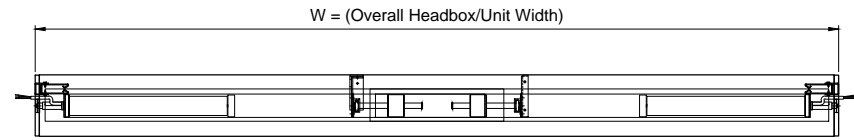

HEADBOX SIZE		OVERALL DIMENSION		
X (mm)	Y (mm)	W	D	A (mm)
150	200	< 5m	< 4m	90 - 100
180	220	< 5m	< 6m	90 - 100
180	260	< 5m	< 8m	123 - 133

HEADBOX SIZE		OVERALL DIMENSION		
X (mm)	Y (mm)	W	D	A (mm)
180	340	Unlimited*	< 4m	90 - 100
200	400	Unlimited**	< 8m	123 - 133

Edward House, Penner Road,
Havant, Hampshire, PO9 1QZ, UK
Tel: +44 (0)2392 454 405
Email: info@coopersfire.com
Web: www.coopersfire.com

DRAWN: ML	TITLE: FireMaster® Fire Curtain Matrix of Sizes - Jumbo (EFP™ 4/1000/PU)	
CHECKED: JR	© 1997-2018 COOPERS FIRE LIMITED ALL RIGHTS RESERVED. THIS DESIGN MAY NOT BE REPRODUCED IN ANY MATERIAL FORM, INCLUDING ELECTRONICALLY WITHOUT THE WRITTEN PERMISSION OF THE COPYRIGHT NAMES	ALL DIMENSIONS IN MILLIMETRES UNLESS OTHERWISE STATED
APPROVED: JR	DRG. No. 606/117/MK	ISSUE: 1 DATE: 22.06.2018

NOTE: -

- Unlimited width with overlap join, maximum 5m per roller
- ** Unlimited width with overlap join, maximum 4m per roller
- Headbox size should allow additional min. 15mm for fixings bolt head
- Sizes outside these standards - please contact Coopers