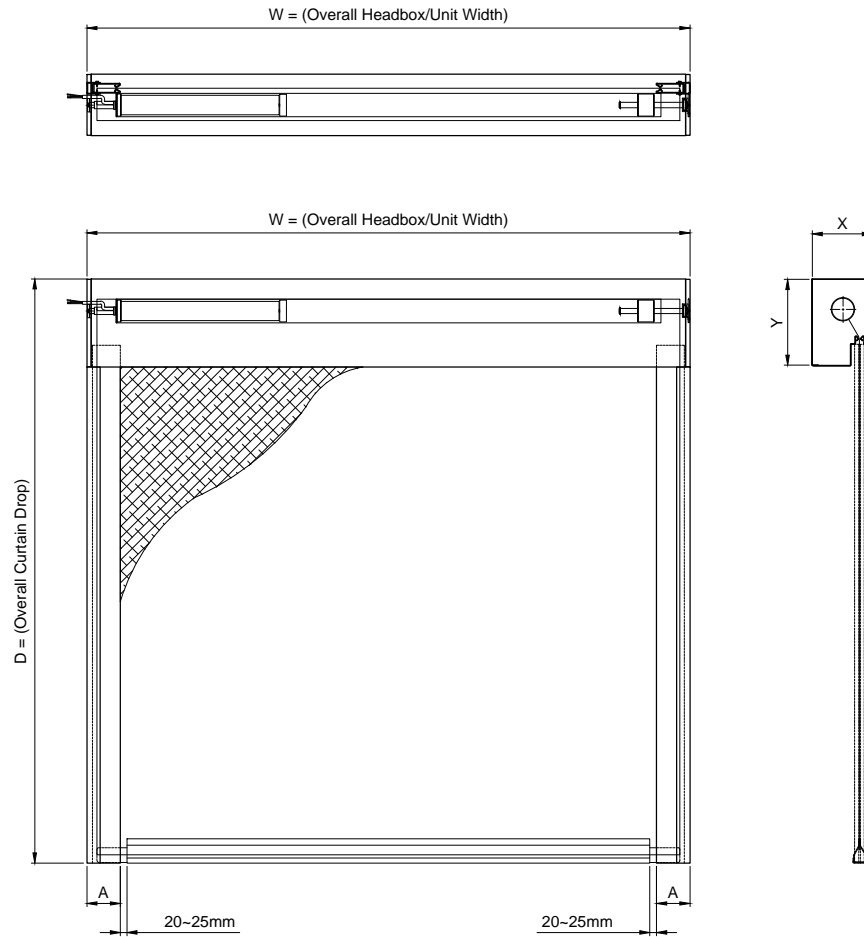

HEADBOX		OVERALL DIMENSION		
X (mm)	Y (mm)	W	D	A (mm)
150	200	< 3m	< 3m	90 - 100
180	220	< 3m	< 3m	90 - 100
180	260	< 3m	< 3m	90 - 100
250	300	< 3m	< 3m	90 - 100

Edward House, Penner Road,
Havant, Hampshire, PO9 1QZ, UK
Tel: +44 (0)2392 454 405
Email: info@coopersfire.com
Web: www.coopersfire.com

DRAWN: ML	TITLE: FireMaster® with Smoke Seal Matrix of Sizes (EFP™ A1) - Jumbo	
CHECKED: JR	© 1997-2018 COOPERS FIRE LIMITED ALL RIGHTS RESERVED. THIS DESIGN MAY NOT BE REPRODUCED IN ANY MATERIAL FORM, INCLUDING ELECTRONICALLY WITHOUT THE WRITTEN PERMISSION OF THE COPYRIGHT NAMES	ALL DIMENSIONS IN MILLIMETRES UNLESS OTHERWISE STATED
APPROVED: JR	DRG. No. 606/334/MK	ISSUE: 1 DATE: 04.07.2018

NOTE: -
SIZES OUTSIDE THESE STANDARDS - PLEASE CONTACT COOPERS