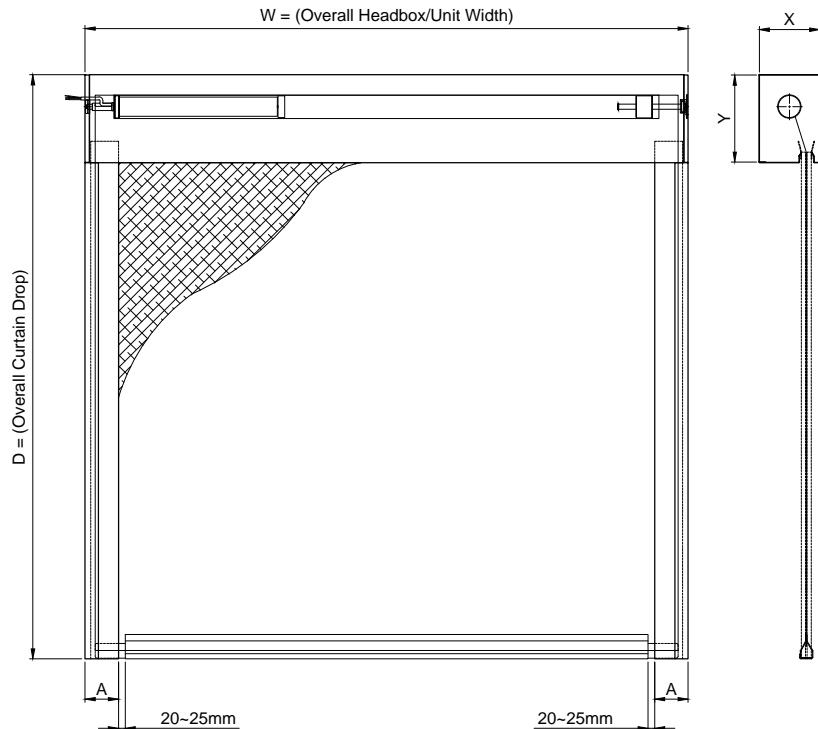

NOTE: - Headbox size should allow additional 15mm for fixings bolt head
Size Outside these standards, please contact Coopers

HEADBOX		OVERALL DIMENSION		
X (mm)	Y (mm)	W	D	A (mm)
150	200	< 3m	< 3m	90 - 100
180	220	< 3m	< 3m	90 - 100
180	260	< 3m	< 3m	90 - 100
250	300	< 3m	< 3m	90 - 100

NOTE: -
SIZES OUTSIDE THESE STANDARDS - PLEASE CONTACT COOPERS

HEADBOX SIZE		OVERALL DIMENSION		
X (mm)	Y (mm)	W	D	A (mm)
150	200	< 5m	< 4m	90 - 100
180	220	< 5m	< 6m	90 - 100
180	260	< 5m	< 8m	123 - 133