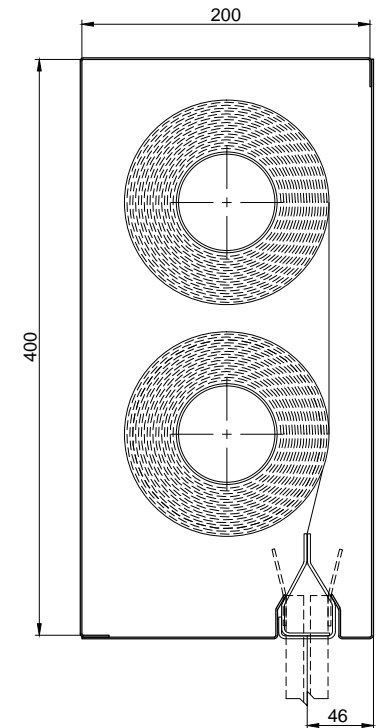

FM 20/40

Product	Max Width	Max Drop	Fabric
FM	5m	4.0m	EFP™ 4/1000/PU
FM	3m	3.0m	EFP™ A1

Product	Max Width	Max Drop	Fabric
FM	5m	6.0m	EFP™ 4/1000/PU
FM	3m	3.0m	EFP™ A1

Product	Max Width	Max Drop	Fabric
FM	5m	8.0m	EFP™ 4/1000/PU
FM	3m	3.0m	EFP™ A1

Product	Max Width	Max Drop	Fabric
FM	Unlimited*	4.0m	EFP™ 4/1000/PU
FM	n/a	n/a	EFP™ A1

Product	Max Width	Max Drop	Fabric
FM	Unlimited**	8.0m	EFP™ 4/1000/PU
FM	n/a	n/a	EFP™ A1

Edward House, Penner Road,
Havant, Hampshire, PO9 1QZ, UK

Tel: +44 (0)2392 454 405

DRAWN:	TITLE:		
ML	FireMaster® Fire Curtain Headbox/Size Configuration (Jumbo Bar)		
CHECKED:	© 1997-2018 COOPERS FIRE LIMITED ALL RIGHTS RESERVED. THIS DESIGN MAY NOT BE REPRODUCED IN ANY MATERIAL FORM, INCLUDING ELECTRONICALLY WITHOUT THE WRITTEN PERMISSION OF THE COPYRIGHT NAMES	ALL DIMENSIONS IN MILLIMETRES UNLESS OTHERWISE STATED	
JR	DRG. No.	ISSUE:	1
APPROVED:	600/252/MK	DATE:	22.06.2018
JR			

NOTE: -

- Unlimited width with overlap join, maximum 5m per roller
- ** Unlimited width with overlap join, maximum 4m per roller
- Headbox size should allow additional min. 15mm for fixings bolt head
- Sizes outside these standards - please contact Coopers