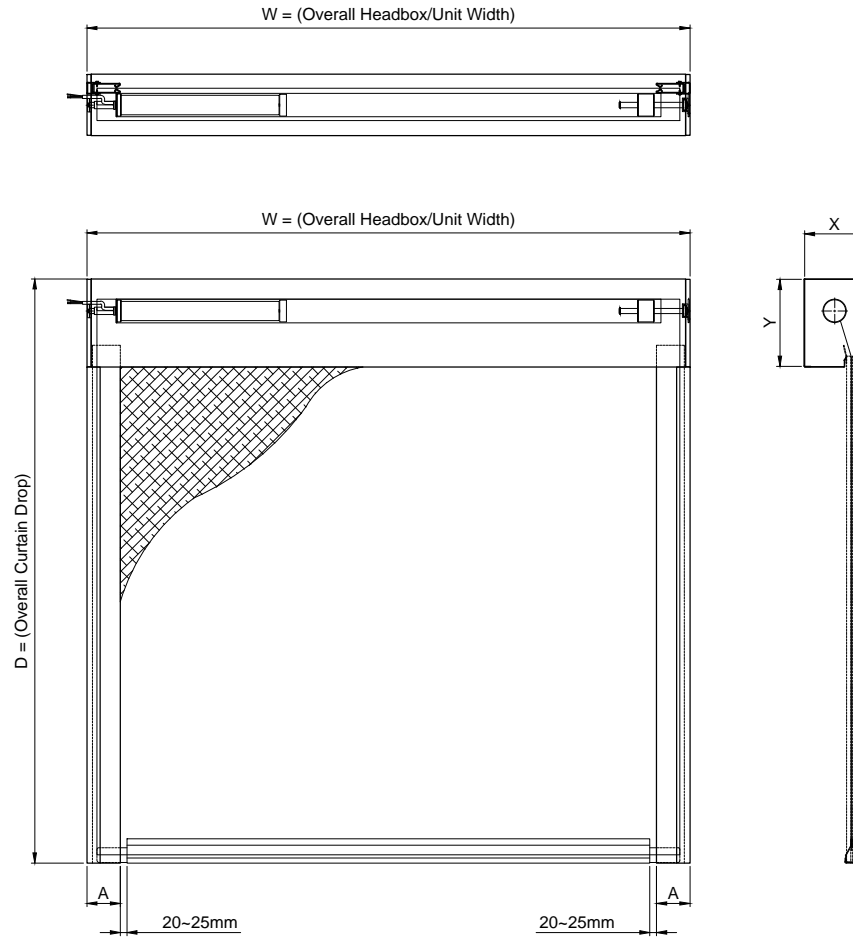

HEADBOX SIZE		OVERALL DIMENSION		
X (mm)	Y (mm)	W	D	A (mm)
150	200	< 3m	< 3m	90 - 100
180	220	< 3m	< 3m	90 - 100
180	260	< 3m	< 3m	90 - 100

Edward House, Penner Road,
Havant, Hampshire, PO9 1QZ, UK
Tel: +44 (0)2392 454 405
Email: info@coopersfire.com
Web: www.coopersfire.com

DRAWN: ML	TITLE: FireMaster® Fire Curtain Matrix of Sizes - Jumbo (EFP™ A1)	
CHECKED: JR	© 1997-2018 COOPERS FIRE LIMITED ALL RIGHTS RESERVED. THIS DESIGN MAY NOT BE REPRODUCED IN ANY MATERIAL FORM, INCLUDING ELECTRONICALLY WITHOUT THE WRITTEN PERMISSION OF THE COPYRIGHT NAMES	ALL DIMENSIONS IN MILLIMETRES UNLESS OTHERWISE STATED
APPROVED: JR	DRG. No. 606/331/MK	ISSUE: 1 DATE: 22.06.2018

NOTE: - Headbox size should allow additional 15mm for fixings bolt head
Size Outside these standards, please contact Coopers