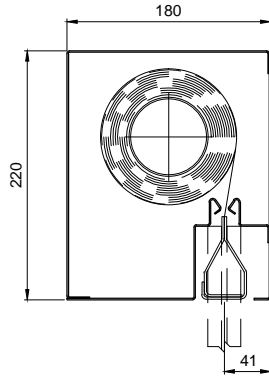

FM 18/22/SS
FMP 18/22/SS