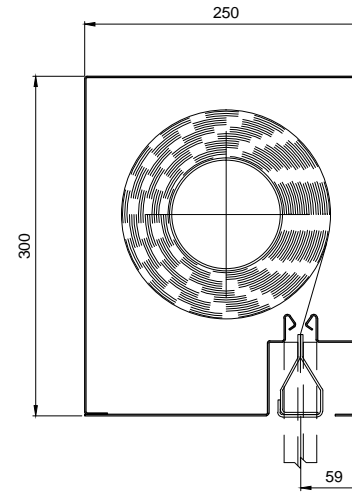

NOTE: -

- * Unlimited width with overlap join, maximum 5m per roller
- ** Unlimited width with overlap join, maximum 4m per roller
- Headbox size should allow additional min. 15mm for fixings bolt head
- Sizes outside these standards - please contact Coopers

FIREMASTER®/FIREMASTER® PLUS² FIRE CURTAIN WITH SMOKE SEAL HEADBOX CONFIGURATION SECTIONS

FM 15/20/SS
FMP 15/20/SS

FM 18/22/SS
FMP 18/22/SS

FM 18/26/SS
FMP 18/26/SS

FM 25/30/SS
FMP 25/30/SS

FMP 30/34/SS

Product	Max Width	Max Drop	Fabric
FM	3 metres	3.0 metres	EFP™ A1
FMP	3 metres	2.5 metres	EFP™ 2/1000/DGI

Product	Max Width	Max Drop	Fabric
FM	3 metres	3.0 metres	EFP™ A1
FMP	3 metres	3.0 metres	EFP™ 2/1000/DGI

Product	Max Width	Max Drop	Fabric
FM	3 metres	3.0 metres	EFP™ A1
FMP	3 metres	3.0 metres	EFP™ 2/1000/DGI

NOTE: - Headbox size should allow additional 15mm for fixings bolt head
Size Outside these standards, please contact Coopers

HEADBOX		OVERALL DIMENSION		
X (mm)	Y (mm)	W	D	A (mm)
150	200	< 3m	< 3m	90 - 100
180	220	< 3m	< 3m	90 - 100
180	260	< 3m	< 3m	90 - 100
250	300	< 3m	< 3m	90 - 100