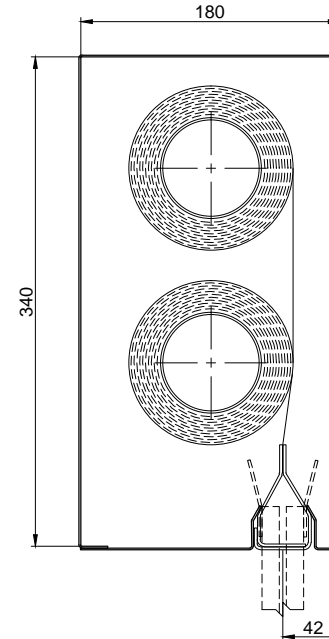

FIREMASTER® FIRE CURTAIN STANDARD HEADBOX SECTIONS

SINGLE ROLLER UNITS

MULTIPLE ROLLER UNITS

FM 15/20

FM 18/22

FM 18/26

FM 18/34

Product	Max Width	Max Drop	Fabric
FM	5m	4.0m	EFP™ 4/1000/PU
FM	3m	3.0m	EFP™ A1

Product	Max Width	Max Drop	Fabric
FM	5m	6.0m	EFP™ 4/1000/PU
FM	3m	3.0m	EFP™ A1

Product	Max Width	Max Drop	Fabric
FM	5m	8.0m	EFP™ 4/1000/PU
FM	3m	3.0m	EFP™ A1

Product	Max Width	Max Drop	Fabric
FM	Unlimited*	4.0m	EFP™ 4/1000/PU
FM	n/a	n/a	EFP™ A1

Product	Max Width	Max Drop	Fabric
FM	Unlimited**	8.0m	EFP™ 4/1000/PU
FM	n/a	n/a	EFP™ A1

Edward House, Penner Road,
Havant, Hampshire, PO9 1QZ, UK

Tel: +44 (0)2392 454 405

DRAWN:	TITLE:		
ML	FireMaster® Fire Curtain Headbox/Size Configuration (Jumbo Bar)		
CHECKED:	© 1997-2018 COOPERS FIRE LIMITED ALL RIGHTS RESERVED. THIS DESIGN MAY NOT BE REPRODUCED IN ANY MATERIAL FORM, INCLUDING ELECTRONICALLY WITHOUT THE WRITTEN PERMISSION OF THE COPYRIGHT NAMES	ALL DIMENSIONS IN MILLIMETRES UNLESS OTHERWISE STATED	
JR	DRG. No.	ISSUE:	1
APPROVED:	600/252/MK	DATE:	22.06.2018
JR			

NOTE: -

- Unlimited width with overlap join, maximum 5m per roller
- ** Unlimited width with overlap join, maximum 4m per roller
- Headbox size should allow additional min. 15mm for fixings bolt head
- Sizes outside these standards - please contact Coopers