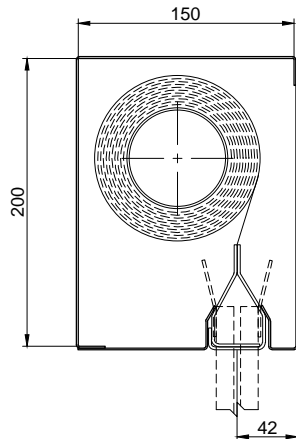

FIREMASTER® FIRE CURTAIN STANDARD HEADBOX SECTIONS

SINGLE ROLLER UNITS

MULTIPLE ROLLER UNITS

FM 15/20