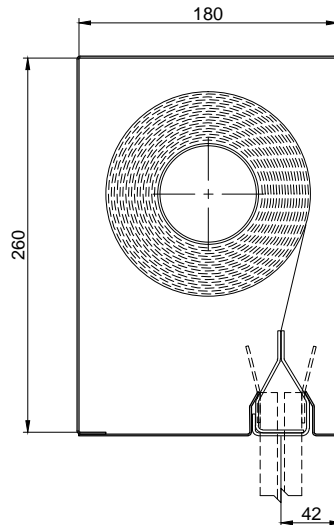

FIREMASTER® FIRE CURTAIN STANDARD HEADBOX SECTIONS

SINGLE ROLLER UNITS

MULTIPLE ROLLER UNITS

FM 15/20

FM 18/22

FM 18/26

FM 18/34

Product	Max Width	Max Drop	Fabric
FM	5m	4.0m	EFP™ 4/1000/PU
FM	3m	3.0m	EFP™ A1

Product	Max Width	Max Drop	Fabric
FM	5m	6.0m	EFP™ 4/1000/PU
FM	3m	3.0m	EFP™ A1

Product	Max Width	Max Drop	Fabric
FM	5m	8.0m	EFP™ 4/1000/PU
FM	3m	3.0m	EFP™ A1

Product	Max Width	Max Drop	Fabric
FM	Unlimited*	4.0m	EFP™ 4/1000/PU
FM	n/a	n/a	EFP™ A1

Product	Max Width	Max Drop	Fabric
FM	Unlimited**	8.0m	EFP™ 4/1000/PU
FM	n/a	n/a	EFP™ A1

Edward House, Penner Road,
Havant, Hampshire, PO9 1QZ, UK

Tel: +44 (0)2392 454 405

DRAWN:	TITLE:		
ML	FireMaster® Fire Curtain Headbox/Size Configuration (Jumbo Bar)		
CHECKED:	© 1997-2018 COOPERS FIRE LIMITED ALL RIGHTS RESERVED. THIS DESIGN MAY NOT BE REPRODUCED IN ANY MATERIAL FORM, INCLUDING ELECTRONICALLY WITHOUT THE WRITTEN PERMISSION OF THE COPYRIGHT NAMES	ALL DIMENSIONS IN MILLIMETRES UNLESS OTHERWISE STATED	
JR	DRG. No.	ISSUE:	1
APPROVED:	600/252/MK	DATE:	22.06.2018
JR			

NOTE: -

- Unlimited width with overlap join, maximum 5m per roller
- ** Unlimited width with overlap join, maximum 4m per roller
- Headbox size should allow additional min. 15mm for fixings bolt head
- Sizes outside these standards - please contact Coopers