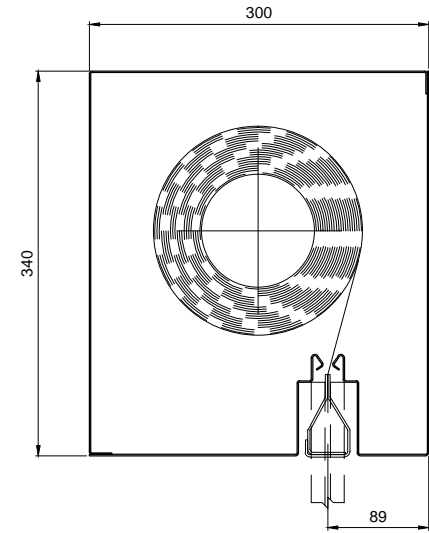

NOTE: -

- * Unlimited width with overlap join, maximum 5m per roller
- ** Unlimited width with overlap join, maximum 4m per roller
- Headbox size should allow additional min. 15mm for fixings bolt head
- Sizes outside these standards - please contact Coopers

FIREMASTER®/FIREMASTER® PLUS² FIRE CURTAIN WITH SMOKE SEAL HEADBOX CONFIGURATION SECTIONS

FM 15/20/SS
FMP 15/20/SS

FM 18/22/SS
FMP 18/22/SS

FM 18/26/SS
FMP 18/26/SS

FM 25/30/SS
FMP 25/30/SS

FMP 30/34/SS

Product	Max Width	Max Drop	Fabric
FM	3 metres	3.0 metres	EFP™ A1
FMP	3 metres	2.5 metres	EFP™ 2/1000/DGI

Product	Max Width	Max Drop	Fabric
FM	3 metres	3.0 metres	EFP™ A1
FMP	3 metres	3.0 metres	EFP™ 2/1000/DGI

Product	Max Width	Max Drop	Fabric
FM	3 metres	3.0 metres	EFP™ A1
FMP	3 metres	3.0 metres	EFP™ 2/1000/DGI

NOTE: - Headbox size should allow additional 15mm for fixings bolt head
Size Outside these standards, please contact Coopers

HEADBOX		OVERALL DIMENSION		
X (mm)	Y (mm)	W	D	A (mm)
150	200	< 3m	< 3m	90 - 100
180	220	< 3m	< 3m	90 - 100
180	260	< 3m	< 3m	90 - 100
250	300	< 3m	< 3m	90 - 100