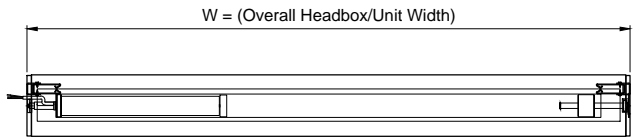

HEADBOX SIZE		OVERALL DIMENSION		
X (mm)	Y (mm)	W	D	A (mm)
150	200	< 5m	< 4m	90 - 100
180	220	< 5m	< 6m	90 - 100
180	260	< 5m	< 8m	123 - 133

HEADBOX SIZE		OVERALL DIMENSION		
X (mm)	Y (mm)	W	D	A (mm)
180	340	Unlimited*	< 4m	90 - 100
200	400	Unlimited**	< 8m	123 - 133

Edward House, Penner Road,
Havant, Hampshire, PO9 1QZ, UK
Tel: +44 (0)2392 454 405
Email: info@coopersfire.com
Web: www.coopersfire.com

DRAWN: ML	TITLE: FireMaster® Fire Curtain Matrix of Sizes - Jumbo (EFP™ 4/1000/PU)	
CHECKED: JR	© 1997-2018 COOPERS FIRE LIMITED ALL RIGHTS RESERVED. THIS DESIGN MAY NOT BE REPRODUCED IN ANY MATERIAL FORM, INCLUDING ELECTRONICALLY WITHOUT THE WRITTEN PERMISSION OF THE COPYRIGHT NAMES	ALL DIMENSIONS IN MILLIMETRES UNLESS OTHERWISE STATED
APPROVED: JR	DRG. No. 606/117/MK	ISSUE: 1 DATE: 22.06.2018

NOTE: -

- Unlimited width with overlap join, maximum 5m per roller
- ** Unlimited width with overlap join, maximum 4m per roller
- Headbox size should allow additional min. 15mm for fixings bolt head
- Sizes outside these standards - please contact Coopers