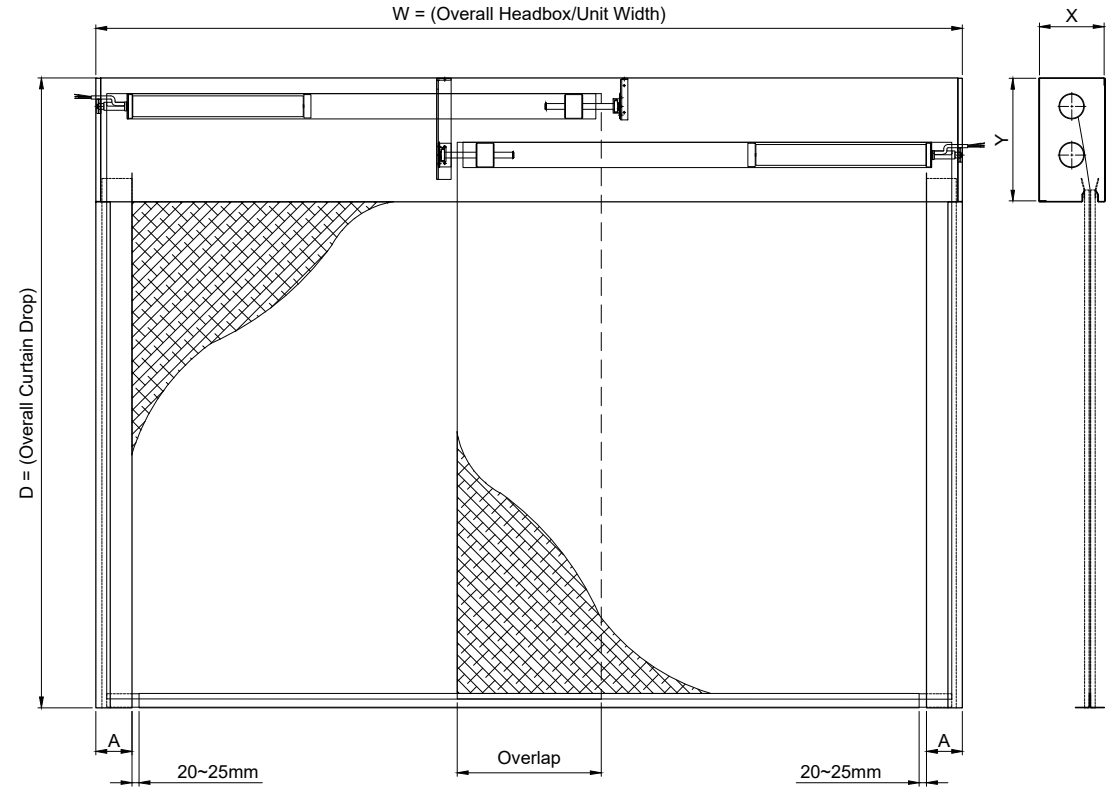

**NOTE: -**

\* Unlimited width with overlap join, maximum 5m per roller  
Headbox size should allow additional min. 15mm for fixings bolt head  
Sizes outside these standards - please contact Coopers

HEADBOX SIZE		OVERALL DIMENSION		
X (mm)	Y (mm)	W	D	A (mm)
150	200	< 5m	< 4m	90 - 100
180	220	< 5m	< 6m	90 - 100
180	260	< 5m	< 8m	123 - 133