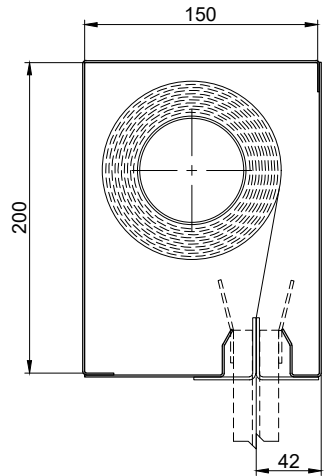

## MULTIPLE ROLLER UNITS

FM 15/20

Product	Max Width	Max Drop	Fabric
FM	5m	4.0m	EFP™ 4/1000/PU
FM	5m	4.0m	EFP™ A1

FM 18/22

Product	Max Width	Max Drop	Fabric
FM	5m	6.0m	EFP™ 4/1000/PU
FM	5m	6.0m	EFP™ A1

FM 18/26

Product	Max Width	Max Drop	Fabric
FM	5m	8.0m	EFP™ 4/1000/PU
FM	5m	8.0m	EFP™ A1

FM 18/34

Product	Max Width	Max Drop	Fabric
FM	Unlimited*	4.0m	EFP™ 4/1000/PU
FM	27.5m*	4.0m	EFP™ A1

FM 20/40

Product	Max Width	Max Drop	Fabric
FM	Unlimited**	8.0m	EFP™ 4/1000/PU
FM	27.5m**	8.0m	EFP™ A1

**NOTE: -**

\* Unlimited width with overlap join, maximum 5m per roller

\*\* Unlimited width with overlap join, maximum 4m per roller

Headbox size should allow additional min. 15mm for fixings bolt head

Sizes outside these standards - please contact Coopers

**NOTE: -**

\* Unlimited width with overlap join, maximum 5m per roller  
Headbox size should allow additional min. 15mm for fixings bolt head  
Sizes outside these standards - please contact Coopers

HEADBOX SIZE		OVERALL DIMENSION		
X (mm)	Y (mm)	W	D	A (mm)
150	200	< 5m	< 4m	90 - 100
180	220	< 5m	< 6m	90 - 100
180	260	< 5m	< 8m	123 - 133