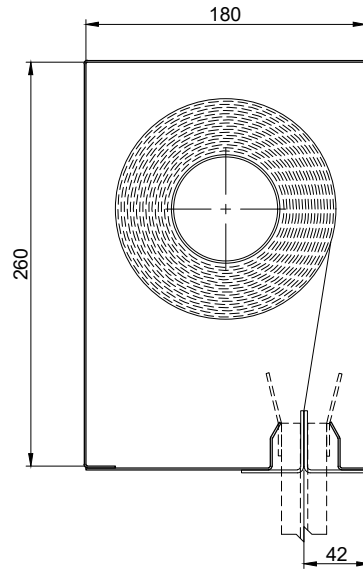

## MULTIPLE ROLLER UNITS

FM 15/20

Product	Max Width	Max Drop	Fabric
FM	5m	4.0m	EFP™ 4/1000/PU
FM	5m	4.0m	EFP™ A1

FM 18/22

Product	Max Width	Max Drop	Fabric
FM	5m	6.0m	EFP™ 4/1000/PU
FM	5m	6.0m	EFP™ A1

FM 18/26

Product	Max Width	Max Drop	Fabric
FM	5m	8.0m	EFP™ 4/1000/PU
FM	5m	8.0m	EFP™ A1

FM 18/34

Product	Max Width	Max Drop	Fabric
FM	Unlimited*	4.0m	EFP™ 4/1000/PU
FM	27.5m*	4.0m	EFP™ A1

FM 20/40

Product	Max Width	Max Drop	Fabric
FM	Unlimited**	8.0m	EFP™ 4/1000/PU
FM	27.5m**	8.0m	EFP™ A1

**NOTE: -**

\* Unlimited width with overlap join, maximum 5m per roller

\*\* Unlimited width with overlap join, maximum 4m per roller

Headbox size should allow additional min. 15mm for fixings bolt head

Sizes outside these standards - please contact Coopers