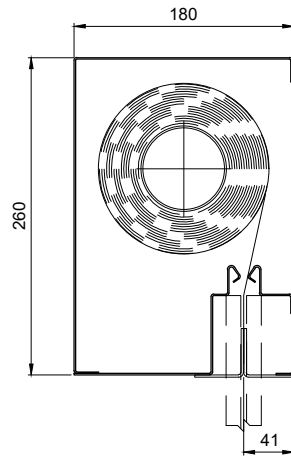

FM 18/26/SS
FMP 18/26/SS