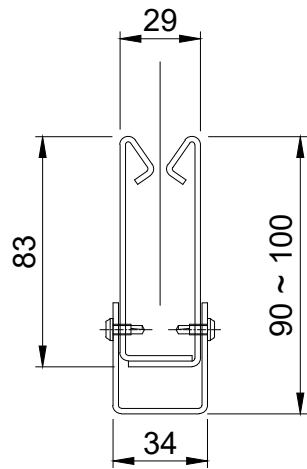

FM 30/20

Side Guide