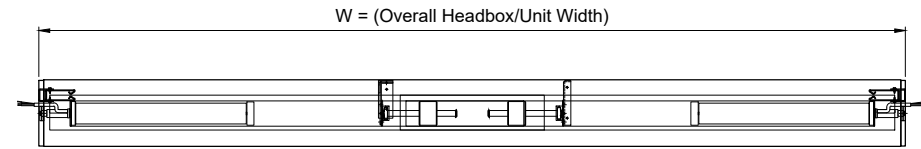

**NOTE: -**

\* Unlimited width with overlap join, maximum 5m per roller  
Headbox size should allow additional min. 15mm for fixings bolt head  
Sizes outside these standards - please contact Coopers

HEADBOX SIZE		OVERALL DIMENSION		
X (mm)	Y (mm)	W	D	A (mm)
150	200	< 5m	< 4m	90 - 100
180	220	< 5m	< 6m	90 - 100
180	260	< 5m	< 8m	123 - 133