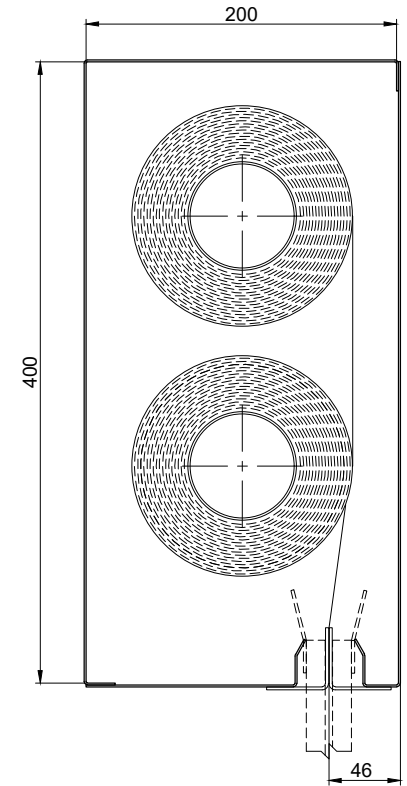

## MULTIPLE ROLLER UNITS

FM 15/20

Product	Max Width	Max Drop	Fabric
FM	5m	4.0m	EFP™ 4/1000/PU
FM	5m	4.0m	EFP™ A1

FM 18/22

Product	Max Width	Max Drop	Fabric
FM	5m	6.0m	EFP™ 4/1000/PU
FM	5m	6.0m	EFP™ A1

FM 18/26

Product	Max Width	Max Drop	Fabric
FM	5m	8.0m	EFP™ 4/1000/PU
FM	5m	8.0m	EFP™ A1

FM 18/34

Product	Max Width	Max Drop	Fabric
FM	Unlimited*	4.0m	EFP™ 4/1000/PU
FM	27.5m*	4.0m	EFP™ A1

FM 20/40

Product	Max Width	Max Drop	Fabric
FM	Unlimited**	8.0m	EFP™ 4/1000/PU
FM	27.5m**	8.0m	EFP™ A1

**NOTE: -**

\* Unlimited width with overlap join, maximum 5m per roller

\*\* Unlimited width with overlap join, maximum 4m per roller

Headbox size should allow additional min. 15mm for fixings bolt head

Sizes outside these standards - please contact Coopers