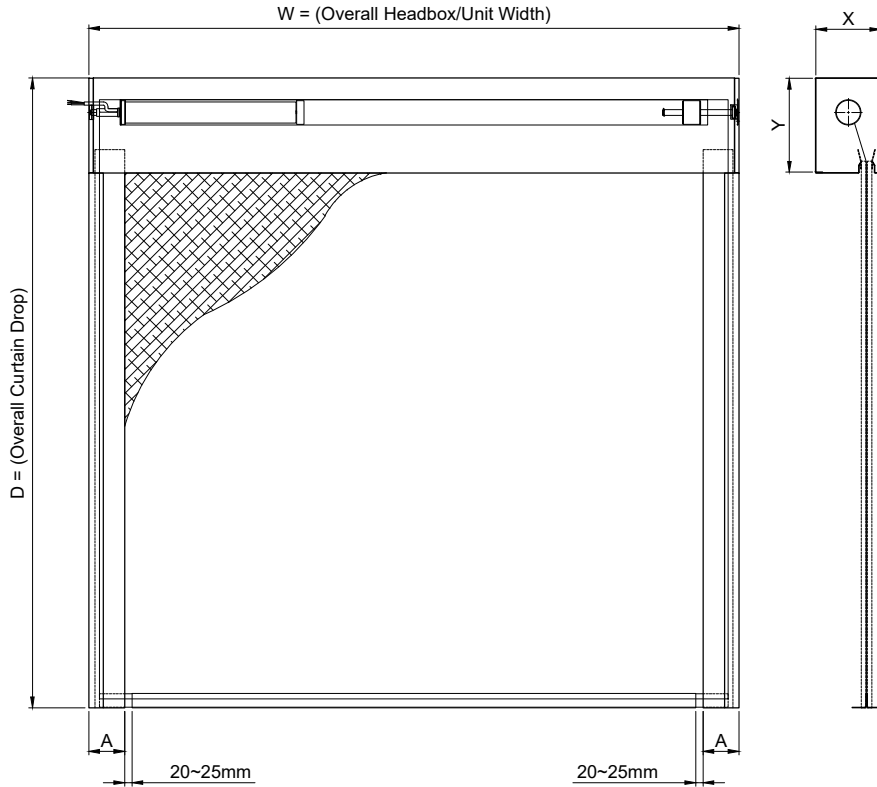

**NOTE: -**

\* Unlimited width with overlap join, maximum 5m per roller  
Headbox size should allow additional min. 15mm for fixings bolt head  
Sizes outside these standards - please contact Coopers

HEADBOX SIZE		OVERALL DIMENSION		
X (mm)	Y (mm)	W	D	A (mm)
150	200	< 5m	< 4m	90 - 100
180	220	< 5m	< 6m	90 - 100
180	260	< 5m	< 8m	123 - 133