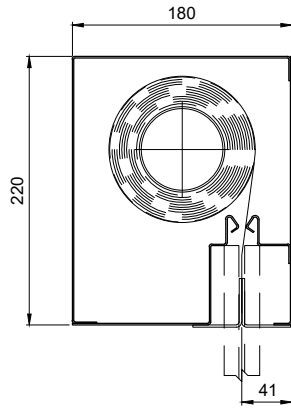

FM 18/22/SS
FMP 18/22/SS