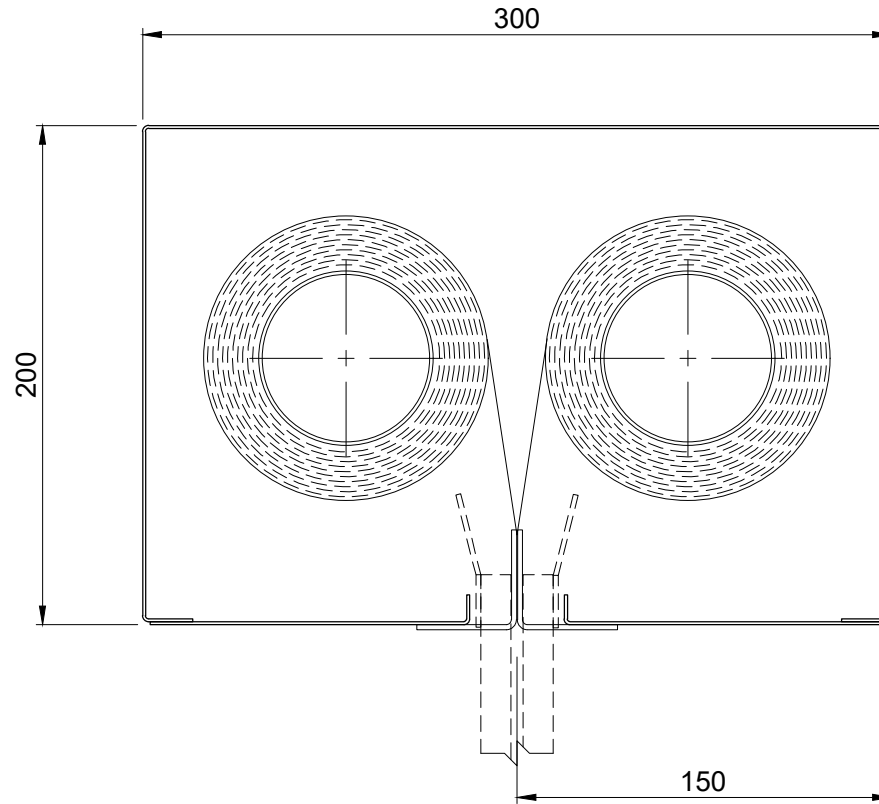

Product	Max Width	Max Drop	Fabric
FM	Unlimited*	6.0 metres	EFP™ 4/1000/PU
FM	27.5 metres*	6.0 metres	EFP™ A1
FMP	n/a	n/a	EFP™ 2/1000/DGI

Ignis House, Houghton Avenue
Waterlooville, Hampshire
PO7 3DU, UK

Tel: +44 (0)2392 454 405

Email: info@coopersfire.com
Web: www.coopersfire.com

DRAWN:	ML	TITLE:	FireMaster® Fire Curtain 300 x 200 Headbox Details - TBar
CHECKED:	JR	© COOPERS FIRE LIMITED ALL RIGHTS RESERVED. THIS DESIGN MAY NOT BE REPRODUCED IN ANY MATERIAL FORM, INCLUDING ELECTRONICALLY WITHOUT THE WRITTEN PERMISSION OF THE COPYRIGHT NAMES	ALL DIMENSIONS IN MILLIMETRES UNLESS OTHERWISE STATED
APPROVED:	JR	DRG. No.	606/281/MK
		ISSUE:	2
		DATE:	14.12.2020

NOTE: -

* Unlimited width with overlap join, maximum 5m per roller
Headbox size should allow additional min. 15mm for fixings bolt head
Sizes outside these standards - please contact Coopers