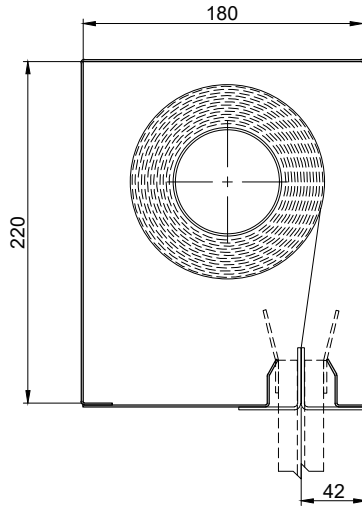

## SINGLE ROLLER UNITS

## MULTIPLE ROLLER UNITS

FM 15/20

Product	Max Width	Max Drop	Fabric
FM	5m	4.0m	EFP™ 4/1000/PU
FM	5m	4.0m	EFP™ A1

FM 18/22

Product	Max Width	Max Drop	Fabric
FM	5m	6.0m	EFP™ 4/1000/PU
FM	5m	6.0m	EFP™ A1

FM 18/26

Product	Max Width	Max Drop	Fabric
FM	5m	8.0m	EFP™ 4/1000/PU
FM	5m	8.0m	EFP™ A1

FM 18/34

Product	Max Width	Max Drop	Fabric
FM	Unlimited*	4.0m	EFP™ 4/1000/PU
FM	27.5m*	4.0m	EFP™ A1

FM 20/40

Product	Max Width	Max Drop	Fabric
FM	Unlimited**	8.0m	EFP™ 4/1000/PU
FM	27.5m**	8.0m	EFP™ A1