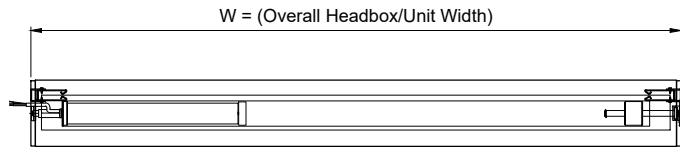

HEADBOX SIZE		OVERALL DIMENSION		
X (mm)	Y (mm)	W	D	A (mm)
150	200	< 5m	< 4m	90 - 100
180	220	< 5m	< 6m	90 - 100
180	260	< 5m	< 8m	123 - 133

HEADBOX SIZE		OVERALL DIMENSION		
X (mm)	Y (mm)	W	D	A (mm)
180	340	27.5m*	< 4m	90 - 100
200	400	27.5m**	< 8m	123 - 133

Ignis House, Houghton Avenue
Waterlooville, Hampshire
PO7 3DU, UK
Tel: +44 (0)2392 454 405
Email: info@coopersfire.com
Web: www.coopersfire.com

DRAWN: ML	TITLE: FireMaster® Fire Curtain Matrix of Sizes - TBar (EFP™ A1)
CHECKED: JR	© COOPERS FIRE LIMITED ALL RIGHTS RESERVED. THIS DESIGN MAY NOT BE REPRODUCED IN ANY MATERIAL FORM, INCLUDING ELECTRONICALLY WITHOUT THE WRITTEN PERMISSION OF THE COPYRIGHT NAMES ALL DIMENSIONS IN MILLIMETRES UNLESS OTHERWISE STATED
APPROVED: JR	DRG. No. 606/333/MK ISSUE: 2 DATE: 14.12.2020

NOTE: -

1. Unlimited width with overlap join, maximum 5m per roller
   - ** Unlimited width with overlap join, maximum 4m per roller
2. Headbox size should allow additional min. 15mm for fixings bolt head
   Sizes outside these standards - please contact Coopers