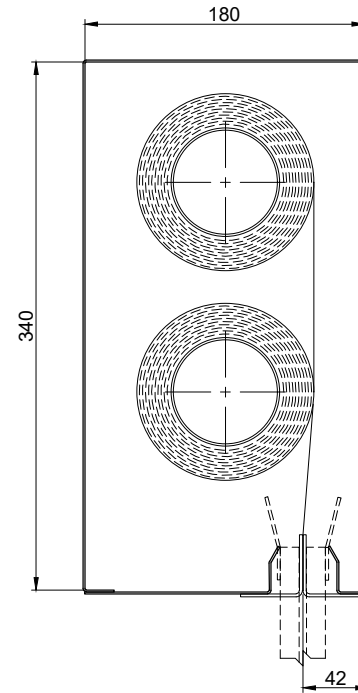

## MULTIPLE ROLLER UNITS

FM 15/20

Product	Max Width	Max Drop	Fabric
FM	5m	4.0m	EFP™ 4/1000/PU
FM	5m	4.0m	EFP™ A1

FM 18/22

Product	Max Width	Max Drop	Fabric
FM	5m	6.0m	EFP™ 4/1000/PU
FM	5m	6.0m	EFP™ A1

FM 18/26

Product	Max Width	Max Drop	Fabric
FM	5m	8.0m	EFP™ 4/1000/PU
FM	5m	8.0m	EFP™ A1

FM 18/34

Product	Max Width	Max Drop	Fabric
FM	Unlimited*	4.0m	EFP™ 4/1000/PU
FM	27.5m*	4.0m	EFP™ A1

FM 20/40

Product	Max Width	Max Drop	Fabric
FM	Unlimited**	8.0m	EFP™ 4/1000/PU
FM	27.5m**	8.0m	EFP™ A1

**NOTE: -**

\* Unlimited width with overlap join, maximum 5m per roller

\*\* Unlimited width with overlap join, maximum 4m per roller

Headbox size should allow additional min. 15mm for fixings bolt head

Sizes outside these standards - please contact Coopers

**NOTE: -**

\* Unlimited width with overlap join, maximum 5m per roller  
Headbox size should allow additional min. 15mm for fixings bolt head  
Sizes outside these standards - please contact Coopers

HEADBOX SIZE		OVERALL DIMENSION		
X (mm)	Y (mm)	W	D	A (mm)
150	200	< 5m	< 4m	90 - 100
180	220	< 5m	< 6m	90 - 100
180	260	< 5m	< 8m	123 - 133