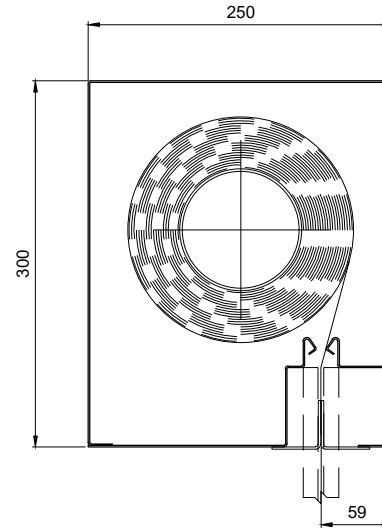

**NOTE: -**

\* Unlimited width with overlap join, maximum 5m per roller

\*\* Unlimited width with overlap join, maximum 4m per roller

Headbox size should allow additional min. 15mm for fixings bolt head

Sizes outside these standards - please contact Coopers

FMP 30/34/SS

Product	Max Width	Max Drop	Fabric
FM	5 metres	3.5 metres	EFP™ A1
FMP	4 metres	2.5 metres	EFP™ 2/1000/DGI

Product	Max Width	Max Drop	Fabric
FM	5 metres	4.5 metres	EFP™ A1
FMP	4 metres	3.0 metres	EFP™ 2/1000/DGI