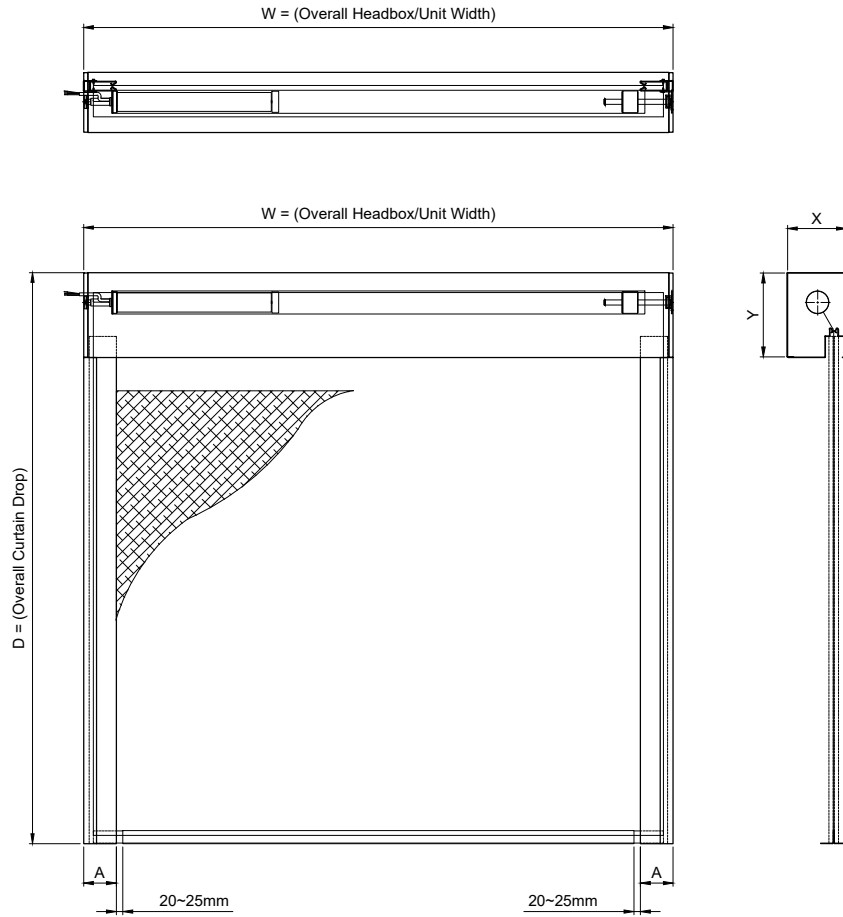

HEADBOX		OVERALL DIMENSION		
X (mm)	Y (mm)	W	D	A (mm)
150	200	< 5m	< 3.5m	90 - 100
180	220	< 5m	< 4.5m	90 - 100
180	260	< 5m	< 6.0m	90 - 100
250	300	< 5m	< 6.0m	90 - 100

Ignis House, Houghton Avenue
Waterlooville, Hampshire
PO7 3DU, UK
Tel: +44 (0)2392 454 405
Email: info@coopersfire.com
Web: www.coopersfire.com

DRAWN: ML	TITLE: FireMaster® with Smoke Seal Matrix of Sizes (EFP™ A1) - Tbar
CHECKED: JR	© COOPERS FIRE LIMITED ALL RIGHTS RESERVED. THIS DESIGN MAY NOT BE REPRODUCED IN ANY MATERIAL FORM, INCLUDING ELECTRONICALLY WITHOUT THE WRITTEN PERMISSION OF THE COPYRIGHT NAMES
APPROVED: JR	DRG. No. 606/335/MK ISSUE: 2 DATE: 14.12.2020

NOTE: -
SIZES OUTSIDE THESE STANDARDS - PLEASE CONTACT COOPERS