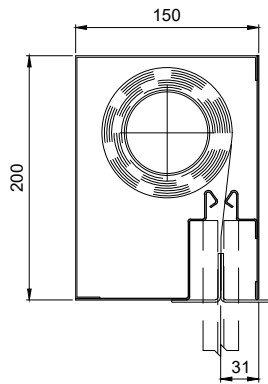

FIREMASTER®/FIREMASTER® PLUS² FIRE CURTAIN WITH SMOKE SEAL HEADBOX CONFIGURATION SECTIONS

FM 15/20/SS
FMP 15/20/SS