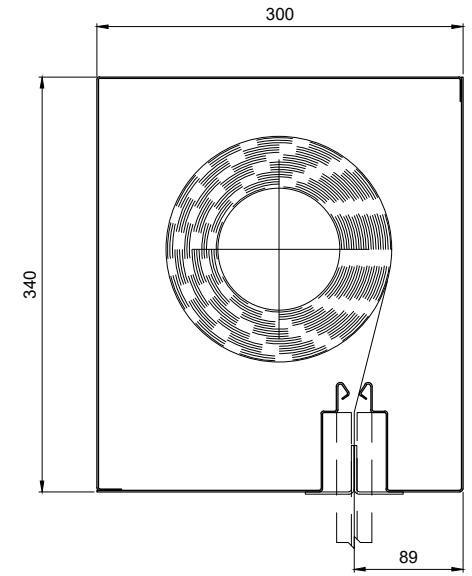

**NOTE: -**

\* Unlimited width with overlap join, maximum 5m per roller

\*\* Unlimited width with overlap join, maximum 4m per roller

Headbox size should allow additional min. 15mm for fixings bolt head

Sizes outside these standards - please contact Coopers

FMP 30/34/SS

Product	Max Width	Max Drop	Fabric
FM	5 metres	3.5 metres	EFP™ A1
FMP	4 metres	2.5 metres	EFP™ 2/1000/DGI

Product	Max Width	Max Drop	Fabric
FM	5 metres	4.5 metres	EFP™ A1
FMP	4 metres	3.0 metres	EFP™ 2/1000/DGI