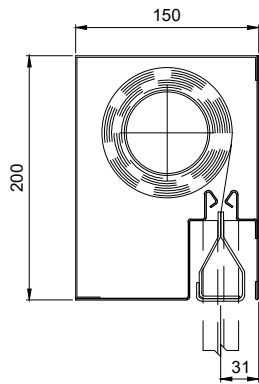

FIREMASTER®/FIREMASTER® PLUS² FIRE CURTAIN WITH SMOKE SEAL HEADBOX CONFIGURATION SECTIONS

FM 15/20/SS
FMP 15/20/SS