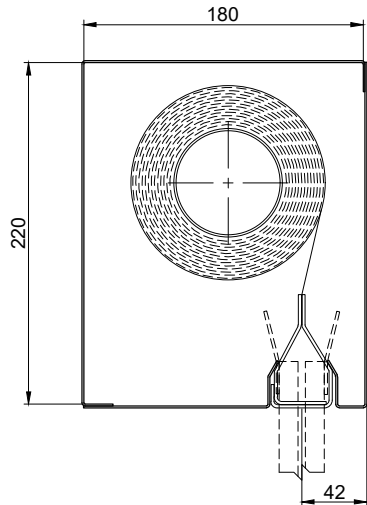

FIREMASTER® FIRE CURTAIN STANDARD HEADBOX SECTIONS

SINGLE ROLLER UNITS

MULTIPLE ROLLER UNITS

FM 15/20

Product	Max Width	Max Drop	Fabric
FM	5m	4.0m	EFP™ 4/1000/PU
FM	3m	3.0m	EFP™ A1

FM 18/22

Product	Max Width	Max Drop	Fabric
FM	5m	6.0m	EFP™ 4/1000/PU
FM	3m	3.0m	EFP™ A1

FM 18/26

Product	Max Width	Max Drop	Fabric
FM	5m	8.0m	EFP™ 4/1000/PU
FM	3m	3.0m	EFP™ A1

FM 18/34

Product	Max Width	Max Drop	Fabric
FM	Unlimited*	4.0m	EFP™ 4/1000/PU
FM	n/a	n/a	EFP™ A1

FM 20/40

Product	Max Width	Max Drop	Fabric
FM	Unlimited**	8.0m	EFP™ 4/1000/PU
FM	n/a	n/a	EFP™ A1

NOTE: -

* Unlimited width with overlap join, maximum 5m per roller

** Unlimited width with overlap join, maximum 4m per roller

Headbox size should allow additional min. 15mm for fixings bolt head

Sizes outside these standards - please contact Coopers

NOTE: - Headbox size should allow additional 15mm for fixings bolt head
Size Outside these standards, please contact Coopers

HEADBOX		OVERALL DIMENSION		
X (mm)	Y (mm)	W	D	A (mm)
150	200	< 3m	< 3m	90 - 100
180	220	< 3m	< 3m	90 - 100
180	260	< 3m	< 3m	90 - 100
250	300	< 3m	< 3m	90 - 100