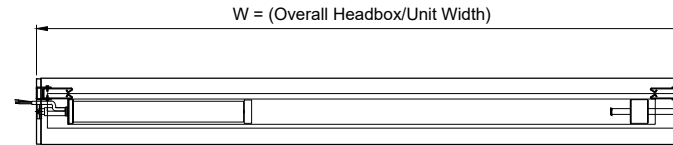

HEADBOX		OVERALL DIMENSION		
X (mm)	Y (mm)	W	D	A (mm)
150	200	< 3m	< 3m	90 - 100
180	220	< 3m	< 3m	90 - 100
180	260	< 3m	< 3m	90 - 100
250	300	< 3m	< 3m	90 - 100

Ignis House, Houghton Avenue
Waterlooville, Hampshire
PO7 3DU, UK

Tel: +44 (0)2392 454 405

Email: info@coopersfire.com
Web: www.coopersfire.com

DRAWN: ML	TITLE: FireMaster® with Smoke Seal Matrix of Sizes (EFP™ A1) - Jumbo	
CHECKED: JR	© COOPERS FIRE LIMITED ALL RIGHTS RESERVED. THIS DESIGN MAY NOT BE REPRODUCED IN ANY MATERIAL FORM, INCLUDING ELECTRONICALLY WITHOUT THE WRITTEN PERMISSION OF THE COPYRIGHT NAMES	ALL DIMENSIONS IN MILLIMETRES UNLESS OTHERWISE STATED
APPROVED: JR	DRG. No. 606/334/MK	ISSUE: 2 DATE: 14.12.2020

NOTE: -
SIZES OUTSIDE THESE STANDARDS - PLEASE CONTACT COOPERS