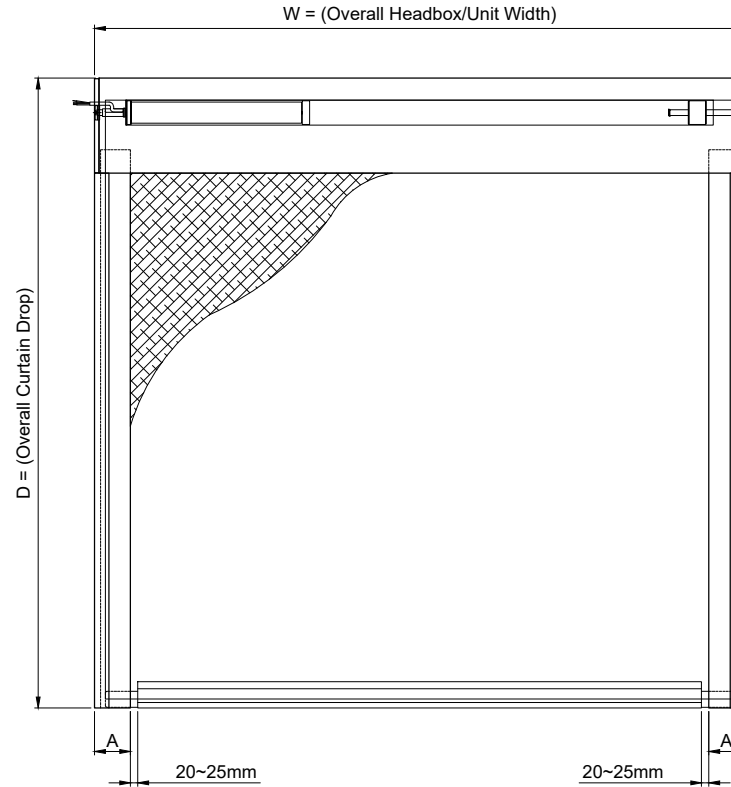

HEADBOX SIZE		OVERALL DIMENSION		
X (mm)	Y (mm)	W	D	A (mm)
150	200	< 3m	< 3m	90 - 100
180	220	< 3m	< 3m	90 - 100
180	260	< 3m	< 3m	90 - 100

Ignis House, Houghton Avenue
Waterlooville, Hampshire
PO7 3DU, UK
Tel: +44 (0)2392 454 405
Email: info@coopersfire.com
Web: www.coopersfire.com

DRAWN: ML	TITLE: FireMaster® Fire Curtain Matrix of Sizes - Jumbo (EFP™ A1)		
CHECKED: JR	© 1997-2018 COOPERS FIRE LIMITED ALL RIGHTS RESERVED. THIS DESIGN MAY NOT BE REPRODUCED IN ANY MATERIAL FORM, INCLUDING ELECTRONICALLY WITHOUT THE WRITTEN PERMISSION OF THE COPYRIGHT NAMES	ALL DIMENSIONS IN MILLIMETRES UNLESS OTHERWISE STATED	
APPROVED: JR	DRG. No. 606/331/MK	ISSUE: 2	DATE: 14.12.2020

NOTE: - Headbox size should allow additional 15mm for fixings bolt head
Size Outside these standards, please contact Coopers