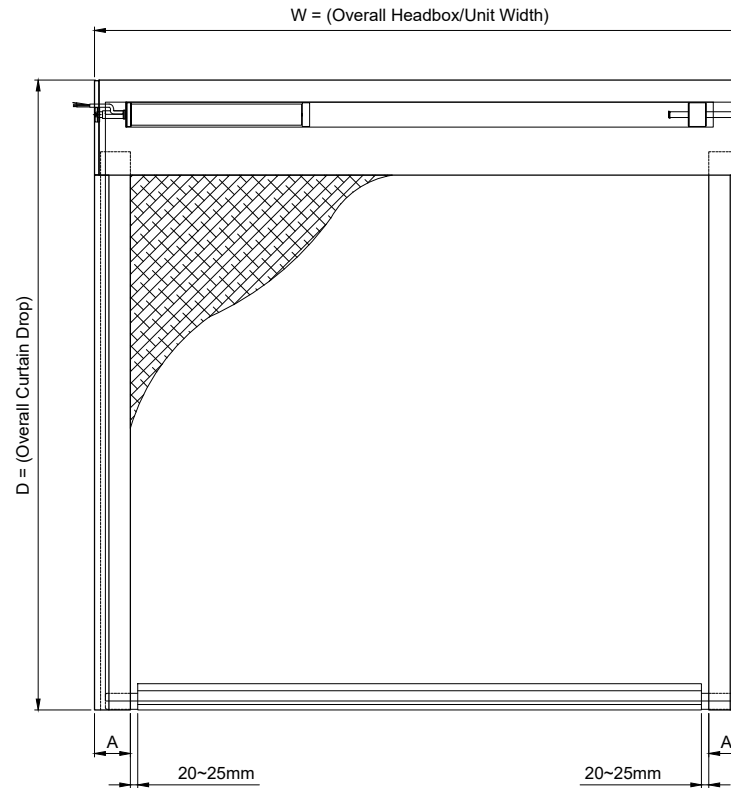

* SIZES GREATER THAN STATED PLEASE CONTACT COOPERS

HEADBOX SIZE		OVERALL DIMENSION		
X (mm)	Y (mm)	W	D	A (mm)
150	200	< 3m	< 3m	90 - 100
180	220	< 3m	< 3m	90 - 100
180	260	< 3m	< 3m	90 - 100

Ignis House, Houghton Avenue
Waterlooville, Hampshire
PO7 3DU, UK
Tel: +44 (0)2392 454 405
Email: info@coopersfire.com
Web: www.coopersfire.com

DRAWN: ML	TITLE: FireMaster® Fire Curtain Matrix of Sizes - Jumbo (EFP™ A1)		
CHECKED: JR	© 1997-2018 COOPERS FIRE LIMITED ALL RIGHTS RESERVED. THIS DESIGN MAY NOT BE REPRODUCED IN ANY MATERIAL FORM, INCLUDING ELECTRONICALLY WITHOUT THE WRITTEN PERMISSION OF THE COPYRIGHT NAMES	ALL DIMENSIONS IN MILLIMETRES UNLESS OTHERWISE STATED	
APPROVED: JR	DRG. No. 606/331/MK	ISSUE: 2	DATE: 14.12.2020

NOTE: - Headbox size should allow additional 15mm for fixings bolt head
Size Outside these standards, please contact Coopers

HEADBOX		OVERALL DIMENSION		
X (mm)	Y (mm)	W	D	A (mm)
150	200	< 3m	< 3m	90 - 100
180	220	< 3m	< 3m	90 - 100
180	260	< 3m	< 3m	90 - 100
250	300	< 3m	< 3m	90 - 100