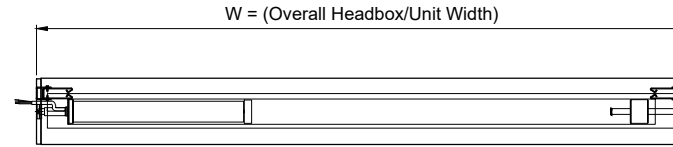

HEADBOX SIZE		OVERALL DIMENSION		
X (mm)	Y (mm)	W	D	A (mm)
150	200	< 3m	< 3m	90 - 100
180	220	< 3m	< 3m	90 - 100
180	260	< 3m	< 3m	90 - 100

Ignis House, Houghton Avenue
Waterlooville, Hampshire
PO7 3DU, UK
Tel: +44 (0)2392 454 405
Email: info@coopersfire.com
Web: www.coopersfire.com

DRAWN: ML	TITLE: FireMaster® Fire Curtain Matrix of Sizes - Jumbo (EFP™ A1)		
CHECKED: JR	© 1997-2018 COOPERS FIRE LIMITED ALL RIGHTS RESERVED. THIS DESIGN MAY NOT BE REPRODUCED IN ANY MATERIAL FORM, INCLUDING ELECTRONICALLY WITHOUT THE WRITTEN PERMISSION OF THE COPYRIGHT NAMES	ALL DIMENSIONS IN MILLIMETRES UNLESS OTHERWISE STATED	
APPROVED: JR	DRG. No. 606/331/MK	ISSUE: 2	DATE: 14.12.2020

NOTE: - Headbox size should allow additional 15mm for fixings bolt head
Size Outside these standards, please contact Coopers