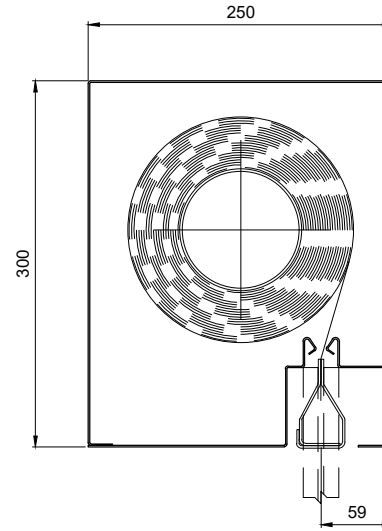

NOTE: -

* Unlimited width with overlap join, maximum 5m per roller

** Unlimited width with overlap join, maximum 4m per roller

Headbox size should allow additional min. 15mm for fixings bolt head

Sizes outside these standards - please contact Coopers

FIREMASTER®/FIREMASTER® PLUS² FIRE CURTAIN WITH SMOKE SEAL HEADBOX CONFIGURATION SECTIONS

FM 15/20/SS
FMP 15/20/SS

FM 18/22/SS
FMP 18/22/SS

FM 18/26/SS
FMP 18/26/SS

FM 25/30/SS
FMP 25/30/SS

FMP 30/34/SS

Product	Max Width	Max Drop	Fabric
FM	3 metres	3.0 metres	EFP™ A1
FMP	3 metres	2.5 metres	EFP™ 2/1000/DGI

Product	Max Width	Max Drop	Fabric
FM	3 metres	3.0 metres	EFP™ A1
FMP	3 metres	3.0 metres	EFP™ 2/1000/DGI

Product	Max Width	Max Drop	Fabric
FM	3 metres	3.0 metres	EFP™ A1
FMP	3 metres	3.0 metres	EFP™ 2/1000/DGI

NOTE: - Headbox size should allow additional 15mm for fixings bolt head
Size Outside these standards, please contact Coopers

HEADBOX		OVERALL DIMENSION		
X (mm)	Y (mm)	W	D	A (mm)
150	200	< 3m	< 3m	90 - 100
180	220	< 3m	< 3m	90 - 100
180	260	< 3m	< 3m	90 - 100
250	300	< 3m	< 3m	90 - 100