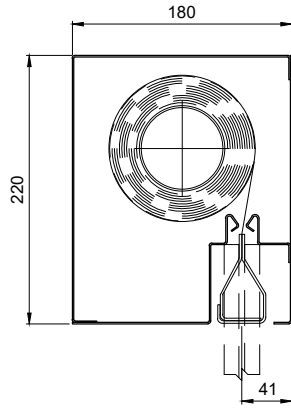

FM 18/22/SS
FMP 18/22/SS