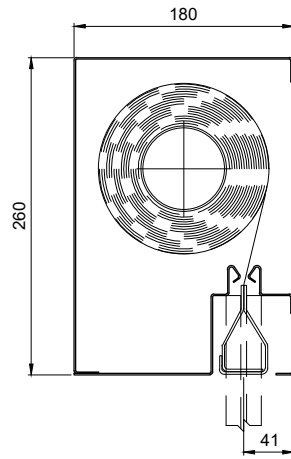

NOTE: -

* Unlimited width with overlap join, maximum 5m per roller

** Unlimited width with overlap join, maximum 4m per roller

Headbox size should allow additional min. 15mm for fixings bolt head

Sizes outside these standards - please contact Coopers

FIREMASTER®/FIREMASTER® PLUS² FIRE CURTAIN WITH SMOKE SEAL HEADBOX CONFIGURATION SECTIONS

FM 15/20/SS
FMP 15/20/SS

FM 18/22/SS
FMP 18/22/SS

FM 18/26/SS
FMP 18/26/SS

FM 25/30/SS
FMP 25/30/SS

FMP 30/34/SS

Product	Max Width	Max Drop	Fabric
FM	3 metres	3.0 metres	EFP™ A1
FMP	3 metres	2.5 metres	EFP™ 2/1000/DGI

Product	Max Width	Max Drop	Fabric
FM	3 metres	3.0 metres	EFP™ A1
FMP	3 metres	3.0 metres	EFP™ 2/1000/DGI

Product	Max Width	Max Drop	Fabric
FM	3 metres	3.0 metres	EFP™ A1
FMP	3 metres	3.0 metres	EFP™ 2/1000/DGI

NOTE: - Headbox size should allow additional 15mm for fixings bolt head
Size Outside these standards, please contact Coopers

HEADBOX		OVERALL DIMENSION		
X (mm)	Y (mm)	W	D	A (mm)
150	200	< 3m	< 3m	90 - 100
180	220	< 3m	< 3m	90 - 100
180	260	< 3m	< 3m	90 - 100
250	300	< 3m	< 3m	90 - 100