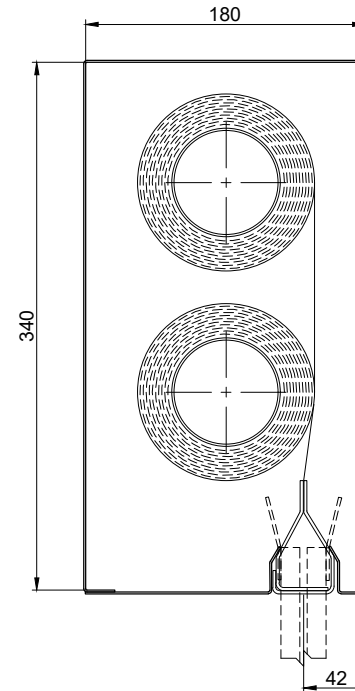

FIREMASTER® FIRE CURTAIN STANDARD HEADBOX SECTIONS

SINGLE ROLLER UNITS

MULTIPLE ROLLER UNITS

FM 15/20

Product	Max Width	Max Drop	Fabric
FM	5m	4.0m	EFP™ 4/1000/PU
FM	3m	3.0m	EFP™ A1

FM 18/22

Product	Max Width	Max Drop	Fabric
FM	5m	6.0m	EFP™ 4/1000/PU
FM	3m	3.0m	EFP™ A1

FM 18/26

Product	Max Width	Max Drop	Fabric
FM	5m	8.0m	EFP™ 4/1000/PU
FM	3m	3.0m	EFP™ A1

FM 18/34

Product	Max Width	Max Drop	Fabric
FM	Unlimited*	4.0m	EFP™ 4/1000/PU
FM	n/a	n/a	EFP™ A1

FM 20/40

Product	Max Width	Max Drop	Fabric
FM	Unlimited**	8.0m	EFP™ 4/1000/PU
FM	n/a	n/a	EFP™ A1

NOTE: -

* Unlimited width with overlap join, maximum 5m per roller

** Unlimited width with overlap join, maximum 4m per roller

Headbox size should allow additional min. 15mm for fixings bolt head

Sizes outside these standards - please contact Coopers

NOTE: - Headbox size should allow additional 15mm for fixings bolt head
Size Outside these standards, please contact Coopers

HEADBOX		OVERALL DIMENSION		
X (mm)	Y (mm)	W	D	A (mm)
150	200	< 3m	< 3m	90 - 100
180	220	< 3m	< 3m	90 - 100
180	260	< 3m	< 3m	90 - 100
250	300	< 3m	< 3m	90 - 100