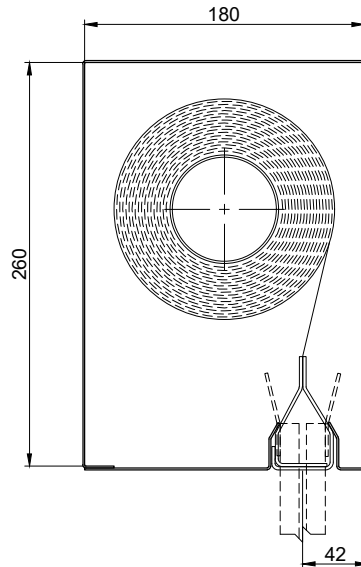

FIREMASTER® FIRE CURTAIN STANDARD HEADBOX SECTIONS

SINGLE ROLLER UNITS

MULTIPLE ROLLER UNITS

FM 15/20

Product	Max Width	Max Drop	Fabric
FM	5m	4.0m	EFP™ 4/1000/PU
FM	3m	3.0m	EFP™ A1

FM 18/22

Product	Max Width	Max Drop	Fabric
FM	5m	6.0m	EFP™ 4/1000/PU
FM	3m	3.0m	EFP™ A1

FM 18/26

Product	Max Width	Max Drop	Fabric
FM	5m	8.0m	EFP™ 4/1000/PU
FM	3m	3.0m	EFP™ A1

FM 18/34

Product	Max Width	Max Drop	Fabric
FM	Unlimited*	4.0m	EFP™ 4/1000/PU
FM	n/a	n/a	EFP™ A1

FM 20/40

Product	Max Width	Max Drop	Fabric
FM	Unlimited**	8.0m	EFP™ 4/1000/PU
FM	n/a	n/a	EFP™ A1

NOTE: -

* Unlimited width with overlap join, maximum 5m per roller

** Unlimited width with overlap join, maximum 4m per roller

Headbox size should allow additional min. 15mm for fixings bolt head

Sizes outside these standards - please contact Coopers

NOTE: - Headbox size should allow additional 15mm for fixings bolt head
Size Outside these standards, please contact Coopers

HEADBOX		OVERALL DIMENSION		
X (mm)	Y (mm)	W	D	A (mm)
150	200	< 3m	< 3m	90 - 100
180	220	< 3m	< 3m	90 - 100
180	260	< 3m	< 3m	90 - 100
250	300	< 3m	< 3m	90 - 100