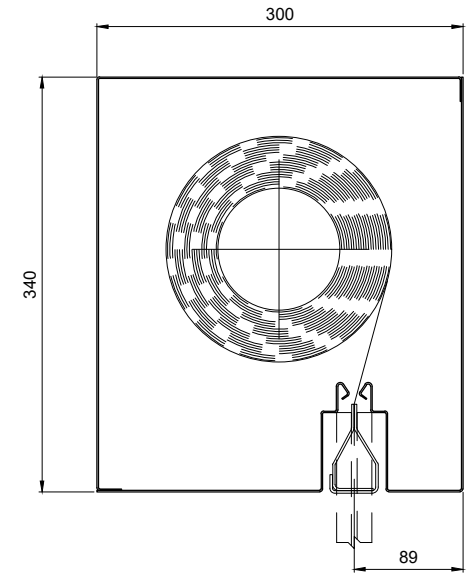

NOTE: -

* Unlimited width with overlap join, maximum 5m per roller

** Unlimited width with overlap join, maximum 4m per roller

Headbox size should allow additional min. 15mm for fixings bolt head

Sizes outside these standards - please contact Coopers

FIREMASTER®/FIREMASTER® PLUS² FIRE CURTAIN WITH SMOKE SEAL HEADBOX CONFIGURATION SECTIONS

FM 15/20/SS
FMP 15/20/SS

FM 18/22/SS
FMP 18/22/SS

FM 18/26/SS
FMP 18/26/SS

FM 25/30/SS
FMP 25/30/SS

FMP 30/34/SS

Product	Max Width	Max Drop	Fabric
FM	3 metres	3.0 metres	EFP™ A1
FMP	3 metres	2.5 metres	EFP™ 2/1000/DGI

Product	Max Width	Max Drop	Fabric
FM	3 metres	3.0 metres	EFP™ A1
FMP	3 metres	3.0 metres	EFP™ 2/1000/DGI

Product	Max Width	Max Drop	Fabric
FM	3 metres	3.0 metres	EFP™ A1
FMP	3 metres	3.0 metres	EFP™ 2/1000/DGI

Product	Max Width	Max Drop	Fabric
FM	3 metres	3.0 metres	EFP™ A1
FMP	3 metres	3.0 metres	EFP™ 2/1000/DGI

Product	Max Width	Max Drop	Fabric
FM	n/a	n/a	EFP™ A1
FMP	3 metres	3.0 metres	EFP™ 2/1000/DGI

Ignis House, Houghton Avenue
WaterlooVille, Hampshire
PO7 3DU, UK