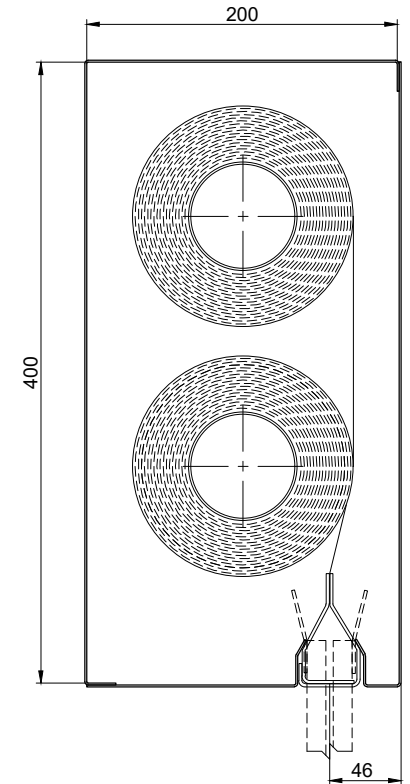

FIREMASTER® FIRE CURTAIN STANDARD HEADBOX SECTIONS

SINGLE ROLLER UNITS

MULTIPLE ROLLER UNITS

FM 15/20

Product	Max Width	Max Drop	Fabric
FM	5m	4.0m	EFP™ 4/1000/PU
FM	3m	3.0m	EFP™ A1

FM 18/22

Product	Max Width	Max Drop	Fabric
FM	5m	6.0m	EFP™ 4/1000/PU
FM	3m	3.0m	EFP™ A1

FM 18/26

Product	Max Width	Max Drop	Fabric
FM	5m	8.0m	EFP™ 4/1000/PU
FM	3m	3.0m	EFP™ A1

FM 18/34

Product	Max Width	Max Drop	Fabric
FM	Unlimited*	4.0m	EFP™ 4/1000/PU
FM	n/a	n/a	EFP™ A1

FM 20/40

Product	Max Width	Max Drop	Fabric
FM	Unlimited**	8.0m	EFP™ 4/1000/PU
FM	n/a	n/a	EFP™ A1

NOTE: -

* Unlimited width with overlap join, maximum 5m per roller

** Unlimited width with overlap join, maximum 4m per roller

Headbox size should allow additional min. 15mm for fixings bolt head

Sizes outside these standards - please contact Coopers

NOTE: - Headbox size should allow additional 15mm for fixings bolt head
Size Outside these standards, please contact Coopers

HEADBOX		OVERALL DIMENSION		
X (mm)	Y (mm)	W	D	A (mm)
150	200	< 3m	< 3m	90 - 100
180	220	< 3m	< 3m	90 - 100
180	260	< 3m	< 3m	90 - 100
250	300	< 3m	< 3m	90 - 100