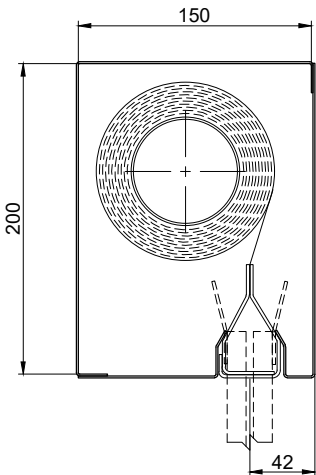

FIREMASTER® FIRE CURTAIN STANDARD HEADBOX SECTIONS

SINGLE ROLLER UNITS

MULTIPLE ROLLER UNITS

FM 15/20

Product	Max Width	Max Drop	Fabric
FM	5m	4.0m	EFP™ 4/1000/PU
FM	3m	3.0m	EFP™ A1

FM 18/22

Product	Max Width	Max Drop	Fabric
FM	5m	6.0m	EFP™ 4/1000/PU
FM	3m	3.0m	EFP™ A1

FM 18/26

Product	Max Width	Max Drop	Fabric
FM	5m	8.0m	EFP™ 4/1000/PU
FM	3m	3.0m	EFP™ A1

FM 18/34

Product	Max Width	Max Drop	Fabric
FM	Unlimited*	4.0m	EFP™ 4/1000/PU
FM	n/a	n/a	EFP™ A1

FM 20/40

Product	Max Width	Max Drop	Fabric
FM	Unlimited**	8.0m	EFP™ 4/1000/PU
FM	n/a	n/a	EFP™ A1

NOTE: -

* Unlimited width with overlap join, maximum 5m per roller

** Unlimited width with overlap join, maximum 4m per roller

Headbox size should allow additional min. 15mm for fixings bolt head

Sizes outside these standards - please contact Coopers

NOTE: - Headbox size should allow additional 15mm for fixings bolt head
Size Outside these standards, please contact Coopers

HEADBOX		OVERALL DIMENSION		
X (mm)	Y (mm)	W	D	A (mm)
150	200	< 3m	< 3m	90 - 100
180	220	< 3m	< 3m	90 - 100
180	260	< 3m	< 3m	90 - 100
250	300	< 3m	< 3m	90 - 100