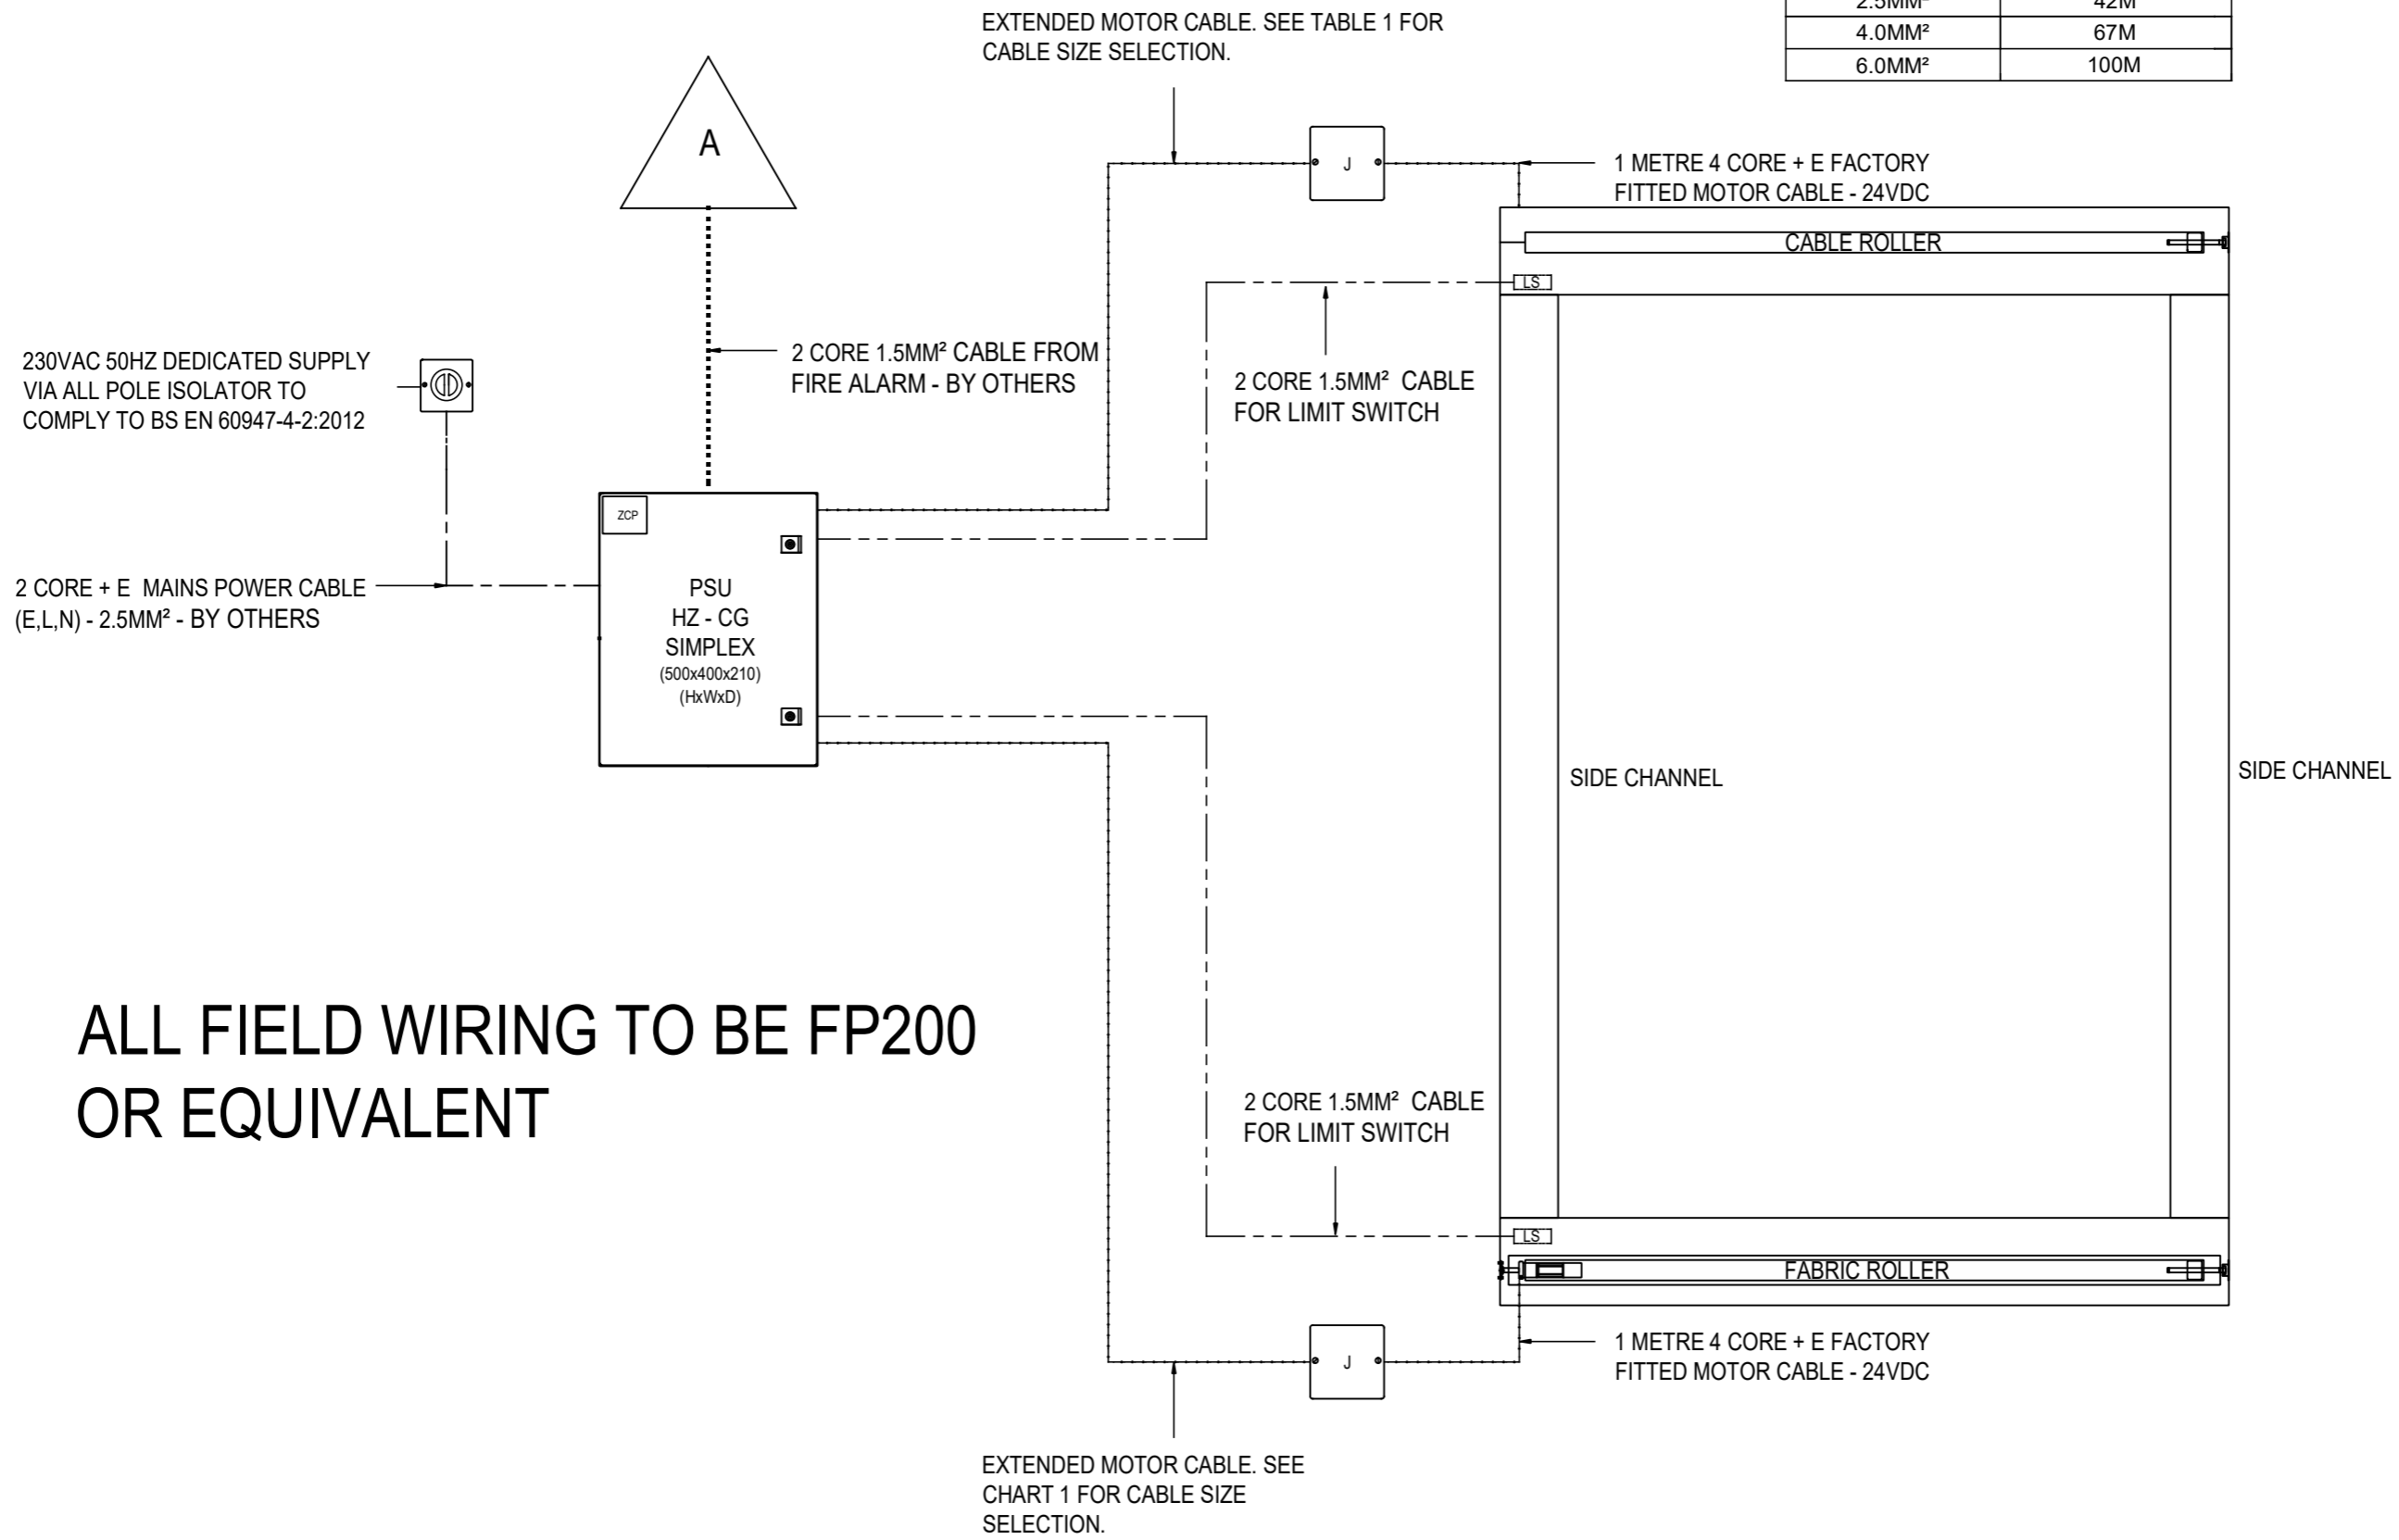

TABLE 1

MOTOR CABLE EXTENSION (BY OTHERS)	
CABLE SIZE	MAX DISTANCE
1.5MM ²	25M
2.5MM ²	42M
4.0MM ²	67M
6.0MM ²	100M

ALL FIELD WIRING TO BE FP200 OR EQUIVALENT

Edward House, Penner Road,
Havant, Hampshire, PO9 1QZ, UK