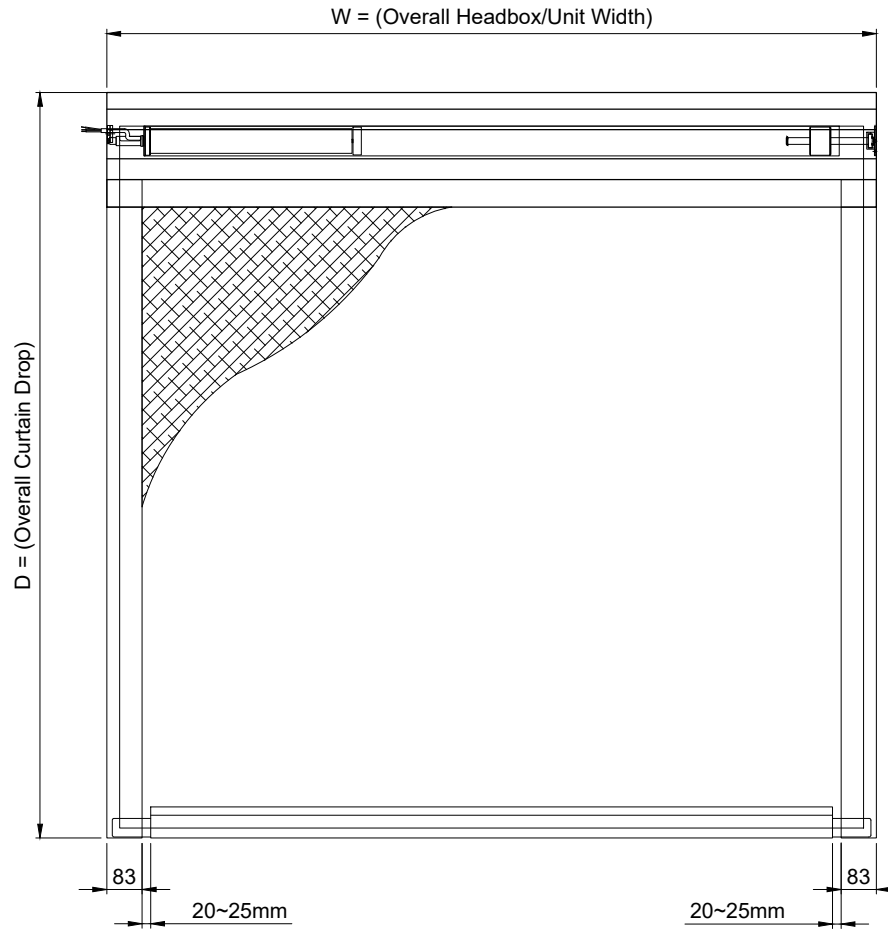

Ignis House, Houghton Avenue
Waterlooville, Hampshire
PO7 3DU, UK
Tel: +44 (0) 23 9245 4405
Fax: +44 (0) 23 9249 2732
Email: info@coopersfire.com
Web: www.coopersfire.com

DRAWN:	ML	TITLE:	Vii@Fire/Vii@Fire iZone Fire Curtain Configuration - Face Fix
CHECKED:	JR	© COOPERS FIRE LIMITED ALL RIGHTS RESERVED. THIS DESIGN MAY NOT BE REPRODUCED IN ANY MATERIAL FORM, INCLUDING ELECTRONICALLY WITHOUT THE WRITTEN PERMISSION OF THE COPYRIGHT NAMES	ALL DIMENSION IN MILLIMETERS UNLESS OTHERWISE STATED
APPROVED:	JR	DRG. No.	601/324/MK
		ISSUE:	2
		DATE:	15.12.2020

Product	Max Width	Max Drop	Fabric	Smoke Seal
Vii@Fire FM	3 metres	3.0 metres	EFP™ A1	Yes / No
Vii@Fire iZone	3 metres	3.0 metres	EFP™ 2/1000/DGI	Yes / No