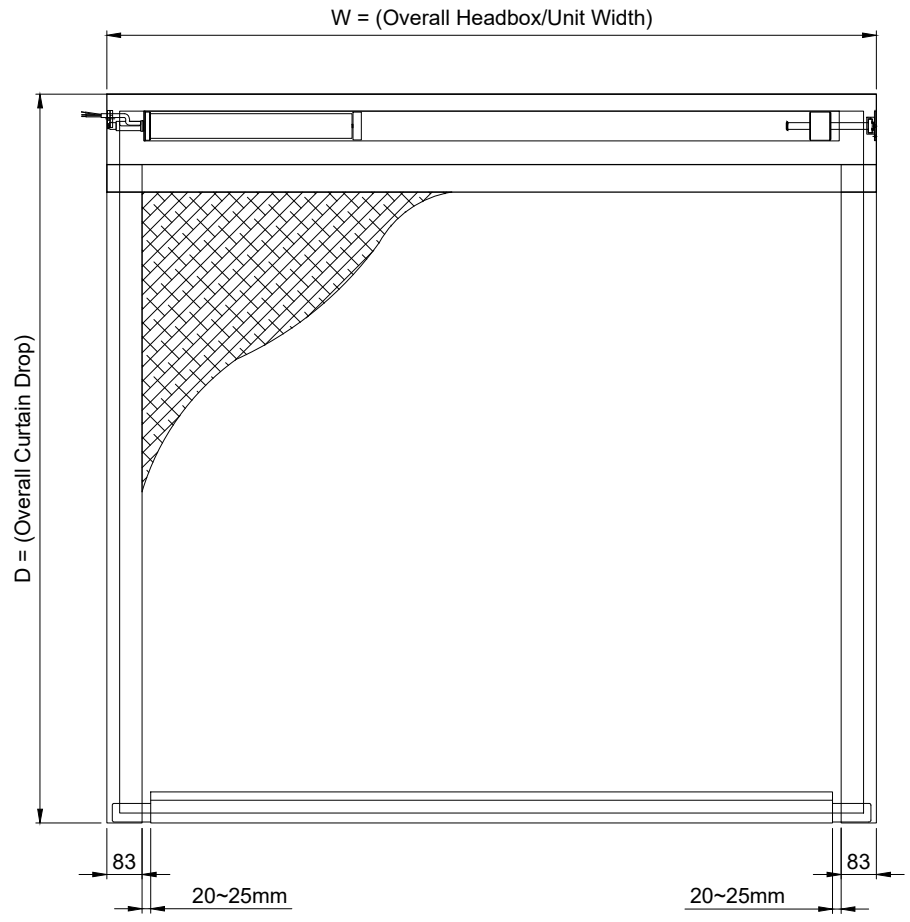

Product	Max Width	Max Drop	Fabric	Smoke Seal
Vii@Fire FM	3 metres	3.0 metres	EFP™ A1	Yes / No
Vii@Fire iZone	3 metres	3.0 metres	EFP™ 2/1000/DGI	Yes / No

Headbox Detail

Side Guide
(Reveal Fix)

Ignis House, Houghton Avenue
Waterlooville, Hampshire
PO7 3DU, UK
Tel: +44 (0) 23 9245 4405
Fax: +44 (0) 23 9249 2732
Email: info@coopersfire.com
Web: www.coopersfire.com