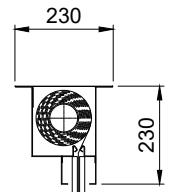

Product	Max Width	Max Drop	Fabric	Smoke Seal
Vii@Fire FM	3 metres	3.0 metres	EFP™ A1	Yes / No
Vii@Fire iZone	3 metres	3.0 metres	EFP™ 2/1000/DGI	Yes / No

Headbox Detail

Side Guide
(Reveal Fix)

Ignis House, Houghton Avenue
Waterlooville, Hampshire
PO7 3DU, UK
Tel: +44 (0) 23 9245 4405
Fax: +44 (0) 23 9249 2732
Email: info@coopersfire.com
Web: www.coopersfire.com