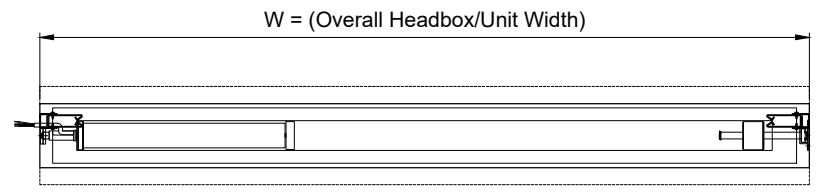

Product	Max Width	Max Drop	Fabric	Smoke Seal
Vii@Fire FM	3 metres	3.0 metres	EFP™ A1	Yes / No
Vii@Fire iZone	3 metres	3.0 metres	EFP™ 2/1000/DGI	Yes / No

Headbox Detail

Side Guide
(Reveal Fix)

Ignis House, Houghton Avenue
Waterlooville, Hampshire
PO7 3DU, UK
Tel: +44 (0) 23 9245 4405
Fax: +44 (0) 23 9249 2732
Email: info@coopersfire.com
Web: www.coopersfire.com