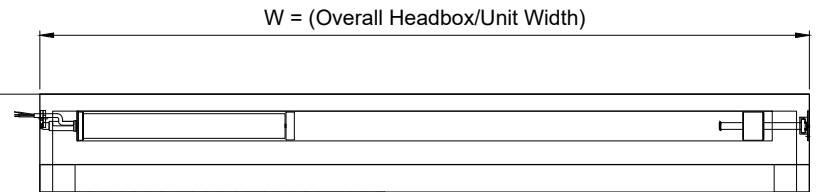

Product	Max Width	Max Drop	Fabric	Smoke Seal
Vii@Fire FM	3 metres	3.0 metres	EFP™ A1	Yes / No
Vii@Fire iZone	3 metres	3.0 metres	EFP™ 2/1000/DGI	Yes / No

Headbox Detail

Side Guide
(Reveal Fix)

Ignis House, Houghton Avenue
Waterlooville, Hampshire
PO7 3DU, UK
Tel: +44 (0) 23 9245 4405
Fax: +44 (0) 23 9249 2732
Email: info@coopersfire.com
Web: www.coopersfire.com