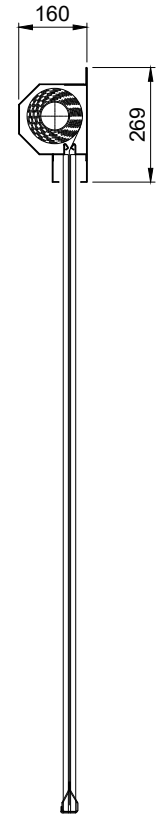

Headbox Detail

Side Guide
(Face Fix)

Ignis House, Houghton Avenue
Waterlooville, Hampshire
PO7 3DU, UK
Tel: +44 (0) 23 9245 4405
Fax: +44 (0) 23 9249 2732
Email: info@coopersfire.com
Web: www.coopersfire.com

DRAWN:	ML	TITLE:	Vii@Fire/Vii@Fire iZone Fire Curtain Configuration - Face Fix
CHECKED:	JR	© COOPERS FIRE LIMITED ALL RIGHTS RESERVED. THIS DESIGN MAY NOT BE REPRODUCED IN ANY MATERIAL FORM, INCLUDING ELECTRONICALLY WITHOUT THE WRITTEN PERMISSION OF THE COPYRIGHT NAMES	ALL DIMENSION IN MILLIMETERS UNLESS OTHERWISE STATED
APPROVED:	JR	DRG. No.	601/324/MK
		ISSUE:	2
		DATE:	15.12.2020

Product	Max Width	Max Drop	Fabric	Smoke Seal
Vii@Fire FM	3 metres	3.0 metres	EFP™ A1	Yes / No
Vii@Fire iZone	3 metres	3.0 metres	EFP™ 2/1000/DGI	Yes / No

Headbox Detail

Side Guide
(Reveal Fix)

Ignis House, Houghton Avenue
Waterlooville, Hampshire
PO7 3DU, UK
Tel: +44 (0) 23 9245 4405
Fax: +44 (0) 23 9249 2732
Email: info@coopersfire.com
Web: www.coopersfire.com