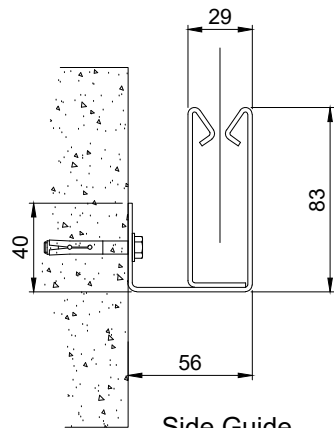

Side Guide
(Face Fix)