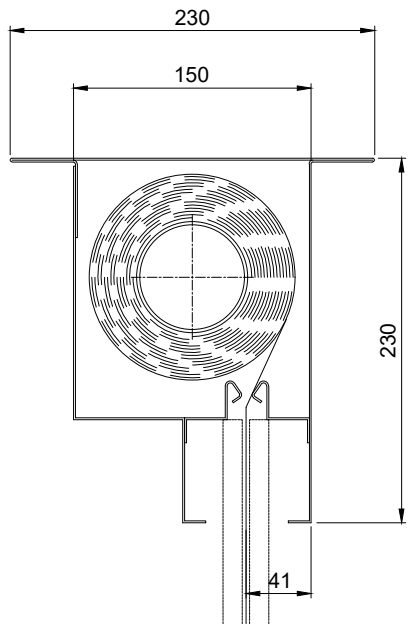

Product	Max Width	Max Drop	Fabric	Smoke Seal
Vii@Fire FM	3 metres	3.0 metres	EFP™ A1	Yes / No
Vii@Fire iZone	3 metres	3.0 metres	EFP™ 2/1000/DGI	Yes / No

Headbox Detail

Side Guide
(Reveal Fix)

Ignis House, Houghton Avenue
Waterlooville, Hampshire
PO7 3DU, UK
Tel: +44 (0) 23 9245 4405
Fax: +44 (0) 23 9249 2732
Email: info@coopersfire.com
Web: www.coopersfire.com