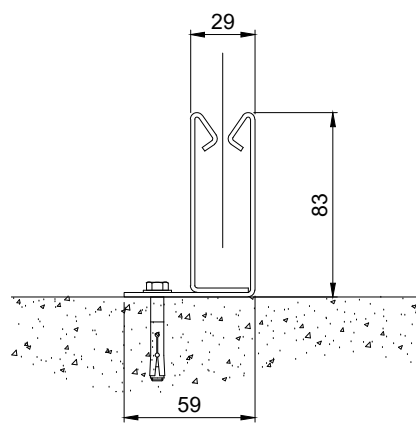

Product	Max Width	Max Drop	Fabric	Smoke Seal
Vii@Fire FM	3 metres	3.0 metres	EFP™ A1	Yes / No
Vii@Fire iZone	3 metres	3.0 metres	EFP™ 2/1000/DGI	Yes / No

Headbox Detail

Side Guide
(Reveal Fix)

Ignis House, Houghton Avenue
Waterlooville, Hampshire
PO7 3DU, UK
Tel: +44 (0) 23 9245 4405
Fax: +44 (0) 23 9249 2732
Email: info@coopersfire.com
Web: www.coopersfire.com