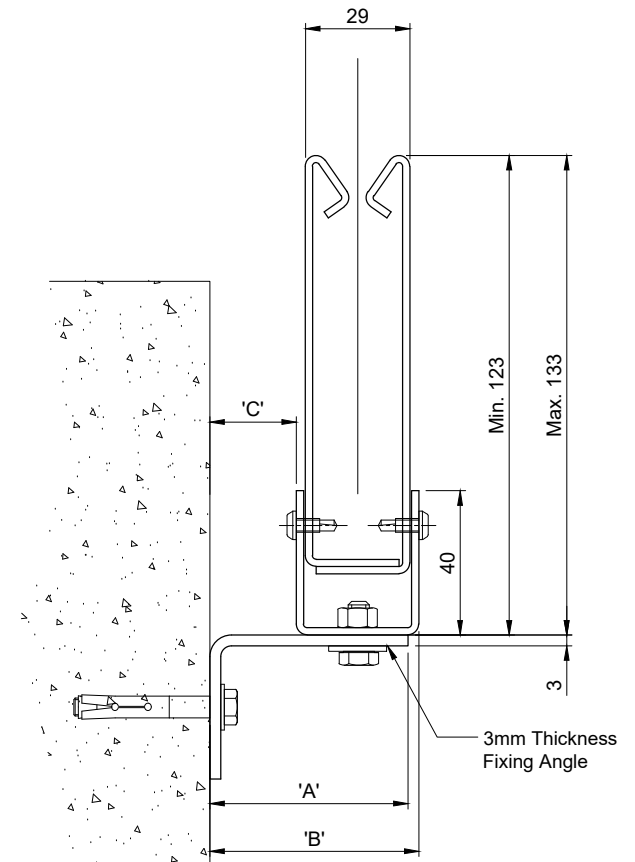

SIDE MOUNTED
SIDE GUIDE DETAILS

REVERSE MOUNTED (OPTION 1)
SIDE GUIDE DETAILS

REVERSE MOUNTED (OPTION 2)
SIDE GUIDE DETAILS

FIXING DIMENSION			
HEADBOX	'A'	'B'	'C'
FM15/20	55mm	58mm	25mm
FM18/22	55mm	58mm	25mm
FM18/26	55mm	58mm	25mm
FM18/34	55mm	58mm	25mm
FM20/40	59mm	62mm	29mm
83mm Side Guide applies to curtains under 6M drop			

Ignis House, Houghton Avenue
Waterlooville, Hampshire
PO7 3DU, UK

Tel: +44 (0) 23 9245 4405
Fax: +44 (0) 23 9249 2732

Email: info@coopersfire.com
Web: www.coopersfire.com

DRAWN:	TITLE: 83MM SMOKESTOP® SIDE GUIDE FIXING CONFIGURATION		
EM			
CHECKED:	© COOPERS FIRE LIMITED ALL RIGHTS RESERVED. THIS DESIGN MAY NOT BE REPRODUCED IN ANY MATERIAL FORM, INCLUDING ELECTRONICALLY WITHOUT THE WRITTEN PERMISSION OF THE COPYRIGHT NAMES		
JR	ALL DIMENSION IN MILLIMETERS UNLESS OTHERWISE STATED		
APPROVED:	DRG. No.	ISSUE:	2
JR	600/630//MK	DATE:	11.12.2020

SIDE MOUNTED
SIDE GUIDE DETAILS

REVERSE MOUNTED (OPTION 1)
SIDE GUIDE DETAILS

REVERSE MOUNTED (OPTION 2)
SIDE GUIDE DETAILS

FIXING DIMENSION			
HEADBOX	'A'	'B'	'C'
FM15/20	55mm	58mm	25mm
FM18/22	55mm	58mm	25mm
FM18/26	55mm	58mm	25mm
FM18/34	55mm	58mm	25mm
FM20/40	59mm	62mm	29mm
116mm Side Guide applies to curtains over 6M drop			

SIDE MOUNTED
SIDE GUIDE DETAILS

83mm Side Guide applies to
curtains under 6M drop

SIDE MOUNTED
SIDE GUIDE DETAILS

116mm Side Guide applies to
curtains over 6M drop

Ignis House, Houghton Avenue
Waterlooville, Hampshire
PO7 3DU, UK