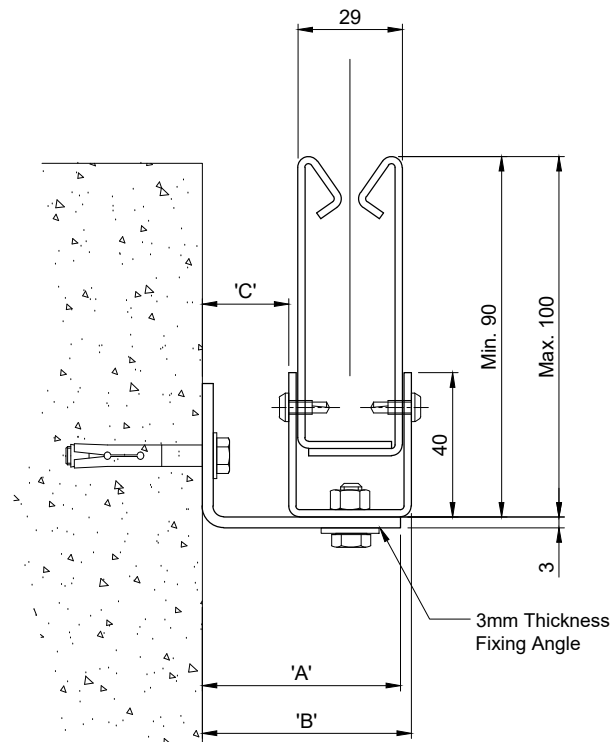

SIDE MOUNTED
SIDE GUIDE DETAILS

REVERSE MOUNTED (OPTION 1)
SIDE GUIDE DETAILS

REVERSE MOUNTED (OPTION 2)
SIDE GUIDE DETAILS

FIXING DIMENSION			
HEADBOX	'A'	'B'	'C'
FM15/20	55mm	58mm	25mm
FM18/22	55mm	58mm	25mm
FM18/26	55mm	58mm	25mm
FM18/34	55mm	58mm	25mm
FM20/40	59mm	62mm	29mm
83mm Side Guide applies to curtains under 6M drop			

SIDE MOUNTED
SIDE GUIDE DETAILS

REVERSE MOUNTED (OPTION 1)
SIDE GUIDE DETAILS

REVERSE MOUNTED (OPTION 2)
SIDE GUIDE DETAILS

FIXING DIMENSION			
HEADBOX	'A'	'B'	'C'
FM15/20	55mm	58mm	25mm
FM18/22	55mm	58mm	25mm
FM18/26	55mm	58mm	25mm
FM18/34	55mm	58mm	25mm
FM20/40	59mm	62mm	29mm
116mm Side Guide applies to curtains over 6M drop			

SIDE MOUNTED
SIDE GUIDE DETAILS

83mm Side Guide applies to
curtains under 6M drop

SIDE MOUNTED
SIDE GUIDE DETAILS

116mm Side Guide applies to
curtains over 6M drop

Ignis House, Houghton Avenue
Waterlooville, Hampshire
PO7 3DU, UK