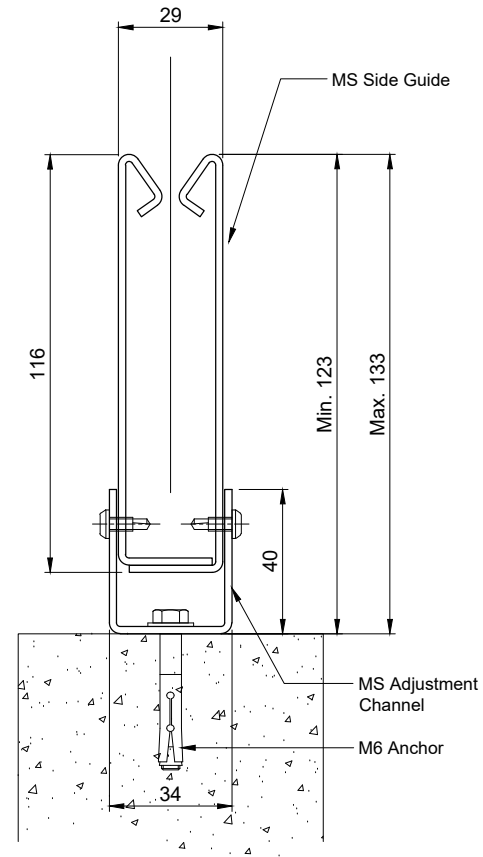

SIDE MOUNTED
SIDE GUIDE DETAILS

REVERSE MOUNTED (OPTION 1)
SIDE GUIDE DETAILS

REVERSE MOUNTED (OPTION 2)
SIDE GUIDE DETAILS

FIXING DIMENSION			
HEADBOX	'A'	'B'	'C'
FM15/20	55mm	58mm	25mm
FM18/22	55mm	58mm	25mm
FM18/26	55mm	58mm	25mm
FM18/34	55mm	58mm	25mm
FM20/40	59mm	62mm	29mm
83mm Side Guide applies to curtains under 6M drop			

SIDE MOUNTED
SIDE GUIDE DETAILS

REVERSE MOUNTED (OPTION 1)
SIDE GUIDE DETAILS

REVERSE MOUNTED (OPTION 2)
SIDE GUIDE DETAILS

FIXING DIMENSION			
HEADBOX	'A'	'B'	'C'
FM15/20	55mm	58mm	25mm
FM18/22	55mm	58mm	25mm
FM18/26	55mm	58mm	25mm
FM18/34	55mm	58mm	25mm
FM20/40	59mm	62mm	29mm
116mm Side Guide applies to curtains over 6M drop			

SIDE MOUNTED
SIDE GUIDE DETAILS

83mm Side Guide applies to
curtains under 6M drop

SIDE MOUNTED
SIDE GUIDE DETAILS

116mm Side Guide applies to
curtains over 6M drop

Ignis House, Houghton Avenue
Waterlooville, Hampshire
PO7 3DU, UK