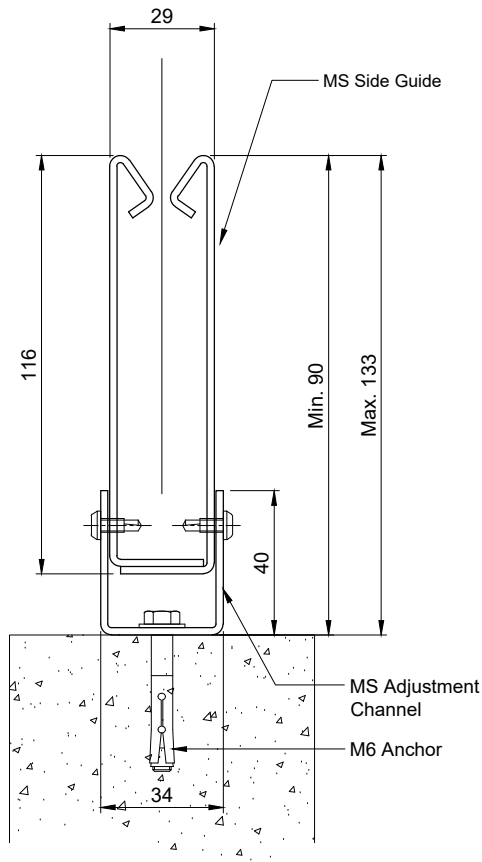

SIDE MOUNTED
SIDE GUIDE DETAILS

REVERSE MOUNTED (OPTION 1)
SIDE GUIDE DETAILS

REVERSE MOUNTED (OPTION 2)
SIDE GUIDE DETAILS

FIXING DIMENSION			
HEADBOX	'A'	'B'	'C'
FM15/20	55mm	58mm	25mm
FM18/22	55mm	58mm	25mm
FM18/26	55mm	58mm	25mm
FM18/34	55mm	58mm	25mm
FM20/40	59mm	62mm	29mm
83mm Side Guide applies to curtains under 6M drop			

Ignis House, Houghton Avenue
Waterlooville, Hampshire
PO7 3DU, UK

Tel: +44 (0) 23 9245 4405
Fax: +44 (0) 23 9249 2732

Email: info@coopersfire.com
Web: www.coopersfire.com

DRAWN:	TITLE: 83MM SMOKESTOP® SIDE GUIDE FIXING CONFIGURATION		
EM			
CHECKED:	© COOPERS FIRE LIMITED ALL RIGHTS RESERVED. THIS DESIGN MAY NOT BE REPRODUCED IN ANY MATERIAL FORM, INCLUDING ELECTRONICALLY WITHOUT THE WRITTEN PERMISSION OF THE COPYRIGHT NAMES		
JR	ALL DIMENSION IN MILLIMETERS UNLESS OTHERWISE STATED		
APPROVED:	DRG. No.	ISSUE:	2
JR	600/630//MK	DATE:	11.12.2020

SIDE MOUNTED
SIDE GUIDE DETAILS

REVERSE MOUNTED (OPTION 1)
SIDE GUIDE DETAILS

REVERSE MOUNTED (OPTION 2)
SIDE GUIDE DETAILS

FIXING DIMENSION			
HEADBOX	'A'	'B'	'C'
FM15/20	55mm	58mm	25mm
FM18/22	55mm	58mm	25mm
FM18/26	55mm	58mm	25mm
FM18/34	55mm	58mm	25mm
FM20/40	59mm	62mm	29mm
116mm Side Guide applies to curtains over 6M drop			

SIDE MOUNTED
SIDE GUIDE DETAILS

83mm Side Guide applies to
curtains under 6M drop

SIDE MOUNTED
SIDE GUIDE DETAILS

116mm Side Guide applies to
curtains over 6M drop

Ignis House, Houghton Avenue
Waterlooville, Hampshire
PO7 3DU, UK