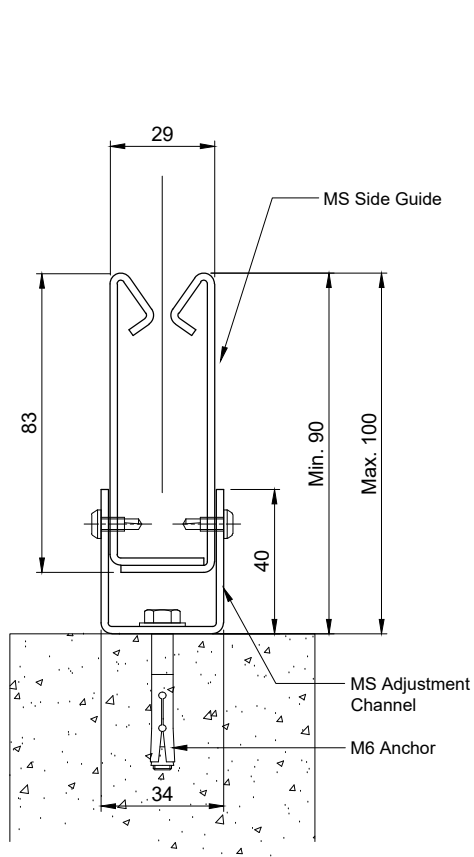

SIDE MOUNTED
SIDE GUIDE DETAILS

REVERSE MOUNTED (OPTION 1)
SIDE GUIDE DETAILS

REVERSE MOUNTED (OPTION 2)
SIDE GUIDE DETAILS

FIXING DIMENSION			
HEADBOX	'A'	'B'	'C'
FM15/20	55mm	58mm	25mm
FM18/22	55mm	58mm	25mm
FM18/26	55mm	58mm	25mm
FM18/34	55mm	58mm	25mm
FM20/40	59mm	62mm	29mm
83mm Side Guide applies to curtains under 6M drop			

SIDE MOUNTED
SIDE GUIDE DETAILS

REVERSE MOUNTED (OPTION 1)
SIDE GUIDE DETAILS

REVERSE MOUNTED (OPTION 2)
SIDE GUIDE DETAILS

FIXING DIMENSION			
HEADBOX	'A'	'B'	'C'
FM15/20	55mm	58mm	25mm
FM18/22	55mm	58mm	25mm
FM18/26	55mm	58mm	25mm
FM18/34	55mm	58mm	25mm
FM20/40	59mm	62mm	29mm
116mm Side Guide applies to curtains over 6M drop			

SIDE MOUNTED
SIDE GUIDE DETAILS

83mm Side Guide applies to
curtains under 6M drop

SIDE MOUNTED
SIDE GUIDE DETAILS

116mm Side Guide applies to
curtains over 6M drop

Ignis House, Houghton Avenue
Waterlooville, Hampshire
PO7 3DU, UK