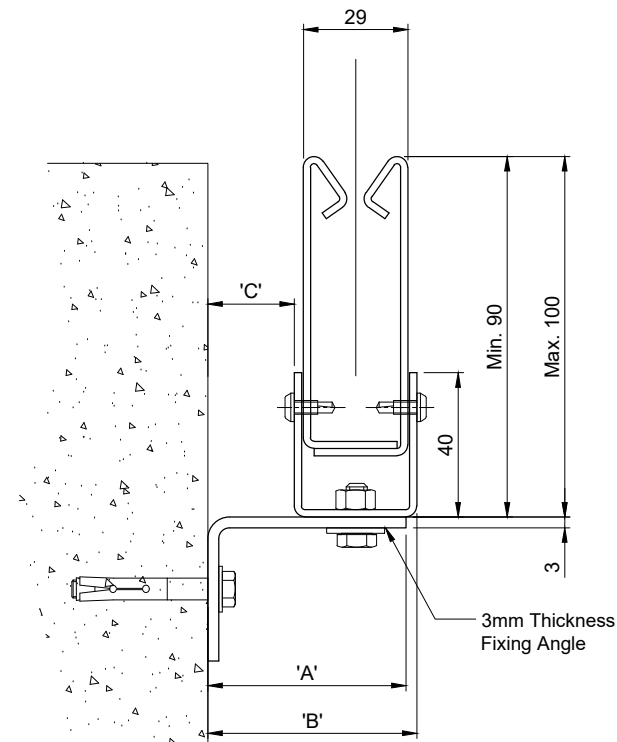

SIDE MOUNTED
SIDE GUIDE DETAILS

REVERSE MOUNTED (OPTION 1)
SIDE GUIDE DETAILS

REVERSE MOUNTED (OPTION 2)
SIDE GUIDE DETAILS

FIXING DIMENSION			
HEADBOX	'A'	'B'	'C'
FM15/20	55mm	58mm	25mm
FM18/22	55mm	58mm	25mm
FM18/26	55mm	58mm	25mm
FM18/34	55mm	58mm	25mm
FM20/40	59mm	62mm	29mm
83mm Side Guide applies to curtains under 6M drop			

SIDE MOUNTED
SIDE GUIDE DETAILS

REVERSE MOUNTED (OPTION 1)
SIDE GUIDE DETAILS

REVERSE MOUNTED (OPTION 2)
SIDE GUIDE DETAILS

FIXING DIMENSION			
HEADBOX	'A'	'B'	'C'
FM15/20	55mm	58mm	25mm
FM18/22	55mm	58mm	25mm
FM18/26	55mm	58mm	25mm
FM18/34	55mm	58mm	25mm
FM20/40	59mm	62mm	29mm
116mm Side Guide applies to curtains over 6M drop			

SIDE MOUNTED
SIDE GUIDE DETAILS

83mm Side Guide applies to
curtains under 6M drop

SIDE MOUNTED
SIDE GUIDE DETAILS

116mm Side Guide applies to
curtains over 6M drop

Ignis House, Houghton Avenue
Waterlooville, Hampshire
PO7 3DU, UK