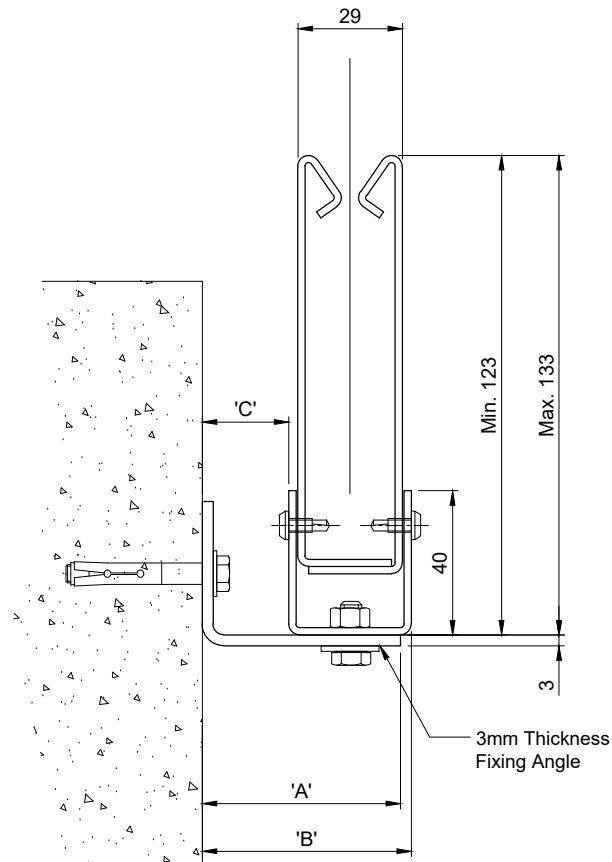

SIDE MOUNTED
SIDE GUIDE DETAILS

REVERSE MOUNTED (OPTION 1)
SIDE GUIDE DETAILS

REVERSE MOUNTED (OPTION 2)
SIDE GUIDE DETAILS

FIXING DIMENSION			
HEADBOX	'A'	'B'	'C'
FM15/20	55mm	58mm	25mm
FM18/22	55mm	58mm	25mm
FM18/26	55mm	58mm	25mm
FM18/34	55mm	58mm	25mm
FM20/40	59mm	62mm	29mm
83mm Side Guide applies to curtains under 6M drop			

Ignis House, Houghton Avenue
Waterlooville, Hampshire
PO7 3DU, UK

Tel: +44 (0) 23 9245 4405
Fax: +44 (0) 23 9249 2732

Email: info@coopersfire.com
Web: www.coopersfire.com

DRAWN:	TITLE: 83MM SMOKESTOP® SIDE GUIDE FIXING CONFIGURATION		
EM			
CHECKED:	© COOPERS FIRE LIMITED ALL RIGHTS RESERVED. THIS DESIGN MAY NOT BE REPRODUCED IN ANY MATERIAL FORM, INCLUDING ELECTRONICALLY WITHOUT THE WRITTEN PERMISSION OF THE COPYRIGHT NAMES		
JR	ALL DIMENSION IN MILLIMETERS UNLESS OTHERWISE STATED		
APPROVED:	DRG. No.	ISSUE:	2
JR	600/630//MK	DATE:	11.12.2020

SIDE MOUNTED
SIDE GUIDE DETAILS

REVERSE MOUNTED (OPTION 1)
SIDE GUIDE DETAILS

REVERSE MOUNTED (OPTION 2)
SIDE GUIDE DETAILS

FIXING DIMENSION			
HEADBOX	'A'	'B'	'C'
FM15/20	55mm	58mm	25mm
FM18/22	55mm	58mm	25mm
FM18/26	55mm	58mm	25mm
FM18/34	55mm	58mm	25mm
FM20/40	59mm	62mm	29mm
116mm Side Guide applies to curtains over 6M drop			

SIDE MOUNTED
SIDE GUIDE DETAILS

83mm Side Guide applies to
curtains under 6M drop

SIDE MOUNTED
SIDE GUIDE DETAILS

116mm Side Guide applies to
curtains over 6M drop

Ignis House, Houghton Avenue
Waterlooville, Hampshire
PO7 3DU, UK