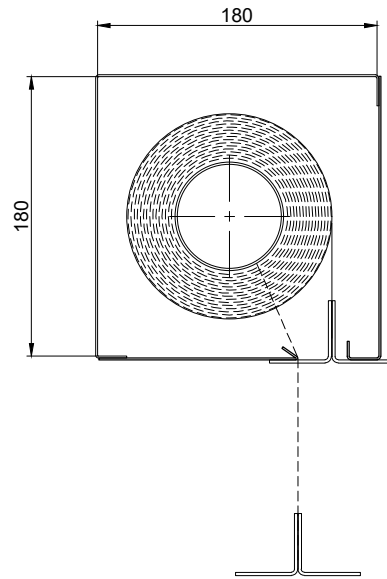

COOPERS SMOKESTOP® SMOKE CURTAIN STANDARD HEADBOX CONFIGURATION SECTIONS

SINGLE ROLLER UNITS

SS 15/15

SS 18/18

Product	Max Width	Max Drop	Fabric
SS 15/15	5m	5.0m	EFP™ 2/A2

Product	Max Width	Max Drop	Fabric
SS 18/18	5m	10.0m	EFP™ 2/A2

NOTE: -

- * Unlimited width with overlap join, maximum 5m per roller
- Headbox size should allow additional min. 15mm for fixings bolt head
- Sizes outside these standards - please contact Coopers

SS 25/15

NOTE: - Headbox size should allow additional 15mm for fixings bolt head

Product	Max Width	Max Drop	Fabric
SC	Unlimited*	5.0 metres	EFP™ 2/A2
*Unlimited Max. Width with overlap join, max 5m per roller			

ALL DIMENSIONS IN MILLIMETRES
UNLESS OTHERWISE STATED

DRG. No.

606/260/MK

ISSUE:

3

DATE:

11.12.2020

HEADBOX		OVERALL DIMENSION	
X (mm)	Y (mm)	W	D
150	150	< 5m	< 5m
180	180	< 5m	< 10m