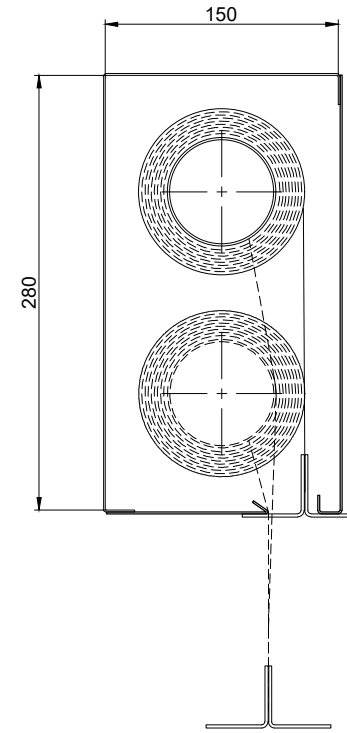

MULTIPLE ROLLER UNITS

SS 15/28

Product	Max Width	Max Drop	Fabric
SS 15/28	Unlimited*	5.0m	EFP™ 2/A2