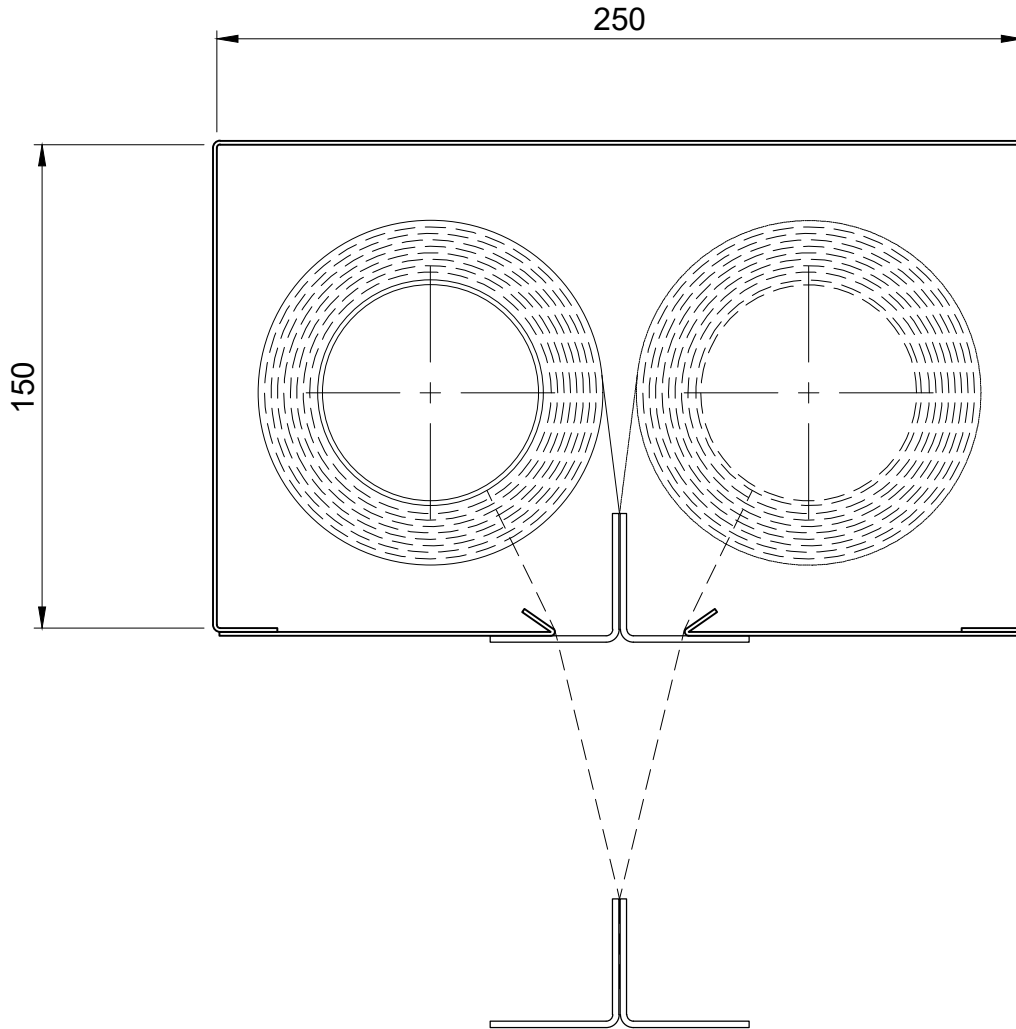

COOPERS SMOKESTOP® SMOKE CURTAIN STANDARD HEADBOX CONFIGURATION SECTIONS

SINGLE ROLLER UNITS

SS 15/15

SS 18/18

Product	Max Width	Max Drop	Fabric
SS 15/15	5m	5.0m	EFP™ 2/A2

Product	Max Width	Max Drop	Fabric
SS 18/18	5m	10.0m	EFP™ 2/A2

Tel: +44 (0)2392 454 405

Email: info@coopersfire.com
Web: www.coopersfire.com

DRAWN: ML	TITLE: Coopers SmokeStop® Smoke Curtain D600A-NSG Headbox/Size Configuration - TBar	
CHECKED: JR	© COOPERS FIRE LIMITED ALL RIGHTS RESERVED. THIS DESIGN MAY NOT BE REPRODUCED IN ANY MATERIAL FORM, INCLUDING ELECTRONICALLY WITHOUT THE WRITTEN PERMISSION OF THE COPYRIGHT NAMES	ALL DIMENSIONS IN MILLIMETRES UNLESS OTHERWISE STATED
APPROVED: JR	DRG. No. 606/351/MK	ISSUE: 2 DATE: 14.12.2020

NOTE: -

- * Unlimited width with overlap join, maximum 5m per roller
- Headbox size should allow additional min. 15mm for fixings bolt head
- Sizes outside these standards - please contact Coopers

SS 25/15

NOTE: - Headbox size should allow additional 15mm for fixings bolt head

Product	Max Width	Max Drop	Fabric
SC	Unlimited*	5.0 metres	EFP™ 2/A2
*Unlimited Max. Width with overlap join, max 5m per roller			