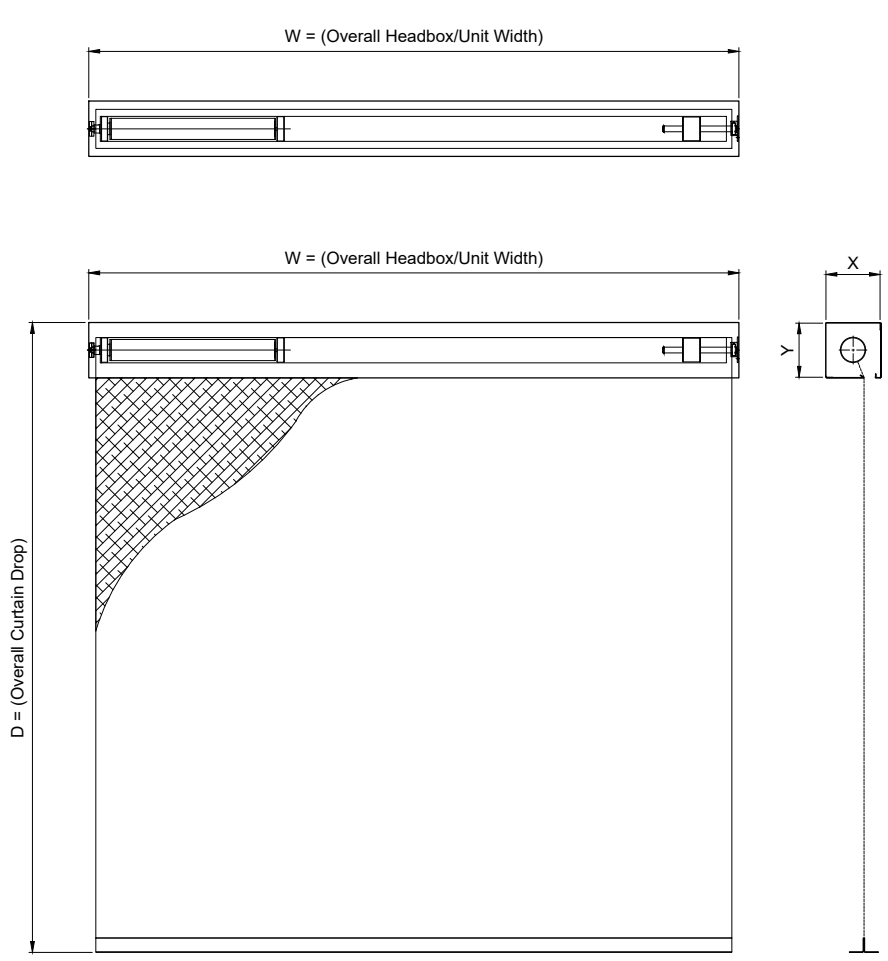

ALL DIMENSIONS IN MILLIMETRES
UNLESS OTHERWISE STATED

DRG. No.

606/260/MK

ISSUE:

3

DATE:

11.12.2020

HEADBOX		OVERALL DIMENSION	
X (mm)	Y (mm)	W	D
150	150	< 5m	< 5m
180	180	< 5m	< 10m

HEADBOX		OVERALL DIMENSION	
X (mm)	Y (mm)	W	D
150	280	Unlimited*	< 5m
180	360	Unlimited*	< 10m

Ignis House, Houghton Avenue
Waterlooville, Hampshire
PO7 3DU, UK
Tel: +44 (0)2392 454 405
Email: info@coopersfire.com
Web: www.coopersfire.com