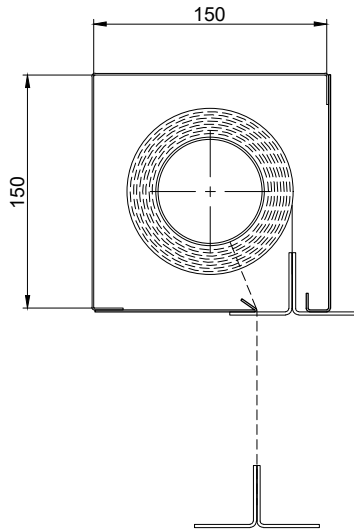

COOPERS SMOKESTOP® SMOKE CURTAIN STANDARD HEADBOX CONFIGURATION SECTIONS

SINGLE ROLLER UNITS

SS 15/15

SS 18/18

Product	Max Width	Max Drop	Fabric
SS 15/15	5m	5.0m	EFP™ 2/A2

Product	Max Width	Max Drop	Fabric
SS 18/18	5m	10.0m	EFP™ 2/A2

NOTE: -

- * Unlimited width with overlap join, maximum 5m per roller
- Headbox size should allow additional min. 15mm for fixings bolt head
- Sizes outside these standards - please contact Coopers

SS 25/15

NOTE: - Headbox size should allow additional 15mm for fixings bolt head

Product	Max Width	Max Drop	Fabric
SC	Unlimited*	5.0 metres	EFP™ 2/A2
*Unlimited Max. Width with overlap join, max 5m per roller			

ALL DIMENSIONS IN MILLIMETRES
UNLESS OTHERWISE STATED

DRG. No.

606/260/MK

ISSUE:

3

DATE:

11.12.2020

HEADBOX		OVERALL DIMENSION	
X (mm)	Y (mm)	W	D
150	150	< 5m	< 5m
180	180	< 5m	< 10m