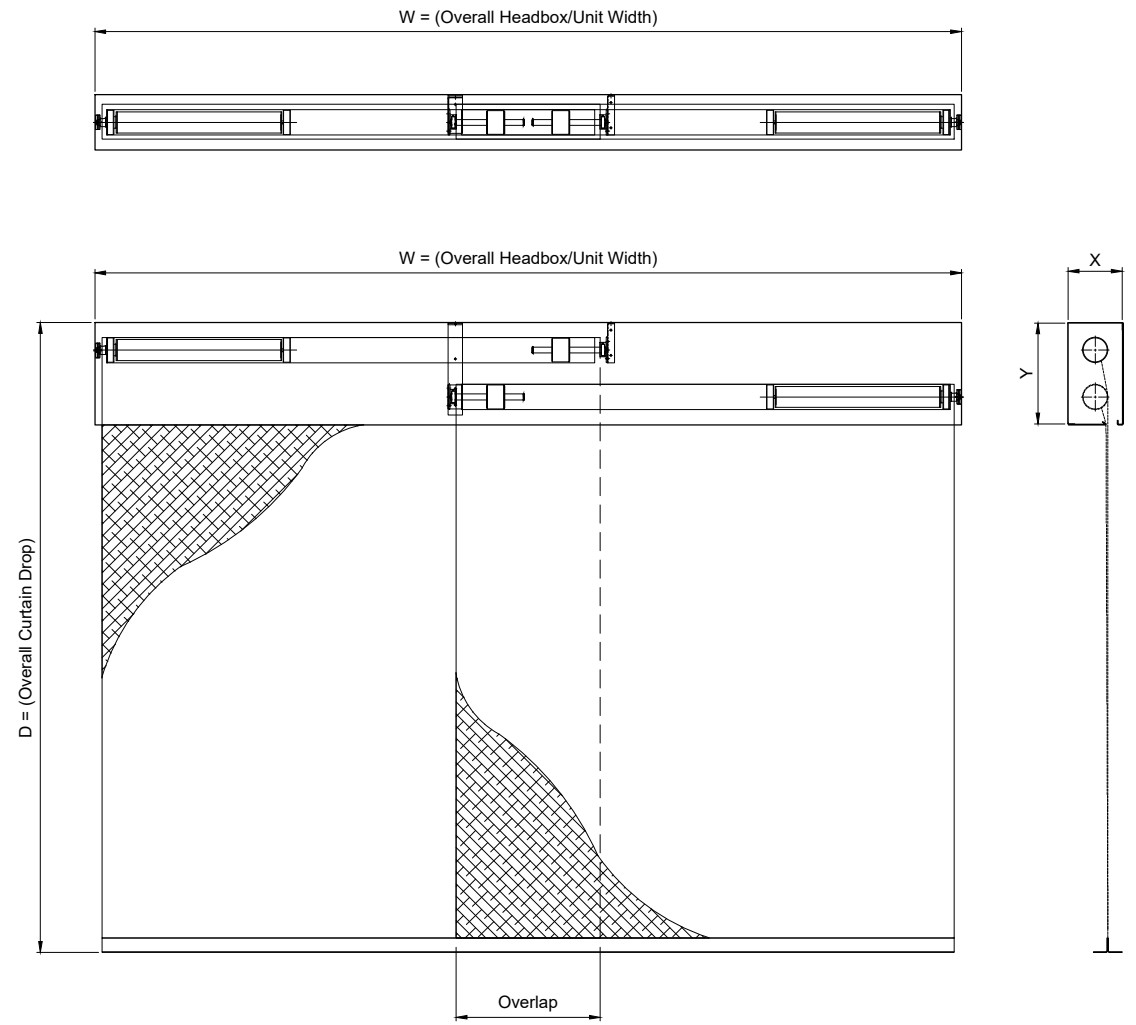

ALL DIMENSIONS IN MILLIMETRES
UNLESS OTHERWISE STATED

DRG. No.

606/260/MK

ISSUE:

3

DATE:

11.12.2020

HEADBOX		OVERALL DIMENSION	
X (mm)	Y (mm)	W	D
150	150	< 5m	< 5m
180	180	< 5m	< 10m