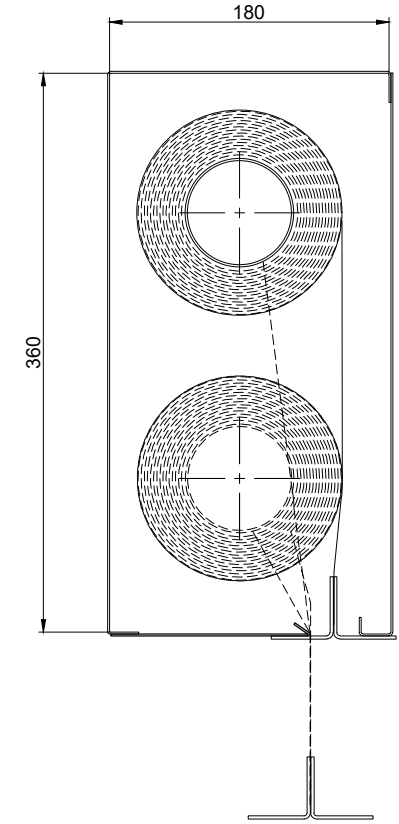

COOPERS SMOKESTOP® SMOKE CURTAIN STANDARD HEADBOX CONFIGURATION SECTIONS

SINGLE ROLLER UNITS

SS 15/15

SS 18/18

Product	Max Width	Max Drop	Fabric
SS 15/15	5m	5.0m	EFP™ 2/A2

Product	Max Width	Max Drop	Fabric
SS 18/18	5m	10.0m	EFP™ 2/A2

MULTIPLE ROLLER UNITS

SS 15/28

Product	Max Width	Max Drop	Fabric
SS 15/28	Unlimited*	5.0m	EFP™ 2/A2

SS 18/36

Product	Max Width	Max Drop	Fabric
SS 18/36	Unlimited*	10.0m	EFP™ 2/A2

Ignis House, Houghton Avenue
Waterlooville, Hampshire
PO7 3DU, UK

NOTE: -

- * Unlimited width with overlap join, maximum 5m per roller
- Headbox size should allow additional min. 15mm for fixings bolt head
- Sizes outside these standards - please contact Coopers

SS 25/15

ALL DIMENSIONS IN MILLIMETRES
UNLESS OTHERWISE STATED

DRG. No.

606/260/MK

ISSUE:

3

DATE:

11.12.2020

HEADBOX		OVERALL DIMENSION	
X (mm)	Y (mm)	W	D
150	150	< 5m	< 5m
180	180	< 5m	< 10m