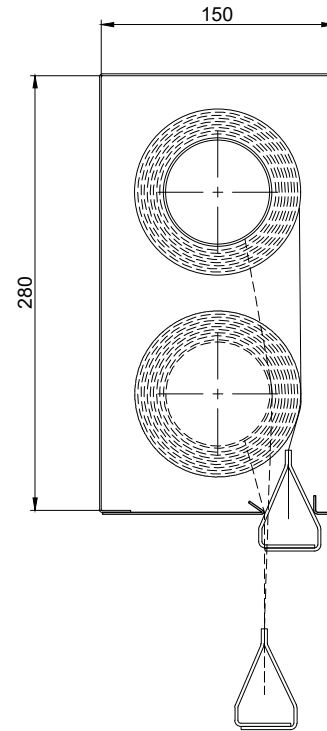

COOPERS SMOKESTOP® SMOKE CURTAIN STANDARD HEADBOX CONFIGURATION SECTIONS D600A - NO SIDE GUIDE

SINGLE ROLLER UNITS

MULTIPLE ROLLER UNITS

SS 15/15

SS 18/18

SS 15/28

SS 18/36

Product	Max Width	Max Drop	Fabric
SS 15/15	5m	5.0m	EFP™ 2/A2

Product	Max Width	Max Drop	Fabric
SS 18/18	5m	10.0m	EFP™ 2/A2

Product	Max Width	Max Drop	Fabric
SS 15/28	Unlimited*	5.0m	EFP™ 2/A2

Product	Max Width	Max Drop	Fabric
SS 18/36	Unlimited*	10.0m	EFP™ 2/A2

Ignis House, Houghton Avenue
Waterlooville, Hampshire
PO7 3DU, UK

NOTE: -

- * Unlimited width with overlap join, maximum 5m per roller
- Headbox size should allow additional min. 15mm for fixings bolt head
- Sizes outside these standards - please contact Coopers

SS 25/15

NOTE: - Headbox size should allow additional 15mm for fixings bolt head

Product	Max Width	Max Drop	Fabric
SC	Unlimited*	5.0 metres	EFP™ 2/A2
*Unlimited Max. Width with overlap join, max 5m per roller			