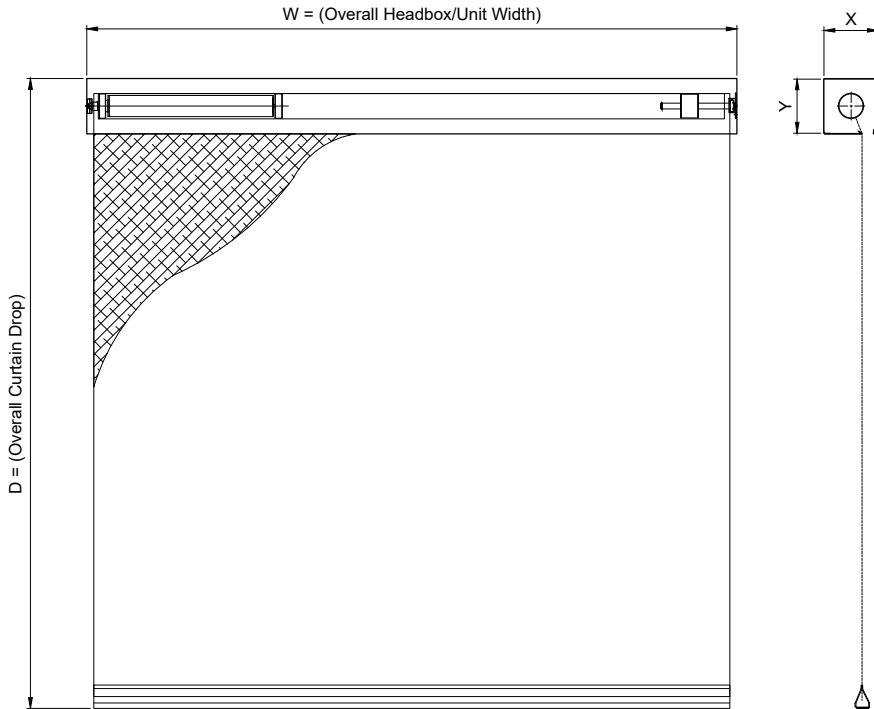

HEADBOX		OVERALL DIMENSION	
X (mm)	Y (mm)	W	D
150	150	< 5m	< 5m
180	180	< 5m	< 10m

HEADBOX		OVERALL DIMENSION	
X (mm)	Y (mm)	W	D
150	280	Unlimited*	< 5m
180	360	Unlimited*	< 10m

Ignis House, Houghton Avenue
Waterlooville, Hampshire
PO7 3DU, UK
Tel: +44 (0)2392 454 405
Email: info@coopersfire.com
Web: www.coopersfire.com

DRAWN: ML	TITLE: Coopers SmokeStop® Smoke Curtain D600A-NSG Matrix of Sizes - Jumbo		
CHECKED: JR	© A COOPERS FIRE LIMITED ALL RIGHTS RESERVED. THIS DESIGN MAY NOT BE REPRODUCED IN ANY MATERIAL FORM, INCLUDING ELECTRONICALLY WITHOUT THE WRITTEN PERMISSION OF THE COPYRIGHT NAMES	ALL DIMENSIONS IN MILLIMETRES UNLESS OTHERWISE STATED	
APPROVED: JR	DRG. No. 600/600/MK	ISSUE: 2	DATE: 11.12.2020

NOTE: -
* Unlimited width with overlap join, maximum 5m per roller
Headbox size should allow additional min. 15mm for fixings bolt head
Sizes outside these standards - please contact Coopers