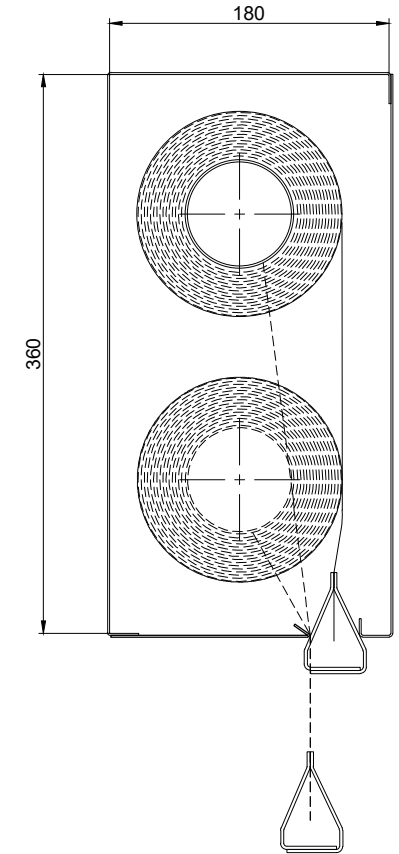

COOPERS SMOKESTOP® SMOKE CURTAIN STANDARD HEADBOX CONFIGURATION SECTIONS D600A - NO SIDE GUIDE

SINGLE ROLLER UNITS

MULTIPLE ROLLER UNITS

SS 15/15

SS 18/18

SS 15/28

SS 18/36

Product	Max Width	Max Drop	Fabric
SS 15/15	5m	5.0m	EFP™ 2/A2

Product	Max Width	Max Drop	Fabric
SS 18/18	5m	10.0m	EFP™ 2/A2

Product	Max Width	Max Drop	Fabric
SS 15/28	Unlimited*	5.0m	EFP™ 2/A2

Product	Max Width	Max Drop	Fabric
SS 18/36	Unlimited*	10.0m	EFP™ 2/A2

Ignis House, Houghton Avenue
Waterlooville, Hampshire
PO7 3DU, UK

NOTE: -

- * Unlimited width with overlap join, maximum 5m per roller
- Headbox size should allow additional min. 15mm for fixings bolt head
- Sizes outside these standards - please contact Coopers

SS 25/15

NOTE: - Headbox size should allow additional 15mm for fixings bolt head

Product	Max Width	Max Drop	Fabric
SC	Unlimited*	5.0 metres	EFP™ 2/A2
*Unlimited Max. Width with overlap join, max 5m per roller			