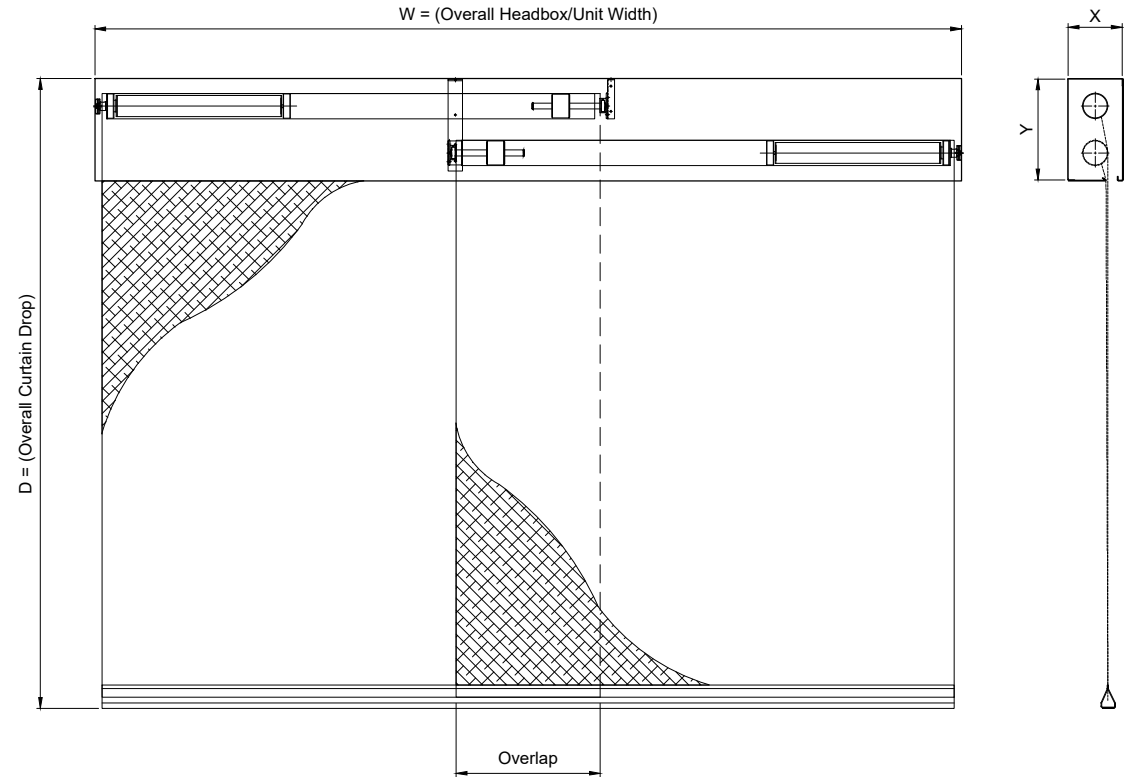

HEADBOX		OVERALL DIMENSION	
X (mm)	Y (mm)	W	D
150	150	< 5m	< 5m
180	180	< 5m	< 10m

HEADBOX		OVERALL DIMENSION	
X (mm)	Y (mm)	W	D
150	280	Unlimited*	< 5m
180	360	Unlimited*	< 10m

Ignis House, Houghton Avenue
Waterlooville, Hampshire
PO7 3DU, UK
Tel: +44 (0)2392 454 405
Email: info@coopersfire.com
Web: www.coopersfire.com

DRAWN: ML	TITLE: Coopers SmokeStop® Smoke Curtain D600A-NSG Matrix of Sizes - Jumbo		
CHECKED: JR	© A COOPERS FIRE LIMITED ALL RIGHTS RESERVED. THIS DESIGN MAY NOT BE REPRODUCED IN ANY MATERIAL FORM, INCLUDING ELECTRONICALLY WITHOUT THE WRITTEN PERMISSION OF THE COPYRIGHT NAMES	ALL DIMENSIONS IN MILLIMETRES UNLESS OTHERWISE STATED	
APPROVED: JR	DRG. No. 600/600/MK	ISSUE: 2	DATE: 11.12.2020

NOTE: -
* Unlimited width with overlap join, maximum 5m per roller
Headbox size should allow additional min. 15mm for fixings bolt head
Sizes outside these standards - please contact Coopers