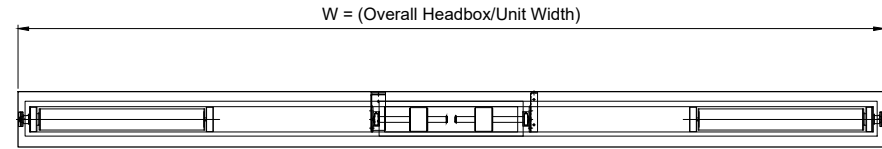

NOTE: - Headbox size should allow additional 15mm for fixings bolt head

Product	Max Width	Max Drop	Fabric
SC	Unlimited*	5.0 metres	EFP™ 2/A2
*Unlimited Max. Width with overlap join, max 5m per roller			

HEADBOX		OVERALL DIMENSION	
X (mm)	Y (mm)	W	D
150	150	< 5m	< 5m
180	180	< 5m	< 10m

HEADBOX		OVERALL DIMENSION	
X (mm)	Y (mm)	W	D
150	280	Unlimited*	< 5m
180	360	Unlimited*	< 10m

Ignis House, Houghton Avenue
Waterlooville, Hampshire
PO7 3DU, UK
Tel: +44 (0)2392 454 405
Email: info@coopersfire.com
Web: www.coopersfire.com