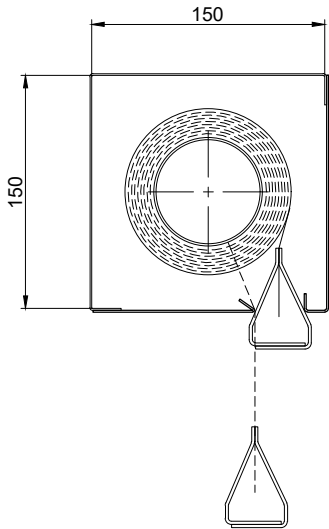

COOPERS SMOKESTOP® SMOKE CURTAIN STANDARD HEADBOX CONFIGURATION SECTIONS D600A - NO SIDE GUIDE

SINGLE ROLLER UNITS

MULTIPLE ROLLER UNITS

SS 15/15

SS 18/18

SS 15/28

SS 18/36

Product	Max Width	Max Drop	Fabric
SS 15/15	5m	5.0m	EFP™ 2/A2

Product	Max Width	Max Drop	Fabric
SS 18/18	5m	10.0m	EFP™ 2/A2

Product	Max Width	Max Drop	Fabric
SS 15/28	Unlimited*	5.0m	EFP™ 2/A2

Product	Max Width	Max Drop	Fabric
SS 18/36	Unlimited*	10.0m	EFP™ 2/A2

Ignis House, Houghton Avenue
Waterlooville, Hampshire
PO7 3DU, UK

NOTE: -

- * Unlimited width with overlap join, maximum 5m per roller
- Headbox size should allow additional min. 15mm for fixings bolt head
- Sizes outside these standards - please contact Coopers

SS 25/15

NOTE: - Headbox size should allow additional 15mm for fixings bolt head

Product	Max Width	Max Drop	Fabric
SC	Unlimited*	5.0 metres	EFP™ 2/A2
*Unlimited Max. Width with overlap join, max 5m per roller			