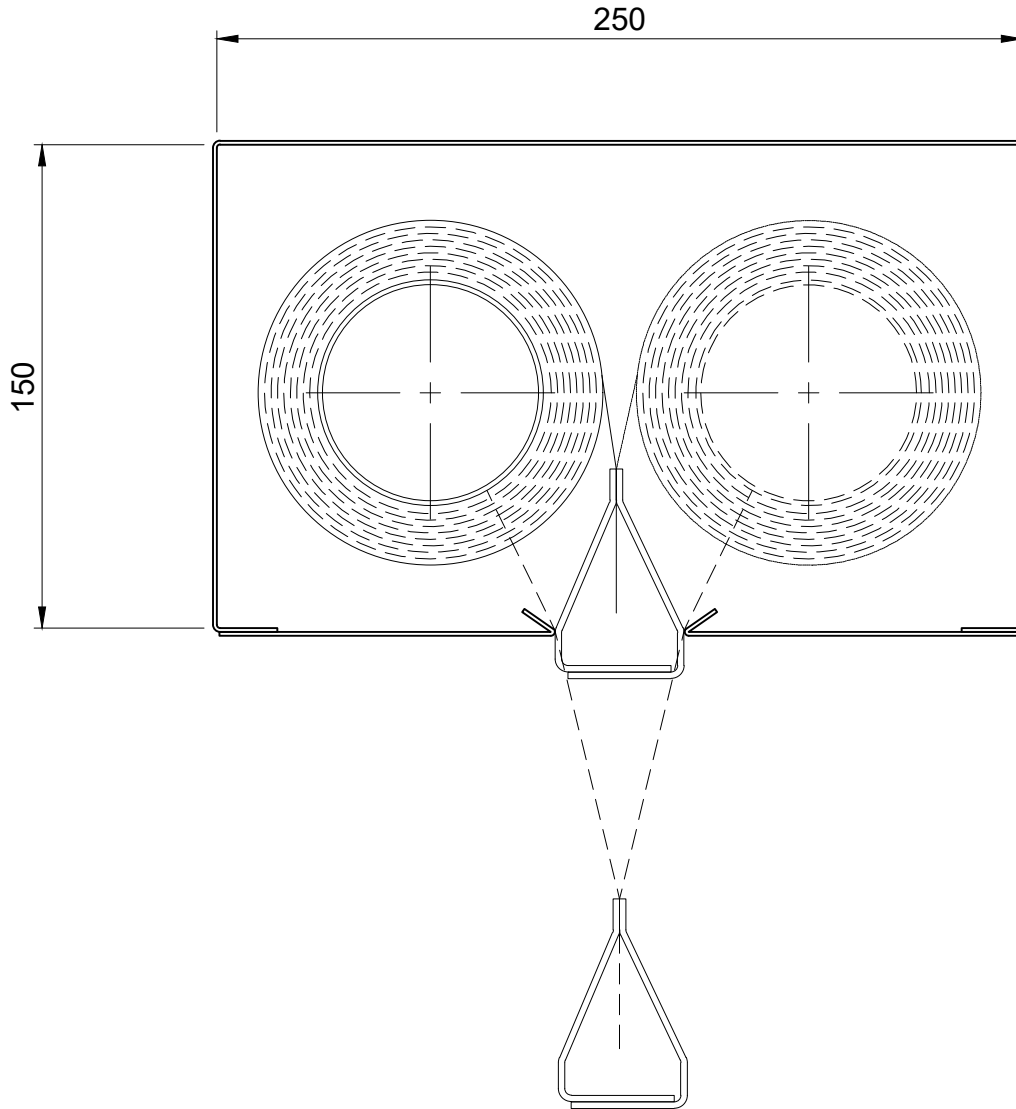

COOPERS SMOKESTOP® SMOKE CURTAIN STANDARD HEADBOX CONFIGURATION SECTIONS D600A - NO SIDE GUIDE

SINGLE ROLLER UNITS

MULTIPLE ROLLER UNITS

SS 15/15

SS 18/18

SS 15/28

SS 18/36

Product	Max Width	Max Drop	Fabric
SS 15/15	5m	5.0m	EFP™ 2/A2

Tel: +44 (0)2392 454 405

Email: info@coopersfire.com
Web: www.coopersfire.com

DRAWN: ML	TITLE: Coopers SmokeStop® Smoke Curtain D600A - NSG Headbox/Size Configuration - Jumbo	
CHECKED: JR	© COOPERS FIRE LIMITED ALL RIGHTS RESERVED. THIS DESIGN MAY NOT BE REPRODUCED IN ANY MATERIAL FORM, INCLUDING ELECTRONICALLY WITHOUT THE WRITTEN PERMISSION OF THE COPYRIGHT NAMES	ALL DIMENSIONS IN MILLIMETRES UNLESS OTHERWISE STATED
APPROVED: JR	DRG. No. 606/223//MK	ISSUE: 3 DATE: 11.12.2020

NOTE: -

- * Unlimited width with overlap join, maximum 5m per roller
- Headbox size should allow additional min. 15mm for fixings bolt head
- Sizes outside these standards - please contact Coopers

SS 25/15

NOTE: - Headbox size should allow additional 15mm for fixings bolt head

Product	Max Width	Max Drop	Fabric
SC	Unlimited*	5.0 metres	EFP™ 2/A2
*Unlimited Max. Width with overlap join, max 5m per roller			