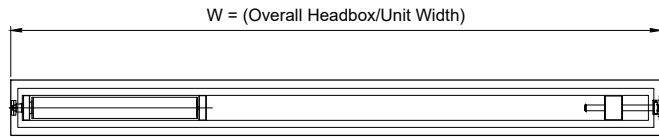

NOTE: - Headbox size should allow additional 15mm for fixings bolt head

Product	Max Width	Max Drop	Fabric
SC	Unlimited*	5.0 metres	EFP™ 2/A2
*Unlimited Max. Width with overlap join, max 5m per roller			

HEADBOX		OVERALL DIMENSION	
X (mm)	Y (mm)	W	D
150	150	< 5m	< 5m
180	180	< 5m	< 10m

HEADBOX		OVERALL DIMENSION	
X (mm)	Y (mm)	W	D
150	280	Unlimited*	< 5m
180	360	Unlimited*	< 10m

Ignis House, Houghton Avenue
Waterlooville, Hampshire
PO7 3DU, UK
Tel: +44 (0)2392 454 405
Email: info@coopersfire.com
Web: www.coopersfire.com