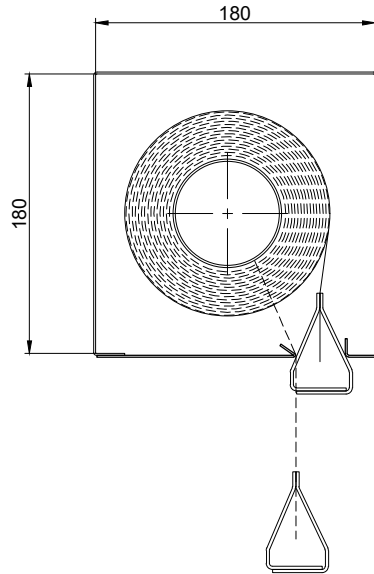

COOPERS SMOKESTOP® SMOKE CURTAIN STANDARD HEADBOX CONFIGURATION SECTIONS D600A - NO SIDE GUIDE

SINGLE ROLLER UNITS

MULTIPLE ROLLER UNITS

SS 15/15

SS 18/18

SS 15/28

SS 18/36

Product	Max Width	Max Drop	Fabric
SS 15/15	5m	5.0m	EFP™ 2/A2

Product	Max Width	Max Drop	Fabric
SS 18/18	5m	10.0m	EFP™ 2/A2

Product	Max Width	Max Drop	Fabric
SS 15/28	Unlimited*	5.0m	EFP™ 2/A2

Product	Max Width	Max Drop	Fabric
SS 18/36	Unlimited*	10.0m	EFP™ 2/A2

Ignis House, Houghton Avenue
Waterlooville, Hampshire
PO7 3DU, UK

NOTE: -

- * Unlimited width with overlap join, maximum 5m per roller
- Headbox size should allow additional min. 15mm for fixings bolt head
- Sizes outside these standards - please contact Coopers

SS 25/15

NOTE: - Headbox size should allow additional 15mm for fixings bolt head

Product	Max Width	Max Drop	Fabric
SC	Unlimited*	5.0 metres	EFP™ 2/A2
*Unlimited Max. Width with overlap join, max 5m per roller			