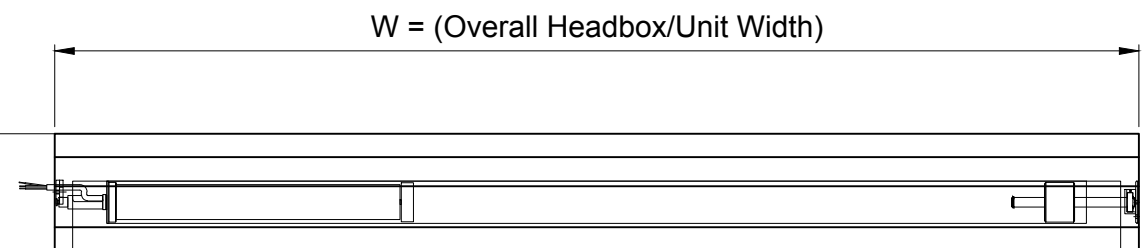

Headbox Detail

Side Guide
(Face Fix)

Edward House, Penner Road,
Havant, Hampshire, PO9 1QZ, UK
Tel: +44 (0) 23 9245 4405
Fax: +44 (0) 23 9249 2732
Email: info@coopersfire.com
Web: www.coopersfire.com

DRAWN:	ML	TITLE:	Vii@Fire/Vii@Fire iZone Fire Curtain Configuration - Face Fix
CHECKED:	JR	© 1997-2018 A COOPER GROUP LIMITED ALL RIGHTS RESERVED. THIS DESIGN MAY NOT BE REPRODUCED IN ANY MATERIAL FORM, INCLUDING ELECTRONICALLY WITHOUT THE WRITTEN PERMISSION OF THE COPYRIGHT NAMES	ALL DIMENSION IN MILLIMETERS UNLESS OTHERWISE STATED
APPROVED:	JR	DRG. No.	601/324/MK
		ISSUE:	1
		DATE:	17.05.2018

Product	Max Width	Max Drop	Fabric	Smoke Seal
Vii@Fire FM	3 metres	3.0 metres	EFP™ A1	Yes / No
Vii@Fire iZone	3 metres	3.0 metres	EFP™ 2/1000/DGI	Yes / No

Headbox Detail

Side Guide
(Reveal Fix)

Edward House, Penner Road,
Havant, Hampshire, PO9 1QZ, UK