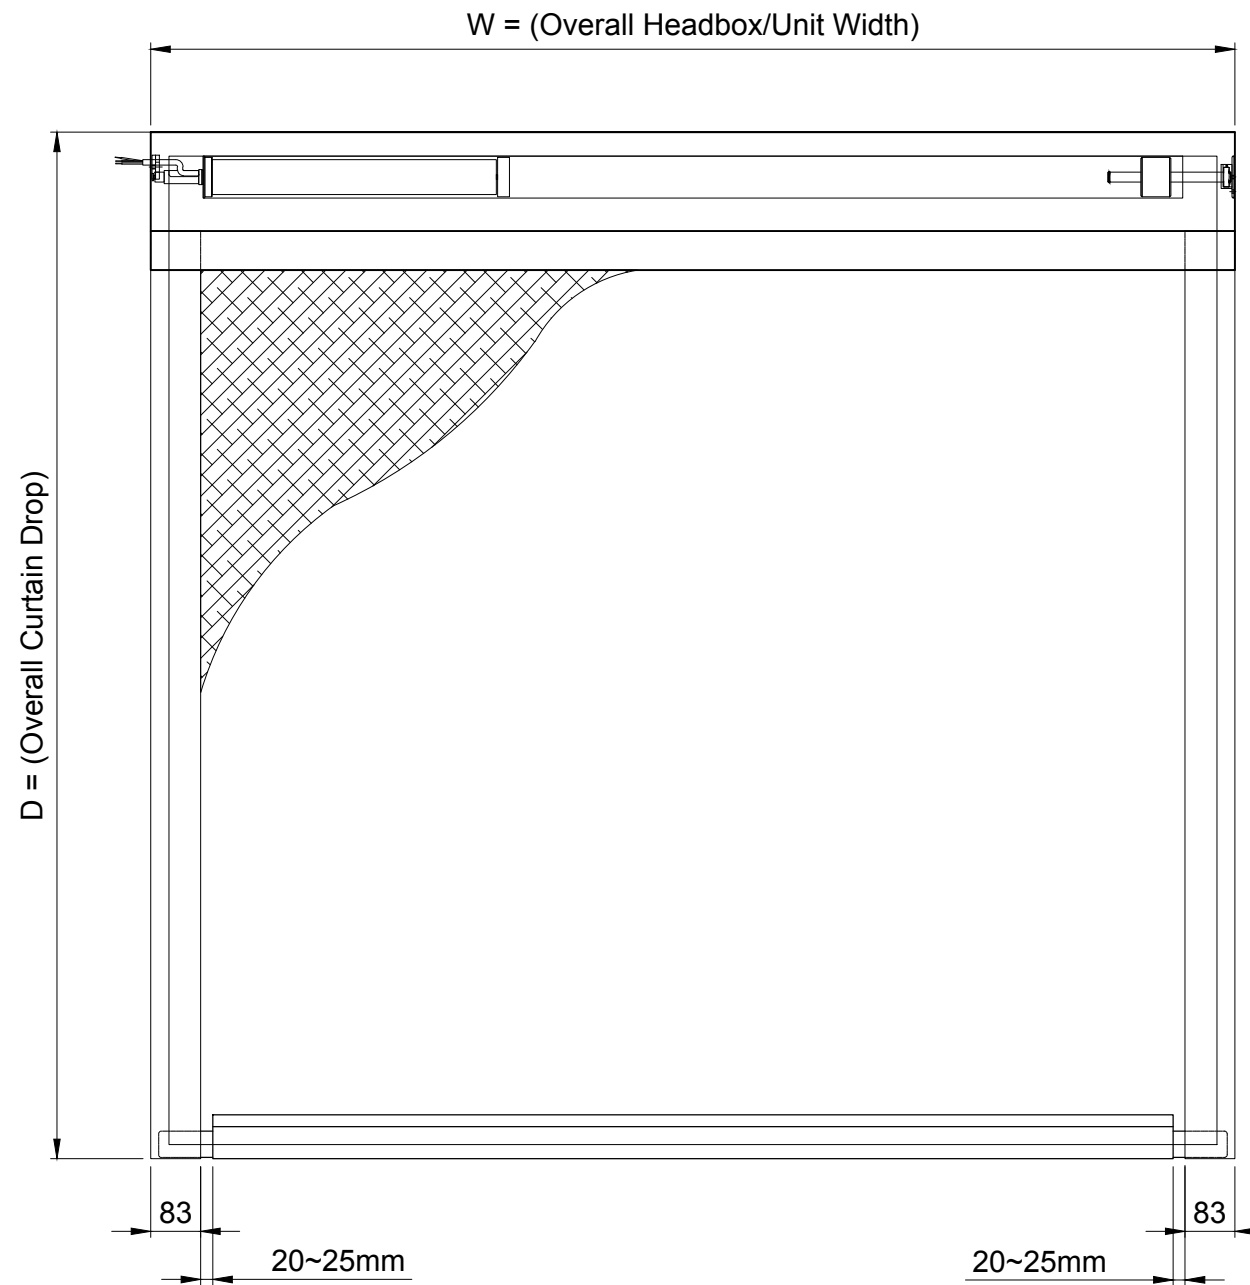

Headbox Detail

Side Guide
(Face Fix)

Edward House, Penner Road,
Havant, Hampshire, PO9 1QZ, UK
Tel: +44 (0) 23 9245 4405
Fax: +44 (0) 23 9249 2732
Email: info@coopersfire.com
Web: www.coopersfire.com

DRAWN:	ML	TITLE:	Vii@Fire/Vii@Fire iZone Fire Curtain Configuration - Face Fix
CHECKED:	JR	© 1997-2018 A COOPER GROUP LIMITED ALL RIGHTS RESERVED. THIS DESIGN MAY NOT BE REPRODUCED IN ANY MATERIAL FORM, INCLUDING ELECTRONICALLY WITHOUT THE WRITTEN PERMISSION OF THE COPYRIGHT NAMES	ALL DIMENSION IN MILLIMETERS UNLESS OTHERWISE STATED
APPROVED:	JR	DRG. No.	601/324/MK
		ISSUE:	1
		DATE:	17.05.2018

Product	Max Width	Max Drop	Fabric	Smoke Seal
Vii@Fire FM	3 metres	3.0 metres	EFP™ A1	Yes / No
Vii@Fire iZone	3 metres	3.0 metres	EFP™ 2/1000/DGI	Yes / No

Headbox Detail

Side Guide
(Reveal Fix)

Edward House, Penner Road,
Havant, Hampshire, PO9 1QZ, UK

Product	Max Width	Max Drop	Fabric	Smoke Seal
Vii@Fire FM	3 metres	3.0 metres	EFP™ A1	Yes / No
Vii@Fire iZone	3 metres	3.0 metres	EFP™ 2/1000/DGI	Yes / No