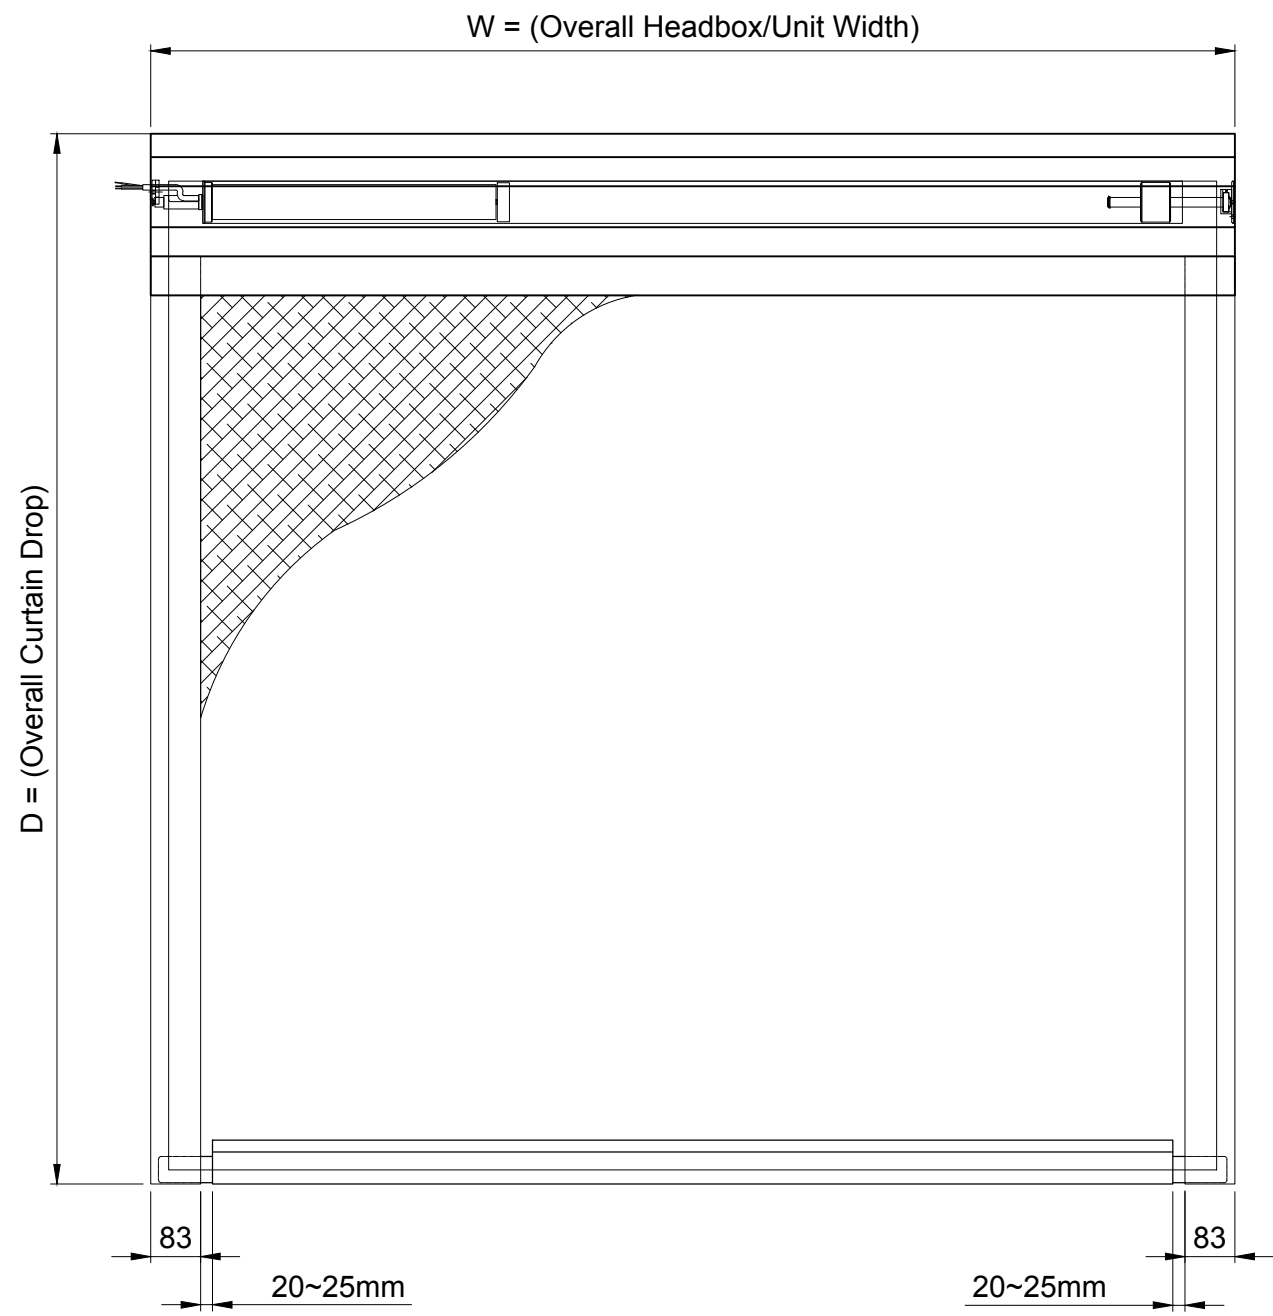

Edward House, Penner Road,
Havant, Hampshire, PO9 1QZ, UK
Tel: +44 (0) 23 9245 4405
Fax: +44 (0) 23 9249 2732
Email: info@coopersfire.com
Web: www.coopersfire.com

DRAWN:	ML	TITLE:	Vii@Fire/Vii@Fire iZone Fire Curtain Configuration - Face Fix
CHECKED:	JR	© 1997-2018 A COOPER GROUP LIMITED ALL RIGHTS RESERVED. THIS DESIGN MAY NOT BE REPRODUCED IN ANY MATERIAL FORM, INCLUDING ELECTRONICALLY WITHOUT THE WRITTEN PERMISSION OF THE COPYRIGHT NAMES	ALL DIMENSION IN MILLIMETERS UNLESS OTHERWISE STATED
APPROVED:	JR	DRG. No.	601/324/MK
		ISSUE:	1
		DATE:	17.05.2018

Product	Max Width	Max Drop	Fabric	Smoke Seal
Vii@Fire FM	3 metres	3.0 metres	EFP™ A1	Yes / No
Vii@Fire iZone	3 metres	3.0 metres	EFP™ 2/1000/DGI	Yes / No