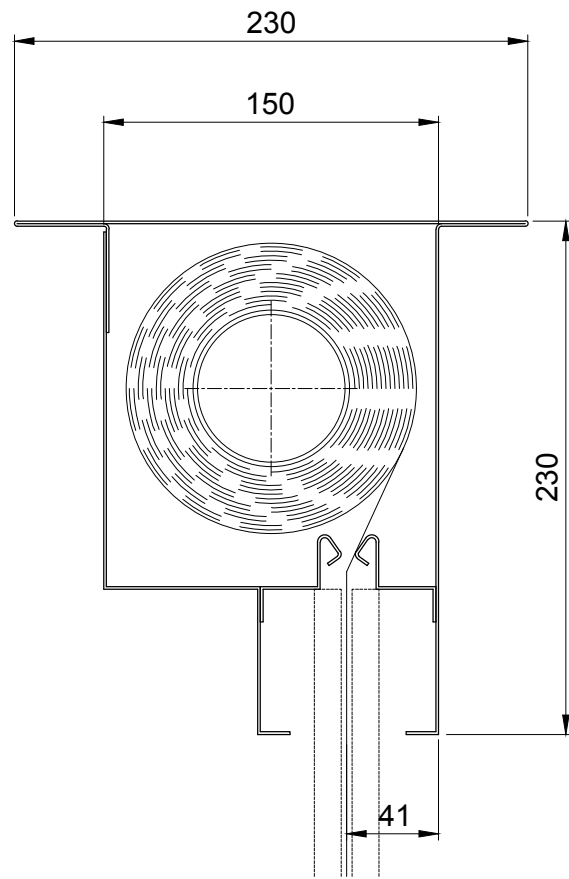

Headbox Detail

Side Guide
(Face Fix)

Edward House, Penner Road,
Havant, Hampshire, PO9 1QZ, UK
Tel: +44 (0) 23 9245 4405
Fax: +44 (0) 23 9249 2732
Email: info@coopersfire.com
Web: www.coopersfire.com

DRAWN:	ML	TITLE:	Vii@Fire/Vii@Fire iZone Fire Curtain Configuration - Face Fix
CHECKED:	JR	© 1997-2018 A COOPER GROUP LIMITED ALL RIGHTS RESERVED. THIS DESIGN MAY NOT BE REPRODUCED IN ANY MATERIAL FORM, INCLUDING ELECTRONICALLY WITHOUT THE WRITTEN PERMISSION OF THE COPYRIGHT NAMES	ALL DIMENSION IN MILLIMETERS UNLESS OTHERWISE STATED
APPROVED:	JR	DRG. No.	601/324/MK
		ISSUE:	1
		DATE:	17.05.2018

Product	Max Width	Max Drop	Fabric	Smoke Seal
Vii@Fire FM	3 metres	3.0 metres	EFP™ A1	Yes / No
Vii@Fire iZone	3 metres	3.0 metres	EFP™ 2/1000/DGI	Yes / No

Headbox Detail

Side Guide
(Reveal Fix)

Edward House, Penner Road,
Havant, Hampshire, PO9 1QZ, UK