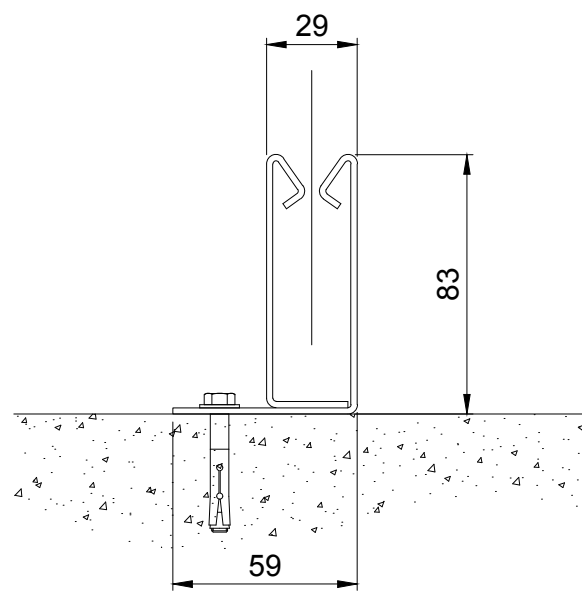

Headbox Detail

Side Guide
(Face Fix)

Edward House, Penner Road,
Havant, Hampshire, PO9 1QZ, UK
Tel: +44 (0) 23 9245 4405
Fax: +44 (0) 23 9249 2732
Email: info@coopersfire.com
Web: www.coopersfire.com

DRAWN:	ML	TITLE:	Vii@Fire/Vii@Fire iZone Fire Curtain Configuration - Face Fix
CHECKED:	JR	© 1997-2018 A COOPER GROUP LIMITED ALL RIGHTS RESERVED. THIS DESIGN MAY NOT BE REPRODUCED IN ANY MATERIAL FORM, INCLUDING ELECTRONICALLY WITHOUT THE WRITTEN PERMISSION OF THE COPYRIGHT NAMES	ALL DIMENSION IN MILLIMETERS UNLESS OTHERWISE STATED
APPROVED:	JR	DRG. No.	601/324/MK
		ISSUE:	1
		DATE:	17.05.2018

Product	Max Width	Max Drop	Fabric	Smoke Seal
Vii@Fire FM	3 metres	3.0 metres	EFP™ A1	Yes / No
Vii@Fire iZone	3 metres	3.0 metres	EFP™ 2/1000/DGI	Yes / No

Headbox Detail

Side Guide
(Reveal Fix)

Edward House, Penner Road,
Havant, Hampshire, PO9 1QZ, UK

Product	Max Width	Max Drop	Fabric	Smoke Seal
Vii@Fire FM	3 metres	3.0 metres	EFP™ A1	Yes / No
Vii@Fire iZone	3 metres	3.0 metres	EFP™ 2/1000/DGI	Yes / No