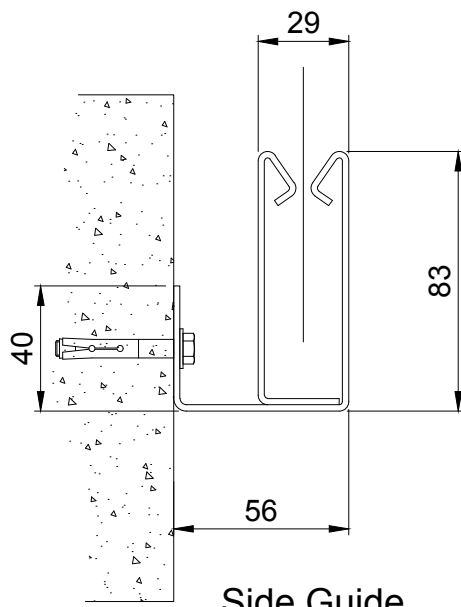

Headbox Detail

Side Guide
(Face Fix)

Edward House, Penner Road,
Havant, Hampshire, PO9 1QZ, UK
Tel: +44 (0) 23 9245 4405
Fax: +44 (0) 23 9249 2732
Email: info@coopersfire.com
Web: www.coopersfire.com

DRAWN:	ML	TITLE:	Vii@Fire/Vii@Fire iZone Fire Curtain Configuration - Face Fix
CHECKED:	JR	© 1997-2018 A COOPER GROUP LIMITED ALL RIGHTS RESERVED. THIS DESIGN MAY NOT BE REPRODUCED IN ANY MATERIAL FORM, INCLUDING ELECTRONICALLY WITHOUT THE WRITTEN PERMISSION OF THE COPYRIGHT NAMES	ALL DIMENSION IN MILLIMETERS UNLESS OTHERWISE STATED
APPROVED:	JR	DRG. No.	601/324/MK
		ISSUE:	1
		DATE:	17.05.2018

Product	Max Width	Max Drop	Fabric	Smoke Seal
Vii@Fire FM	3 metres	3.0 metres	EFP™ A1	Yes / No
Vii@Fire iZone	3 metres	3.0 metres	EFP™ 2/1000/DGI	Yes / No

Headbox Detail

Side Guide
(Reveal Fix)

Edward House, Penner Road,
Havant, Hampshire, PO9 1QZ, UK