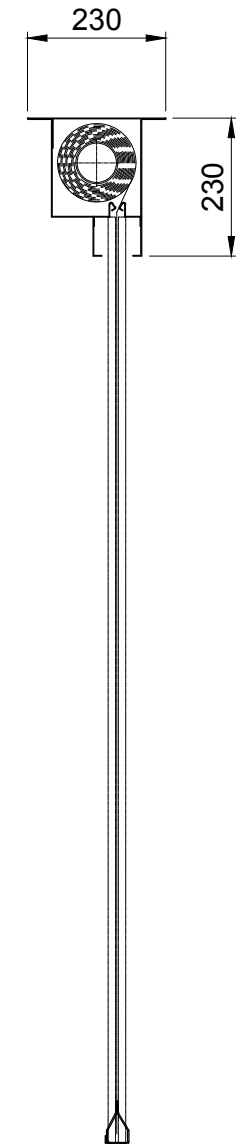

Headbox Detail

Side Guide
(Face Fix)

Edward House, Penner Road,
Havant, Hampshire, PO9 1QZ, UK
Tel: +44 (0) 23 9245 4405
Fax: +44 (0) 23 9249 2732
Email: info@coopersfire.com
Web: www.coopersfire.com

DRAWN:	ML	TITLE:	Vii@Fire/Vii@Fire iZone Fire Curtain Configuration - Face Fix
CHECKED:	JR	© 1997-2018 A COOPER GROUP LIMITED ALL RIGHTS RESERVED. THIS DESIGN MAY NOT BE REPRODUCED IN ANY MATERIAL FORM, INCLUDING ELECTRONICALLY WITHOUT THE WRITTEN PERMISSION OF THE COPYRIGHT NAMES	ALL DIMENSION IN MILLIMETERS UNLESS OTHERWISE STATED
APPROVED:	JR	DRG. No.	601/324/MK
		ISSUE:	1
		DATE:	17.05.2018

Product	Max Width	Max Drop	Fabric	Smoke Seal
Vii@Fire FM	3 metres	3.0 metres	EFP™ A1	Yes / No
Vii@Fire iZone	3 metres	3.0 metres	EFP™ 2/1000/DGI	Yes / No

Headbox Detail

Side Guide
(Reveal Fix)

Edward House, Penner Road,
Havant, Hampshire, PO9 1QZ, UK