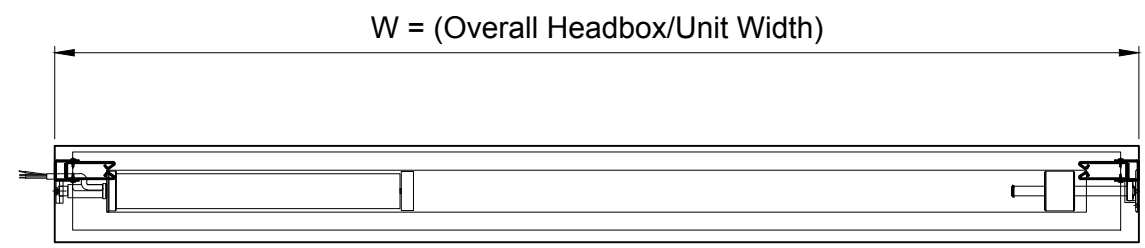

Headbox Detail

Side Guide
(Face Fix)

Edward House, Penner Road,
Havant, Hampshire, PO9 1QZ, UK
Tel: +44 (0) 23 9245 4405
Fax: +44 (0) 23 9249 2732
Email: info@coopersfire.com
Web: www.coopersfire.com

DRAWN:	ML	TITLE:	Vii@Fire/Vii@Fire iZone Fire Curtain Configuration - Face Fix
CHECKED:	JR	© 1997-2018 A COOPER GROUP LIMITED ALL RIGHTS RESERVED. THIS DESIGN MAY NOT BE REPRODUCED IN ANY MATERIAL FORM, INCLUDING ELECTRONICALLY WITHOUT THE WRITTEN PERMISSION OF THE COPYRIGHT NAMES	ALL DIMENSION IN MILLIMETERS UNLESS OTHERWISE STATED
APPROVED:	JR	DRG. No.	601/324/MK
		ISSUE:	1
		DATE:	17.05.2018

Product	Max Width	Max Drop	Fabric	Smoke Seal
Vii@Fire FM	3 metres	3.0 metres	EFP™ A1	Yes / No
Vii@Fire iZone	3 metres	3.0 metres	EFP™ 2/1000/DGI	Yes / No

Headbox Detail

Side Guide
(Reveal Fix)

Edward House, Penner Road,
Havant, Hampshire, PO9 1QZ, UK