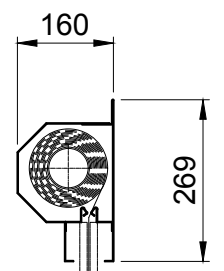

Edward House, Penner Road,
Havant, Hampshire, PO9 1QZ, UK
Tel: +44 (0) 23 9245 4405
Fax: +44 (0) 23 9249 2732
Email: info@coopersfire.com
Web: www.coopersfire.com

DRAWN:	ML	TITLE:	Vii@Fire/Vii@Fire iZone Fire Curtain Configuration - Face Fix
CHECKED:	JR	© 1997-2018 A COOPER GROUP LIMITED ALL RIGHTS RESERVED. THIS DESIGN MAY NOT BE REPRODUCED IN ANY MATERIAL FORM, INCLUDING ELECTRONICALLY WITHOUT THE WRITTEN PERMISSION OF THE COPYRIGHT NAMES	ALL DIMENSION IN MILLIMETERS UNLESS OTHERWISE STATED
APPROVED:	JR	DRG. No.	601/324/MK
		ISSUE:	1
		DATE:	17.05.2018

Product	Max Width	Max Drop	Fabric	Smoke Seal
Vii@Fire FM	3 metres	3.0 metres	EFP™ A1	Yes / No
Vii@Fire iZone	3 metres	3.0 metres	EFP™ 2/1000/DGI	Yes / No