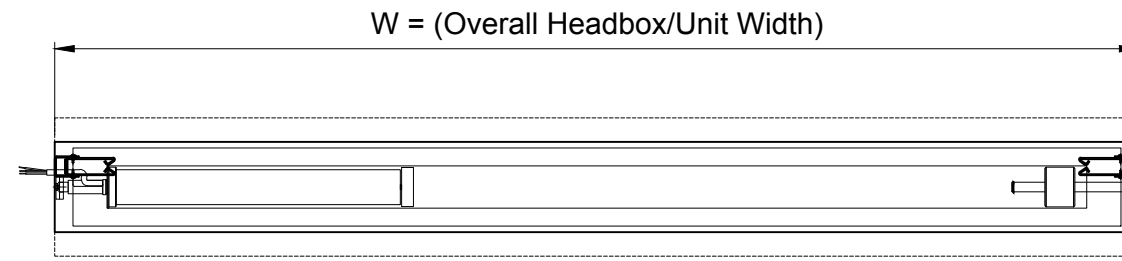

Headbox Detail

Side Guide
(Face Fix)

Edward House, Penner Road,
Havant, Hampshire, PO9 1QZ, UK
Tel: +44 (0) 23 9245 4405
Fax: +44 (0) 23 9249 2732
Email: info@coopersfire.com
Web: www.coopersfire.com

DRAWN:	ML	TITLE:	Vii@Fire/Vii@Fire iZone Fire Curtain Configuration - Face Fix
CHECKED:	JR	© 1997-2018 A COOPER GROUP LIMITED ALL RIGHTS RESERVED. THIS DESIGN MAY NOT BE REPRODUCED IN ANY MATERIAL FORM, INCLUDING ELECTRONICALLY WITHOUT THE WRITTEN PERMISSION OF THE COPYRIGHT NAMES	ALL DIMENSION IN MILLIMETERS UNLESS OTHERWISE STATED
APPROVED:	JR	DRG. No.	601/324/MK
		ISSUE:	1
		DATE:	17.05.2018

Product	Max Width	Max Drop	Fabric	Smoke Seal
Vii@Fire FM	3 metres	3.0 metres	EFP™ A1	Yes / No
Vii@Fire iZone	3 metres	3.0 metres	EFP™ 2/1000/DGI	Yes / No

Headbox Detail

Side Guide
(Reveal Fix)

Edward House, Penner Road,
Havant, Hampshire, PO9 1QZ, UK