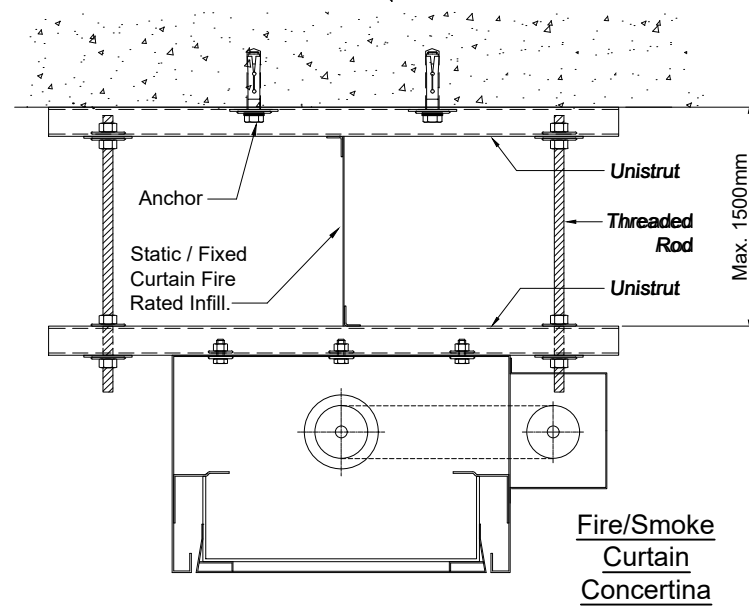

* For Information Use Only

DRAWN:	TITLE:	
ML	Typical Unistrut-Unistrut Suspended Headbox Fixing	
CHECKED:	© 1997-2016 A COOPER GROUP LIMITED ALL RIGHTS RESERVED. THIS DESIGN MAY NOT BE REPRODUCED IN ANY MATERIAL FORM, INCLUDING ELECTRONICALLY WITHOUT THE WRITTEN PERMISSION OF THE COPYRIGHT NAMES	ALL DIMENSION IN MILLIMETERS UNLESS OTHERWISE STATED
JR	DRG. No.	ISSUE:
APPROVED:	600/622/MK	B
JR		DATE: 14.12.2016