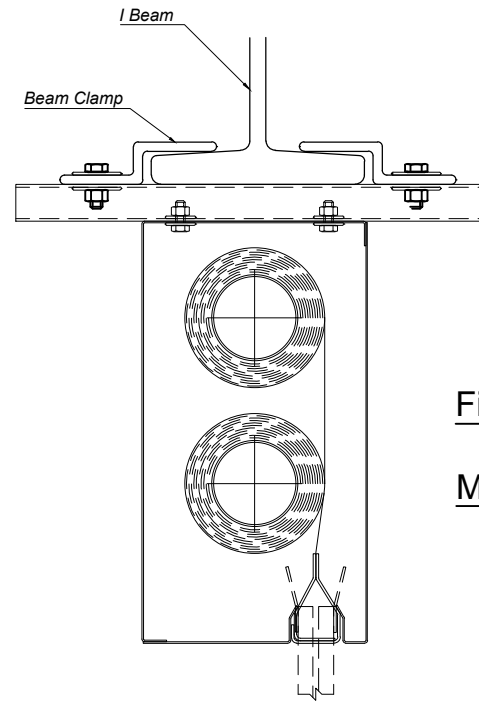

Fire/Smoke
Curtain
Multi-Barrel