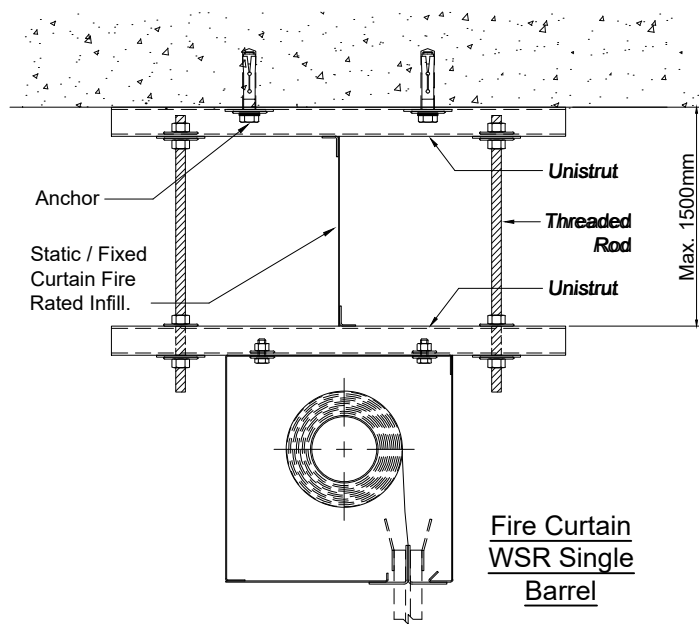

* For Information Use Only

DRAWN:	TITLE:	
ML	Typical Unistrut-Unistrut Suspended Headbox Fixing	
CHECKED:	© 1997-2016 A COOPER GROUP LIMITED ALL RIGHTS RESERVED. THIS DESIGN MAY NOT BE REPRODUCED IN ANY MATERIAL FORM, INCLUDING ELECTRONICALLY WITHOUT THE WRITTEN PERMISSION OF THE COPYRIGHT NAMES	ALL DIMENSION IN MILLIMETERS UNLESS OTHERWISE STATED
JR	DRG. No.	ISSUE:
APPROVED:	600/622/MK	B
JR		DATE: 14.12.2016