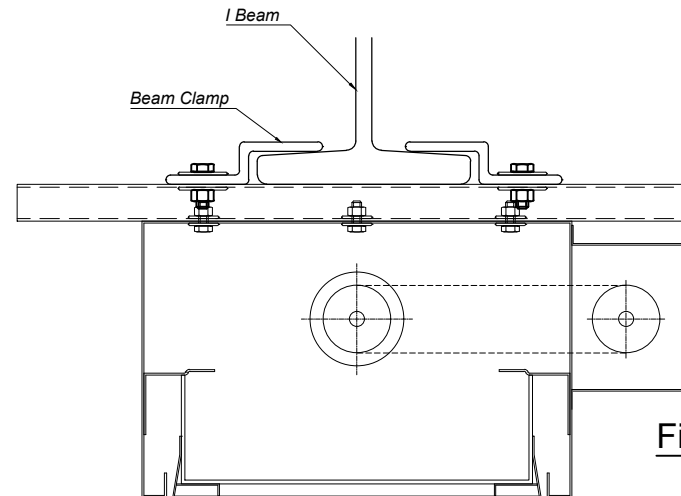

Fire Curtain
WSR Single
Barrel

Fire/Smoke
Curtain
Concertina

DRAWN:	TITILE:	
ML	Typical I Beam Headbox Fixing	
CHECKED:	© 1997-2016 A COOPER GROUP LIMITED ALL RIGHTS RESERVED. THIS DESIGN MAY NOT BE REPRODUCED IN ANY MATERIAL FORM, INCLUDING ELECTRONICALLY WITHOUT THE WRITTEN PERMISSION OF THE COPYRIGHT NAMES	ALL DIMENSION IN MILLIMETERS UNLESS OTHERWISE STATED
JR	DRG. No.	ISSUE:
APPROVED:	600/623/MK	B
JR		DATE: 14.12.2016