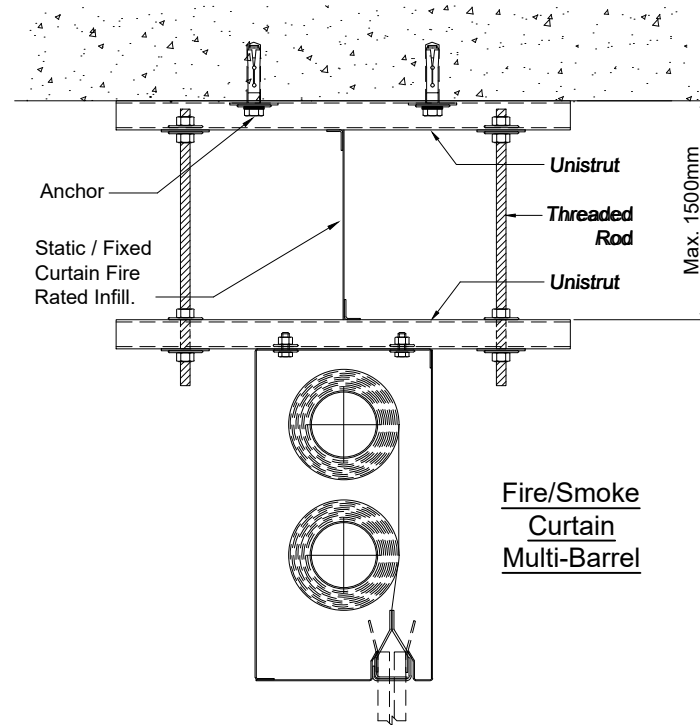

* For Information Use Only

DRAWN:	TITLE:	
ML	Typical Unistrut-Unistrut Suspended Headbox Fixing	
CHECKED:	© 1997-2016 A COOPER GROUP LIMITED ALL RIGHTS RESERVED. THIS DESIGN MAY NOT BE REPRODUCED IN ANY MATERIAL FORM, INCLUDING ELECTRONICALLY WITHOUT THE WRITTEN PERMISSION OF THE COPYRIGHT NAMES	ALL DIMENSION IN MILLIMETERS UNLESS OTHERWISE STATED
JR	DRG. No.	ISSUE:
APPROVED:	600/622/MK	B
JR		DATE: 14.12.2016