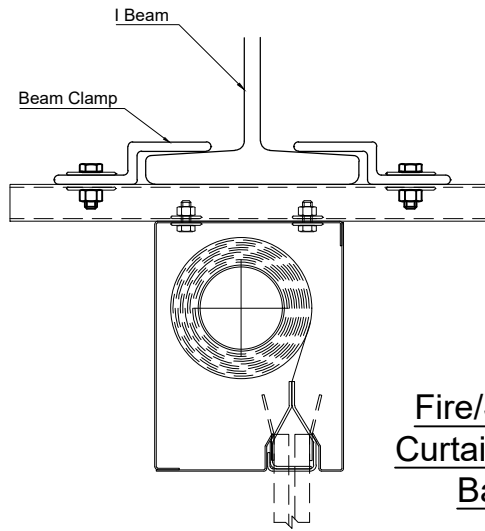

* For Information Use Only

DRAWN:	TITLE:	
ML	Typical Unistrut-Unistrut Suspended Headbox Fixing	
CHECKED:	© 1997-2016 A COOPER GROUP LIMITED ALL RIGHTS RESERVED. THIS DESIGN MAY NOT BE REPRODUCED IN ANY MATERIAL FORM, INCLUDING ELECTRONICALLY WITHOUT THE WRITTEN PERMISSION OF THE COPYRIGHT NAMES	ALL DIMENSION IN MILLIMETERS UNLESS OTHERWISE STATED
JR	DRG. No.	ISSUE:
APPROVED:	600/622/MK	B
JR		DATE: 14.12.2016

Fire/Smoke
Curtain Single
Barrel

Fire/Smoke
Curtain
Multi-Barrel

Fire Curtain
WSR Single
Barrel

Fire/Smoke
Curtain
Concertina

DRAWN:	TITILE:	
ML	Typical I Beam Headbox Fixing	
CHECKED:	© 1997-2016 A COOPER GROUP LIMITED ALL RIGHTS RESERVED. THIS DESIGN MAY NOT BE REPRODUCED IN ANY MATERIAL FORM, INCLUDING ELECTRONICALLY WITHOUT THE WRITTEN PERMISSION OF THE COPYRIGHT NAMES	ALL DIMENSION IN MILLIMETERS UNLESS OTHERWISE STATED
JR	DRG. No.	ISSUE:
APPROVED:	600/623/MK	B
JR		DATE: 14.12.2016