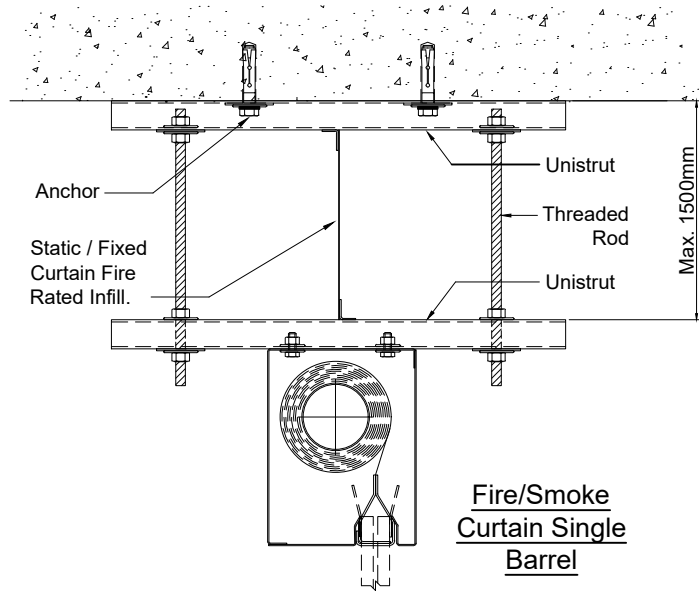

* For Information Use Only

DRAWN:	TITLE:	
ML	Typical Unistrut-Unistrut Suspended Headbox Fixing	
CHECKED:	© 1997-2016 A COOPER GROUP LIMITED ALL RIGHTS RESERVED. THIS DESIGN MAY NOT BE REPRODUCED IN ANY MATERIAL FORM, INCLUDING ELECTRONICALLY WITHOUT THE WRITTEN PERMISSION OF THE COPYRIGHT NAMES	ALL DIMENSION IN MILLIMETERS UNLESS OTHERWISE STATED
JR	DRG. No.	ISSUE:
APPROVED:	600/622/MK	B
JR		DATE: 14.12.2016