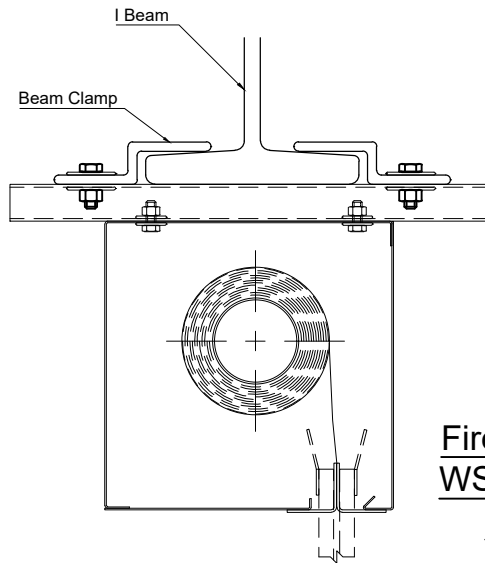

* For Information Use Only

DRAWN:	TITLE:	
ML	Typical Unistrut-Unistrut Suspended Headbox Fixing	
CHECKED:	© 1997-2016 A COOPER GROUP LIMITED ALL RIGHTS RESERVED. THIS DESIGN MAY NOT BE REPRODUCED IN ANY MATERIAL FORM, INCLUDING ELECTRONICALLY WITHOUT THE WRITTEN PERMISSION OF THE COPYRIGHT NAMES	ALL DIMENSION IN MILLIMETERS UNLESS OTHERWISE STATED
JR	DRG. No.	ISSUE:
APPROVED:	600/622/MK	B
JR		DATE: 14.12.2016

Fire/Smoke
Curtain Single
Barrel

Fire/Smoke
Curtain
Multi-Barrel

Fire Curtain
WSR Single
Barrel

Fire/Smoke
Curtain
Concertina

DRAWN:	TITILE:	
ML	Typical I Beam Headbox Fixing	
CHECKED:	© 1997-2016 A COOPER GROUP LIMITED ALL RIGHTS RESERVED. THIS DESIGN MAY NOT BE REPRODUCED IN ANY MATERIAL FORM, INCLUDING ELECTRONICALLY WITHOUT THE WRITTEN PERMISSION OF THE COPYRIGHT NAMES	ALL DIMENSION IN MILLIMETERS UNLESS OTHERWISE STATED
JR	DRG. No.	ISSUE:
APPROVED:	600/623/MK	B
JR		DATE: 14.12.2016