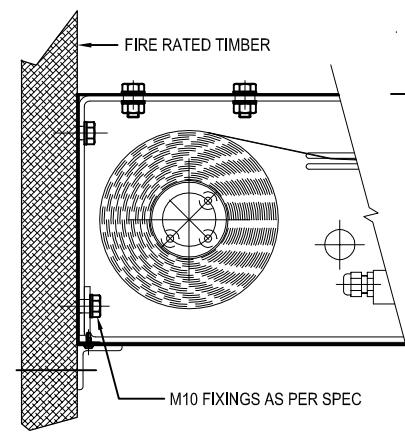

ROLLER CURTAIN HEADBOX

SIDE GUIDE HEADBOX

ENSURE THE CORRECT TYPE OF MOUNTING BOLTS ARE USED TO SUIT THE TYPE OF BLOCKWORK OR FRAMEWORK

Edward House, Penner Road,
Havant, Hampshire, PO9 1QZ, UK
Tel: +44 (0) 23 9245 4405
Fax: +44 (0) 23 9249 2732
Email: info@coopersfire.com
Web: www.coopersfire.com

DRAWN:	ML	TITLE:	FIREMASTER® SIMPLEX™ HORIZONTAL FIRE CURTAIN INSTALLATION GUIDE
CHECKED:	JR	© 1997 A COOPER GROUP LIMITED ALL RIGHTS RESERVED. THIS DESIGN MAY NOT BE REPRODUCED IN ANY MATERIAL FORM, INCLUDING ELECTRONICALLY WITHOUT THE WRITTEN PERMISSION OF THE COPYRIGHT NAMES	ALL DIMENSION IN MILLIMETERS UNLESS OTHERWISE STATED
APPROVED:	JR	DRG. No.	HRZ/STD/33
		ISSUE:	H
		DATE:	24.02.2014