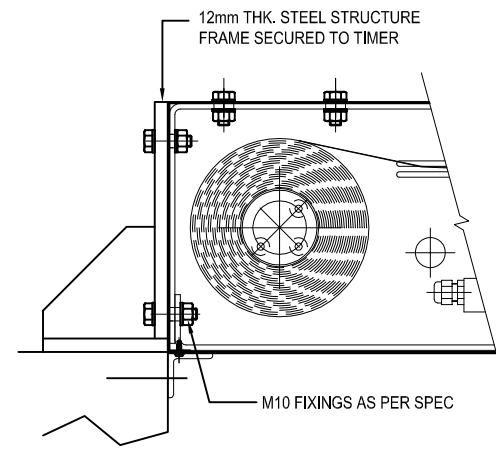

ROLLER CURTAIN HEADBOX

SIDE GUIDE HEADBOX

ENSURE THE CORRECT TYPE OF MOUNTING BOLTS ARE USED TO SUIT THE TYPE OF BLOCKWORK OR FRAMEWORK

Edward House, Penner Road,
Havant, Hampshire, PO9 1QZ, UK
Tel: +44 (0) 23 9245 4405
Fax: +44 (0) 23 9249 2732
Email: info@coopersfire.com
Web: www.coopersfire.com

DRAWN:	ML	TITLE:	FIREMASTER® SIMPLEX™ HORIZONTAL FIRE CURTAIN INSTALLATION GUIDE
CHECKED:	JR	© 1997 A COOPER GROUP LIMITED ALL RIGHTS RESERVED. THIS DESIGN MAY NOT BE REPRODUCED IN ANY MATERIAL FORM, INCLUDING ELECTRONICALLY WITHOUT THE WRITTEN PERMISSION OF THE COPYRIGHT NAMES	ALL DIMENSION IN MILLIMETERS UNLESS OTHERWISE STATED
APPROVED:	JR	DRG. No.	HRZ/STD/33
		ISSUE:	H
		DATE:	24.02.2014