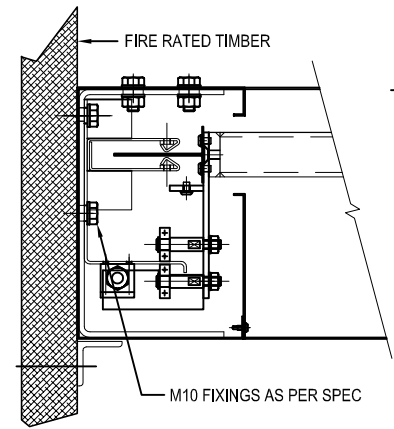

ROLLER CURTAIN HEADBOX

SIDE GUIDE HEADBOX

ENSURE THE CORRECT TYPE OF MOUNTING BOLTS ARE USED TO SUIT THE TYPE OF BLOCKWORK OR FRAMEWORK

Edward House, Penner Road,
Havant, Hampshire, PO9 1QZ, UK
Tel: +44 (0) 23 9245 4405
Fax: +44 (0) 23 9249 2732
Email: info@coopersfire.com
Web: www.coopersfire.com

DRAWN:	ML	TITLE:	FIREMASTER® SIMPLEX™ HORIZONTAL FIRE CURTAIN INSTALLATION GUIDE
CHECKED:	JR	© 1997 A COOPER GROUP LIMITED ALL RIGHTS RESERVED. THIS DESIGN MAY NOT BE REPRODUCED IN ANY MATERIAL FORM, INCLUDING ELECTRONICALLY WITHOUT THE WRITTEN PERMISSION OF THE COPYRIGHT NAMES	ALL DIMENSION IN MILLIMETERS UNLESS OTHERWISE STATED
APPROVED:	JR	DRG. No.	HRZ/STD/33
		ISSUE:	H
		DATE:	24.02.2014