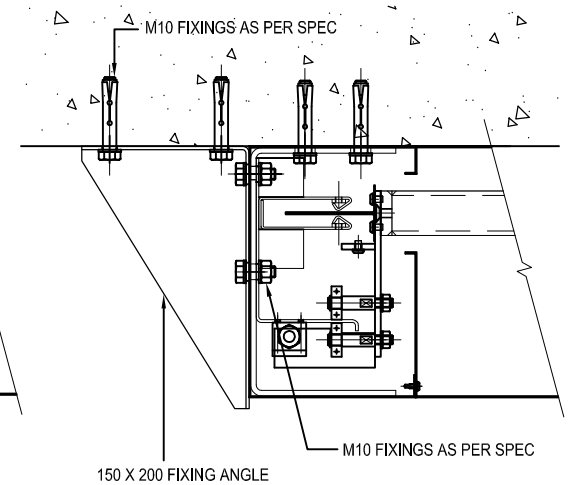

ROLLER CURTAIN HEADBOX

SIDE GUIDE HEADBOX

ENSURE THE CORRECT TYPE OF MOUNTING BOLTS ARE USED TO SUIT THE TYPE OF BLOCKWORK OR FRAMEWORK

Edward House, Penner Road,
Havant, Hampshire, PO9 1QZ, UK
Tel: +44 (0) 23 9245 4405
Fax: +44 (0) 23 9249 2732
Email: info@coopersfire.com
Web: www.coopersfire.com

DRAWN:	ML	TITLE:	FIREMASTER® SIMPLEX™ HORIZONTAL FIRE CURTAIN INSTALLATION GUIDE
CHECKED:	JR	© 1997 A COOPER GROUP LIMITED ALL RIGHTS RESERVED. THIS DESIGN MAY NOT BE REPRODUCED IN ANY MATERIAL FORM, INCLUDING ELECTRONICALLY WITHOUT THE WRITTEN PERMISSION OF THE COPYRIGHT NAMES	ALL DIMENSION IN MILLIMETERS UNLESS OTHERWISE STATED
APPROVED:	JR	DRG. No.	HRZ/STD/33
		ISSUE:	H
		DATE:	24.02.2014