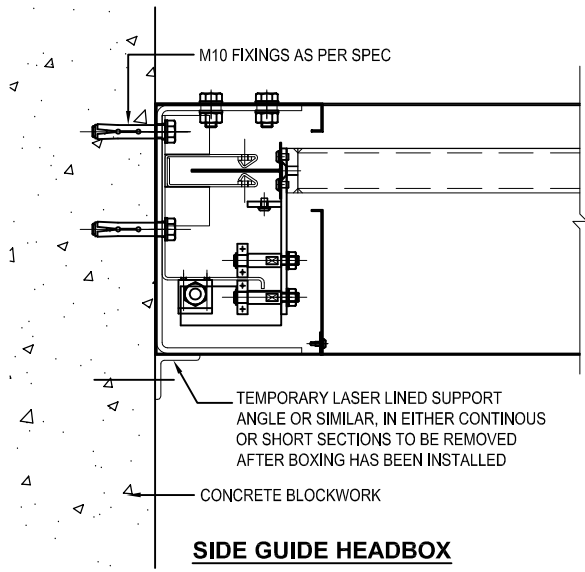

ROLLER CURTAIN HEADBOX

SIDE GUIDE HEADBOX

ENSURE THE CORRECT TYPE OF MOUNTING BOLTS ARE USED TO SUIT THE TYPE OF BLOCKWORK OR FRAMEWORK

Edward House, Penner Road,
Havant, Hampshire, PO9 1QZ, UK
Tel: +44 (0) 23 9245 4405
Fax: +44 (0) 23 9249 2732
Email: info@coopersfire.com
Web: www.coopersfire.com

DRAWN:	ML	TITLE:	FIREMASTER® SIMPLEX™ HORIZONTAL FIRE CURTAIN INSTALLATION GUIDE
CHECKED:	JR	© 1997 A COOPER GROUP LIMITED ALL RIGHTS RESERVED. THIS DESIGN MAY NOT BE REPRODUCED IN ANY MATERIAL FORM, INCLUDING ELECTRONICALLY WITHOUT THE WRITTEN PERMISSION OF THE COPYRIGHT NAMES	ALL DIMENSION IN MILLIMETERS UNLESS OTHERWISE STATED
APPROVED:	JR	DRG. No.	HRZ/STD/33
		ISSUE:	H
		DATE:	24.02.2014