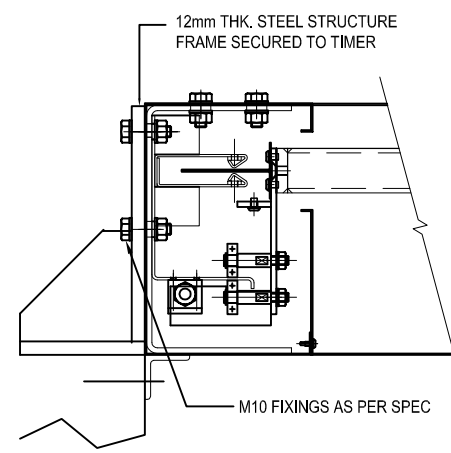

ROLLER CURTAIN HEADBOX

SIDE GUIDE HEADBOX

ENSURE THE CORRECT TYPE OF MOUNTING BOLTS ARE USED TO SUIT THE TYPE OF BLOCKWORK OR FRAMEWORK

Edward House, Penner Road,
Havant, Hampshire, PO9 1QZ, UK
Tel: +44 (0) 23 9245 4405
Fax: +44 (0) 23 9249 2732
Email: info@coopersfire.com
Web: www.coopersfire.com

DRAWN:	ML	TITLE:	FIREMASTER® SIMPLEX™ HORIZONTAL FIRE CURTAIN INSTALLATION GUIDE
CHECKED:	JR	© 1997 A COOPER GROUP LIMITED ALL RIGHTS RESERVED. THIS DESIGN MAY NOT BE REPRODUCED IN ANY MATERIAL FORM, INCLUDING ELECTRONICALLY WITHOUT THE WRITTEN PERMISSION OF THE COPYRIGHT NAMES	ALL DIMENSION IN MILLIMETERS UNLESS OTHERWISE STATED
APPROVED:	JR	DRG. No.	HRZ/STD/33
		ISSUE:	H
		DATE:	24.02.2014