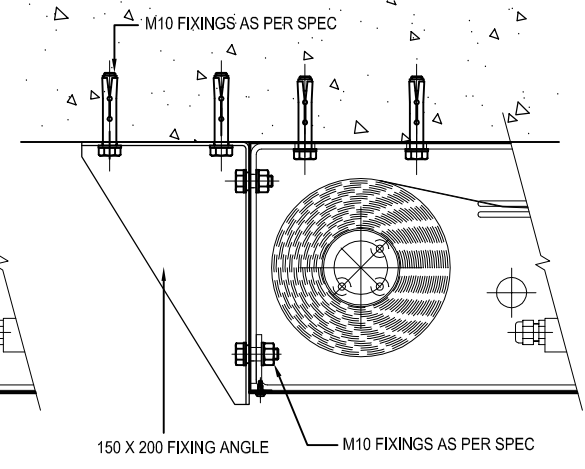

ROLLER CURTAIN HEADBOX

SIDE GUIDE HEADBOX

ENSURE THE CORRECT TYPE OF MOUNTING BOLTS ARE USED TO SUIT THE TYPE OF BLOCKWORK OR FRAMEWORK

Edward House, Penner Road,
Havant, Hampshire, PO9 1QZ, UK
Tel: +44 (0) 23 9245 4405
Fax: +44 (0) 23 9249 2732
Email: info@coopersfire.com
Web: www.coopersfire.com

DRAWN:	ML	TITLE:	FIREMASTER® SIMPLEX™ HORIZONTAL FIRE CURTAIN INSTALLATION GUIDE
CHECKED:	JR	© 1997 A COOPER GROUP LIMITED ALL RIGHTS RESERVED. THIS DESIGN MAY NOT BE REPRODUCED IN ANY MATERIAL FORM, INCLUDING ELECTRONICALLY WITHOUT THE WRITTEN PERMISSION OF THE COPYRIGHT NAMES	ALL DIMENSION IN MILLIMETERS UNLESS OTHERWISE STATED
APPROVED:	JR	DRG. No.	HRZ/STD/33
		ISSUE:	H
		DATE:	24.02.2014