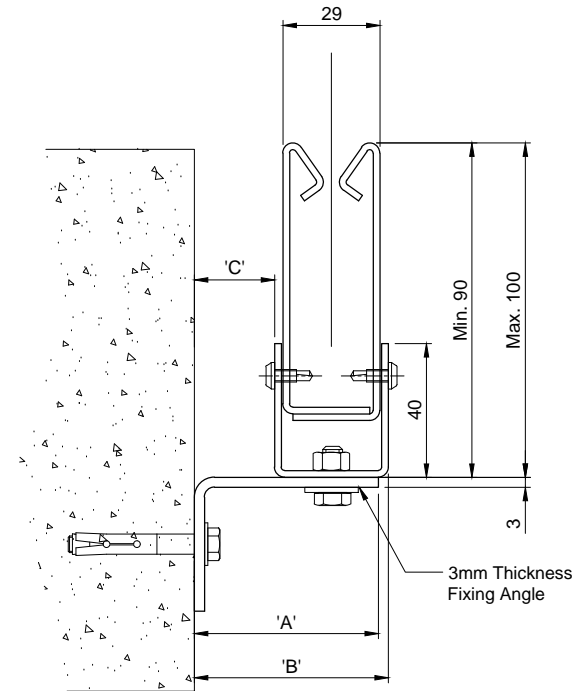

SIDE MOUNTED
SIDE GUIDE DETAILS

REVERSE MOUNTED (OPTION 1)
SIDE GUIDE DETAILS

REVERSE MOUNTED (OPTION 2)
SIDE GUIDE DETAILS

FIXING DIMENSION			
HEADBOX	'A'	'B'	'C'
FMP15/20	55mm	58mm	25mm
FMP18/22	55mm	58mm	25mm
FMP18/26	55mm	58mm	25mm
FMP25/30	72mm	75mm	42mm
FMP30/34	102mm	105mm	72mm
83mm Side Guide applies to curtains under 6M drop			

DRAWN: ML	TITLE: 116mm FireMaster® Plus² Side Guide Fixing Configuration
CHECKED: JR	© 1997-2018 COOPERS FIRE LIMITED ALL RIGHTS RESERVED. THIS DESIGN MAY NOT BE REPRODUCED IN ANY MATERIAL FORM, INCLUDING ELECTRONICALLY WITHOUT THE WRITTEN PERMISSION OF THE COPYRIGHT NAMES ALL DIMENSIONS IN MILLIMETRES UNLESS OTHERWISE STATED
APPROVED: JR	DRG. No. 607/037//MK ISSUE: 1 DATE: 04.07.2018

FIXING DIMENSION			
HEADBOX	'A'	'B'	'C'
FMP25/20	72mm	75mm	42mm
FMP30/34	102mm	105mm	72mm
116mm Side Guide applies to curtains over 6M drop			

FIREMASTER®/FIREMASTER® PLUS² SIDE GUIDE WITH SMOKE SEAL FIXING CONFIGURATION

SIDE MOUNTED
SIDE GUIDE DETAILS

REVERSE MOUNTED (OPTION 1)
SIDE GUIDE DETAILS

REVERSE MOUNTED (OPTION 2)
SIDE GUIDE DETAILS

FIXING DIMENSION			
HEADBOX	'A'	'B'	'C'
FM15/20/SS & FMP15/20	45mm	48mm	15mm
FM18/22/SS & FMP18/22/SS	55mm	58mm	25mm
FM18/26/SS & FMP 18/26/SS	55mm	58mm	25mm
FM25/30/SS & FMP25/30/SS	72mm	75mm	42mm
FMP30/34/SS	102mm	105mm	72mm
83mm Side Guide applies to curtains under 6M drop			