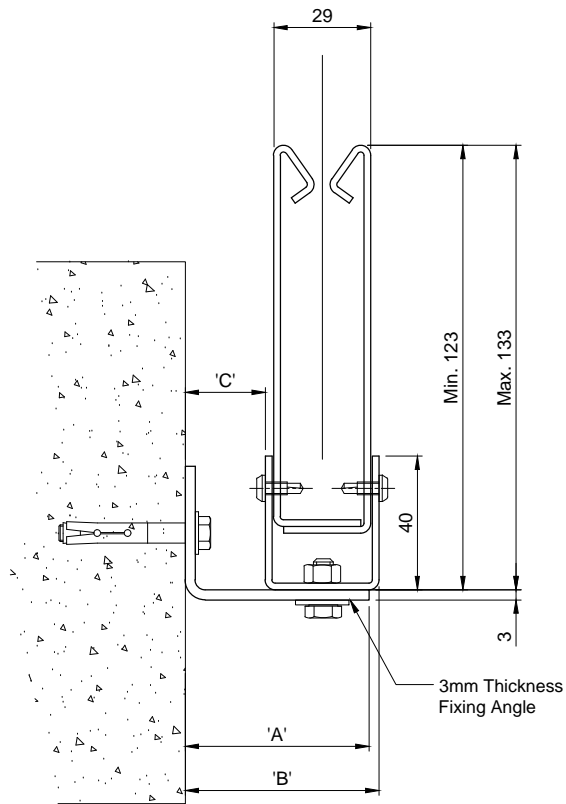

REVERSE MOUNTED (OPTION 1)
SIDE GUIDE DETAILS