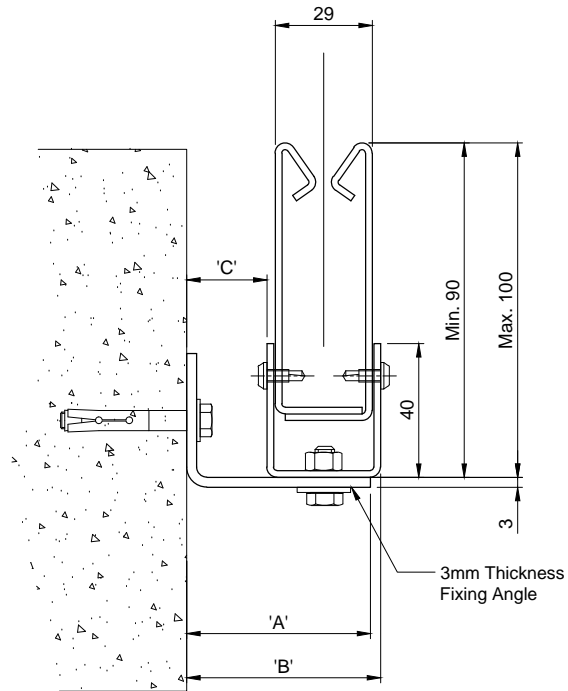

SIDE MOUNTED
SIDE GUIDE DETAILS

REVERSE MOUNTED (OPTION 1)
SIDE GUIDE DETAILS

REVERSE MOUNTED (OPTION 2)
SIDE GUIDE DETAILS

FIXING DIMENSION			
HEADBOX	'A'	'B'	'C'
FMP15/20	55mm	58mm	25mm
FMP18/22	55mm	58mm	25mm
FMP18/26	55mm	58mm	25mm
FMP25/30	72mm	75mm	42mm
FMP30/34	102mm	105mm	72mm
83mm Side Guide applies to curtains under 6M drop			

DRAWN: ML	TITLE: 116mm FireMaster® Plus² Side Guide Fixing Configuration
CHECKED: JR	© 1997-2018 COOPERS FIRE LIMITED ALL RIGHTS RESERVED. THIS DESIGN MAY NOT BE REPRODUCED IN ANY MATERIAL FORM, INCLUDING ELECTRONICALLY WITHOUT THE WRITTEN PERMISSION OF THE COPYRIGHT NAMES ALL DIMENSIONS IN MILLIMETRES UNLESS OTHERWISE STATED
APPROVED: JR	DRG. No. 607/037//MK ISSUE: 1 DATE: 04.07.2018

FIXING DIMENSION			
HEADBOX	'A'	'B'	'C'
FMP25/20	72mm	75mm	42mm
FMP30/34	102mm	105mm	72mm
116mm Side Guide applies to curtains over 6M drop			

FIREMASTER®/FIREMASTER® PLUS² SIDE GUIDE WITH SMOKE SEAL FIXING CONFIGURATION

SIDE MOUNTED
SIDE GUIDE DETAILS

REVERSE MOUNTED (OPTION 1)
SIDE GUIDE DETAILS

REVERSE MOUNTED (OPTION 2)
SIDE GUIDE DETAILS

FIXING DIMENSION			
HEADBOX	'A'	'B'	'C'
FM15/20/SS & FMP15/20	45mm	48mm	15mm
FM18/22/SS & FMP18/22/SS	55mm	58mm	25mm
FM18/26/SS & FMP 18/26/SS	55mm	58mm	25mm
FM25/30/SS & FMP25/30/SS	72mm	75mm	42mm
FMP30/34/SS	102mm	105mm	72mm
83mm Side Guide applies to curtains under 6M drop			