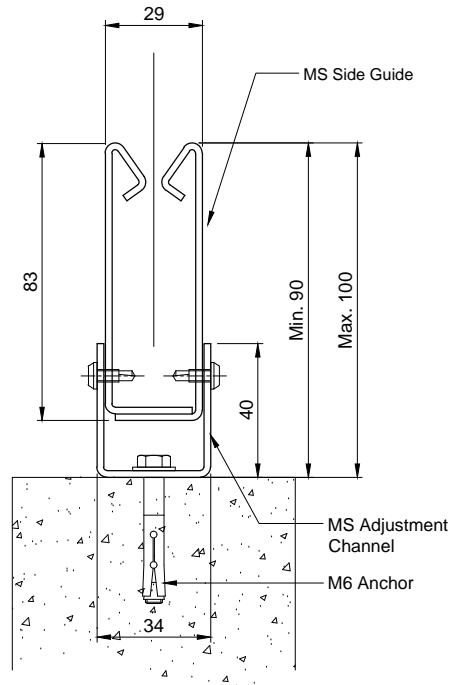

SIDE MOUNTED
SIDE GUIDE DETAILS

REVERSE MOUNTED (OPTION 1)
SIDE GUIDE DETAILS

REVERSE MOUNTED (OPTION 2)
SIDE GUIDE DETAILS

FIXING DIMENSION			
HEADBOX	'A'	'B'	'C'
FMP15/20	55mm	58mm	25mm
FMP18/22	55mm	58mm	25mm
FMP18/26	55mm	58mm	25mm
FMP25/30	72mm	75mm	42mm
FMP30/34	102mm	105mm	72mm
83mm Side Guide applies to curtains under 6M drop			

Edward House, Penner Road,
Havant, Hampshire, PO9 1QZ, UK
Tel: +44 (0)2392 454 405
Email: info@coopersfire.com
Web: www.coopersfire.com

DRAWN: ML	TITLE: 83mm FireMaster® Plus ² Side Guide Fixing Configuration
CHECKED: JR	© 1997-2018 COOPERS FIRE LIMITED ALL RIGHTS RESERVED. THIS DESIGN MAY NOT BE REPRODUCED IN ANY MATERIAL FORM, INCLUDING ELECTRONICALLY WITHOUT THE WRITTEN PERMISSION OF THE COPYRIGHT NAMES ALL DIMENSIONS IN MILLIMETRES UNLESS OTHERWISE STATED
APPROVED: JR	DRG. No. 600/140/MK ISSUE: 1 DATE: 04.07.2018

DRAWN: ML	TITLE: 116mm FireMaster® Plus² Side Guide Fixing Configuration
CHECKED: JR	© 1997-2018 COOPERS FIRE LIMITED ALL RIGHTS RESERVED. THIS DESIGN MAY NOT BE REPRODUCED IN ANY MATERIAL FORM, INCLUDING ELECTRONICALLY WITHOUT THE WRITTEN PERMISSION OF THE COPYRIGHT NAMES ALL DIMENSIONS IN MILLIMETRES UNLESS OTHERWISE STATED
APPROVED: JR	DRG. No. 607/037//MK ISSUE: 1 DATE: 04.07.2018

SIDE MOUNTED
SIDE GUIDE DETAILS

REVERSE MOUNTED (OPTION 1)
SIDE GUIDE DETAILS

REVERSE MOUNTED (OPTION 2)
SIDE GUIDE DETAILS

FIXING DIMENSION			
HEADBOX	'A'	'B'	'C'
FM15/20/SS & FMP15/20	45mm	48mm	15mm
FM18/22/SS & FMP18/22/SS	55mm	58mm	25mm
FM18/26/SS & FMP 18/26/SS	55mm	58mm	25mm
FM25/30/SS & FMP25/30/SS	72mm	75mm	42mm
FMP30/34/SS	102mm	105mm	72mm
83mm Side Guide applies to curtains under 6M drop			