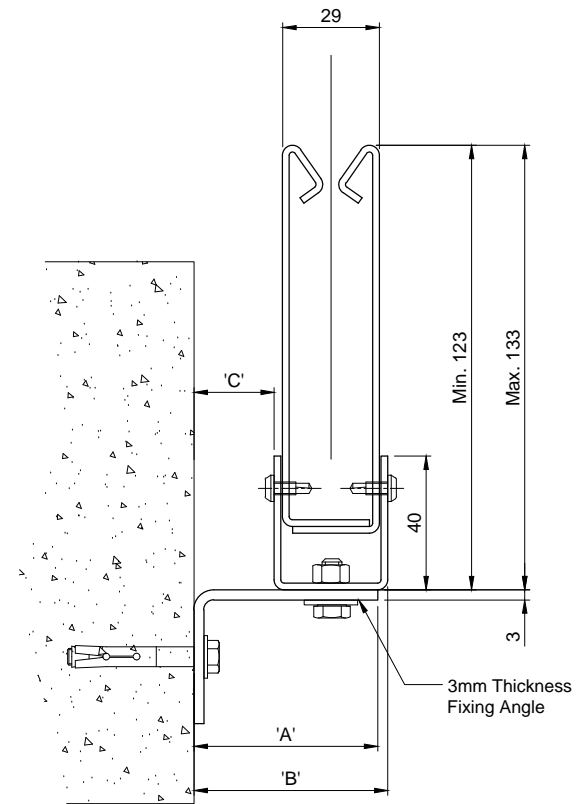

REVERSE MOUNTED (OPTION 2)
SIDE GUIDE DETAILS

Edward House, Penner Road,
Havant, Hampshire, PO9 1QZ, UK
Tel: +44 (0)2392 454 405
Email: info@coopersfire.com
Web: www.coopersfire.com

DRAWN: ML	TITLE: 116mm FireMaster® Plus² Side Guide Fixing Configuration
CHECKED: JR	© 1997-2018 COOPERS FIRE LIMITED ALL RIGHTS RESERVED. THIS DESIGN MAY NOT BE REPRODUCED IN ANY MATERIAL FORM, INCLUDING ELECTRONICALLY WITHOUT THE WRITTEN PERMISSION OF THE COPYRIGHT NAMES ALL DIMENSIONS IN MILLIMETRES UNLESS OTHERWISE STATED
APPROVED: JR	DRG. No. 607/037//MK ISSUE: 1 DATE: 04.07.2018

FIXING DIMENSION			
HEADBOX	'A'	'B'	'C'
FMP25/20	72mm	75mm	42mm
FMP30/34	102mm	105mm	72mm
116mm Side Guide applies to curtains over 6M drop