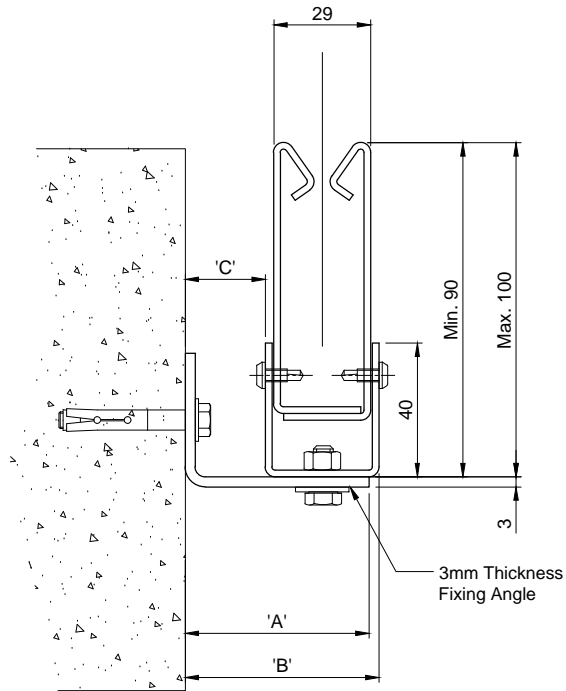

SIDE MOUNTED
SIDE GUIDE DETAILS

REVERSE MOUNTED (OPTION 1)
SIDE GUIDE DETAILS

REVERSE MOUNTED (OPTION 2)
SIDE GUIDE DETAILS

FIXING DIMENSION			
HEADBOX	'A'	'B'	'C'
FMP15/20	55mm	58mm	25mm
FMP18/22	55mm	58mm	25mm
FMP18/26	55mm	58mm	25mm
FMP25/30	72mm	75mm	42mm
FMP30/34	102mm	105mm	72mm
83mm Side Guide applies to curtains under 6M drop			

Edward House, Penner Road,
Havant, Hampshire, PO9 1QZ, UK
Tel: +44 (0)2392 454 405
Email: info@coopersfire.com
Web: www.coopersfire.com

DRAWN: ML	TITLE: 83mm FireMaster® Plus ² Side Guide Fixing Configuration
CHECKED: JR	© 1997-2018 COOPERS FIRE LIMITED ALL RIGHTS RESERVED. THIS DESIGN MAY NOT BE REPRODUCED IN ANY MATERIAL FORM, INCLUDING ELECTRONICALLY WITHOUT THE WRITTEN PERMISSION OF THE COPYRIGHT NAMES ALL DIMENSIONS IN MILLIMETRES UNLESS OTHERWISE STATED
APPROVED: JR	DRG. No. 600/140/MK ISSUE: 1 DATE: 04.07.2018

DRAWN: ML	TITLE: 116mm FireMaster® Plus² Side Guide Fixing Configuration
CHECKED: JR	© 1997-2018 COOPERS FIRE LIMITED ALL RIGHTS RESERVED. THIS DESIGN MAY NOT BE REPRODUCED IN ANY MATERIAL FORM, INCLUDING ELECTRONICALLY WITHOUT THE WRITTEN PERMISSION OF THE COPYRIGHT NAMES ALL DIMENSIONS IN MILLIMETRES UNLESS OTHERWISE STATED
APPROVED: JR	DRG. No. 607/037//MK ISSUE: 1 DATE: 04.07.2018

SIDE MOUNTED
SIDE GUIDE DETAILS

REVERSE MOUNTED (OPTION 1)
SIDE GUIDE DETAILS

REVERSE MOUNTED (OPTION 2)
SIDE GUIDE DETAILS

FIXING DIMENSION			
HEADBOX	'A'	'B'	'C'
FM15/20/SS & FMP15/20	45mm	48mm	15mm
FM18/22/SS & FMP18/22/SS	55mm	58mm	25mm
FM18/26/SS & FMP 18/26/SS	55mm	58mm	25mm
FM25/30/SS & FMP25/30/SS	72mm	75mm	42mm
FMP30/34/SS	102mm	105mm	72mm
83mm Side Guide applies to curtains under 6M drop			