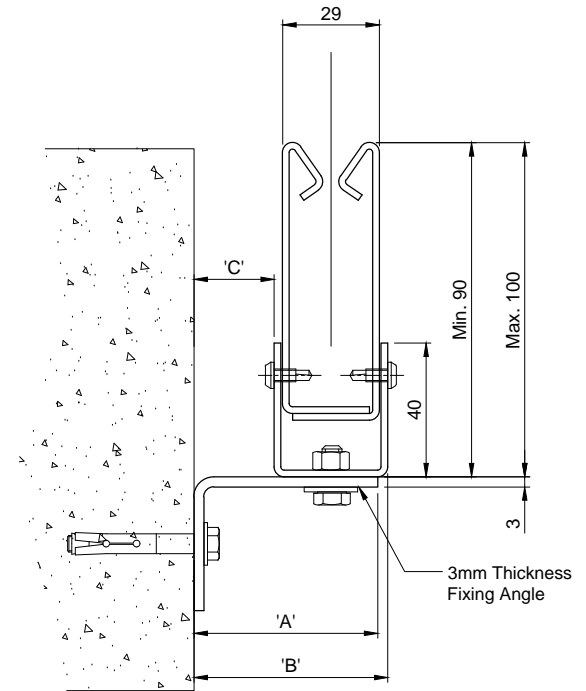

SIDE MOUNTED
SIDE GUIDE DETAILS

REVERSE MOUNTED (OPTION 1)
SIDE GUIDE DETAILS

REVERSE MOUNTED (OPTION 2)
SIDE GUIDE DETAILS

FIXING DIMENSION			
HEADBOX	'A'	'B'	'C'
FMP15/20	55mm	58mm	25mm
FMP18/22	55mm	58mm	25mm
FMP18/26	55mm	58mm	25mm
FMP25/30	72mm	75mm	42mm
FMP30/34	102mm	105mm	72mm
83mm Side Guide applies to curtains under 6M drop			

Edward House, Penner Road,
Havant, Hampshire, PO9 1QZ, UK
Tel: +44 (0)2392 454 405
Email: info@coopersfire.com
Web: www.coopersfire.com

DRAWN: ML	TITLE: 83mm FireMaster® Plus ² Side Guide Fixing Configuration
CHECKED: JR	© 1997-2018 COOPERS FIRE LIMITED ALL RIGHTS RESERVED. THIS DESIGN MAY NOT BE REPRODUCED IN ANY MATERIAL FORM, INCLUDING ELECTRONICALLY WITHOUT THE WRITTEN PERMISSION OF THE COPYRIGHT NAMES ALL DIMENSIONS IN MILLIMETRES UNLESS OTHERWISE STATED
APPROVED: JR	DRG. No. 600/140/MK ISSUE: 1 DATE: 04.07.2018