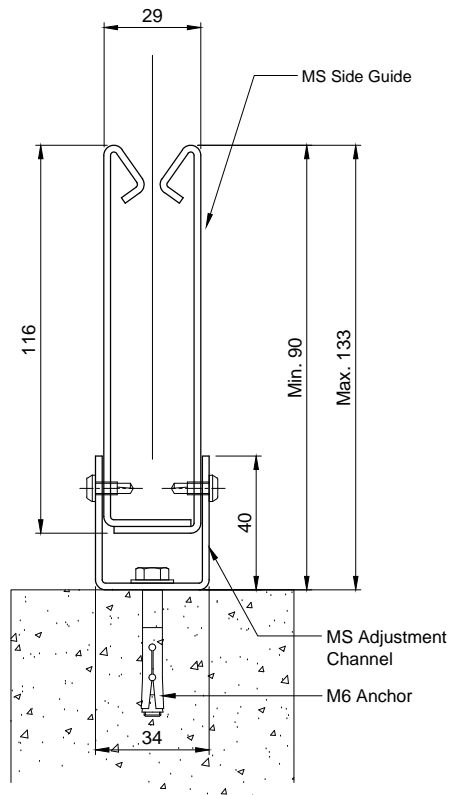

SIDE MOUNTED
SIDE GUIDE DETAILS

REVERSE MOUNTED (OPTION 1)
SIDE GUIDE DETAILS

REVERSE MOUNTED (OPTION 2)
SIDE GUIDE DETAILS

FIXING DIMENSION			
HEADBOX	'A'	'B'	'C'
FMP15/20	55mm	58mm	25mm
FMP18/22	55mm	58mm	25mm
FMP18/26	55mm	58mm	25mm
FMP25/30	72mm	75mm	42mm
FMP30/34	102mm	105mm	72mm
83mm Side Guide applies to curtains under 6M drop			

Edward House, Penner Road,
Havant, Hampshire, PO9 1QZ, UK
Tel: +44 (0)2392 454 405
Email: info@coopersfire.com
Web: www.coopersfire.com

DRAWN: ML	TITLE: 83mm FireMaster® Plus ² Side Guide Fixing Configuration
CHECKED: JR	© 1997-2018 COOPERS FIRE LIMITED ALL RIGHTS RESERVED. THIS DESIGN MAY NOT BE REPRODUCED IN ANY MATERIAL FORM, INCLUDING ELECTRONICALLY WITHOUT THE WRITTEN PERMISSION OF THE COPYRIGHT NAMES ALL DIMENSIONS IN MILLIMETRES UNLESS OTHERWISE STATED
APPROVED: JR	DRG. No. 600/140/MK ISSUE: 1 DATE: 04.07.2018

DRAWN: ML	TITLE: 116mm FireMaster® Plus² Side Guide Fixing Configuration
CHECKED: JR	© 1997-2018 COOPERS FIRE LIMITED ALL RIGHTS RESERVED. THIS DESIGN MAY NOT BE REPRODUCED IN ANY MATERIAL FORM, INCLUDING ELECTRONICALLY WITHOUT THE WRITTEN PERMISSION OF THE COPYRIGHT NAMES ALL DIMENSIONS IN MILLIMETRES UNLESS OTHERWISE STATED
APPROVED: JR	DRG. No. 607/037//MK ISSUE: 1 DATE: 04.07.2018

SIDE MOUNTED
SIDE GUIDE DETAILS

REVERSE MOUNTED (OPTION 1)
SIDE GUIDE DETAILS

REVERSE MOUNTED (OPTION 2)
SIDE GUIDE DETAILS

FIXING DIMENSION			
HEADBOX	'A'	'B'	'C'
FM15/20/SS & FMP15/20	45mm	48mm	15mm
FM18/22/SS & FMP18/22/SS	55mm	58mm	25mm
FM18/26/SS & FMP 18/26/SS	55mm	58mm	25mm
FM25/30/SS & FMP25/30/SS	72mm	75mm	42mm
FMP30/34/SS	102mm	105mm	72mm
83mm Side Guide applies to curtains under 6M drop			