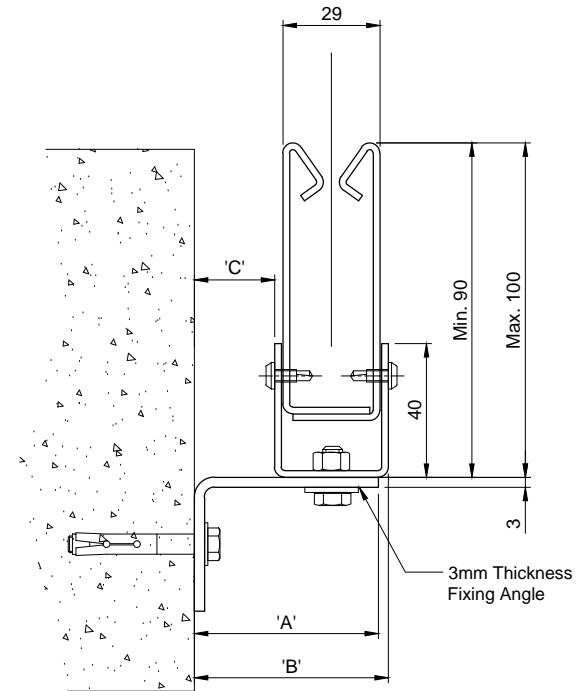

SIDE MOUNTED  
SIDE GUIDE DETAILS

REVERSE MOUNTED (OPTION 1)  
SIDE GUIDE DETAILS

REVERSE MOUNTED (OPTION 2)  
SIDE GUIDE DETAILS

FIXING DIMENSION			
HEADBOX	'A'	'B'	'C'
FM15/20	55mm	58mm	25mm
FM18/22	55mm	58mm	25mm
FM18/26	55mm	58mm	25mm
FM18/34	55mm	58mm	25mm
FM20/40	59mm	62mm	29mm
83mm Side Guide applies to curtains under 6M drop			

Edward House, Penner Road,  
Havant, Hampshire, PO9 1QZ, UK  
Tel: +44 (0)2392 454 405  
Email: info@coopersfire.com  
Web: www.coopersfire.com

DRAWN: ML	TITLE: 83mm FireMaster® Side Guide Fixing Configuration	
CHECKED: JR	© 1997-2018 COOPERS FIRE LIMITED ALL RIGHTS RESERVED. THIS DESIGN MAY NOT BE REPRODUCED IN ANY MATERIAL FORM, INCLUDING ELECTRONICALLY WITHOUT THE WRITTEN PERMISSION OF THE COPYRIGHT NAMES	ALL DIMENSIONS IN MILLIMETRES UNLESS OTHERWISE STATED
APPROVED: JR	DRG. No. 600/137//MK	ISSUE: 1 DATE: 22.06.2018

# FIREMASTER®/FIREMASTER® PLUS<sup>2</sup> SIDE GUIDE WITH SMOKE SEAL FIXING CONFIGURATION

SIDE MOUNTED  
SIDE GUIDE DETAILS

REVERSE MOUNTED (OPTION 1)  
SIDE GUIDE DETAILS

REVERSE MOUNTED (OPTION 2)  
SIDE GUIDE DETAILS

FIXING DIMENSION			
HEADBOX	'A'	'B'	'C'
FM15/20/SS & FMP15/20	45mm	48mm	15mm
FM18/22/SS & FMP18/22/SS	55mm	58mm	25mm
FM18/26/SS & FMP 18/26/SS	55mm	58mm	25mm
FM25/30/SS & FMP25/30/SS	72mm	75mm	42mm
FMP30/34/SS	102mm	105mm	72mm
83mm Side Guide applies to curtains under 6M drop			