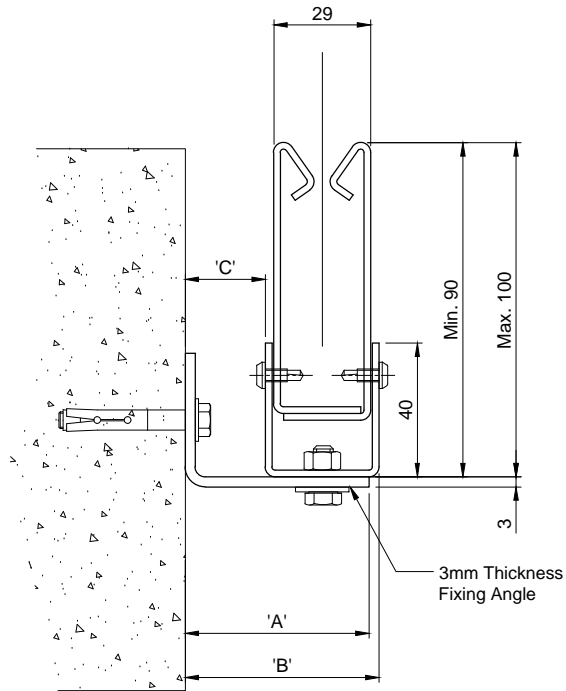

SIDE MOUNTED  
SIDE GUIDE DETAILS

REVERSE MOUNTED (OPTION 1)  
SIDE GUIDE DETAILS

REVERSE MOUNTED (OPTION 2)  
SIDE GUIDE DETAILS

FIXING DIMENSION			
HEADBOX	'A'	'B'	'C'
FM15/20	55mm	58mm	25mm
FM18/22	55mm	58mm	25mm
FM18/26	55mm	58mm	25mm
FM18/34	55mm	58mm	25mm
FM20/40	59mm	62mm	29mm
83mm Side Guide applies to curtains under 6M drop			

Edward House, Penner Road,  
Havant, Hampshire, PO9 1QZ, UK  
Tel: +44 (0)2392 454 405  
Email: info@coopersfire.com  
Web: www.coopersfire.com

DRAWN: ML	TITLE: 83mm FireMaster® Side Guide Fixing Configuration	
CHECKED: JR	© 1997-2018 COOPERS FIRE LIMITED ALL RIGHTS RESERVED. THIS DESIGN MAY NOT BE REPRODUCED IN ANY MATERIAL FORM, INCLUDING ELECTRONICALLY WITHOUT THE WRITTEN PERMISSION OF THE COPYRIGHT NAMES	ALL DIMENSIONS IN MILLIMETRES UNLESS OTHERWISE STATED
APPROVED: JR	DRG. No. 600/137//MK	ISSUE: 1 DATE: 22.06.2018

# FIREMASTER®/FIREMASTER® PLUS<sup>2</sup> SIDE GUIDE WITH SMOKE SEAL FIXING CONFIGURATION

SIDE MOUNTED  
SIDE GUIDE DETAILS

REVERSE MOUNTED (OPTION 1)  
SIDE GUIDE DETAILS

REVERSE MOUNTED (OPTION 2)  
SIDE GUIDE DETAILS

FIXING DIMENSION			
HEADBOX	'A'	'B'	'C'
FM15/20/SS & FMP15/20	45mm	48mm	15mm
FM18/22/SS & FMP18/22/SS	55mm	58mm	25mm
FM18/26/SS & FMP 18/26/SS	55mm	58mm	25mm
FM25/30/SS & FMP25/30/SS	72mm	75mm	42mm
FMP30/34/SS	102mm	105mm	72mm
83mm Side Guide applies to curtains under 6M drop			