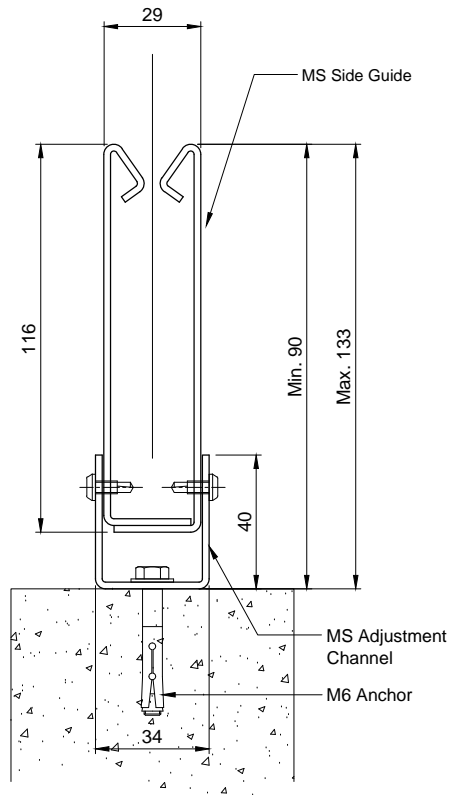

SIDE MOUNTED  
SIDE GUIDE DETAILS

REVERSE MOUNTED (OPTION 1)  
SIDE GUIDE DETAILS

REVERSE MOUNTED (OPTION 2)  
SIDE GUIDE DETAILS

FIXING DIMENSION			
HEADBOX	'A'	'B'	'C'
FM15/20	55mm	58mm	25mm
FM18/22	55mm	58mm	25mm
FM18/26	55mm	58mm	25mm
FM18/34	55mm	58mm	25mm
FM20/40	59mm	62mm	29mm
83mm Side Guide applies to curtains under 6M drop			

# FIREMASTER®/FIREMASTER® PLUS<sup>2</sup> SIDE GUIDE WITH SMOKE SEAL FIXING CONFIGURATION

SIDE MOUNTED  
SIDE GUIDE DETAILS

REVERSE MOUNTED (OPTION 1)  
SIDE GUIDE DETAILS

REVERSE MOUNTED (OPTION 2)  
SIDE GUIDE DETAILS

FIXING DIMENSION			
HEADBOX	'A'	'B'	'C'
FM15/20/SS & FMP15/20	45mm	48mm	15mm
FM18/22/SS & FMP18/22/SS	55mm	58mm	25mm
FM18/26/SS & FMP 18/26/SS	55mm	58mm	25mm
FM25/30/SS & FMP25/30/SS	72mm	75mm	42mm
FMP30/34/SS	102mm	105mm	72mm
83mm Side Guide applies to curtains under 6M drop			

SIDE MOUNTED  
SIDE GUIDE DETAILS

REVERSE MOUNTED (OPTION 1)  
SIDE GUIDE DETAILS

REVERSE MOUNTED (OPTION 2)  
SIDE GUIDE DETAILS

FIXING DIMENSION			
HEADBOX	'A'	'B'	'C'
FM15/20	55mm	58mm	25mm
FM18/22	55mm	58mm	25mm
FM18/26	55mm	58mm	25mm
FM18/34	55mm	58mm	25mm
FM20/40	59mm	62mm	29mm
116mm Side Guide applies to curtains over 6M drop			