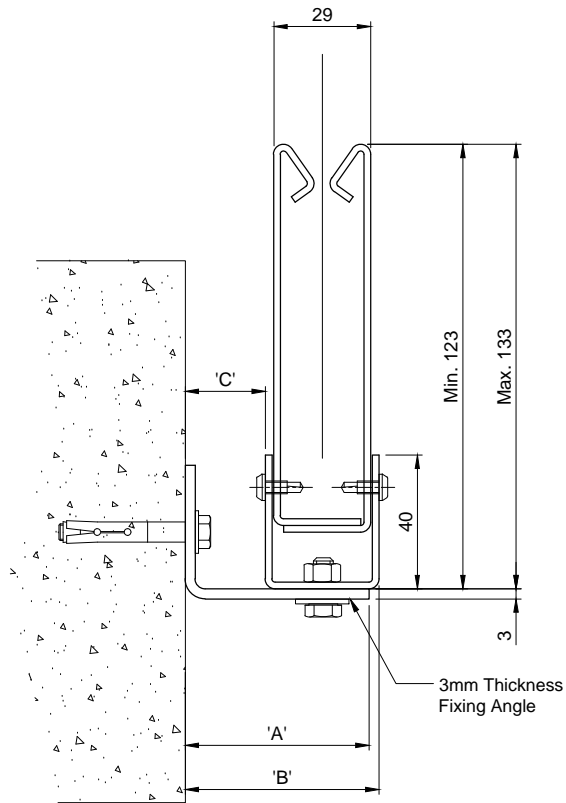

SIDE MOUNTED  
SIDE GUIDE DETAILS

REVERSE MOUNTED (OPTION 1)  
SIDE GUIDE DETAILS

REVERSE MOUNTED (OPTION 2)  
SIDE GUIDE DETAILS

FIXING DIMENSION			
HEADBOX	'A'	'B'	'C'
FM15/20	55mm	58mm	25mm
FM18/22	55mm	58mm	25mm
FM18/26	55mm	58mm	25mm
FM18/34	55mm	58mm	25mm
FM20/40	59mm	62mm	29mm
83mm Side Guide applies to curtains under 6M drop			

FIXING DIMENSION			
HEADBOX	'A'	'B'	'C'
FM15/20/SS & FMP15/20	45mm	48mm	15mm
FM18/22/SS & FMP18/22/SS	55mm	58mm	25mm
FM18/26/SS & FMP 18/26/SS	55mm	58mm	25mm
FM25/30/SS & FMP25/30/SS	72mm	75mm	42mm
FMP30/34/SS	102mm	105mm	72mm
83mm Side Guide applies to curtains under 6M drop			

Edward House, Penner Road,  
Havant, Hampshire, PO9 1QZ, UK  
Tel: +44 (0)2392 454 405  
Email: info@coopersfire.com  
Web: www.coopersfire.com

DRAWN: ML	TITLE: 83mm FireMaster®/FireMaster® Plus <sup>2</sup> (Smoke Seal) Side Guide Fixing Configuration
CHECKED: JR	© 1997-2018 COOPERS FIRE LIMITED ALL RIGHTS RESERVED. THIS DESIGN MAY NOT BE REPRODUCED IN ANY MATERIAL FORM, INCLUDING ELECTRONICALLY WITHOUT THE WRITTEN PERMISSION OF THE COPYRIGHT NAMES
APPROVED: JR	ALL DIMENSIONS IN MILLIMETRES UNLESS OTHERWISE STATED
DRG. No. 600/620/MK	ISSUE: 1 DATE: 04.07.2018

SIDE MOUNTED  
SIDE GUIDE DETAILS

REVERSE MOUNTED (OPTION 1)  
SIDE GUIDE DETAILS

REVERSE MOUNTED (OPTION 2)  
SIDE GUIDE DETAILS

FIXING DIMENSION			
HEADBOX	'A'	'B'	'C'
FM15/20	55mm	58mm	25mm
FM18/22	55mm	58mm	25mm
FM18/26	55mm	58mm	25mm
FM18/34	55mm	58mm	25mm
FM20/40	59mm	62mm	29mm
116mm Side Guide applies to curtains over 6M drop			