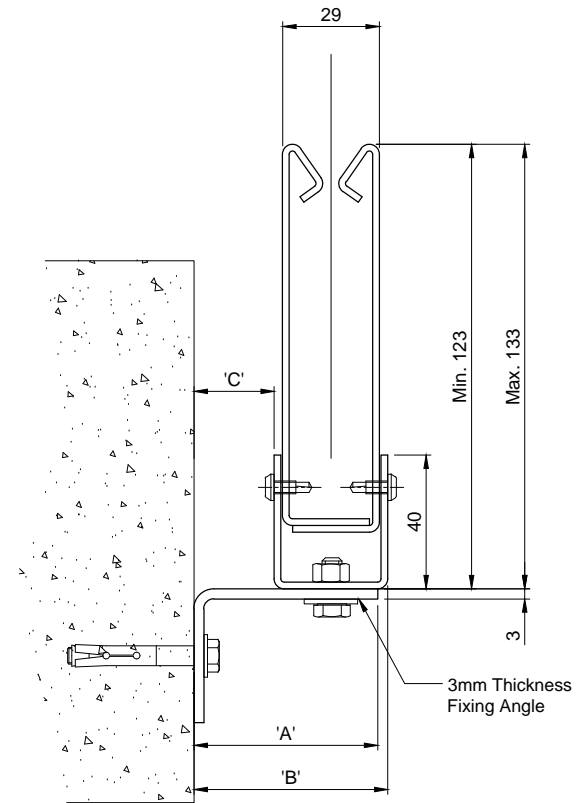

SIDE MOUNTED  
SIDE GUIDE DETAILS

REVERSE MOUNTED (OPTION 1)  
SIDE GUIDE DETAILS

REVERSE MOUNTED (OPTION 2)  
SIDE GUIDE DETAILS

FIXING DIMENSION			
HEADBOX	'A'	'B'	'C'
FM15/20	55mm	58mm	25mm
FM18/22	55mm	58mm	25mm
FM18/26	55mm	58mm	25mm
FM18/34	55mm	58mm	25mm
FM20/40	59mm	62mm	29mm
83mm Side Guide applies to curtains under 6M drop			

FIXING DIMENSION			
HEADBOX	'A'	'B'	'C'
FM15/20/SS & FMP15/20	45mm	48mm	15mm
FM18/22/SS & FMP18/22/SS	55mm	58mm	25mm
FM18/26/SS & FMP 18/26/SS	55mm	58mm	25mm
FM25/30/SS & FMP25/30/SS	72mm	75mm	42mm
FMP30/34/SS	102mm	105mm	72mm
83mm Side Guide applies to curtains under 6M drop			

Edward House, Penner Road,  
Havant, Hampshire, PO9 1QZ, UK  
Tel: +44 (0)2392 454 405  
Email: info@coopersfire.com  
Web: www.coopersfire.com

DRAWN: ML	TITLE: 83mm FireMaster®/FireMaster® Plus <sup>2</sup> (Smoke Seal) Side Guide Fixing Configuration
CHECKED: JR	© 1997-2018 COOPERS FIRE LIMITED ALL RIGHTS RESERVED. THIS DESIGN MAY NOT BE REPRODUCED IN ANY MATERIAL FORM, INCLUDING ELECTRONICALLY WITHOUT THE WRITTEN PERMISSION OF THE COPYRIGHT NAMES
APPROVED: JR	ALL DIMENSIONS IN MILLIMETRES UNLESS OTHERWISE STATED
DRG. No. 600/620/MK	ISSUE: 1 DATE: 04.07.2018

SIDE MOUNTED  
SIDE GUIDE DETAILS

REVERSE MOUNTED (OPTION 1)  
SIDE GUIDE DETAILS

REVERSE MOUNTED (OPTION 2)  
SIDE GUIDE DETAILS

FIXING DIMENSION			
HEADBOX	'A'	'B'	'C'
FM15/20	55mm	58mm	25mm
FM18/22	55mm	58mm	25mm
FM18/26	55mm	58mm	25mm
FM18/34	55mm	58mm	25mm
FM20/40	59mm	62mm	29mm
116mm Side Guide applies to curtains over 6M drop			