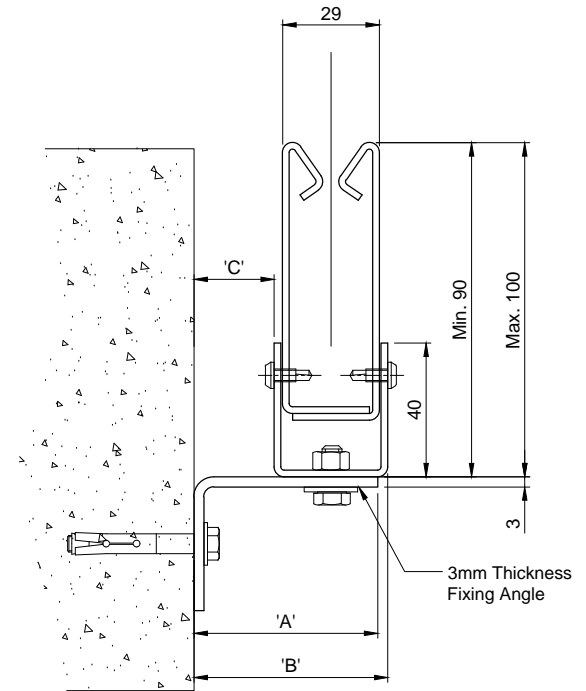

SIDE MOUNTED  
SIDE GUIDE DETAILS

REVERSE MOUNTED (OPTION 1)  
SIDE GUIDE DETAILS

REVERSE MOUNTED (OPTION 2)  
SIDE GUIDE DETAILS

FIXING DIMENSION			
HEADBOX	'A'	'B'	'C'
FM15/20	55mm	58mm	25mm
FM18/22	55mm	58mm	25mm
FM18/26	55mm	58mm	25mm
FM18/34	55mm	58mm	25mm
FM20/40	59mm	62mm	29mm
83mm Side Guide applies to curtains under 6M drop			

Edward House, Penner Road,  
Havant, Hampshire, PO9 1QZ, UK  
Tel: +44 (0)2392 454 405  
Email: info@coopersfire.com  
Web: www.coopersfire.com

DRAWN: ML	TITLE: 83mm FireMaster® Side Guide Fixing Configuration	
CHECKED: JR	© 1997-2018 COOPERS FIRE LIMITED ALL RIGHTS RESERVED. THIS DESIGN MAY NOT BE REPRODUCED IN ANY MATERIAL FORM, INCLUDING ELECTRONICALLY WITHOUT THE WRITTEN PERMISSION OF THE COPYRIGHT NAMES	ALL DIMENSIONS IN MILLIMETRES UNLESS OTHERWISE STATED
APPROVED: JR	DRG. No. 600/137//MK	ISSUE: 1 DATE: 22.06.2018

# FIREMASTER®/FIREMASTER® PLUS<sup>2</sup> SIDE GUIDE WITH SMOKE SEAL FIXING CONFIGURATION

SIDE MOUNTED  
SIDE GUIDE DETAILS

REVERSE MOUNTED (OPTION 1)  
SIDE GUIDE DETAILS

REVERSE MOUNTED (OPTION 2)  
SIDE GUIDE DETAILS

FIXING DIMENSION			
HEADBOX	'A'	'B'	'C'
FM15/20/SS & FMP15/20	45mm	48mm	15mm
FM18/22/SS & FMP18/22/SS	55mm	58mm	25mm
FM18/26/SS & FMP 18/26/SS	55mm	58mm	25mm
FM25/30/SS & FMP25/30/SS	72mm	75mm	42mm
FMP30/34/SS	102mm	105mm	72mm
83mm Side Guide applies to curtains under 6M drop			