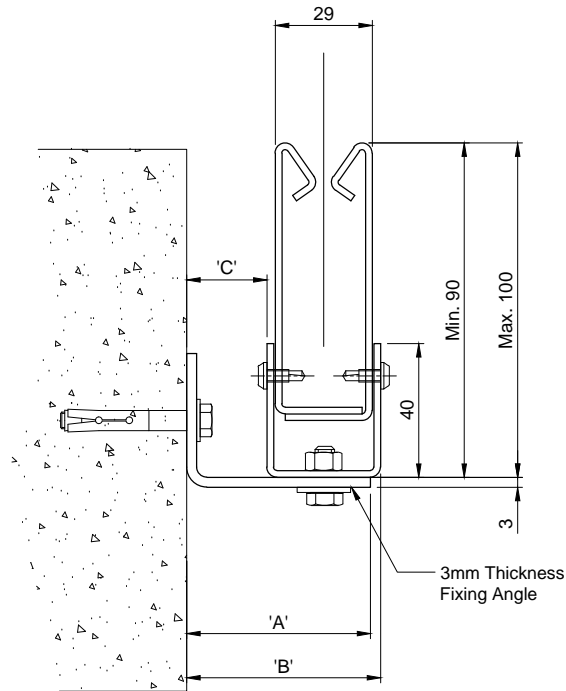

SIDE MOUNTED  
SIDE GUIDE DETAILS

REVERSE MOUNTED (OPTION 1)  
SIDE GUIDE DETAILS

REVERSE MOUNTED (OPTION 2)  
SIDE GUIDE DETAILS

FIXING DIMENSION			
HEADBOX	'A'	'B'	'C'
FM15/20	55mm	58mm	25mm
FM18/22	55mm	58mm	25mm
FM18/26	55mm	58mm	25mm
FM18/34	55mm	58mm	25mm
FM20/40	59mm	62mm	29mm
83mm Side Guide applies to curtains under 6M drop			

Edward House, Penner Road,  
Havant, Hampshire, PO9 1QZ, UK  
Tel: +44 (0)2392 454 405  
Email: info@coopersfire.com  
Web: www.coopersfire.com

DRAWN: ML	TITLE: 83mm FireMaster® Side Guide Fixing Configuration	
CHECKED: JR	© 1997-2018 COOPERS FIRE LIMITED ALL RIGHTS RESERVED. THIS DESIGN MAY NOT BE REPRODUCED IN ANY MATERIAL FORM, INCLUDING ELECTRONICALLY WITHOUT THE WRITTEN PERMISSION OF THE COPYRIGHT NAMES	ALL DIMENSIONS IN MILLIMETRES UNLESS OTHERWISE STATED
APPROVED: JR	DRG. No. 600/137//MK	ISSUE: 1 DATE: 22.06.2018

# FIREMASTER®/FIREMASTER® PLUS<sup>2</sup> SIDE GUIDE WITH SMOKE SEAL FIXING CONFIGURATION

SIDE MOUNTED  
SIDE GUIDE DETAILS

REVERSE MOUNTED (OPTION 1)  
SIDE GUIDE DETAILS

REVERSE MOUNTED (OPTION 2)  
SIDE GUIDE DETAILS

FIXING DIMENSION			
HEADBOX	'A'	'B'	'C'
FM15/20/SS & FMP15/20	45mm	48mm	15mm
FM18/22/SS & FMP18/22/SS	55mm	58mm	25mm
FM18/26/SS & FMP 18/26/SS	55mm	58mm	25mm
FM25/30/SS & FMP25/30/SS	72mm	75mm	42mm
FMP30/34/SS	102mm	105mm	72mm
83mm Side Guide applies to curtains under 6M drop			