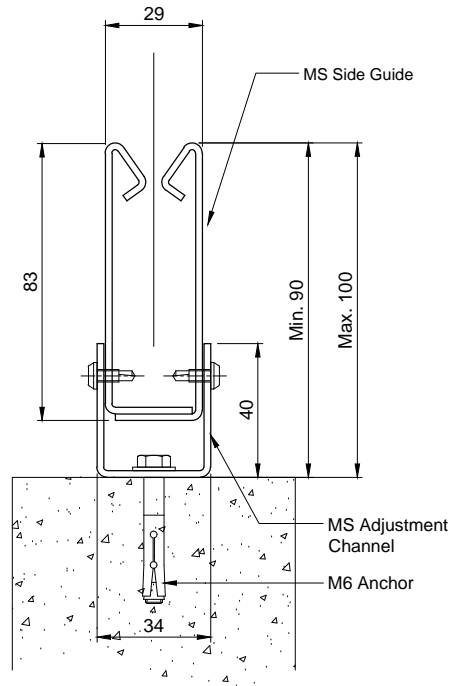

FIREMASTER®/FIREMASTER® PLUS² SIDE GUIDE WITH SMOKE SEAL FIXING CONFIGURATION

SIDE MOUNTED
SIDE GUIDE DETAILS