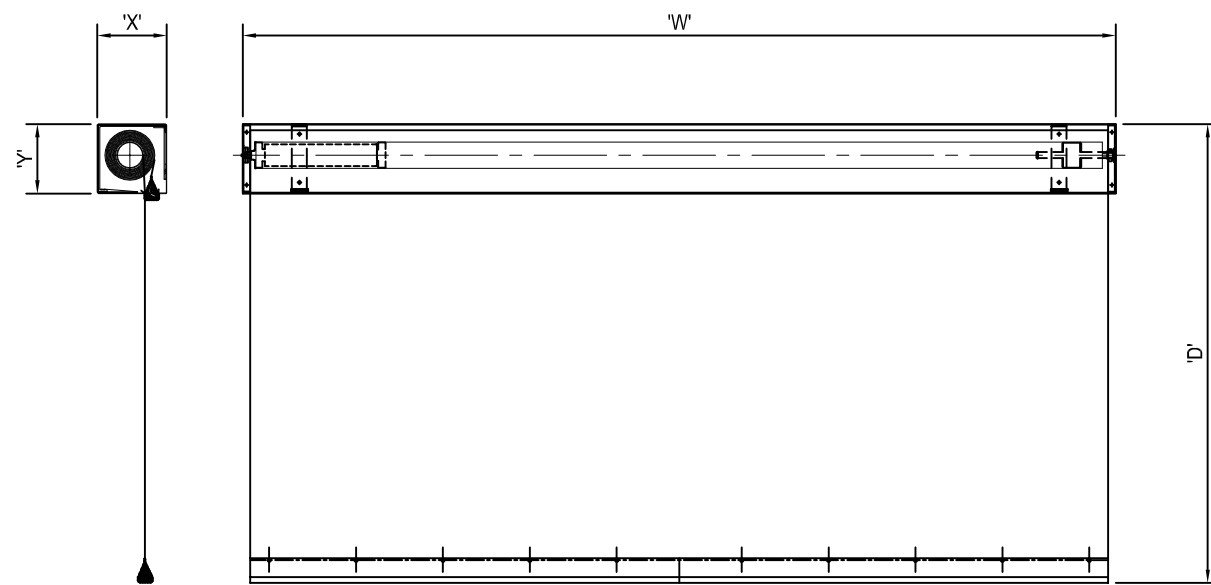

SINGLE ROLLER UNIT

W	D	X (mm)	Y (mm)
< 5m	< 5m	150	150
< 5m	< 10m	180	180

MULTIPLE ROLLER UNIT

W	D	X (mm)	Y (mm)
< 200m	< 5m	150	280
< 200m	< 10m	180	360

Coopers
Fire & Smoke

Tel: +44 (0) 23 9245 4405
Fax: +44 (0) 23 9249 2732

DRAWN:
DAK

CHECKED:
R.K.

APPROVED:
C.J.L.

TITLE:
SMOKESTOP MATRIX OF SIZES

© COOPER GROUP LIMITED 1997
ALL RIGHTS RESERVED. THIS DESIGN MAY NOT BE
REPRODUCED IN ANY MATERIAL FORM, INCLUDING
ELECTRONICALLY WITHOUT THE WRITTEN PERMISSION OF
THE COPYRIGHT NAMES

DRG. No.
600/600/MK

ALL DIMENSIONS IN MILLIMETERS
UNLESS OTHERWISE STATED

ISSUE: A
DATE: 01-07-08

NOTE: - SIZES OUTSIDE THESE STANDARDS - PLEASE CONTACT COOPERS