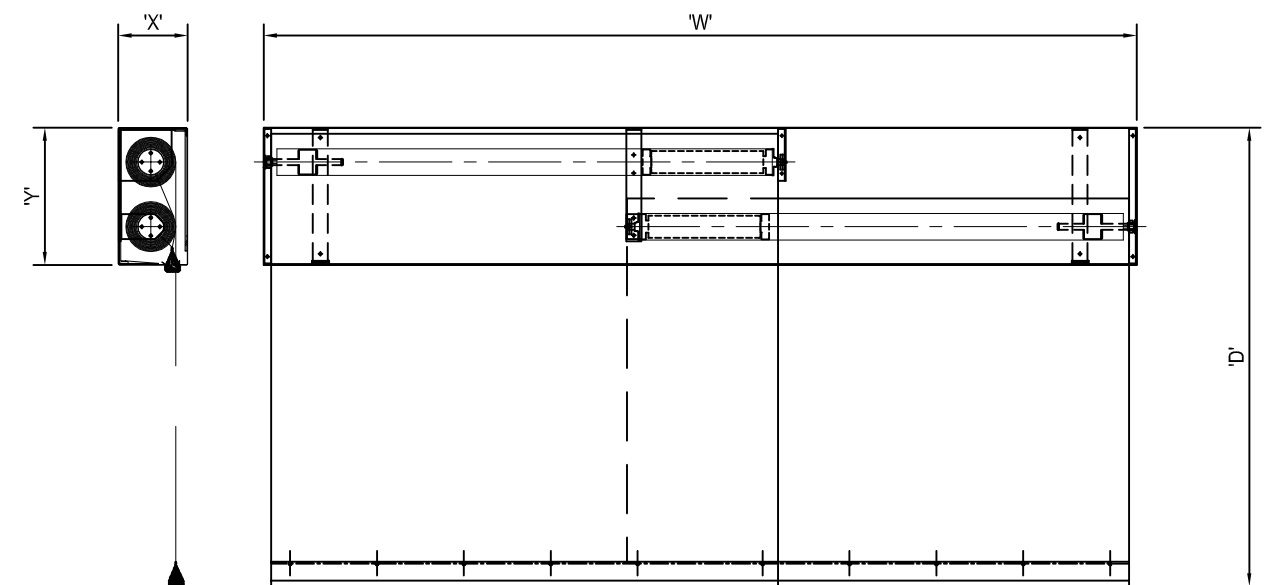

SINGLE ROLLER UNIT

W	D	X (mm)	Y (mm)
< 5m	< 5m	150	150
< 5m	< 10m	180	180

MULTIPLE ROLLER UNIT

W	D	X (mm)	Y (mm)
< 200m	< 5m	150	280
< 200m	< 10m	180	360

Coopers
Fire & Smoke

Tel: +44 (0) 23 9245 4405
Fax: +44 (0) 23 9249 2732

DRAWN:
DAK

CHECKED:
R.K.

APPROVED:
C.J.L.

TITLE:
SMOKESTOP MATRIX OF SIZES

© COOPER GROUP LIMITED 1997
ALL RIGHTS RESERVED. THIS DESIGN MAY NOT BE
REPRODUCED IN ANY MATERIAL FORM, INCLUDING
ELECTRONICALLY WITHOUT THE WRITTEN PERMISSION OF
THE COPYRIGHT NAMES