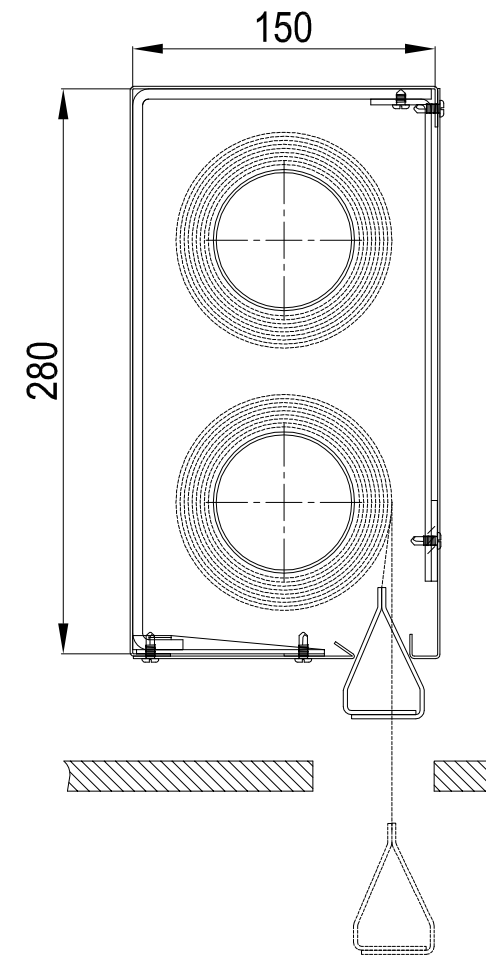

SMOKESTOP CURTAIN - STANDARD HEAD BOXING (VARIOSPEED 6.0)

SINGLE ROLLER UNITS

SS 15/15

Maximum Width - 5 metres*
Maximum Drop - 5 metres

SS 18/18

Maximum Width - 5 metres*
Maximum Drop - 10 metres

MULTIPLE ROLLER UNITS

SS 15/28

Maximum Width - 200 metres*
Maximum Drop - 5 metres

SS 18/36

Maximum Width - 200 metres*
Maximum Drop - 10 metres

Coopers
Fire & Smoke

Tel: +44 (0) 23 9245 4405
Fax: +44 (0) 23 9249 2732

Edward House, Penner Road,
Havant, Hants. PO9 1QZ. UK
E-mail: info@coopers-uk.com
Web Site: www.coopers-uk.co.uk

DRG. No.
606/223/MK

ALL DIMENSIONS IN MILLIMETERS
UNLESS OTHERWISE STATED

ISSUE: C
DATE: 29-10-07

*Standard Width