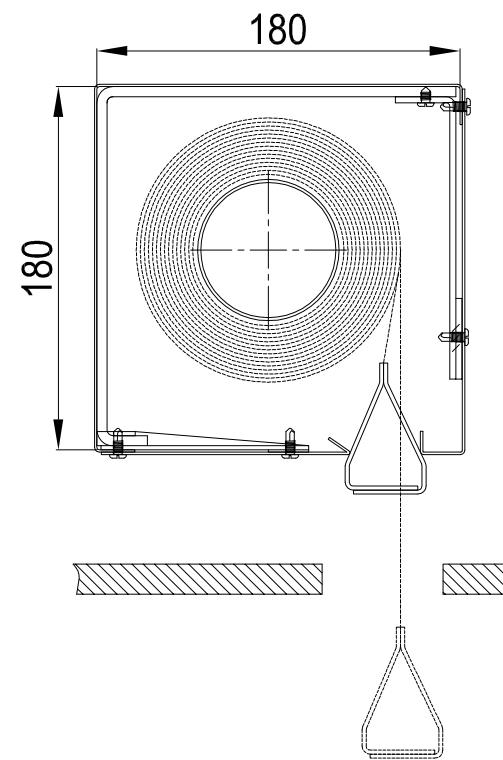

SMOKESTOP CURTAIN - STANDARD HEAD BOXING (VARIOSPEED 6.0)

SINGLE ROLLER UNITS

SS 15/15

Maximum Width - 5 metres*
Maximum Drop - 5 metres

SS 18/18

Maximum Width - 5 metres*
Maximum Drop - 10 metres

MULTIPLE ROLLER UNITS

SS 15/28

Maximum Width - 200 metres*
Maximum Drop - 5 metres

SS 18/36

Maximum Width - 200 metres*
Maximum Drop - 10 metres

Coopers
Fire & Smoke

Tel: +44 (0) 23 9245 4405
Fax: +44 (0) 23 9249 2732

Edward House, Penner Road,
Havant, Hants. PO9 1QZ. UK
E-mail: info@coopers-uk.com
Web Site: www.coopers-uk.co.uk

DRG. No.
606/223/MK

ALL DIMENSIONS IN MILLIMETERS
UNLESS OTHERWISE STATED

ISSUE: C
DATE: 29-10-07

*Standard Width