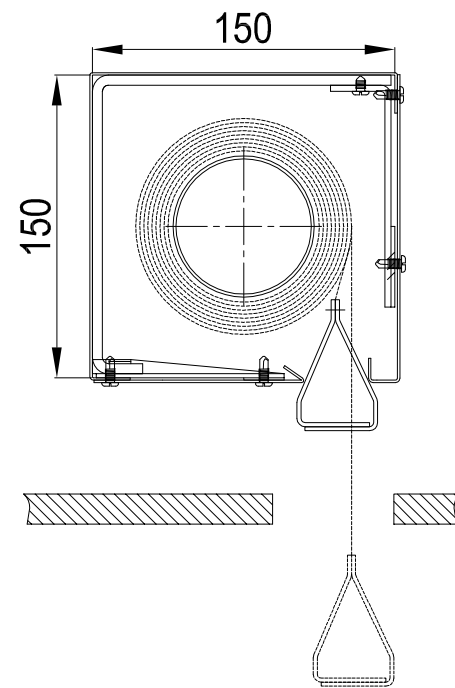

SMOKESTOP CURTAIN - STANDARD HEAD BOXING (VARIOSPEED 6.0)

SINGLE ROLLER UNITS

SS 15/15

Maximum Width - 5 metres*
Maximum Drop - 5 metres

SS 18/18

Maximum Width - 5 metres*
Maximum Drop - 10 metres

MULTIPLE ROLLER UNITS

SS 15/28

Maximum Width - 200 metres*
Maximum Drop - 5 metres

SS 18/36

Maximum Width - 200 metres*
Maximum Drop - 10 metres

Coopers
Fire & Smoke

Tel: +44 (0) 23 9245 4405
Fax: +44 (0) 23 9249 2732

Edward House, Penner Road,
Havant, Hants. PO9 1QZ. UK
E-mail: info@coopers-uk.com
Web Site: www.coopers-uk.co.uk

DRG. No.
606/223/MK

ALL DIMENSIONS IN MILLIMETERS
UNLESS OTHERWISE STATED

ISSUE: C
DATE: 29-10-07

*Standard Width