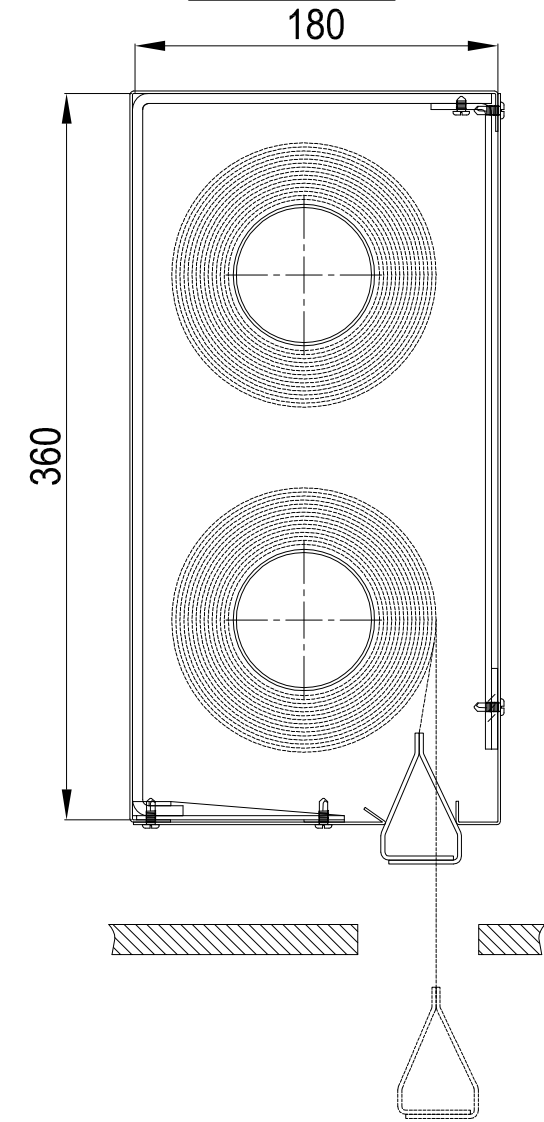

SMOKESTOP CURTAIN - STANDARD HEAD BOXING (VARIOSPEED 6.0)

SINGLE ROLLER UNITS

SS 15/15

Maximum Width - 5 metres*
Maximum Drop - 5 metres

SS 18/18

Maximum Width - 5 metres*
Maximum Drop - 10 metres

MULTIPLE ROLLER UNITS

SS 15/28

Maximum Width - 200 metres*
Maximum Drop - 5 metres

SS 18/36

Maximum Width - 200 metres*
Maximum Drop - 10 metres

Coopers
Fire & Smoke

Tel: +44 (0) 23 9245 4405
Fax: +44 (0) 23 9249 2732

Edward House, Penner Road,
Havant, Hants. PO9 1QZ. UK
E-mail: info@coopers-uk.com
Web Site: www.coopers-uk.co.uk

DRG. No.
606/223/MK

ALL DIMENSIONS IN MILLIMETERS
UNLESS OTHERWISE STATED

ISSUE: C
DATE: 29-10-07

*Standard Width