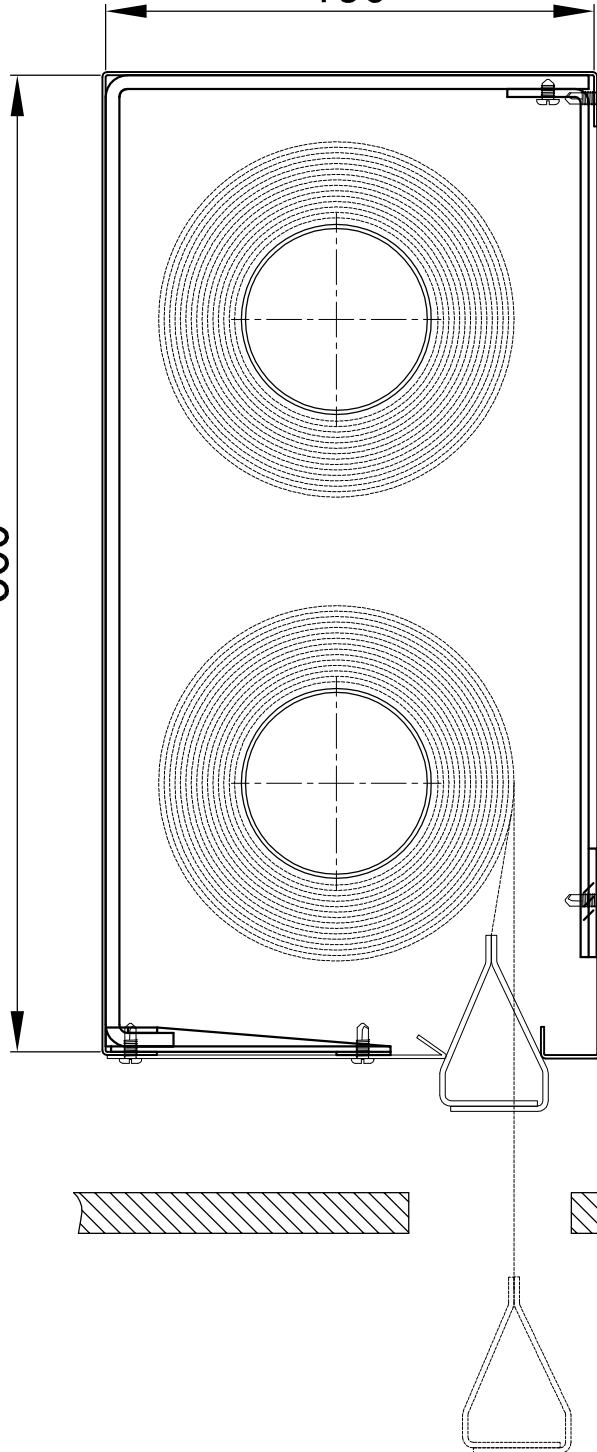

SS 18/36

180

360

Maximum width - 5 metres per roller
Maximum drop - 10 metres

Coopers
Fire & Smoke

Tel : +44 (0) 23 9245 4405
Fax: +44 (0) 23 9249 2732

Edward House, Penner Road,
Havant, Hants. PO9 1QZ. UK

Coopers Fire Limited
Koolshade (UK) Limited
FireMaster Limited
are Cooper Group Companies

E-mail : info@coopers-uk.com
Web Site: www.coopers-uk.co.uk

DRAWN:
J. REED

CHECKED:
R.K.

APPROVED:
C.J.L.

TITLE: SMOKESTOP STANDARD CURTAIN
HEAD BOX CONFIGURATION
180mm x 360mm

© COOPER GROUP LIMITED 1997
ALL RIGHTS RESERVED. THIS DESIGN MAY NOT BE
REPRODUCED IN ANY MATERIAL FORM, INCLUDING
ELECTRONICALLY WITHOUT THE WRITTEN PERMISSION OF
THE COPYRIGHT NAMES

DRG. No.
606/258/MK

ALL DIMENSIONS IN MILLIMETERS
UNLESS OTHERWISE STATED

ISSUE: B
DATE: 29-10-07