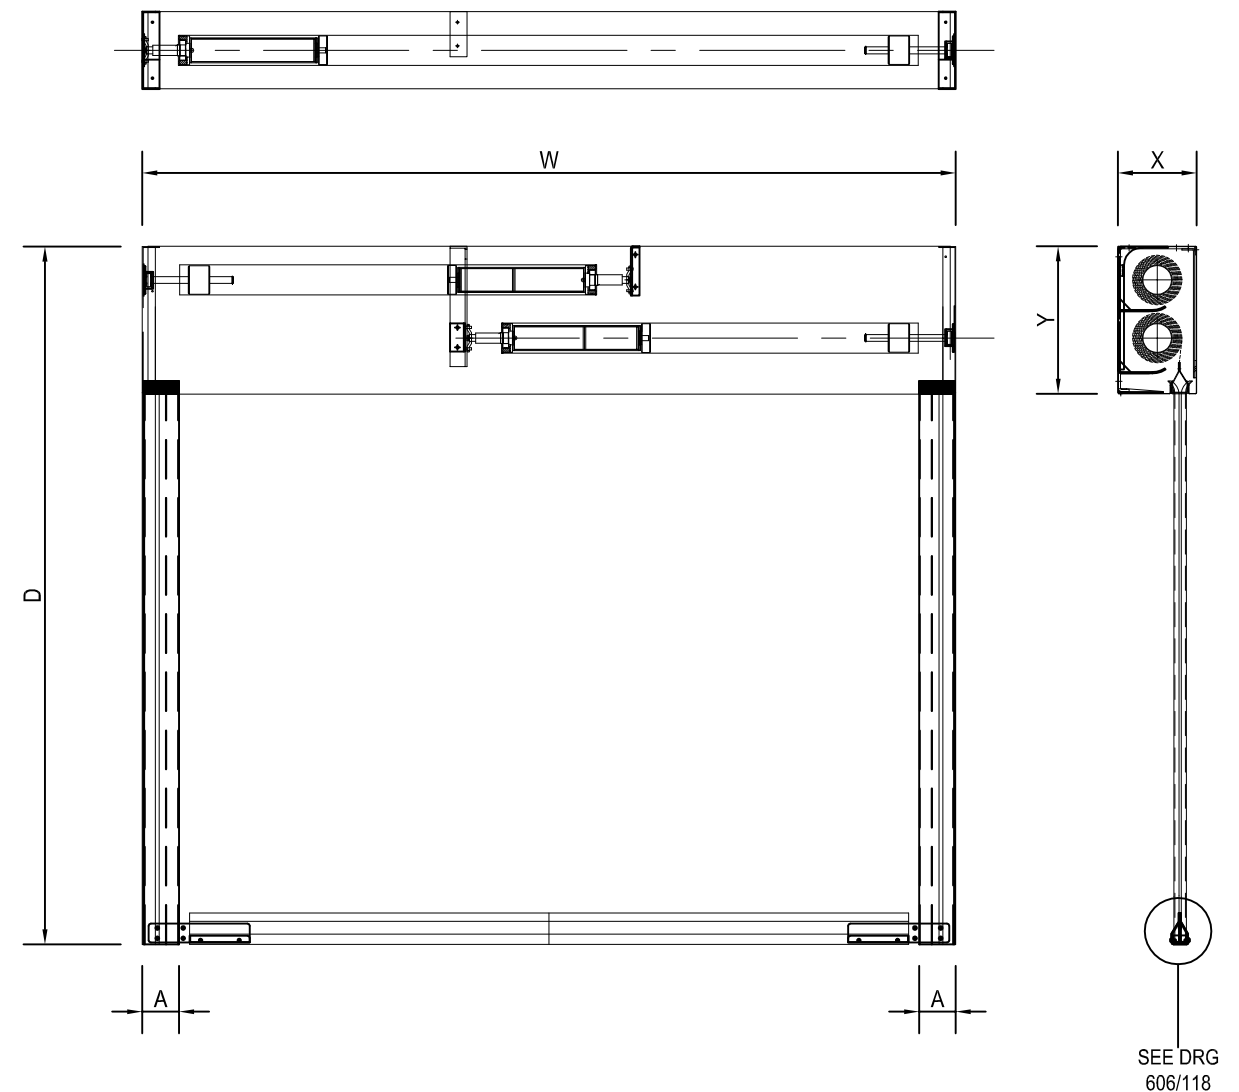

SINGLE ROLLER UNIT

| W | D | A (mm) | X (mm) | Y (mm) |
|------|---------|----------|--------|--------|
| < 4m | >3m< 4m | 90 - 100 | 240 | 290 |

MULTIPLE ROLLER UNIT

| W | D | A (mm) | X (mm) | Y (mm) |
|-------|---------|----------|--------|--------|
| < 34m | >3m< 4m | 90 - 100 | 280 | 500 |

DRG. No.
607/018/MK

ALL DIMENSIONS IN MILLIMETERS
UNLESS OTHERWISE STATED

ISSUE: A
DATE: 10/07/08

NOTE: - SIZES OUTSIDE THESE STANDARDS - PLEASE CONTACT COOPERS