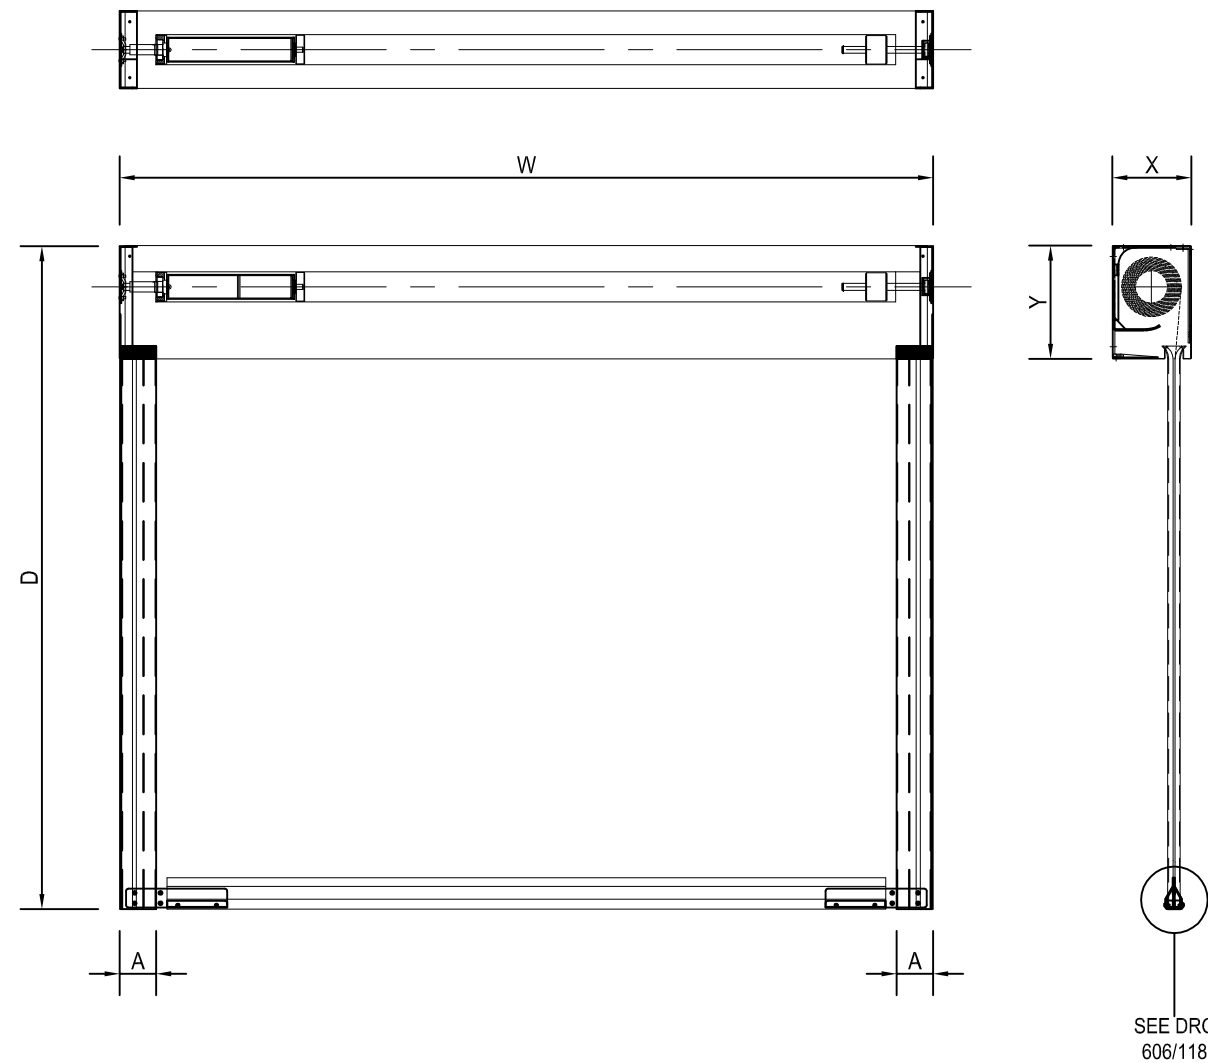

SINGLE ROLLER UNIT

| W | D | A (mm) | X (mm) | Y (mm) |
|------|---------|----------|--------|--------|
| < 4m | >3m< 4m | 90 - 100 | 240 | 290 |

MULTIPLE ROLLER UNIT

| W | D | A (mm) | X (mm) | Y (mm) |
|-------|---------|----------|--------|--------|
| < 34m | >3m< 4m | 90 - 100 | 280 | 500 |

DRG. No.
607/018/MK

ALL DIMENSIONS IN MILLIMETERS
UNLESS OTHERWISE STATED

ISSUE: A
DATE: 10/07/08

NOTE: - SIZES OUTSIDE THESE STANDARDS - PLEASE CONTACT COOPERS