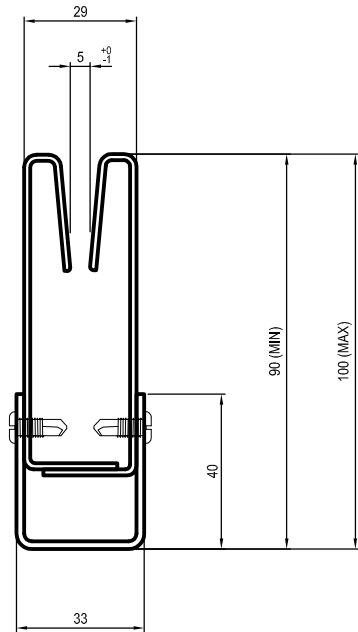

COOP 18

SIDE GUIDE DETAILS
FOR FIRE CURTAIN