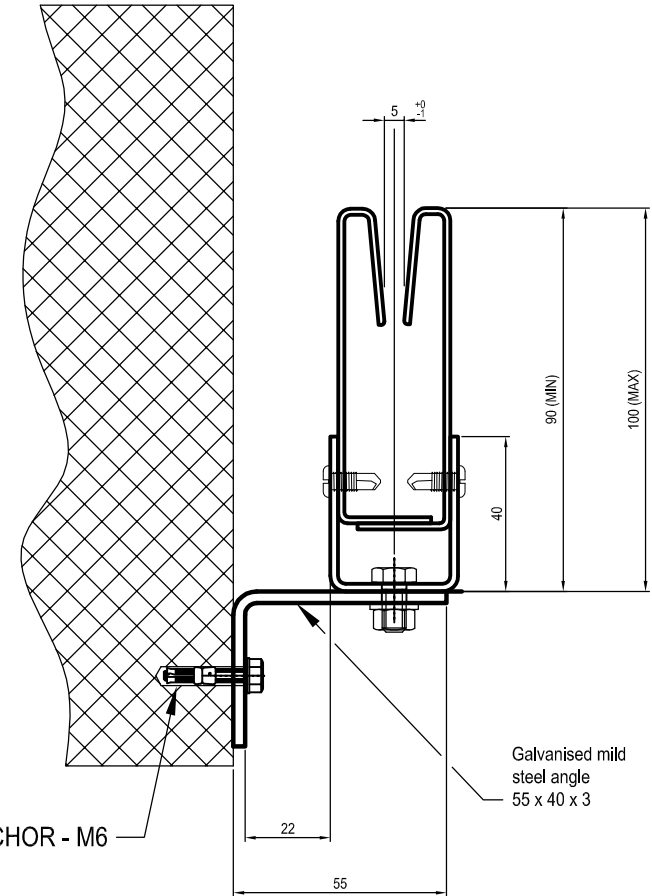

COOP 20

REVERSE MOUNTED SIDE GUIDE
DETAILS FOR FIRE CURTAIN
(OPTION 2)

Coopers
Fire & Smoke

Tel : +44 (0) 23 9245 4405
Fax: +44 (0) 23 9249 2732

Edward House, Penner Road,
Havant, Hants. PO9 1QZ. UK
E-mail : info@coopers-uk.com
Web Site: www.coopers-uk.co.uk

Coopers Fire Limited
Koolshade (UK) Limited
FireMaster Limited
are Cooper Group Companies

DRAWN:
J. REED

TITLE:
SIDE GUIDES FOR FIRE BARRIER

CHECKED:
R.K

ALL DIMENSIONS IN MILLIMETERS
UNLESS OTHERWISE STATED

APPROVED:
C.J.L.

DRG. No.
600/133/MK

ISSUE: B
DATE: 09-07-08