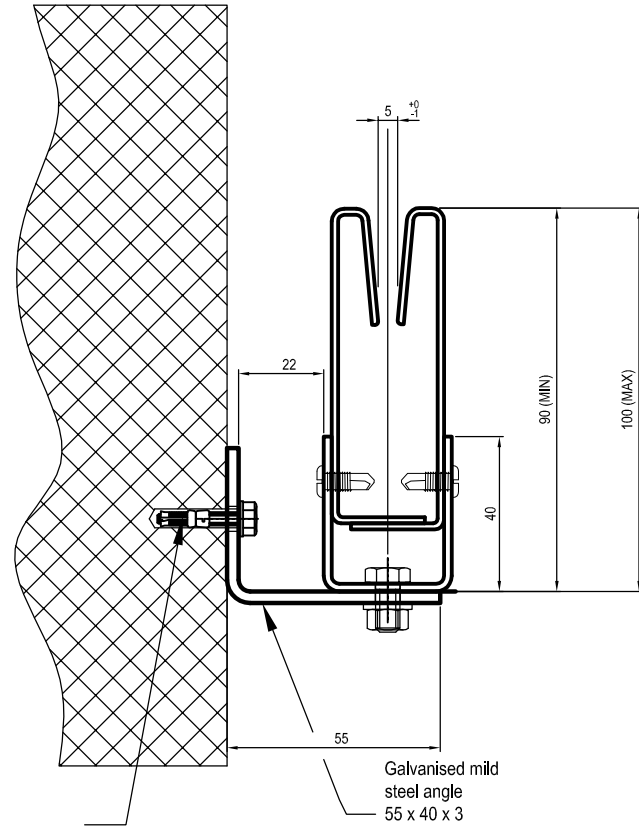

SLEEVE ANCHOR - M6

COOP 19

SLEEVE ANCHOR - M6

REVERSE MOUNTED SIDE GUIDE
DETAILS FOR FIRE CURTAIN
(OPTION 1)