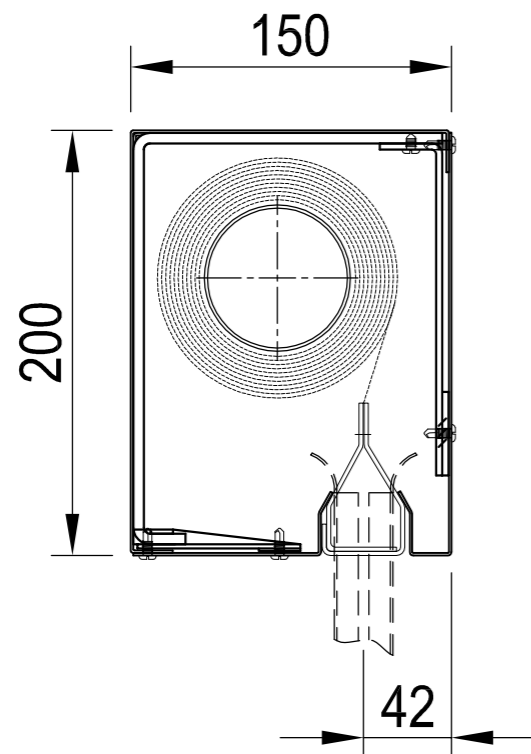

FIREMASTER CURTAIN STANDARD HEAD BOXING (VARIOSPEED 6.0)

SINGLE ROLLER UNITS

FM 15/20

Maximum Width - 5 metres*
Maximum Drop - 4 metres

FM 18/22

Maximum Width - 5 metres*
Maximum Drop - 6 metres

FM 18/26

Maximum Width - 5 metres*
Maximum Drop - 8 metres

MULTIPLE ROLLER UNITS

FM 18/34

Maximum Width - 54 metres*
Maximum Drop - 4 metres

Coopers
Fire & Smoke

Tel: +44 (0) 23 9245 4405
Fax: +44 (0) 23 9249 2732

Edward House, Penner Road,
Havant, Hants. PO9 1QZ. UK
E-mail: info@coopers-uk.com
Web Site: www.coopers-uk.co.uk

DRG. No.
606/252/MK

ALL DIMENSIONS IN MILLIMETERS
UNLESS OTHERWISE STATED

ISSUE: D
DATE: 29-10-07

* DENOTES STANDARD SIZES SIZES GREATER THAN STATED PLEASE CONTACT COOPERS