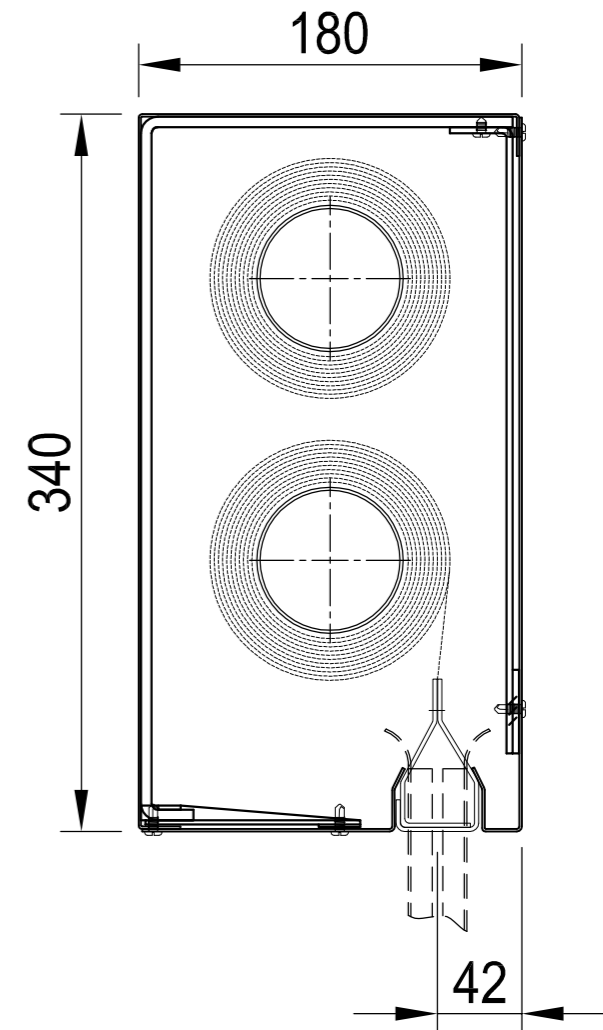

FIREMASTER CURTAIN STANDARD HEAD BOXING (VARIOSPEED 6.0)

SINGLE ROLLER UNITS

FM 15/20

Maximum Width - 5 metres*
Maximum Drop - 4 metres

FM 18/22

Maximum Width - 5 metres*
Maximum Drop - 6 metres

FM 18/26

Maximum Width - 5 metres*
Maximum Drop - 8 metres

MULTIPLE ROLLER UNITS

FM 18/34

Maximum Width - 54 metres*
Maximum Drop - 4 metres

Coopers
Fire & Smoke

Tel: +44 (0) 23 9245 4405
Fax: +44 (0) 23 9249 2732

Edward House, Penner Road,
Havant, Hants. PO9 1QZ. UK
E-mail: info@coopers-uk.com
Web Site: www.coopers-uk.co.uk

DRG. No.
606/252/MK

ALL DIMENSIONS IN MILLIMETERS
UNLESS OTHERWISE STATED

ISSUE: D
DATE: 29-10-07

* DENOTES STANDARD SIZES SIZES GREATER THAN STATED PLEASE CONTACT COOPERS