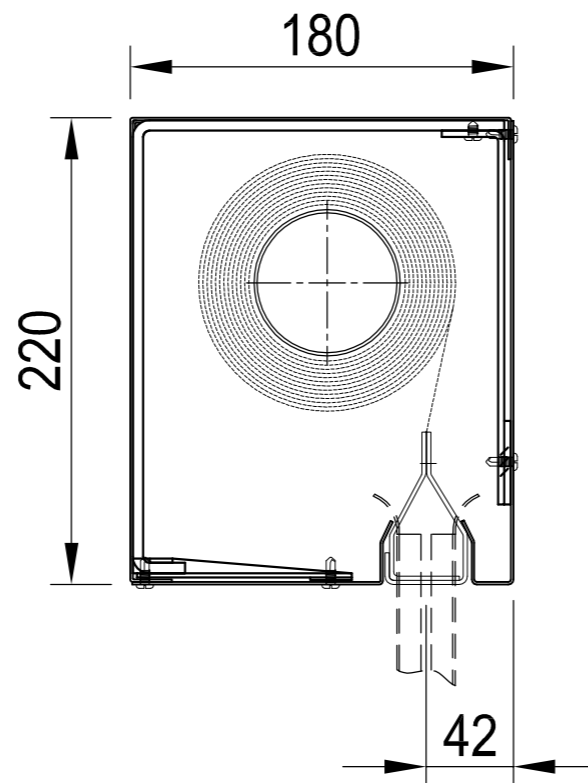

FIREMASTER CURTAIN STANDARD HEAD BOXING (VARIOSPEED 6.0)

SINGLE ROLLER UNITS

FM 15/20

Maximum Width - 5 metres*
Maximum Drop - 4 metres

FM 18/22

Maximum Width - 5 metres*
Maximum Drop - 6 metres

FM 18/26

Maximum Width - 5 metres*
Maximum Drop - 8 metres

MULTIPLE ROLLER UNITS

FM 18/34

Maximum Width - 54 metres*
Maximum Drop - 4 metres

Coopers
Fire & Smoke

Tel: +44 (0) 23 9245 4405
Fax: +44 (0) 23 9249 2732

Edward House, Penner Road,
Havant, Hants. PO9 1QZ. UK
E-mail: info@coopers-uk.com
Web Site: www.coopers-uk.co.uk

DRG. No.
606/252/MK

ALL DIMENSIONS IN MILLIMETERS
UNLESS OTHERWISE STATED

ISSUE: D
DATE: 29-10-07

* DENOTES STANDARD SIZES SIZES GREATER THAN STATED PLEASE CONTACT COOPERS