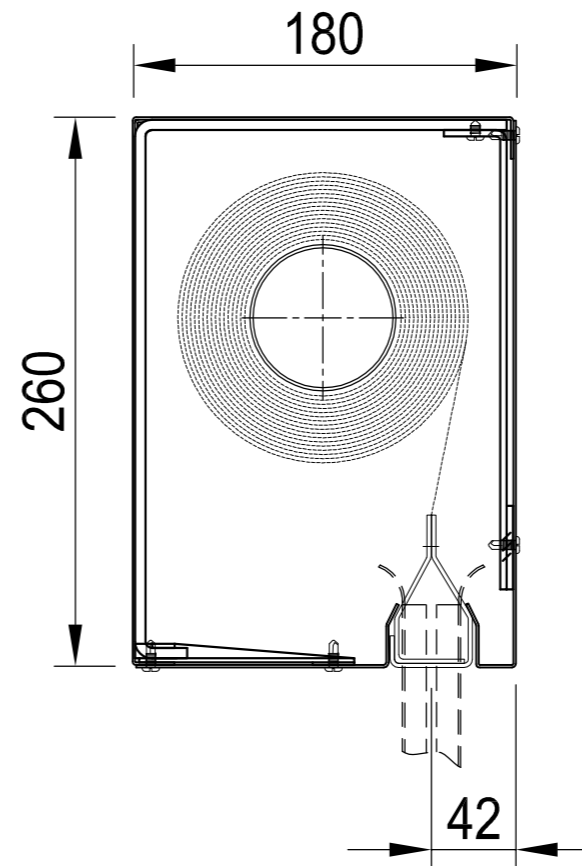

FIREMASTER CURTAIN STANDARD HEAD BOXING (VARIOSPEED 6.0)

SINGLE ROLLER UNITS

FM 15/20

Maximum Width - 5 metres*
Maximum Drop - 4 metres

FM 18/22

Maximum Width - 5 metres*
Maximum Drop - 6 metres

FM 18/26

Maximum Width - 5 metres*
Maximum Drop - 8 metres

MULTIPLE ROLLER UNITS

FM 18/34

Maximum Width - 54 metres*
Maximum Drop - 4 metres

Coopers
Fire & Smoke

Tel: +44 (0) 23 9245 4405
Fax: +44 (0) 23 9249 2732

Edward House, Penner Road,
Havant, Hants. PO9 1QZ. UK
E-mail: info@coopers-uk.com
Web Site: www.coopers-uk.co.uk

DRG. No.
606/252/MK

ALL DIMENSIONS IN MILLIMETERS
UNLESS OTHERWISE STATED

ISSUE: D
DATE: 29-10-07

* DENOTES STANDARD SIZES SIZES GREATER THAN STATED PLEASE CONTACT COOPERS