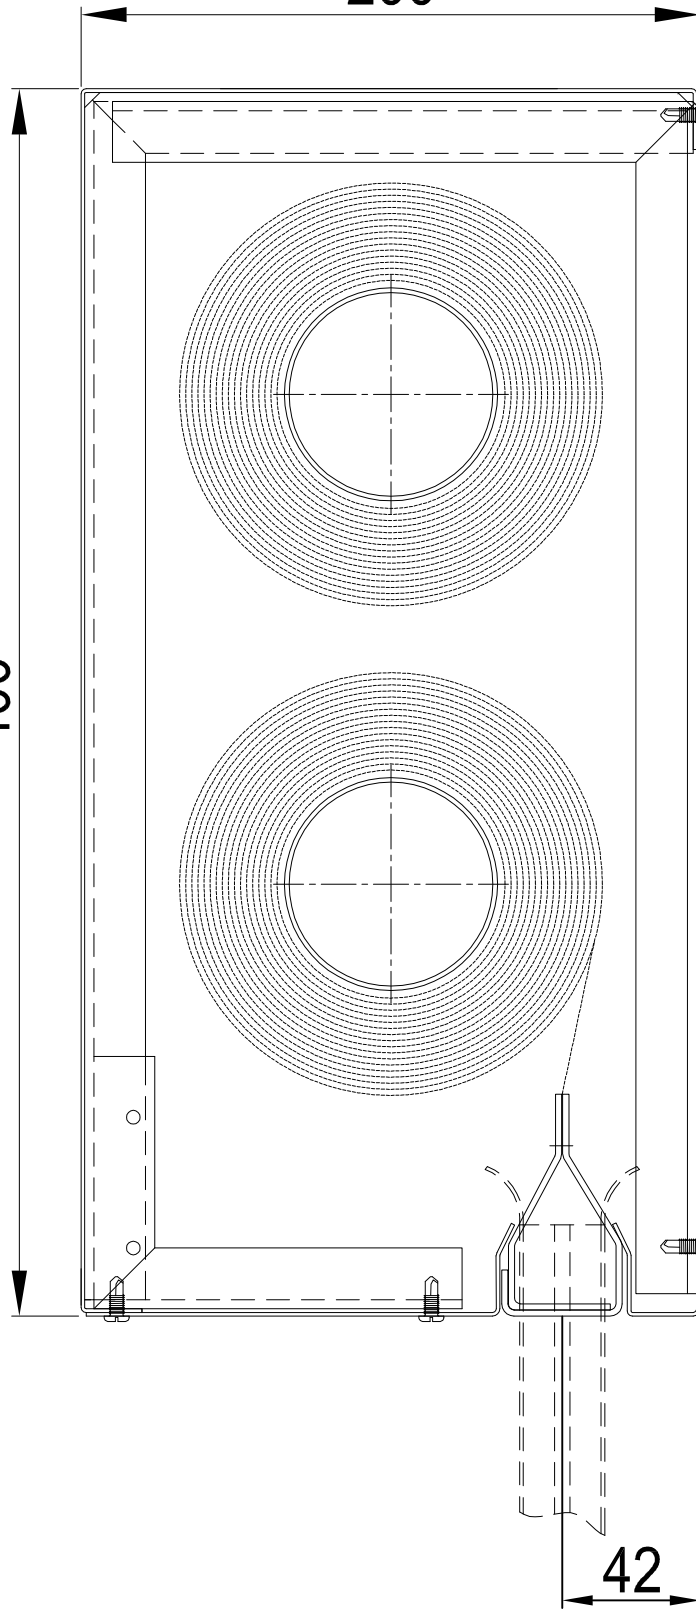

FM 20/40

200

400

Maximum width - 4 metres per roller

Minimum drop - 4 metres

Maximum drop - 8 metres

Coopers
Fire & Smoke

Tel : +44 (0) 23 9245 4405
Fax: +44 (0) 23 9249 2732

ALL DIMENSIONS IN MILLIMETERS
UNLESS OTHERWISE STATED

APPROVED:
C.J.L.

DRG. No.
606/246/MK

ISSUE: D
DATE: 12-11-08