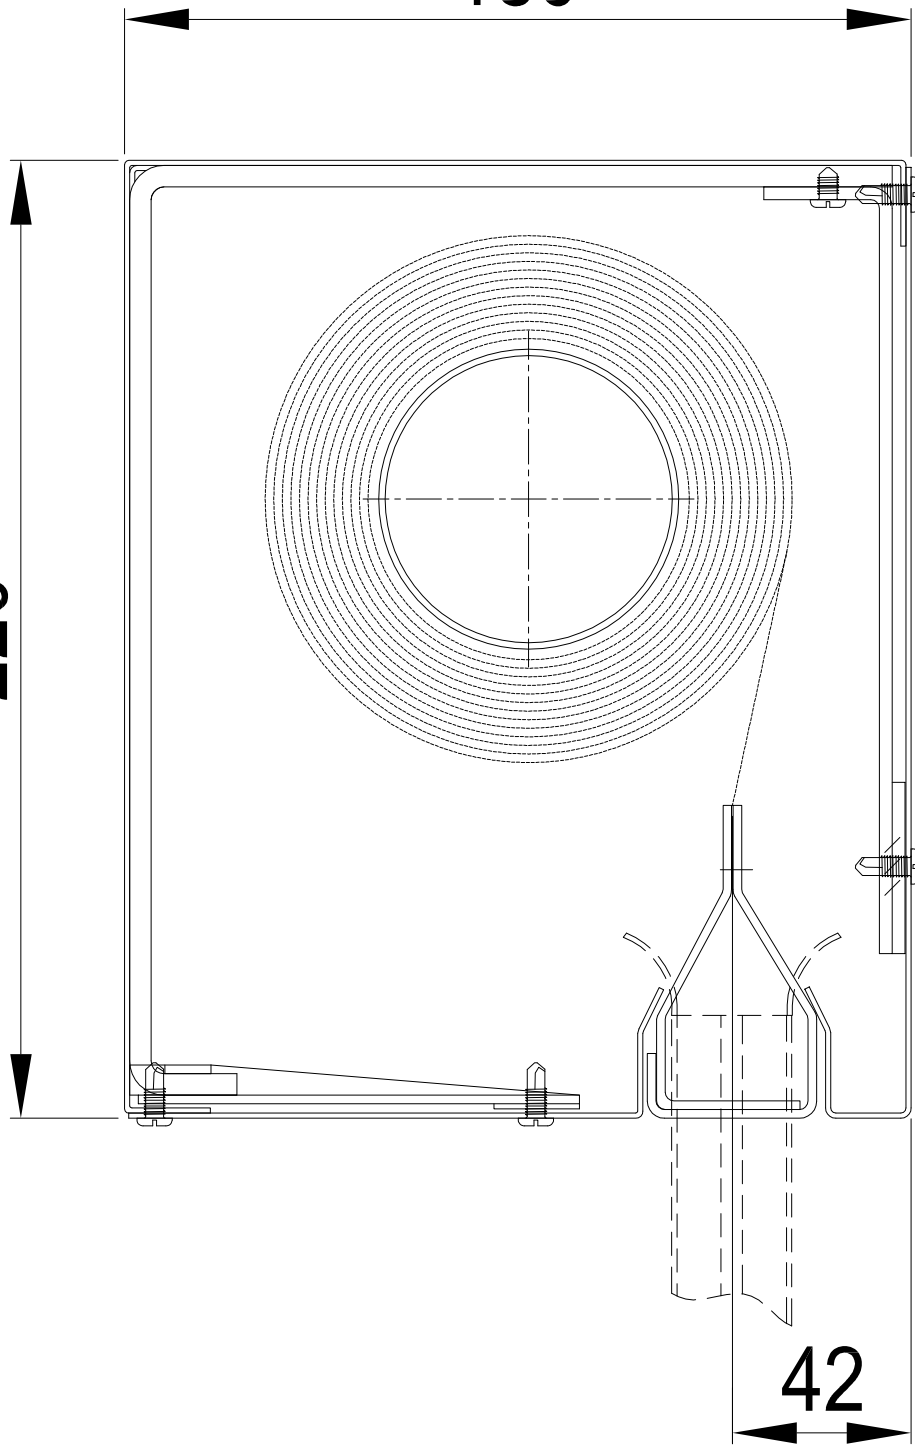

FM 18/22

180

220

Maximum width - 5 metres

Minimum drop - 3 metres

Maximum drop - 6 metres

**Coopers**  
Fire & Smoke

Tel : +44 (0) 23 9245 4405  
Fax: +44 (0) 23 9249 2732

DRG. No.  
606/259/MK

ALL DIMENSIONS IN MILLIMETERS  
UNLESS OTHERWISE STATED

ISSUE: D  
DATE: 29-10-07